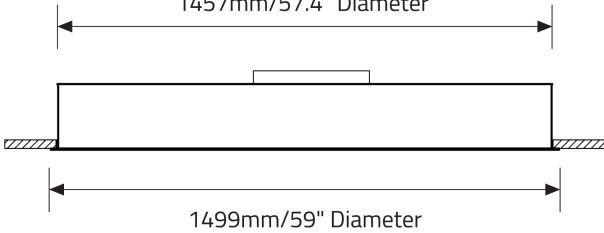

B. CCT

30 3000K	35 3500K	40 4000K
-----------------	-----------------	-----------------

C. OPTIONS

3 347V

TECHNICAL DATA

LUMINAIRE

Code	941001	941011	941021	941101	941111	941121
Light Distribution	Ring of White LEDs	Ring of White LEDs	Ring of White LEDs	Ring of RGB LEDs	Ring of RGB LEDs	Ring of RGB LEDs
Diameter	27"	43"	59"	27"	43"	59"
Power (LED)	103W	168W	232W	45W	80W	110W
Delivered lms	4076	6764	9788			
Delivered lms (White LEDs only)						
LPW	40	40	42			

Code	941201	941211	941221	941301	941311	941321
Light Distribution	Ring of White LEDs/RGB Center	Ring of White LEDs/RGB Center	Ring of White LEDs/RGB Center	Ring of RGB LEDs/White LED Center	Ring of RGB LEDs/White LED Center	Ring of RGB LEDs/White LED Center
Diameter	27"	43"	59"	27"	43"	59"
Power (LED)	103W+27W RGB	168W+55W RGB	232W+80W RGB	45W RGB+60W	80W RGB+115W	110W RGB+170W
Delivered lms						
Delivered lms (White LEDs only)	4076	6764	9788	2294	4684	7344
LPW				40	40	42

APPROVALS

DIMENSIONAL DIAGRAMS

1457mm/57.4" Diameter

1499mm/59" Diameter