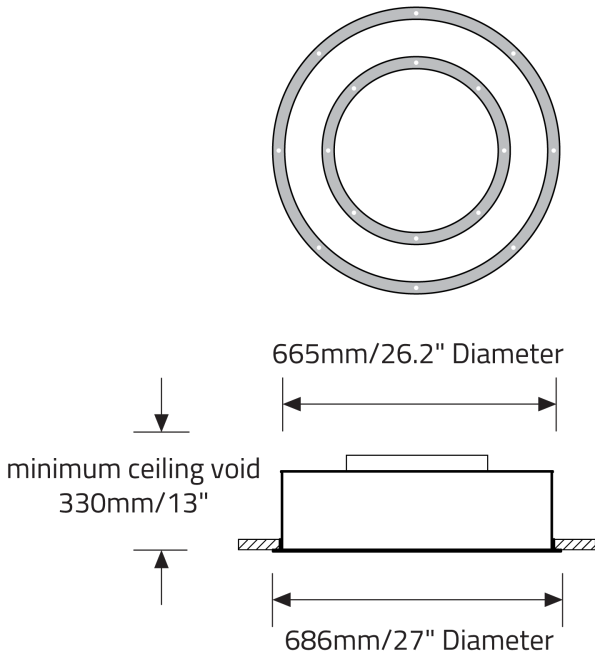

MOUNTING & OPTICS

Recessed

Direct

BUBBLE UP™

HOW TO ORDER

A. LUMINAIRE

941001 27", Ring of White LEDs, 4076 lms	941011 43", Ring of White LEDs, 6764 lms	941021 59", Ring of White LEDs, 9788 lms	941101 27", Ring of RGB LEDs
941111 43", Ring of RGB LEDs	941121 59", Ring of RGB LEDs	941201 27", Ring of White LEDs/RGB Center	941211 43", Ring of White LEDs/RGB Center
941221 59", Ring of White LEDs/RGB Center	941301 27", Ring of RGB LEDs/White LED Center	941311 43", Ring of RGB LEDs/White LED Center	941321 59", Ring of RGB LEDs/White LED Center

B. CCT

30 3000K	35 3500K	40 4000K
-----------------	-----------------	-----------------

C. OPTIONS

3 347V

TECHNICAL DATA

LUMINAIRE

Code	941001	941011	941021	941101	941111	941121
Light Distribution	Ring of White LEDs	Ring of White LEDs	Ring of White LEDs	Ring of RGB LEDs	Ring of RGB LEDs	Ring of RGB LEDs
Diameter	27"	43"	59"	27"	43"	59"
Power (LED)	103W	168W	232W	45W	80W	110W
Delivered lms	4076	6764	9788			
Delivered lms (White LEDs only)						
LPW	40	40	42			

Code	941201	941211	941221	941301	941311	941321
Light Distribution	Ring of White LEDs/RGB Center	Ring of White LEDs/RGB Center	Ring of White LEDs/RGB Center	Ring of RGB LEDs/White LED Center	Ring of RGB LEDs/White LED Center	Ring of RGB LEDs/White LED Center
Diameter	27"	43"	59"	27"	43"	59"
Power (LED)	103W+27W RGB	168W+55W RGB	232W+80W RGB	45W RGB+60W	80W RGB+115W	110W RGB+170W
Delivered lms						
Delivered lms (White LEDs only)	4076	6764	9788	2294	4684	7344
LPW				40	40	42

APPROVALS

DIMENSIONAL DIAGRAMS

1457mm/57.4" Diameter

1499mm/59" Diameter