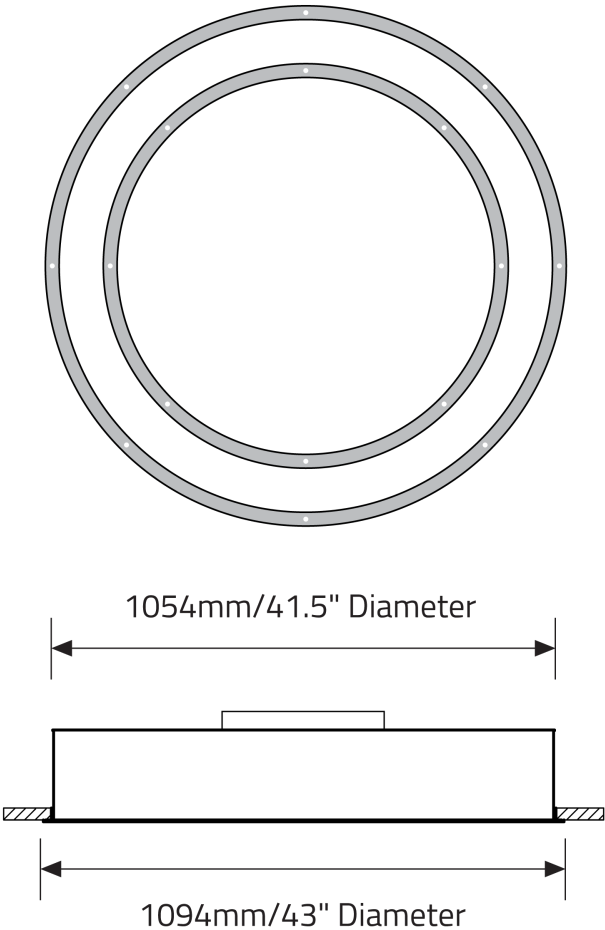

MOUNTING & OPTICS

Recessed

Direct

BUBBLE UP™

HOW TO ORDER

A. LUMINAIRE

941001 27", Ring of White LEDs, 4076 lms	941011 43", Ring of White LEDs, 6764 lms	941021 59", Ring of White LEDs, 9788 lms	941101 27", Ring of RGB LEDs
941111 43", Ring of RGB LEDs	941121 59", Ring of RGB LEDs	941201 27", Ring of White LEDs/RGB Center	941211 43", Ring of White LEDs/RGB Center
941221 59", Ring of White LEDs/RGB Center	941301 27", Ring of RGB LEDs/White LED Center	941311 43", Ring of RGB LEDs/White LED Center	941321 59", Ring of RGB LEDs/White LED Center

B. CCT

30 3000K	35 3500K	40 4000K
-----------------	-----------------	-----------------

C. OPTIONS

3 347V

TECHNICAL DATA

LUMINAIRE

Code	941001	941011	941021	941101	941111	941121
Light Distribution	Ring of White LEDs	Ring of White LEDs	Ring of White LEDs	Ring of RGB LEDs	Ring of RGB LEDs	Ring of RGB LEDs
Diameter	27"	43"	59"	27"	43"	59"
Power (LED)	103W	168W	232W	45W	80W	110W
Delivered lms	4076	6764	9788			
Delivered lms (White LEDs only)						
LPW	40	40	42			

Code	941201	941211	941221	941301	941311	941321
Light Distribution	Ring of White LEDs/RGB Center	Ring of White LEDs/RGB Center	Ring of White LEDs/RGB Center	Ring of RGB LEDs/White LED Center	Ring of RGB LEDs/White LED Center	Ring of RGB LEDs/White LED Center
Diameter	27"	43"	59"	27"	43"	59"
Power (LED)	103W+27W RGB	168W+55W RGB	232W+80W RGB	45W RGB+60W	80W RGB+115W	110W RGB+170W
Delivered lms						
Delivered lms (White LEDs only)	4076	6764	9788	2294	4684	7344
LPW				40	40	42

APPROVALS

DIMENSIONAL DIAGRAMS

1457mm/57.4" Diameter

1499mm/59" Diameter