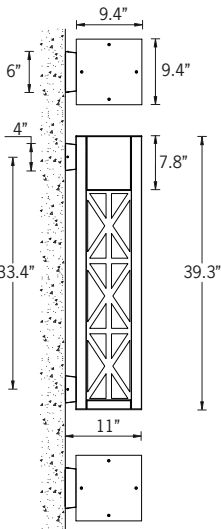

UVA-30032

Vancouver 29 Surface

RGBW

33w LED 1158 Lumens
IP65 • Suitable For Wet Locations
IK08 • Impact Resistant
Weight 34.8 lbs

Mounting Detail

Construction

Aluminum

Less than 0.1% copper content – Marine Grade 6060 extruded & LM6 Aluminum High Pressure die casting provides excellent mechanical strength, clean detailed product lines and excellent heat dissipation.