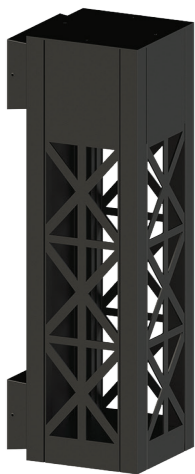

UVA-30032

Vancouver 29 Surface

RGBW

33w LED 1158 Lumens
IP65 • Suitable For Wet Locations
IK08 • Impact Resistant
Weight 34.8 lbs

Mounting Detail

Construction

Aluminum

Less than 0.1% copper content – Marine Grade 6060 extruded & LM6 Aluminum High Pressure die casting provides excellent mechanical strength, clean detailed product lines and excellent heat dissipation.

A stylish Dark Sky Compliant square high performance wall mounted luminaire with downward light distribution using LED lamps. This light column offers optimal visual comfort through glare control by utilizing a controlled optics designed by Ligman. These luminaires have a square design providing a unique wide light distribution, offering an architecturally appealing shadow pattern on the mounted surface. The internal sides of the supporting pillars are accented by light from the LED.

Color temperature 2700K, 3000K, 3500K and 4000K and RGBW. The minimalistic shape provides distinctive lighting effects by night and decorative urban effect during the day. Suitable for pedestrian areas, precincts, building surrounds, shopping centers, squares and parks. The Vancouver comes standard with a unique waterproof internal driver housing compartment that is situated at the top of the pole to stop water and dust from entering the electrical components. This fixture is supplied completely wired with powercord and waterproof gland from the driver enclosure to the base of the column to ensure quick trouble-free installation.