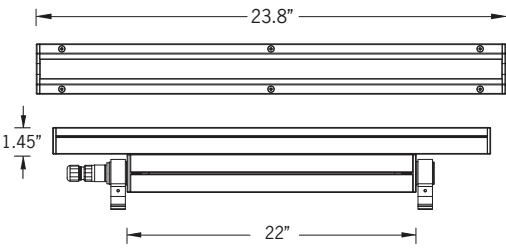

## Light Linear LA 7 RGBW Surface Floodlight

RGBW

33w LED 2018 Lumens  
IP65 • Suitable For Wet Locations  
IK10 • Impact Resistant (Vandal Resistant)  
Weight 8.3 lbs

Mounting Detail

Continuous Row Mounting  
(Waterproof wiring gland configuration must be specified)