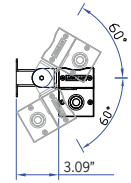

Additional Options (Consult Factory For Pricing)