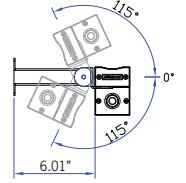

ULA-30013

Light Linear LA 7 RGBW Surface Floodlight

RGBW

33w LED 2018 Lumens
IP65 • Suitable For Wet Locations
IK10 • Impact Resistant (Vandal Resistant)
Weight 8.3 lbs

Continuous Row Mounting
(Waterproof wiring gland configuration must be specified)

Light Linear LA Product Family

Construction

Aluminum

Less than 0.1% copper content – Marine Grade 6060 extruded & LM6 Aluminum High Pressure die casting provides excellent mechanical strength, clean detailed product lines and excellent heat dissipation.

Pre paint

8 step degrease and phosphate process that includes deoxidizing and etching as well as a zinc and nickel phosphate process before product painting.

Memory Retentive -Silicon Gasket

Provided with special injection molded “fit for purpose” long life high temperature memory retentive silicon gaskets. Maintains the gaskets exact profile and seal over years of use and compression.

Thermal management

LM6 Aluminum is used for its excellent mechanical strength and thermal dissipation properties in low and high ambient temperatures. The superior thermal heat sink design by Ligman used in conjunction with the driver, controls thermals below critical temperature range to ensure maximum luminous flux output, as well as providing long LED service life and ensuring less than 10% lumen depreciation at 50,000 hours.

Surge Suppression

Standard 10kv surge suppressor provided with all fixtures.

BUG Rating

B5 - U5 - G5

Finishing

All Ligman products go through an extensive finishing process that includes fettling to improve paint adherence.

Paint

UV Stabilized 4.9Mil thick powder coat paint and baked at 200 Deg C. This process ensures that Ligman products can withstand harsh environments. Rated for use in natatoriums.

Hardware