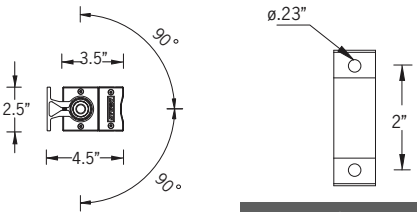

## Light Linear LA 7 RGBW Surface Floodlight

RGBW

33w LED 2018 Lumens  
IP65 • Suitable For Wet Locations  
IK10 • Impact Resistant (Vandal Resistant)  
Weight 8.3 lbs

Mounting Detail

Continuous Row Mounting  
(Waterproof wiring gland configuration must be specified)