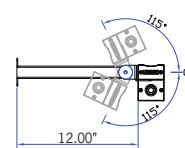

ADJ3 - 3" Extended Arm