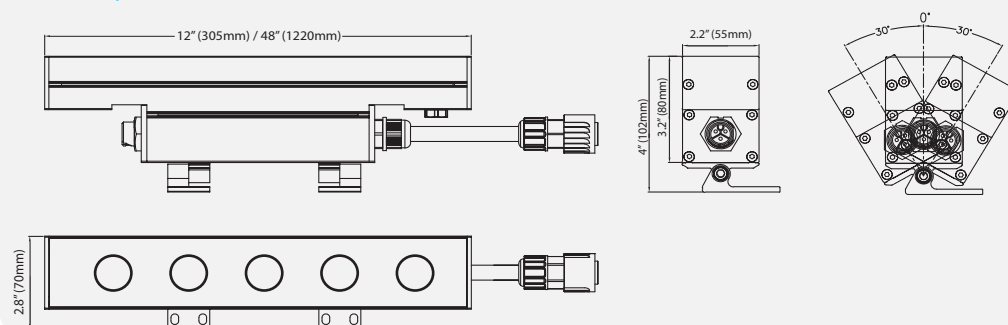

SPECIFICATIONS

Color	RGBW w/ Spectrum Technology (W=3000K), DW (2700K-6000K)
Beam Angle	10° x 10°, 10° x 60°, 30° x 60°, 60° x 60°
Max Fixtures In Series	25' (7.6m), with individual pixel control / 45' (13.7m) with 1' sectional control
Total Lumens	435 per foot (RGBW, 10° x 60°)
Control Options	Individual pixel control (5 x multi-color LED per foot) or sectional control in 1' increments
Control	DMX + RDM
Mounting	Non-adjustable & 30° swivel mount included, 90° swivel mount optional
Power Consumption	30W (1'), 105W (4')
Operating Voltage	100-277VAC, 50/60 Hz
Lumen Maintenance	L70 @ 150,000 Hours (25° C)
Finish	Anodized brushed aluminum, corrosion resistant, marine coated option available
Housing Material	Aluminum; Glass Lens
Ambient Operating Temperature	-40°F to 122°F (-40°C to 50°C)
IP Rating	IP66, Wet Location
Fixture Connectors	Multipin IP67 Connectors, End to end jumpers attached to each fixture
Warranty	5 Years, Limited
Weight	1' - 2.8 lbs. (1.27 kg), 4' - 11.2 lbs (5 kg)
Dimensions	See page 2 for dimensions on each mount option

Certifications

ORDER CODES

* Indicates Special Order

DIMENSIONS

Non-Adjustable Bracket Dimensions

30° Adjustable Bracket Dimensions

RELATED COMPONENTS

Connection Cables

H6FC10
10' Feed Cable For Pixel Graze + End Cap
Powers up to 45' (13.7m)

H6LC1
1' Link Cable for Pixel Graze

H6LC5
5' Link Cable for Pixel Graze

H6LC10
10' Link Cable for Pixel Graze

H6EC
End Cap for Pixel Graze