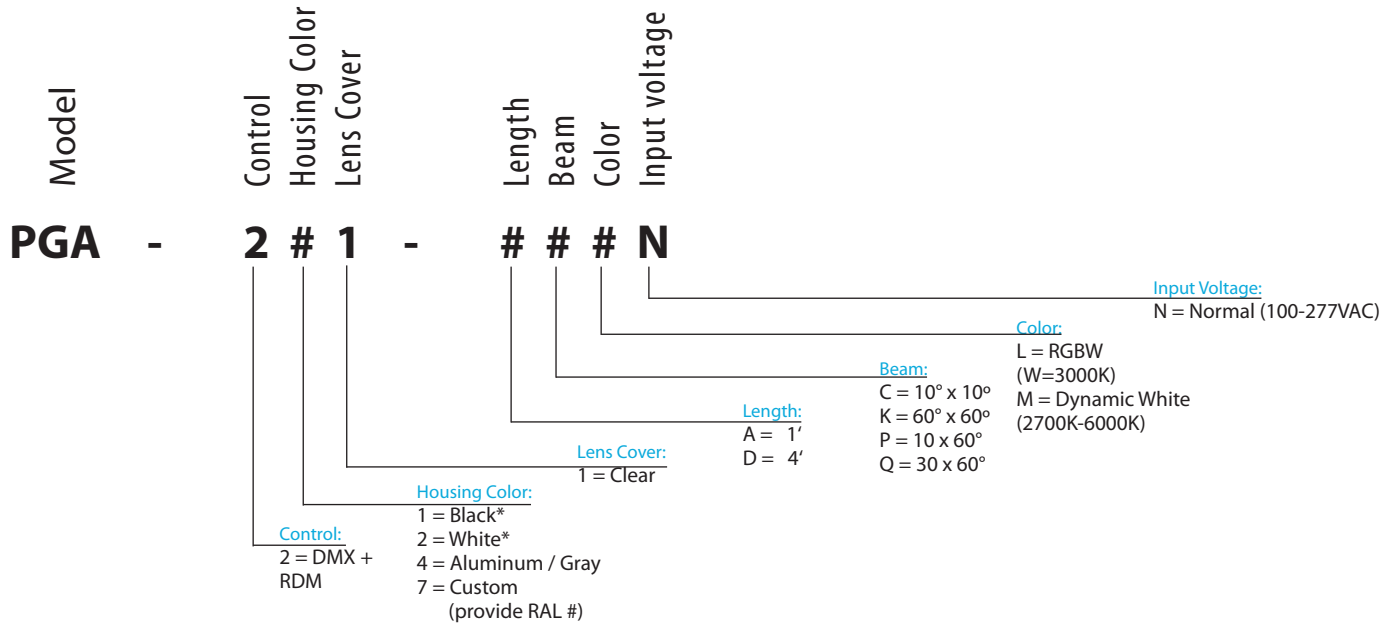

PIXEL GRAZE™

Client:

Project:

Type:

Order Code:

Quantity:

The **Pixel Graze** is a high power, indoor/outdoor LED fixture with quad color spectrum or dynamic white options. It is available in 1' and 4' sections, features a compact profile, and offers best in class color mixing and saturation. A robust IP66 housing, and multiple control options - including pixel control, round out a feature set that make it a perfect option for any structure that calls for indoor or outdoor linear grazing.

SPECIFICATIONS

Color	RGBW w/ Spectrum Technology (W=3000K), DW (2700K-6000K)
Beam Angle	10° x 10°, 10° x 60°, 30° x 60°, 60° x 60°
Max Fixtures In Series	25' (7.6m), with individual pixel control / 45' (13.7m) with 1' sectional control
Total Lumens	435 per foot (RGBW, 10° x 60°)
Control Options	Individual pixel control (5 x multi-color LED per foot) or sectional control in 1' increments
Control	DMX + RDM
Mounting	Non-adjustable & 30° swivel mount included, 90° swivel mount optional
Power Consumption	30W (1'), 105W (4')
Operating Voltage	100-277VAC, 50/60 Hz
Lumen Maintenance	L70 @ 150,000 Hours (25° C)
Finish	Anodized brushed aluminum, corrosion resistant, marine coated option available
Housing Material	Aluminum; Glass Lens
Ambient Operating Temperature	-40°F to 122°F (-40°C to 50°C)
IP Rating	IP66, Wet Location
Fixture Connectors	Multipin IP67 Connectors, End to end jumpers attached to each fixture
Warranty	5 Years, Limited
Weight	1' - 2.8 lbs. (1.27 kg), 4' - 11.2 lbs (5 kg)
Dimensions	See page 2 for dimensions on each mount option

Certifications

ORDER CODES

* Indicates Special Order

DIMENSIONS

Non-Adjustable Bracket Dimensions

30° Adjustable Bracket Dimensions

RELATED COMPONENTS

Connection Cables