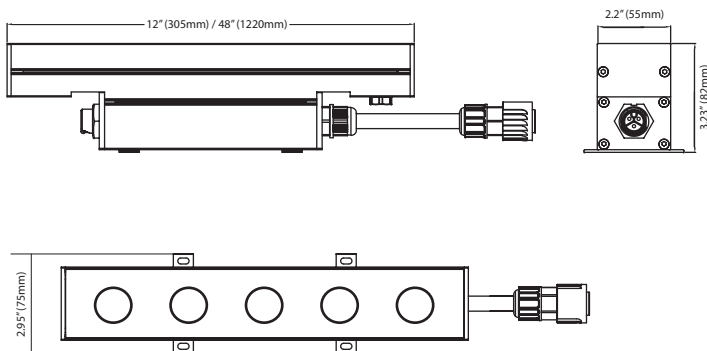

SPECIFICATIONS

Color	RGBW w/ Spectrum Technology (W=3000K), DW (2700K-6000K)
Beam Angle	10° x 10°, 10° x 60°, 30° x 60°, 60° x 60°
Max Fixtures In Series	25' (7.6m), with individual pixel control / 45' (13.7m) with 1' sectional control
Total Lumens	435 per foot (RGBW, 10° x 60°)
Control Options	Individual pixel control (5 x multi-color LED per foot) or sectional control in 1' increments
Control	DMX + RDM
Mounting	Non-adjustable & 30° swivel mount included, 90° swivel mount optional
Power Consumption	30W (1'), 105W (4')
Operating Voltage	100-277VAC, 50/60 Hz
Lumen Maintenance	L70 @ 150,000 Hours (25° C)
Finish	Anodized brushed aluminum, corrosion resistant, marine coated option available
Housing Material	Aluminum; Glass Lens
Ambient Operating Temperature	-40°F to 122°F (-40°C to 50°C)
IP Rating	IP66, Wet Location
Fixture Connectors	Multipin IP67 Connectors, End to end jumpers attached to each fixture
Warranty	5 Years, Limited
Weight	1' - 2.8 lbs. (1.27 kg), 4' - 11.2 lbs (5 kg)
Dimensions	See page 2 for dimensions on each mount option

Certifications

ORDER CODES

* Indicates Special Order

DIMENSIONS

Non-Adjustable Bracket Dimensions

30° Adjustable Bracket Dimensions

RELATED COMPONENTS

Connection Cables

H6FC10
10' Feed Cable For Pixel Graze + End Cap
Powers up to 45' (13.7m)

H6LC1
1' Link Cable for Pixel Graze

H6LC5
5' Link Cable for Pixel Graze

H6LC10
10' Link Cable for Pixel Graze

H6EC
End Cap for Pixel Graze