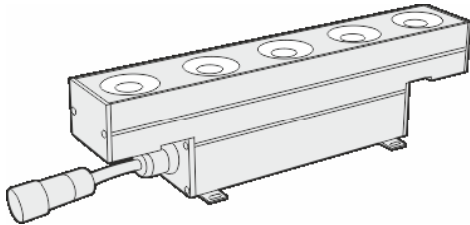

PIXEL GRAZE™

Client:

Project:

Type:

Order Code:

Quantity:

The **Pixel Graze** is a high power, indoor/outdoor LED fixture with quad color spectrum or dynamic white options. It is available in 1' and 4' sections, features a compact profile, and offers best in class color mixing and saturation. A robust IP66 housing, and multiple control options - including pixel control, round out a feature set that make it a perfect option for any structure that calls for indoor or outdoor linear grazing.

SPECIFICATIONS

Color	RGBW w/ Spectrum Technology (W=3000K), DW (2700K-6000K)
Beam Angle	10° x 10°, 10° x 60°, 30° x 60°, 60° x 60°
Max Fixtures In Series	25' (7.6m), with individual pixel control / 45' (13.7m) with 1' sectional control
Total Lumens	435 per foot (RGBW, 10° x 60°)
Control Options	Individual pixel control (5 x multi-color LED per foot) or sectional control in 1' increments
Control	DMX + RDM
Mounting	Non-adjustable & 30° swivel mount included, 90° swivel mount optional
Power Consumption	30W (1'), 105W (4')
Operating Voltage	100-277VAC, 50/60 Hz
Lumen Maintenance	L70 @ 150,000 Hours (25° C)
Finish	Anodized brushed aluminum, corrosion resistant, marine coated option available
Housing Material	Aluminum; Glass Lens
Ambient Operating Temperature	-40°F to 122°F (-40°C to 50°C)
IP Rating	IP66, Wet Location
Fixture Connectors	Multipin IP67 Connectors, End to end jumpers attached to each fixture
Warranty	5 Years, Limited
Weight	1' - 2.8 lbs. (1.27 kg), 4' - 11.2 lbs (5 kg)
Dimensions	See page 2 for dimensions on each mount option

Certifications

ORDER CODES

* Indicates Special Order

DIMENSIONS

Non-Adjustable Bracket Dimensions

30° Adjustable Bracket Dimensions

RELATED COMPONENTS

Connection Cables