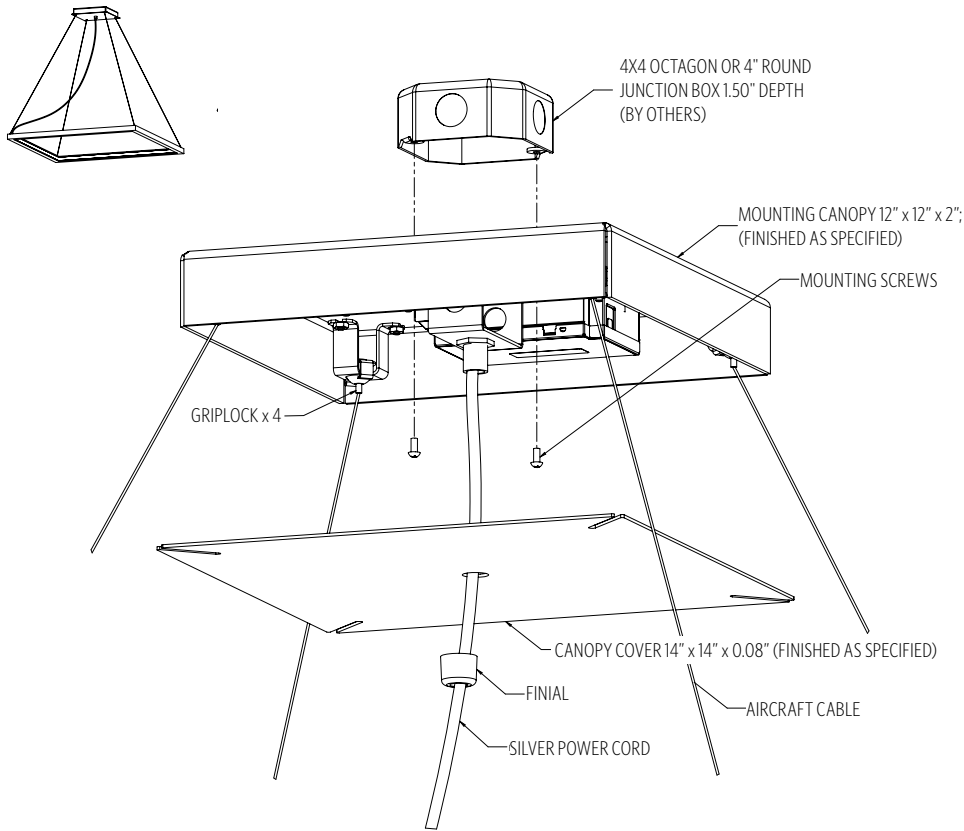

Stealth™ Acoustic

PENDANT

FEATURES

- AVAILABLE WITH TUNABLE WHITE AND RGBW LIGHT SOURCES
- 9MM ACOUSTIC OPTION AVAILABLE
- 1.75" MINIMAL SQUARE PROFILE SIZE
- SILICONE DIFFUSER ELIMINATES LIGHT LEAKS AND VISIBLE SEAMS
- FIELD REPLACEABLE LED ARRAYS AND DRIVER(S) FOR SIMPLE MAINTENANCE
- FIXTURES CAN BE CLUSTERED TOGETHER TO CREATE LARGE SCALE INSTALLATIONS
- CUSTOM SIZES, SHAPES, AND CONFIGURATIONS ARE POSSIBLE

SAMPLE CODE: SE1-PIEM-36-MW-WTP-LED1/30K-UNV-100-DM1-PBK

*Ships with one of three OAH's (48", 100" or 144") and is field adjustable to the desired height
 Fixtures with PIEM hanging system, canopy will be MWP unless specified.
 Fixtures with PISB, PISC and PISA hanging system, canopy will match finish choice.
 Power cord silver unless specified.

MODS, NOTES, & COMMENTS

This product meets the material restrictions of Article 4 of the RoHS Directive (2011/65/EU), including Commission Delegated Directive 2015/863

HANGING SYSTEM

P1SB PENDANT WITH ANGLED AIRCRAFT CABLES AND POWER CORD TO SQUARE CANOPY WITH INTEGRAL DRIVER; MOUNTS TO 4X4 OCTAGON J-BOX (BY OTHERS)

MOUNTING INFORMATION CHART

LUMINAIRE SIZE	LUMINAIRE WEIGHT	MOUNTING POINTS	MIN/MAX OAH
24"	12 LBS	1	8"/144"
36"	14 LBS	1	15"/144"
48"	16 LBS	1	22"/144"

* P1SB ships with one of three OAH's (48", 100" or 144") and is field adjustable to the desired height. For OAH over 144", contact your local rep