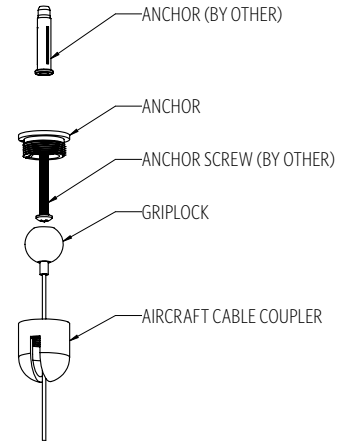

HARD CEILING