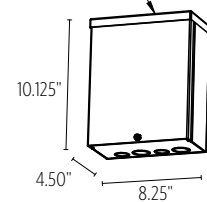

MOUNTING INFORMATION CHART

LUMINAIRE SIZE	LUMINAIRE WEIGHT	MOUNTING POINTS	MIN/MAX OAH
24"	12 LBS	1	10"/144"
36"	14 LBS	1	12"/144"
48"	16 LBS	1	19"/144"

* P1SC ships with one of three OAH's (48", 100" or 144") and is field adjustable to the desired height. For OAH over 144", contact your local rep.

P1SC will include ETL listed enclosure for remote mounting drivers. Max 30' distance from luminaire for **DM1, DM8, DALI** and **DMX**. Enclosure must remain accessible after installation. For **RGBW** remote box distance, contact your local rep

REMOTE DRIVER HOUSING ENCLOSURE (PROVIDED BY OCL)