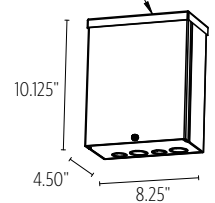

HARD CEILING

REMOTE DRIVER HOUSING ENCLOSURE (PROVIDED BY OCL)