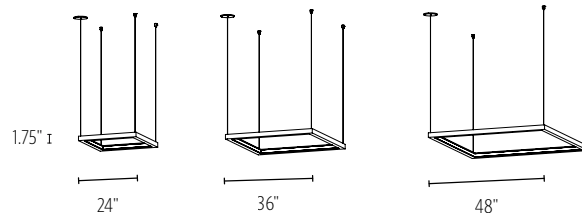

SIZES

DIFFUSER

FINISH

METALLIC POWDER COAT FINISHES:

PREMIUM METAL FINISHES:

SOLID POWDER COAT FINISHES:

TEXTURED POWDER COAT FINISHES:

RAL, Pantone® or custom finishes are also available.

These colors are for reference only. Please be aware that colors may vary per monitor. Contact your local rep for finish samples or with any questions.

ACOUSTIC

ACOUSTIC COLORS: