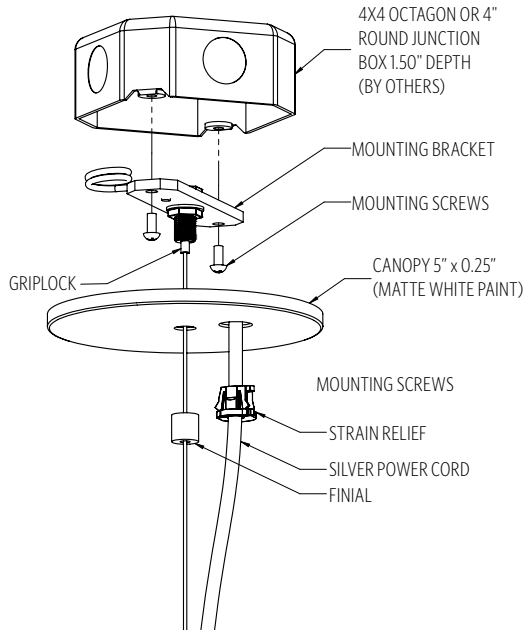

PIEM PENDANT WITH VERTICAL AIRCRAFT CABLES TO SEPARATE MOUNTING POINTS AND POWER CORD TO CANOPY; MOUNTS TO 4X4 OCTAGON J-BOX (BY OTHERS); REMOTE DRIVER ENCLOSURE