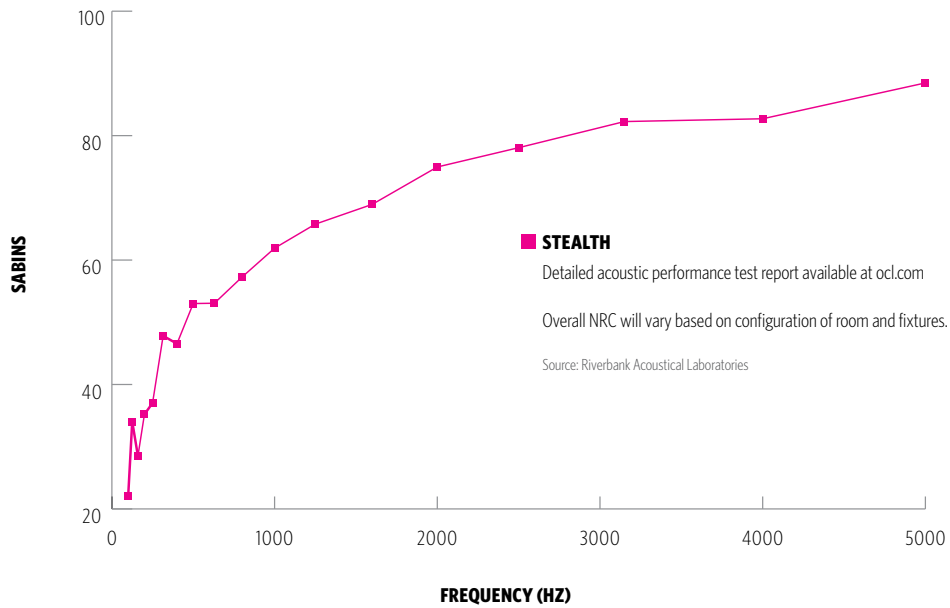

ACOUSTICAL TESTING

STEALTH ACOUSTIC PERFORMANCE (4 UNITS):