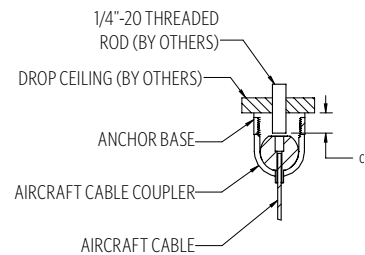

DROP CEILING