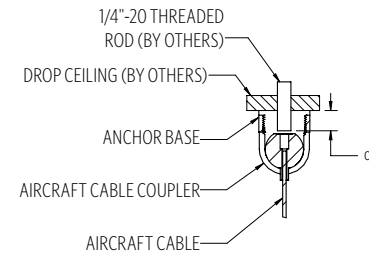

RGBW MOUNTING INFORMATION CHART

24"	7 LBS	20.188	18.938	19.75	4	5"/144"
36"	12 LBS	32	30.75	31.563	4	5"/144"
48"	18 LBS	43.813	42.563	43.375	4	5"/144"

* PIEM ships with one of three OAH's (48", 100" or 144") and is field adjustable to the desired height. For OAH over 144", contact your local rep

PIEM will include ETL listed enclosure for remote mounting drivers. Max 30' distance from luminaire for **DM1, DM8, DALI** and **DMX**. Enclosure must remain accessible after installation. For **RGBW** remote box distance, contact factory

DROP CEILING