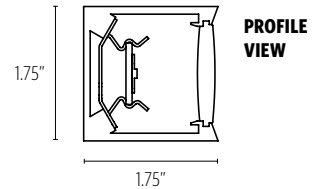

Stealth™ Acoustic

PENDANT

FEATURES

- AVAILABLE WITH TUNABLE WHITE AND RGBW LIGHT SOURCES
- 9MM ACOUSTIC OPTION AVAILABLE
- 1.75" MINIMAL SQUARE PROFILE SIZE
- SILICONE DIFFUSER ELIMINATES LIGHT LEAKS AND VISIBLE SEAMS
- FIELD REPLACEABLE LED ARRAYS AND DRIVER(S) FOR SIMPLE MAINTENANCE
- FIXTURES CAN BE CLUSTERED TOGETHER TO CREATE LARGE SCALE INSTALLATIONS
- CUSTOM SIZES, SHAPES, AND CONFIGURATIONS ARE POSSIBLE

MOUNTING INFORMATION CHART

LUMINAIRE SIZE	LUMINAIRE WEIGHT	MOUNTING POINTS	MIN/MAX OAH
24"	12 LBS	1	8"/144"
36"	14 LBS	1	15"/144"
48"	16 LBS	1	22"/144"

* P1SB ships with one of three OAH's (48", 100" or 144") and is field adjustable to the desired height. For OAH over 144", contact your local rep

STATIC WHITE AND TWH1 MOUNTING INFORMATION CHART

LUMINAIRE SIZE	LUMINAIRE WEIGHT	SE1 MOUNTING DISTANCE DIM A	SE2 MOUNTING DISTANCE DIM A	SE3 MOUNTING DISTANCE DIM A	MOUNTING POINTS	MIN/MAX OAH
24"	7 LBS	22.375	21.25	22.063	4	5"/144"
36"	12 LBS	34.375	33.25	34.063	4	5"/144"
48"	18 LBS	46.375	45.25	46.063	4	5"/144"