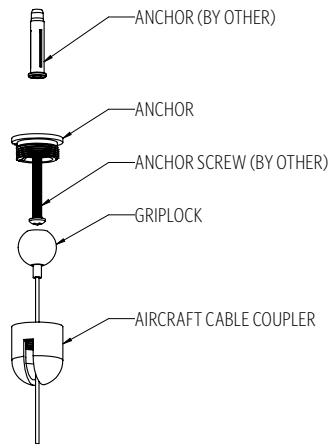

HARD CEILING

REMOTE DRIVER HOUSING ENCLOSURE (PROVIDED BY OCL)