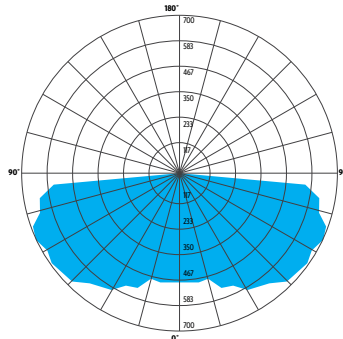

LIGHT SOURCE

		SE1 ACOUSTIC		
		24"	36"	48"
LED1	LUMENS DELIVERED	1170	1755	2385
	SYSTEM WATTAGE	26	39	53
LED2	LUMENS DELIVERED	1890	2925	3645
	SYSTEM WATTAGE	42	65	81
TWH1	LUMENS DELIVERED	-	-	-
	SYSTEM WATTAGE	17	27	36
RGBW	LUMENS DELIVERED	272	424	568
	SYSTEM WATTAGE	34	53	71

This chart was created for a 35K color temp. Multiply by 0.95 for 27k color temp, 0.97 for 30k color temp, and 1.03 for 40k color temp. Wattage and lumen data for **TWH1** and **RGBW** approx. pending LM-79 testing.

STANDARD COLOR TEMPERATURE OPTIONS	CRI
2700K	80+
3000K	80+
3500K	80+
4000K	80+
TUNABLE WHITE	90+
RGBW	80+

% OF LUMINAIRE	
ZONE	SE1 AC
0-30	12%
0-60	52%
0-90	100%
90-180	0%
0-180	100%

PHOTOMETRY:

LUMINAIRE: SE1-PIEM-48-MW-PTD-LED2_35K-UNV-48
COLOR TEMP #: 3500K
TEST REPORT: TEST NO. 20860.0; 20861.0; 20862.0