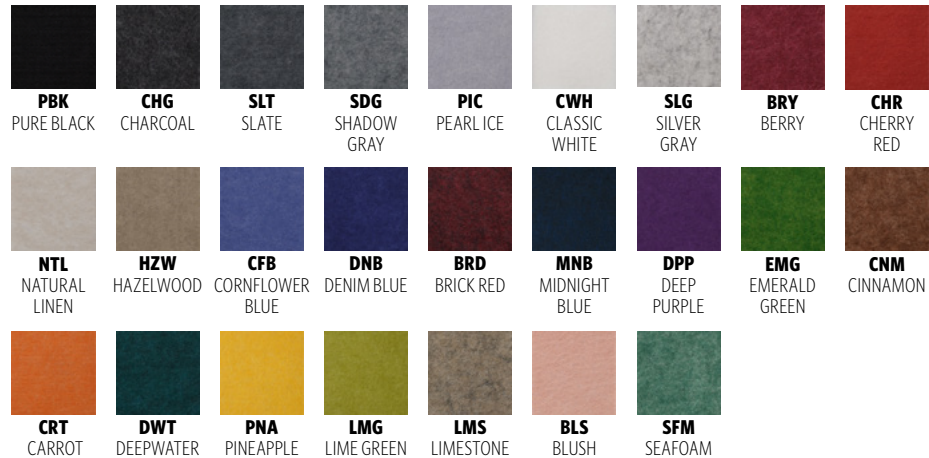

ACOUSTIC

ACOUSTIC COLORS: