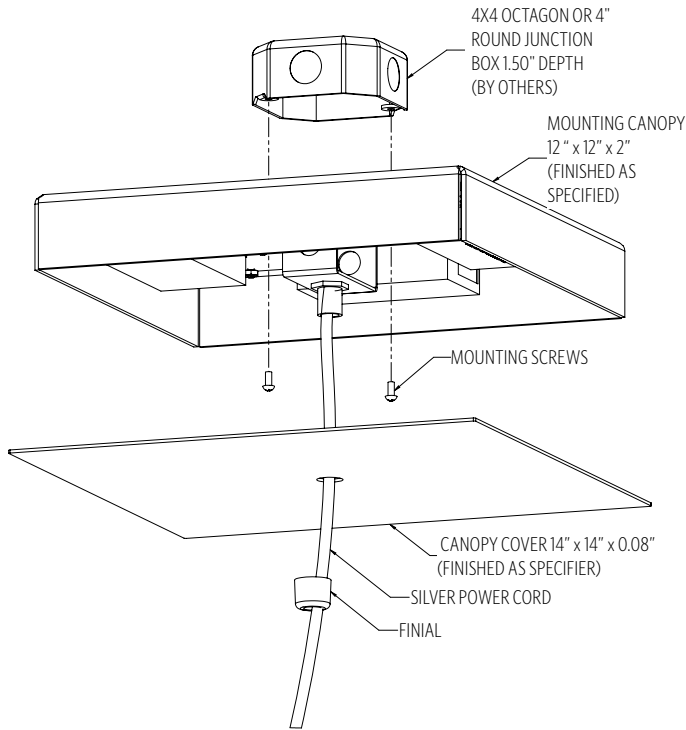

PIEM will include ETL listed enclosure for remote mounting drivers. Max 30' distance from luminaire for **DM1, DM8, DALI** and **DMX**. Enclosure must remain accessible after installation. For **RGBW** remote box distance, contact factory

DROP CEILING

HARD CEILING

REMOTE DRIVER HOUSING ENCLOSURE (PROVIDED BY OCL)

P1SA PENDANT WITH VERTICAL AIRCRAFT CABLES TO SEPARATE MOUNTING POINTS AND POWER CORD TO SQUARE CANOPY WITH INTEGRAL DRIVER; MOUNTS TO 4X4 OCTAGON J-BOX (BY OTHERS)

TOP VIEW

STATIC WHITE AND TWH1 MOUNTING INFORMATION CHART

LUMINAIRE SIZE	LUMINAIRE WEIGHT	SE1 MOUNTING DISTANCE DIM A	SE2 MOUNTING DISTANCE DIM A	SE3 MOUNTING DISTANCE DIM A	MOUNTING POINTS	MIN/MAX OAH
24"	7 LBS	22.375	21.25	22.063	4	5"/144"
36"	12 LBS	34.375	33.25	34.063	4	5"/144"
48"	18 LBS	46.375	45.25	46.063	4	5"/144"