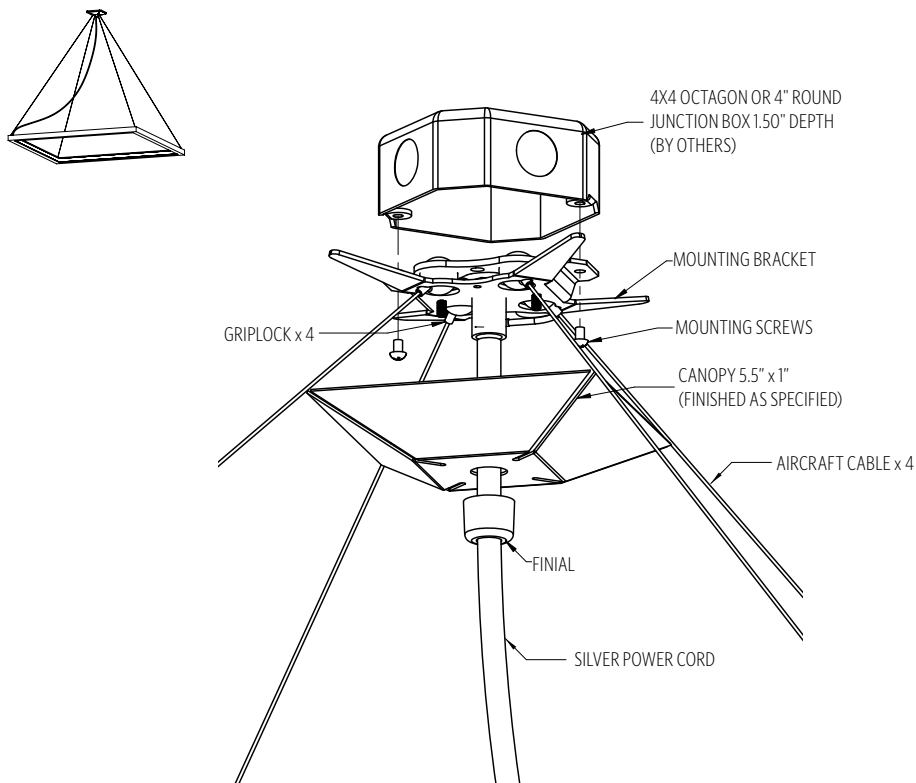

MOUNTING INFORMATION CHART

LUMINAIRE SIZE	LUMINAIRE WEIGHT	MOUNTING POINTS	MIN/MAX OAH
24"	12 LBS	1	8"/144"
36"	14 LBS	1	15"/144"
48"	16 LBS	1	22"/144"

* P1SB ships with one of three OAH's (48", 100" or 144") and is field adjustable to the desired height. For OAH over 144", contact your local rep

P1SC PENDANT WITH ANGLED AIRCRAFT CABLES AND POWER CORD TO SQUARE CANOPY; MOUNTS TO 4X4 OCTAGON J-BOX (BY OTHERS); REMOTE DRIVER ENCLOSURE