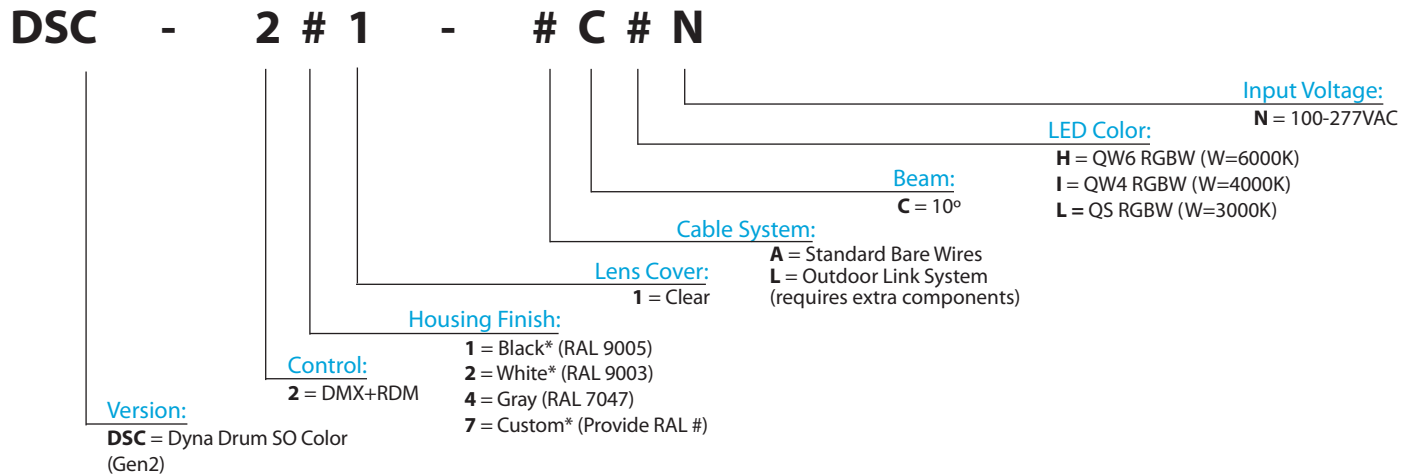

ORDER CODES

* indicates special order

RELATED COMPONENTS

Optional Beam Accessories

DDSSL40
40° Spread lens for Dyna Drum SO

DDSSL60
60° Spread lens for Dyna Drum SO

DDSSL1060
10° x 60° Spread lens for Dyna Drum SO