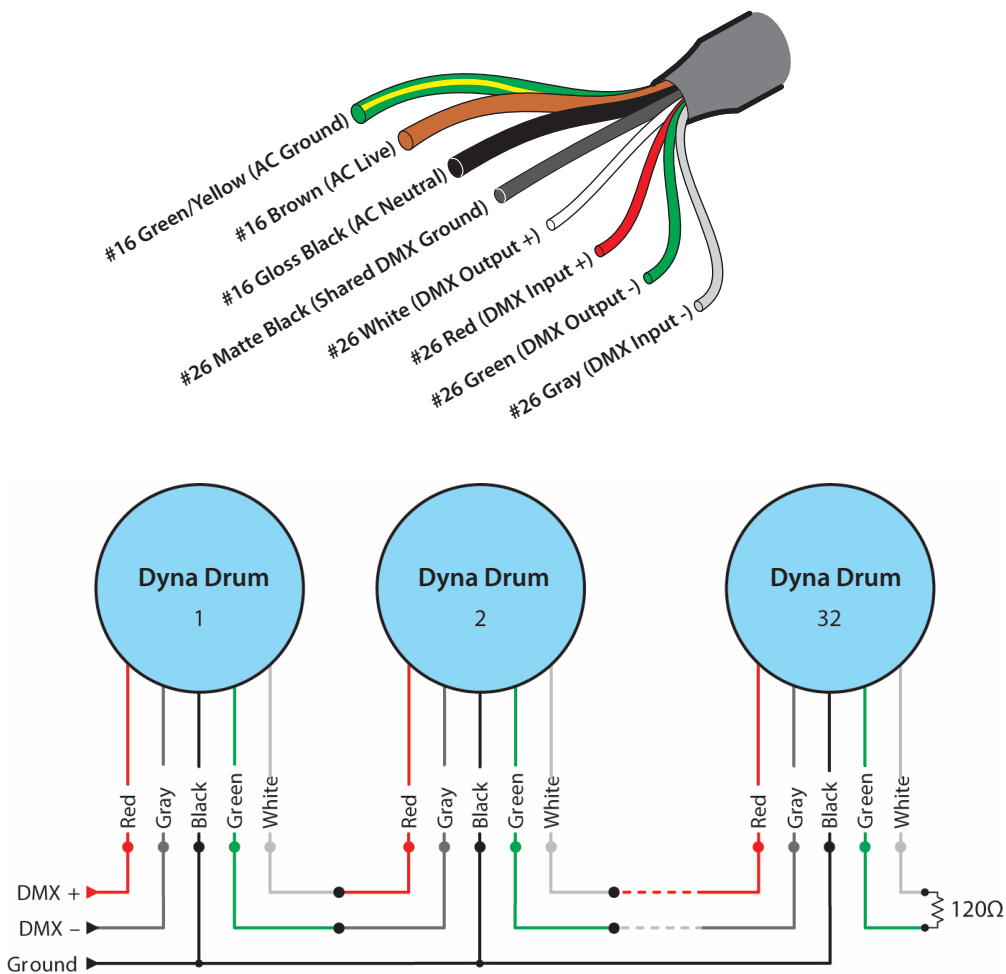

SPECIFICATIONS

Colors	QW6: RGBW (W=6000K), QW4: RGBW (W=4000K), QS: RGBW (W=3000K)
Beam Angles	10° standard, 20°, 40°, 60°, 10° x 60° spread lens options
Photometrics	See page 4, up to 4124 lumens, 117,630 center candela
Effective Projected Area	1.16 ft ²
Control	DMX+RDM, manual color setting in menu, photocell included, Aria wireless direct connect
Max Fixtures in Series	32 via DMX, power local to each fixture
Power Consumption	150W maximum
Operating Voltage	100-277VAC, 50/60 Hz
Lumen Maintenance	L70 @ 150,000 hours (25° C)
Mounting	Surface mount bracket included, optional tenon mount and pipe clamp available
Finish	Gray standard (RAL 7047), black, white, and custom colors optional
Material	Die cast aluminum, glass top lens, optional marine coating available
Ambient Operating Temperature	-40° F to 125° F (-40° C to 51° C)
IP Rating	IP66, wet location
IK Rating	IK07, protection against 2 joule impact
Fixture Connectors	Attached 5' (1.5m) IP66 hybrid cable, AC power +DMX/RDM
Warranty	5 Years, limited
Weight	30.6 lbs. (13.8 kg)
Dimensions	L: 14.17" x W: 13.3" x D: 8.38" (360mm x 338mm x 213mm)

DDSSL1060
10° x 60° Spread lens for Dyna Drum SO

DDSOFSG Full snoot for Dyna Drum SO, Gray
DDSOFSB Full snoot for Dyna Drum SO, Black
DDSOFSW Full snoot for Dyna Drum SO, White

DDSOHSG Half snoot for Dyna Drum SO, Gray
DDSOHSB Half snoot for Dyna Drum SO, Black
DDSOHSW Half snoot for Dyna Drum SO, White

RELATED COMPONENTS

Optional Mounting Accessories

TM2

Use with 2" pipe, schedule 40 tenon mount
(2.51", 56mm inner dia.)

TM4

Use with 3.5" pipe, schedule 40 tenon mount
(4.13", 105mm inner dia.)

PC2

Use with 2" pipe, schedule 40 pipe clamp
mounts 1 or 2 fixtures

PC4

Use with 4" pipe, schedule 40 pipe clamp
mounts 1 or 2 fixtures

DIMENSIONS

WIRING

PHOTOMETRICS

Color Temp / Beam	Lumens	Center Candela	Efficacy (l/pw)	CRI White LED	TM30 White LED
QW6 RGBW, 10°	4,124	117,630	28	70.6	68.7
QW4 RGBW, 10°	3,764	106,773	26	80.9	80.9
QS RGBW, 10°	3,454	97,926	24	82.0	84.7