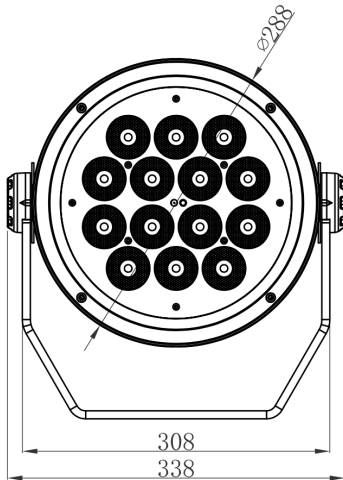

SPECIFICATIONS

Colors	QW6: RGBW (W=6000K), QW4: RGBW (W=4000K), QS: RGBW (W=3000K)
Beam Angles	10° standard, 20°, 40°, 60°, 10° x 60° spread lens options
Photometrics	See page 4, up to 4124 lumens, 117,630 center candela
Effective Projected Area	1.16 ft ²
Control	DMX+RDM, manual color setting in menu, photocell included, Aria wireless direct connect
Max Fixtures in Series	32 via DMX, power local to each fixture
Power Consumption	150W maximum
Operating Voltage	100-277VAC, 50/60 Hz
Lumen Maintenance	L70 @ 150,000 hours (25° C)
Mounting	Surface mount bracket included, optional tenon mount and pipe clamp available
Finish	Gray standard (RAL 7047), black, white, and custom colors optional
Material	Die cast aluminum, glass top lens, optional marine coating available
Ambient Operating Temperature	-40° F to 125° F (-40° C to 51° C)
IP Rating	IP66, wet location
IK Rating	IK07, protection against 2 joule impact
Fixture Connectors	Attached 5' (1.5m) IP66 hybrid cable, AC power +DMX/RDM
Warranty	5 Years, limited
Weight	30.6 lbs. (13.8 kg)
Dimensions	L: 14.17" x W: 13.3" x D: 8.38" (360mm x 338mm x 213mm)

DDSSL1060
10° x 60° Spread lens for Dyna Drum SO

DDSOFSG Full snoot for Dyna Drum SO, Gray
DDSOFSB Full snoot for Dyna Drum SO, Black
DDSOFSW Full snoot for Dyna Drum SO, White

DDSOHSG Half snoot for Dyna Drum SO, Gray
DDSOHSB Half snoot for Dyna Drum SO, Black
DDSOHSW Half snoot for Dyna Drum SO, White

RELATED COMPONENTS

Optional Mounting Accessories

TM2

Use with 2" pipe, schedule 40 tenon mount
(2.51", 56mm inner dia.)

TM4

Use with 3.5" pipe, schedule 40 tenon mount
(4.13", 105mm inner dia.)

PC2

Use with 2" pipe, schedule 40 pipe clamp
mounts 1 or 2 fixtures

PC4

Use with 4" pipe, schedule 40 pipe clamp
mounts 1 or 2 fixtures

DIMENSIONS

WIRING

PHOTOMETRICS

Color Temp / Beam	Lumens	Center Candela	Efficacy (l/pw)	CRI White LED	TM30 White LED
QW6 RGBW, 10°	4,124	117,630	28	70.6	68.7
QW4 RGBW, 10°	3,764	106,773	26	80.9	80.9
QS RGBW, 10°	3,454	97,926	24	82.0	84.7