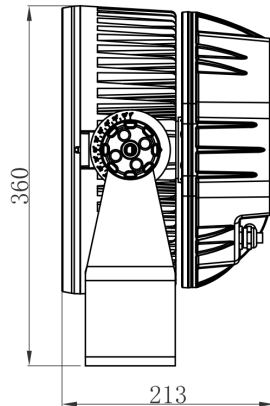

SPECIFICATIONS

Colors	QW6: RGBW (W=6000K), QW4: RGBW (W=4000K), QS: RGBW (W=3000K)
Beam Angles	10° standard, 20°, 40°, 60°, 10° x 60° spread lens options
Photometrics	See page 4, up to 4124 lumens, 117,630 center candela
Effective Projected Area	1.16 ft ²
Control	DMX+RDM, manual color setting in menu, photocell included, Aria wireless direct connect
Max Fixtures in Series	32 via DMX, power local to each fixture
Power Consumption	150W maximum
Operating Voltage	100-277VAC, 50/60 Hz
Lumen Maintenance	L70 @ 150,000 hours (25° C)
Mounting	Surface mount bracket included, optional tenon mount and pipe clamp available
Finish	Gray standard (RAL 7047), black, white, and custom colors optional
Material	Die cast aluminum, glass top lens, optional marine coating available
Ambient Operating Temperature	-40° F to 125° F (-40° C to 51° C)
IP Rating	IP66, wet location
IK Rating	IK07, protection against 2 joule impact
Fixture Connectors	Attached 5' (1.5m) IP66 hybrid cable, AC power +DMX/RDM
Warranty	5 Years, limited
Weight	30.6 lbs. (13.8 kg)
Dimensions	L: 14.17" x W: 13.3" x D: 8.38" (360mm x 338mm x 213mm)

RELATED COMPONENTS

Optional Mounting Accessories

TM2

Use with 2" pipe, schedule 40 tenon mount
(2.51", 56mm inner dia.)

TM4

Use with 3.5" pipe, schedule 40 tenon mount
(4.13", 105mm inner dia.)

PC2

Use with 2" pipe, schedule 40 pipe clamp
mounts 1 or 2 fixtures

PC4

Use with 4" pipe, schedule 40 pipe clamp
mounts 1 or 2 fixtures

DIMENSIONS

WIRING

PHOTOMETRICS

Color Temp / Beam	Lumens	Center Candela	Efficacy (l/pw)	CRI White LED	TM30 White LED
QW6 RGBW, 10°	4,124	117,630	28	70.6	68.7
QW4 RGBW, 10°	3,764	106,773	26	80.9	80.9
QS RGBW, 10°	3,454	97,926	24	82.0	84.7