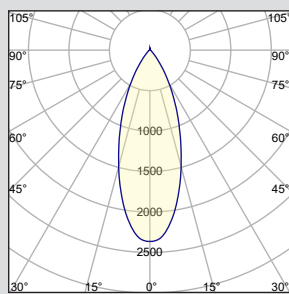

PHOTOMETRY (PER FIXTURE HEAD)

20D - 20° BEAM ANGLE

3G-RC3M5-DW-08-H90-20D

LUMEN OUTPUT: 800LMs
 DELIVERED LUMENS: 685LMs
 SYSTEM WATTS: 10.3W
 EFFICACY: 66LPW
 CRI: 90+
 CCT: 3000K

90D - 90° BEAM ANGLE

3G-RC3M5-DW-12-H90-90D

60D - 60° BEAM ANGLE

3G-RC3M5-DW-12-H90-60D

LUMEN OUTPUT: 1200LMs
 DELIVERED LUMENS: 1145LMs
 SYSTEM WATTS: 15.4W
 EFFICACY: 74LPW
 CRI: 90+
 CCT: 3000K

PERFORMANCE CHART BASED ON 60° BEAM ANGLE (PER FIXTURE HEAD)

PHOTOMETRY (PER FIXTURE HEAD)

20D - 20° BEAM ANGLE

3G-RC3M5-TW-08-H90-20D

LUMEN OUTPUT: 800LMs
 DELIVERED LUMENS: 715LMs
 SYSTEM WATTS: 12.6W
 EFFICACY: 57LPW
 CRI: 90+
 CCT: 3500K

90D - 90° BEAM ANGLE

3G-RC3M5-TW-12-H90-90D

LUMEN OUTPUT: 1200LMs
 DELIVERED LUMENS: 1037LMs
 SYSTEM WATTS: 16.6W
 EFFICACY: 62LPW
 CRI: 90+
 CCT: 3500K

40D - 40° BEAM ANGLE

3G-RC3M5-TW-12-H90-40D

LUMEN OUTPUT: 1200LMs
 DELIVERED LUMENS: 1121LMs
 SYSTEM WATTS: 16.6W
 EFFICACY: 68LPW
 CRI: 90+
 CCT: 3500K