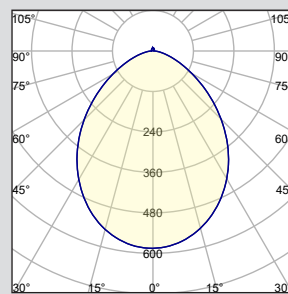

PHOTOMETRY (PER FIXTURE HEAD)

20D - 20° BEAM ANGLE

3G-RC3M5-DW-08-H90-20D

LUMEN OUTPUT: 800LMs
 DELIVERED LUMENS: 685LMs
 SYSTEM WATTS: 10.3W
 EFFICACY: 66LPW
 CRI: 90+
 CCT: 3000K

90D - 90° BEAM ANGLE

3G-RC3M5-DW-12-H90-90D

60D - 60° BEAM ANGLE

3G-RC3M5-DW-12-H90-60D

LUMEN OUTPUT: 1200LMs
 DELIVERED LUMENS: 1145LMs
 SYSTEM WATTS: 15.4W
 EFFICACY: 74LPW
 CRI: 90+
 CCT: 3000K

PERFORMANCE CHART BASED ON 60° BEAM ANGLE (PER FIXTURE HEAD)

PHOTOMETRY (PER FIXTURE HEAD)

20D - 20° BEAM ANGLE

3G-RC3M5-TW-08-H90-20D

LUMEN OUTPUT: 800LMs
 DELIVERED LUMENS: 715LMs
 SYSTEM WATTS: 12.6W
 EFFICACY: 57LPW
 CRI: 90+
 CCT: 3500K

90D - 90° BEAM ANGLE

3G-RC3M5-TW-12-H90-90D

LUMEN OUTPUT: 1200LMs
 DELIVERED LUMENS: 1037LMs
 SYSTEM WATTS: 16.6W
 EFFICACY: 62LPW
 CRI: 90+
 CCT: 3500K

40D - 40° BEAM ANGLE

3G-RC3M5-TW-12-H90-40D

LUMEN OUTPUT: 1200LMs
 DELIVERED LUMENS: 1121LMs
 SYSTEM WATTS: 16.6W
 EFFICACY: 68LPW
 CRI: 90+
 CCT: 3500K