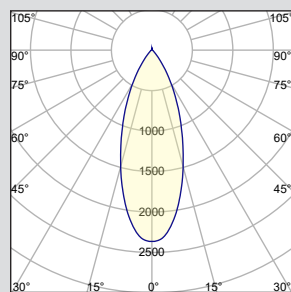

3GD - Warm Dim
3GT - Tunable White

MAY 26, 2020

PERFORMANCE CHART BASED ON 60° BEAM AND 3000K SOURCE (PER FIXTURE HEAD)

DIM TO WARM LUMEN OUTPUT	90+ CRI (3000K)		
	DELIVERED LUMENS	SYSTEM WATTS	EFFICACY (LPW)
800LMs	N/A	N/A	N/A
1200LMs	1145	15.4	74
2000LMs	1611	23.2	69

PHOTOMETRY (PER FIXTURE HEAD)

20D - 20° BEAM ANGLE

3G-RC3M5-DW-08-H90-20D

LUMEN OUTPUT: 800LMs
 DELIVERED LUMENS: 685LMs
 SYSTEM WATTS: 10.3W
 EFFICACY: 66LPW
 CRI: 90+
 CCT: 3000K

90D - 90° BEAM ANGLE

3G-RC3M5-DW-12-H90-90D

LUMEN OUTPUT: 1200LMs
 DELIVERED LUMENS: 1054LMs
 SYSTEM WATTS: 15.4W
 EFFICACY: 68LPW
 CRI: 90+
 CCT: 3000K

40D - 40° BEAM ANGLE

3G-RC3M5-DW-12-H90-40D

LUMEN OUTPUT: 1200LMs
 DELIVERED LUMENS: 1113LMs
 SYSTEM WATTS: 15.4W
 EFFICACY: 72LPW
 CRI: 90+
 CCT: 3000K

60D - 60° BEAM ANGLE

3G-RC3M5-DW-12-H90-60D

LUMEN OUTPUT: 1200LMs
 DELIVERED LUMENS: 1145LMs
 SYSTEM WATTS: 15.4W
 EFFICACY: 74LPW
 CRI: 90+
 CCT: 3000K

PERFORMANCE CHART BASED ON 60° BEAM ANGLE (PER FIXTURE HEAD)