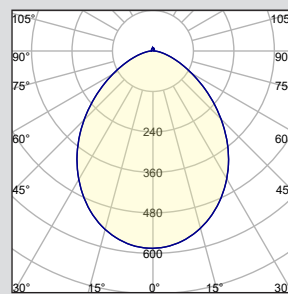

3GD - Warm Dim
3GT - Tunable White

MAY 26, 2020

PERFORMANCE CHART BASED ON 60° BEAM AND 3000K SOURCE (PER FIXTURE HEAD)

DIM TO WARM LUMEN OUTPUT	90+ CRI (3000K)		
	DELIVERED LUMENS	SYSTEM WATTS	EFFICACY (LPW)
800LMs	N/A	N/A	N/A
1200LMs	1145	15.4	74
2000LMs	1611	23.2	69

PHOTOMETRY (PER FIXTURE HEAD)

20D - 20° BEAM ANGLE

3G-RC3M5-DW-08-H90-20D

LUMEN OUTPUT: 800LMs
 DELIVERED LUMENS: 685LMs
 SYSTEM WATTS: 10.3W
 EFFICACY: 66LPW
 CRI: 90+
 CCT: 3000K

90D - 90° BEAM ANGLE

3G-RC3M5-DW-12-H90-90D

LUMEN OUTPUT: 1200LMs
 DELIVERED LUMENS: 1054LMs
 SYSTEM WATTS: 15.4W
 EFFICACY: 68LPW
 CRI: 90+
 CCT: 3000K

40D - 40° BEAM ANGLE

3G-RC3M5-DW-12-H90-40D

LUMEN OUTPUT: 1200LMs
 DELIVERED LUMENS: 1113LMs
 SYSTEM WATTS: 15.4W
 EFFICACY: 72LPW
 CRI: 90+
 CCT: 3000K

60D - 60° BEAM ANGLE

3G-RC3M5-DW-12-H90-60D

LUMEN OUTPUT: 1200LMs
 DELIVERED LUMENS: 1145LMs
 SYSTEM WATTS: 15.4W
 EFFICACY: 74LPW
 CRI: 90+
 CCT: 3000K

PERFORMANCE CHART BASED ON 60° BEAM ANGLE (PER FIXTURE HEAD)