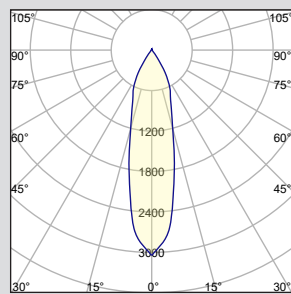

3GD - Warm Dim
3GT - Tunable White

MAY 26, 2020

PERFORMANCE CHART BASED ON 60° BEAM AND 3000K SOURCE (PER FIXTURE HEAD)

DIM TO WARM LUMEN OUTPUT	90+ CRI (3000K)		
	DELIVERED LUMENS	SYSTEM WATTS	EFFICACY (LPW)
800LMs	N/A	N/A	N/A
1200LMs	1145	15.4	74
2000LMs	1611	23.2	69

PHOTOMETRY (PER FIXTURE HEAD)

20D - 20° BEAM ANGLE

3G-RC3M5-DW-08-H90-20D

LUMEN OUTPUT: 800LMs
 DELIVERED LUMENS: 685LMs
 SYSTEM WATTS: 10.3W
 EFFICACY: 66LPW
 CRI: 90+
 CCT: 3000K

90D - 90° BEAM ANGLE

3G-RC3M5-DW-12-H90-90D

60D - 60° BEAM ANGLE

3G-RC3M5-DW-12-H90-60D

LUMEN OUTPUT: 1200LMs
 DELIVERED LUMENS: 1145LMs
 SYSTEM WATTS: 15.4W
 EFFICACY: 74LPW
 CRI: 90+
 CCT: 3000K

PERFORMANCE CHART BASED ON 60° BEAM ANGLE (PER FIXTURE HEAD)