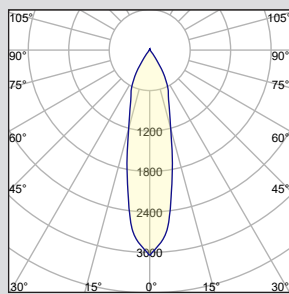

PHOTOMETRY (PER FIXTURE HEAD)

20D - 20° BEAM ANGLE

3G-RC3M5-DW-08-H90-20D

LUMEN OUTPUT: 800LMs
 DELIVERED LUMENS: 685LMs
 SYSTEM WATTS: 10.3W
 EFFICACY: 66LPW
 CRI: 90+
 CCT: 3000K

90D - 90° BEAM ANGLE

3G-RC3M5-DW-12-H90-90D

LUMEN OUTPUT: 1200LMs
 DELIVERED LUMENS: 1054LMs
 SYSTEM WATTS: 15.4W
 EFFICACY: 68LPW
 CRI: 90+
 CCT: 3000K

40D - 40° BEAM ANGLE

3G-RC3M5-DW-12-H90-40D

LUMEN OUTPUT: 1200LMs
 DELIVERED LUMENS: 1113LMs
 SYSTEM WATTS: 15.4W
 EFFICACY: 72LPW
 CRI: 90+
 CCT: 3000K

60D - 60° BEAM ANGLE

3G-RC3M5-DW-12-H90-60D

LUMEN OUTPUT: 1200LMs
 DELIVERED LUMENS: 1145LMs
 SYSTEM WATTS: 15.4W
 EFFICACY: 74LPW
 CRI: 90+
 CCT: 3000K

PERFORMANCE CHART BASED ON 60° BEAM ANGLE (PER FIXTURE HEAD)

PHOTOMETRY (PER FIXTURE HEAD)

20D - 20° BEAM ANGLE

3G-RC3M5-TW-08-H90-20D

LUMEN OUTPUT: 800LMs
 DELIVERED LUMENS: 715LMs
 SYSTEM WATTS: 12.6W
 EFFICACY: 57LPW
 CRI: 90+
 CCT: 3500K

90D - 90° BEAM ANGLE

3G-RC3M5-TW-12-H90-90D