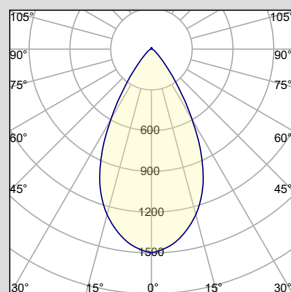

PHOTOMETRY (PER FIXTURE HEAD)

20D - 20° BEAM ANGLE

3G-RC3M5-DW-08-H90-20D

LUMEN OUTPUT: 800LMs
 DELIVERED LUMENS: 685LMs
 SYSTEM WATTS: 10.3W
 EFFICACY: 66LPW
 CRI: 90+
 CCT: 3000K

90D - 90° BEAM ANGLE

3G-RC3M5-DW-12-H90-90D

LUMEN OUTPUT: 1200LMs
 DELIVERED LUMENS: 1054LMs
 SYSTEM WATTS: 15.4W
 EFFICACY: 68LPW
 CRI: 90+
 CCT: 3000K

40D - 40° BEAM ANGLE

3G-RC3M5-DW-12-H90-40D

LUMEN OUTPUT: 1200LMs
 DELIVERED LUMENS: 1113LMs
 SYSTEM WATTS: 15.4W
 EFFICACY: 72LPW
 CRI: 90+
 CCT: 3000K

60D - 60° BEAM ANGLE

3G-RC3M5-DW-12-H90-60D

LUMEN OUTPUT: 1200LMs
 DELIVERED LUMENS: 1145LMs
 SYSTEM WATTS: 15.4W
 EFFICACY: 74LPW
 CRI: 90+
 CCT: 3000K

PERFORMANCE CHART BASED ON 60° BEAM ANGLE (PER FIXTURE HEAD)

PHOTOMETRY (PER FIXTURE HEAD)

20D - 20° BEAM ANGLE

3G-RC3M5-TW-08-H90-20D

LUMEN OUTPUT: 800LMs
 DELIVERED LUMENS: 715LMs
 SYSTEM WATTS: 12.6W
 EFFICACY: 57LPW
 CRI: 90+
 CCT: 3500K

90D - 90° BEAM ANGLE

3G-RC3M5-TW-12-H90-90D