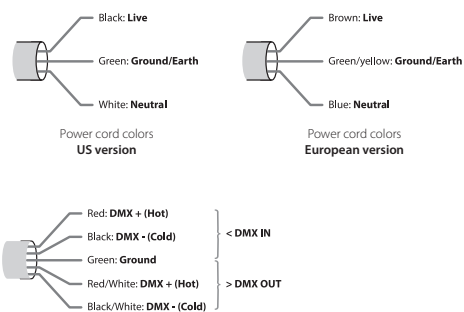

Specifications

Color Temperature	RGB, RGBW, RGBA, 2700K, 3000K, 3500K, 4000K, DW (2400K-5500K)
Beam Angle	6° (standard), 20°, 40°, 70°, 10° x 60° spread lens options
Total Lumens	3300 at RGBW, 6°
Center Beam Candela	98,000 at RGBW, 6°
Control	DMX-512, 4 channels (color), 2 Channels (DW), or 1 Channel (white)
Max Fixtures in Series	32, via DMX-512
Effective Projected Area	TBD
Power Consumption	71W at steady state
Operating Voltage	100-277VAC, 50/60Hz
Lumen Maintenance	L70 @ 120,000 Hours (25° C)
Finish	Gray (Standard), White or Black (Optional)
Housing Material	Die Cast Aluminum, Optional Marine Environment Coating Available
Operating Temperature	-40° F to 122° F (-40° C to 50° C)
IP Rating	IP66, Wet Location
Fixture Connectors	Attached 5' (1.5m) IP 66 AC Power + Signal Cable
Warranty	5 Year Limited Warranty
Weight	23 lbs (10.4 kg)
Dimensions	17.8" x 13.1" x 4.5" (453mm x 333mm x 114mm)
Certifications	 

Order Codes

* Indicates Special Order

Optional Items

Beam Accessories

- DFXTGSG**
Glare shield for Dyna Flood XT - Gray (Standard)
- DFXTGSB**
Glare shield for Dyna Flood XT - Black
- DFXTGSW**
Glare shield for Dyna Flood XT - White
- DFXTGSC**
Glare shield for Dyna Flood XT - Custom Color

Impact Protection

- DFXTWGG**
Wire guard for Dyna Flood XT - Gray (Standard)
- DFXTWGB**
Wire guard for Dyna Flood XT - Black
- DFXTWGW**
Wire guard for Dyna Flood XT - White
- DFXTWGC**
Wire guard for Dyna Flood XT - Custom Color

Mounting Accessories

- TM2**
Tenon Mount for 2" pipe - Gray
- TM4**
Tenon Mount for 4" pipe - Gray

Dyna Flood XT DMX™

Dimensions

Wiring

Photometrics

For IES & Revit files, please visit [acclaimlighting.com](http://www.acclaimlighting.com)