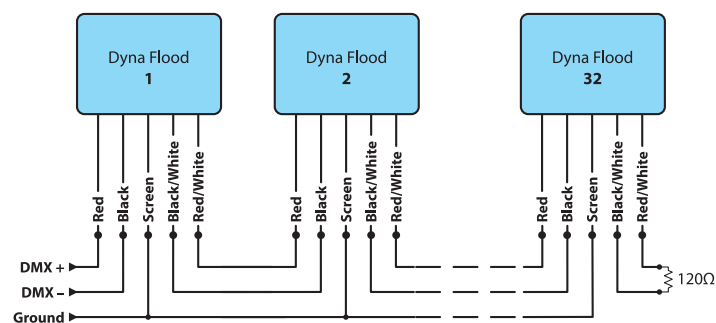

Specifications

Color Temperature	RGB, RGBW, RGBA, 2700K, 3000K, 3500K, 4000K, DW (2400K-5500K)
Beam Angle	6° (standard), 20°, 40°, 70°, 10° x 60° spread lens options
Total Lumens	3300 at RGBW, 6°
Center Beam Candela	98,000 at RGBW, 6°
Control	DMX-512, 4 channels (color), 2 Channels (DW), or 1 Channel (white)
Max Fixtures in Series	32, via DMX-512
Effective Projected Area	TBD
Power Consumption	71W at steady state
Operating Voltage	100-277VAC, 50/60Hz
Lumen Maintenance	L70 @ 120,000 Hours (25° C)
Finish	Gray (Standard), White or Black (Optional)
Housing Material	Die Cast Aluminum, Optional Marine Environment Coating Available
Operating Temperature	-40° F to 122° F (-40° C to 50° C)
IP Rating	IP66, Wet Location
Fixture Connectors	Attached 5' (1.5m) IP 66 AC Power + Signal Cable
Warranty	5 Year Limited Warranty
Weight	23 lbs (10.4 kg)
Dimensions	17.8" x 13.1" x 4.5" (453mm x 333mm x 114mm)
Certifications	 

Mounting Accessories

- TM2**
Tenon Mount for 2" pipe - Gray
- TM4**
Tenon Mount for 4" pipe - Gray

Dyna Flood XT DMX™

Dimensions

Wiring

Photometrics

For IES & Revit files, please visit [acclaimlighting.com](http://www.acclaimlighting.com)