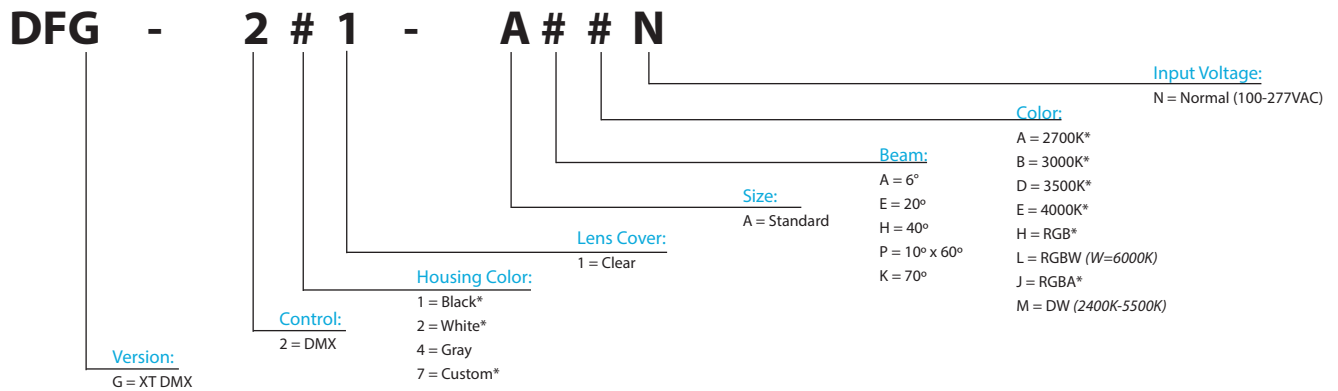

Order Codes

* Indicates Special Order

Optional Items

Beam Accessories

- **DFXTGSG**
  Glare shield for Dyna Flood XT - Gray (Standard)
- **DFXTGSB**
  Glare shield for Dyna Flood XT - Black
- **DFXTGSW**
  Glare shield for Dyna Flood XT - White
- **DFXTGSC**
  Glare shield for Dyna Flood XT - Custom Color

Impact Protection

- **DFXTWGG**
  Wire guard for Dyna Flood XT - Gray (Standard)
- **DFXTWGB**
  Wire guard for Dyna Flood XT - Black
- **DFXTWGW**
  Wire guard for Dyna Flood XT - White
- **DFXTWGC**
  Wire guard for Dyna Flood XT - Custom Color

Mounting Accessories

- **TM2**
  Tenon Mount for 2" pipe - Gray
- **TM4**
  Tenon Mount for 4" pipe - Gray