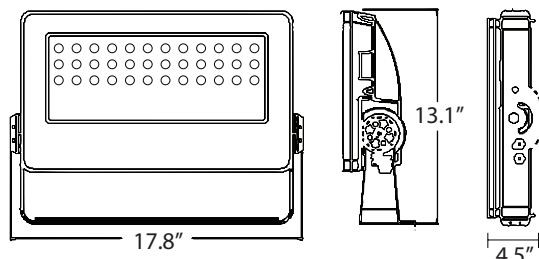

Dyna Flood XT DMX™

Dimensions