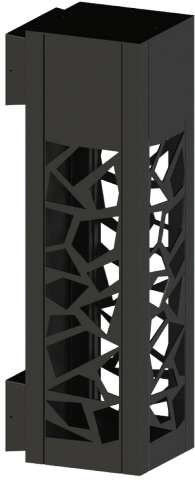

UVA-30031

Vancouver 28 Surface

RGBW

33w LED 1158 Lumens
IP65 • Suitable For Wet Locations
IK08 • Impact Resistant
Weight 34.8 lbs

Mounting Detail

Construction

Aluminum

Less than 0.1% copper content – Marine Grade 6060 extruded & LM6 Aluminum High Pressure die casting provides excellent mechanical strength, clean detailed product lines and excellent heat dissipation.

A stylish Dark Sky Compliant square high performance wall mounted luminaire with downward light distribution using LED lamps. This light column offers optimal visual comfort through glare control by utilizing a controlled optics designed by Ligman. These luminaires have a square design providing a unique wide light distribution, offering an architecturally appealing shadow pattern on the mounted surface. The internal sides of the supporting pillars are accented by light from the LED.

Color temperature 2700K, 3000K, 3500K and 4000K and RGBW. The minimalistic shape provides distinctive lighting effects by night and decorative urban effect during the day. Suitable for pedestrian areas, precincts, building surrounds, shopping centers, squares and parks. The Vancouver comes standard with a unique waterproof internal driver housing compartment that is situated at the top of the pole to stop water and dust from entering the electrical components. This fixture is supplied completely wired with powercord and waterproof gland from the driver enclosure to the base of the column to ensure quick trouble-free installation.