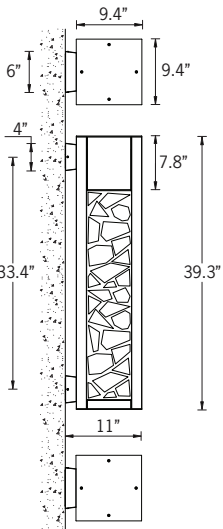

UVA-30031

Vancouver 28 Surface

RGBW

33w LED 1158 Lumens
IP65 • Suitable For Wet Locations
IK08 • Impact Resistant
Weight 34.8 lbs

Mounting Detail

Construction

Aluminum

Less than 0.1% copper content – Marine Grade 6060 extruded & LM6 Aluminum High Pressure die casting provides excellent mechanical strength, clean detailed product lines and excellent heat dissipation.