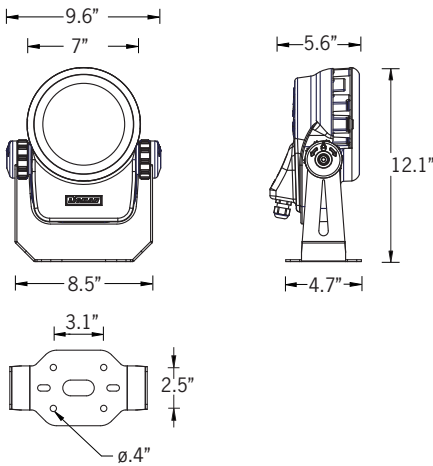

UQA-50004

Quantum 1 Small RGBW Floodlight

RGBW

33w LED 1185 Lumens
IP66 • Suitable For Wet Locations
IK08 • Impact Resistant (Vandal Resistant)
Weight 8.1 lbs

Mounting Detail

Construction

Aluminum

Less than 0.1% copper content – Marine Grade 6060 extruded & LM6 Aluminum High Pressure die casting provides excellent mechanical strength, clean detailed product lines and excellent heat dissipation.