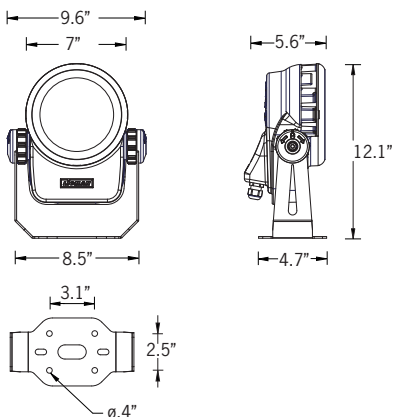

UQA-50004

Quantum 1 Small RGBW Floodlight

RGBW

33w LED 1185 Lumens
IP66 • Suitable For Wet Locations
IK08 • Impact Resistant (Vandal Resistant)
Weight 8.1 lbs

Mounting Detail

Construction

Aluminum

Less than 0.1% copper content – Marine Grade 6060 extruded & LM6 Aluminum High Pressure die casting provides excellent mechanical strength, clean detailed product lines and excellent heat dissipation.