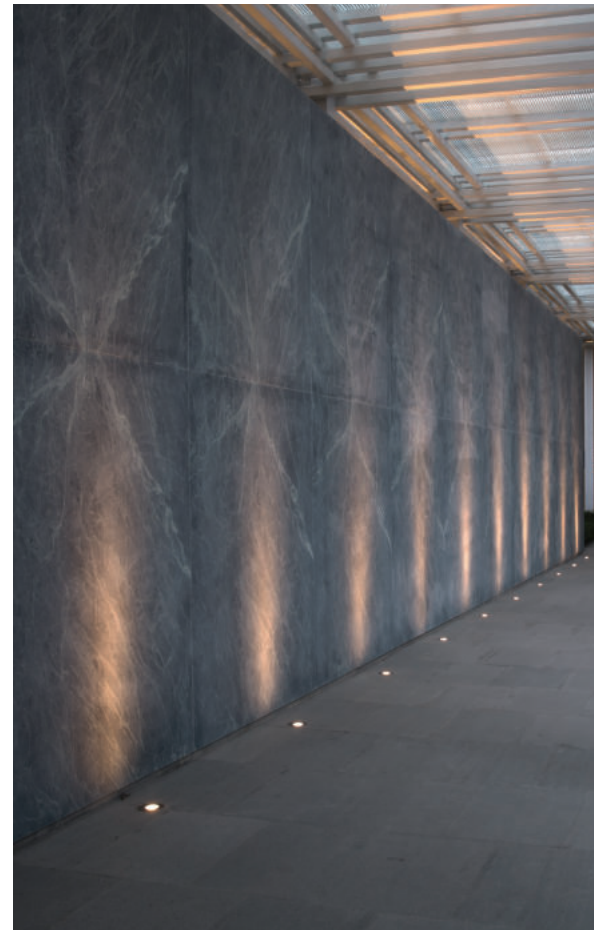

UNE-60836

Nevada 1 Ingrade - Constant Voltage

RGBW

5w LED 224 Lumens

IP67 • Suitable For Wet Locations

IK10 • Impact Resistant (Vandal Resistant)

Weight 1 lbs

Construction

Aluminum

Less than 0.1% copper content – Marine Grade 6060 extruded & LM6 Aluminum High Pressure die casting provides excellent mechanical strength, clean detailed product lines and excellent heat dissipation.

Pre paint

8 step degrease and phosphate process that includes deoxidizing and etching as well as a zinc and nickel phosphate process before product painting.

Memory Retentive -Silicon Gasket

Provided with special injection molded “fit for purpose” long life high temperature memory retentive silicon gaskets. Maintains the gaskets exact profile and seal over years of use and compression.

Thermal management

LM6 Aluminum is used for its excellent mechanical strength and thermal dissipation properties in low and high ambient temperatures. The superior thermal heat sink design by Ligman used in conjunction with the driver, controls thermals below critical temperature range to ensure maximum luminous flux output, as well as providing long LED service life and ensuring less than 10% lumen depreciation at 50,000 hours.

Surge Suppression

Standard 10kv surge suppressor provided with all fixtures.

Finishing

All Ligman products go through an extensive finishing process that includes fettling to improve paint adherence.

Paint

UV Stabilized 4.9Mil thick powder coat paint and baked at 200 Deg C. This process ensures that Ligman products can withstand harsh environments. Rated for use in natatoriums.

Frame & Hardware

Marine grade 316 Stainless steel.

Anti Seize Screw Holes