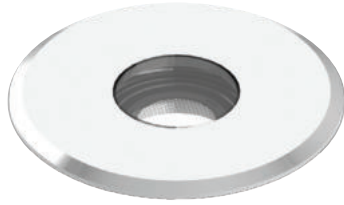

UNE-60836

Nevada 1 Ingrade - Constant Voltage

RGBW

5w LED 224 Lumens

IP67 • Suitable For Wet Locations

IK10 • Impact Resistant (Vandal Resistant)

Weight 1 lbs

Construction

Aluminum

Less than 0.1% copper content – Marine Grade 6060 extruded & LM6 Aluminum High Pressure die casting provides excellent mechanical strength, clean detailed product lines and excellent heat dissipation.

Pre paint

8 step degrease and phosphate process that includes deoxidizing and etching as well as a zinc and nickel phosphate process before product painting.

Memory Retentive -Silicon Gasket

Provided with special injection molded “fit for purpose” long life high temperature memory retentive silicon gaskets. Maintains the gaskets exact profile and seal over years of use and compression.

A range of 3” inground uplights with a round stainless steel trim, suitable for illuminating columns, wall accents, architectural and landscape features. Product is suitable for way finding and marker light applications.