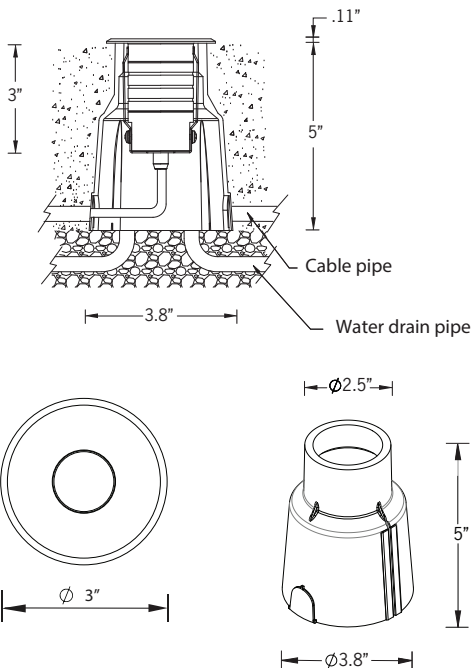

To ensure efficient drainage, gravel must be used to a depth of 17” and width of 12” beneath the housing, and should also be placed around the luminaire.

This is a constant voltage fixture. It can support one driver for multiple fixtures. This fixture is non dimming