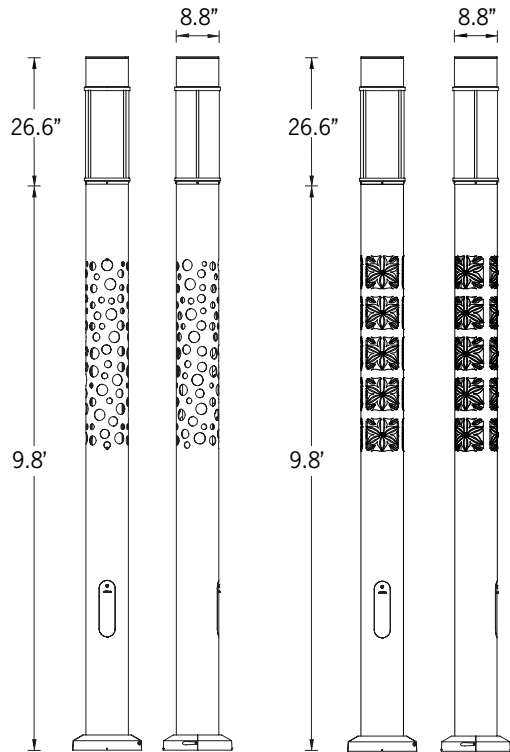

The Arizona 8 is unique in the fact that the pole features a laser cut pattern with internal lighting for static white or color changing RGBW. Patterns can be customized to suit design.

The Arizona 8 is an 8.8" diameter column and incorporates precision optics that provides a type V distribution and type II, III and IV distribution housed within an ultra high impact clear acrylic lens. This modern aesthetic design can be used to light areas, such as campuses, parks, recreational areas and public spaces.

This luminaire is provided with an integral driver housed within a waterproof electrical compartment secured inside the pole. The luminaire is pre-wired with power cord to the handhole to simplify installation. The Arizona is available with two different LED packages, namely COB which is available with a very wide type V distribution and the HP LED version for Type II, III and IV distributions.

Color temperatures include; 2700, 3000, 3500 and 4000 Kelvin for the Arizona top light. Reduced wattages can be provided to adhere to Title 24 requirements. For non standard fixture variations, as well as specific perforated reflector requirements and decorative house side shields, please contact the factory. This product is provided complete with anchor bolts and a laser cut steel bolt template.

Static colored pole illumination is available, please contact factory.

Bubble Pattern

Floral Pattern

Customer provided patterns can be utilized to suit specific visual requirements.

Additional Options (Consult Factory For Pricing)