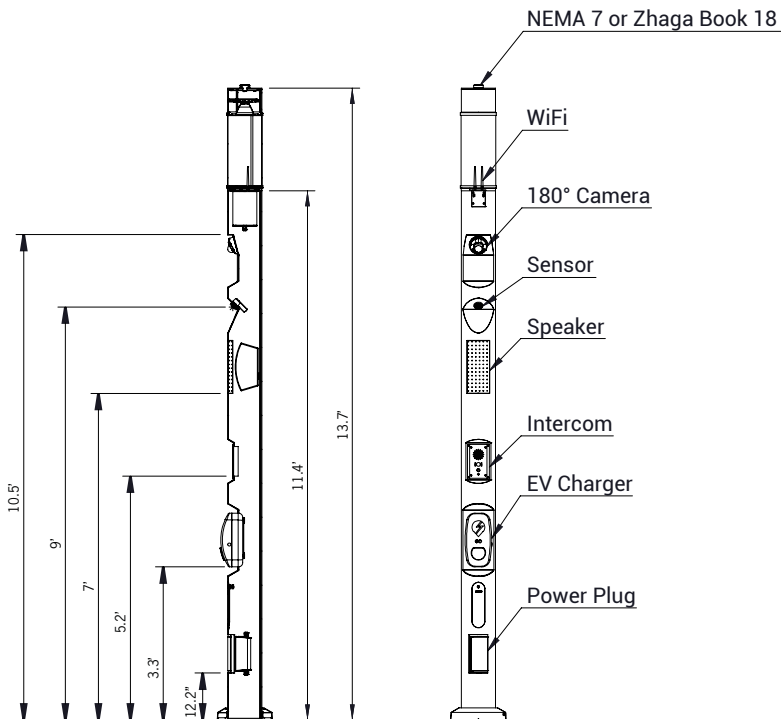

UAR-21162

Arizona 8 Light Column

PROJECT		DATE	

QUANTITY		TYPE		NOTE	

ORDERING EXAMPLE || UAR - 21162 - 37w LED - T2 - RGBW30 - 02 - 120/277v - FP

UAR-21162						
LAMP	BEAM	LED COLOR	RGBW COLOR POLE	FINISH COLOR	VOLTAGE	PATTERN
37w LED 3519 Lumens	T2 - Type II Distribution T3 - Type III Distribution T4 - Type IV Distribution	W27 - 2700K W30 - 3000K W35 - 3500K W40 - 4000K	RGBW30 - Warm White 3200K RGBW40 - Neutral White 4000K RGBW65 - Cool White 6850K	01 - BLACK RAL 9011 02 - DARK GREY RAL 7043 03 - WHITE RAL 9003 04 - METALLIC SILVER RAL 9006 05 - MATTE SILVER RAL 9006 06 - LIGMAN BRONZE 07 - CUSTOM RAL	120/277v Other - Specify	BP - Bubble Pattern FP - Floral Pattern

ADDITIONAL OPTIONS

- DIM - 0-10v Dimming - NAT - Natatorium Rated - GFCI - GFCI Box - HSS - House Side Shield - HGT - Custom Height (Specify) - A90991-U - Zhaga Book 18 Mounted On Top of Fixture - A90991-D - Zhaga Book 18 Mounted Below Fixture - A90891 - NEMA 7	- A91591 - Round Power Plug - A91291 - Speaker - A91091 - WiFi - A91691-L2 - Motion Sensor (Up to 10ft) - A91691-L7 - Motion Sensor (Up to 40ft) - A91191 - Camera - EV - Electric Vehicle Charger	- A91991 - EO Hub - A91391 - Intercom - BPC - Button Photocell - A60491 - Nicolaudie SLESA-U9 - A60691 - Nicolaudie SLESA-UE7 - STCK - Nicolaudie STICK-DE3 - A64491 - Pharos TPC DALI 1	- A64691 - Pharos TPC DMX 2 - A64591 - Pharos POE Connect - A64791 - Pharos RDM DMX Splitters - A64991 - Pharos CLOUD - A63191 - Signal Line 3-way Connect - A63291 - Main Line 3-way Connect

LIGHCONNECT IoT Ready Arizona

This luminaire is available with NEMA 7 or Zhaga Book 18 sockets for connection to intelligent lighting control systems.