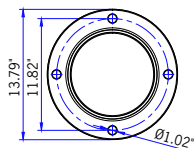

Mounting Detail

Additional Options (Consult Factory For Pricing)