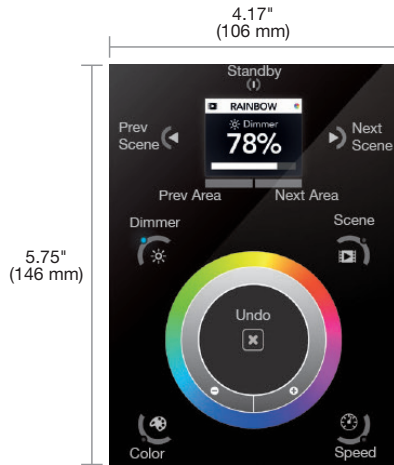

F. DMX CONTROLLER

Indoor Only. Sold Separately. See page 2.

PROJECT	FIXTURE TYPE	DATE
---------	--------------	------

RGB/RGBW WET LOCATION POWER SUPPLIES & CONTROLS

WITH DMX FOR CIRRUS, FLEX NEON AND SOFT STRIP

REV 08.03.21

DESCRIPTION:

Full touch controller offers fast and accurate color tone adjustment and independent brightness control. The 10 zone controller can adjust RGB and RGBW LEDs smoothly and accurately. Independent smooth dimming of each channel enables the controller to achieve millions of colors. For indoor applications only, and includes a Power Adapter to operate the controller.