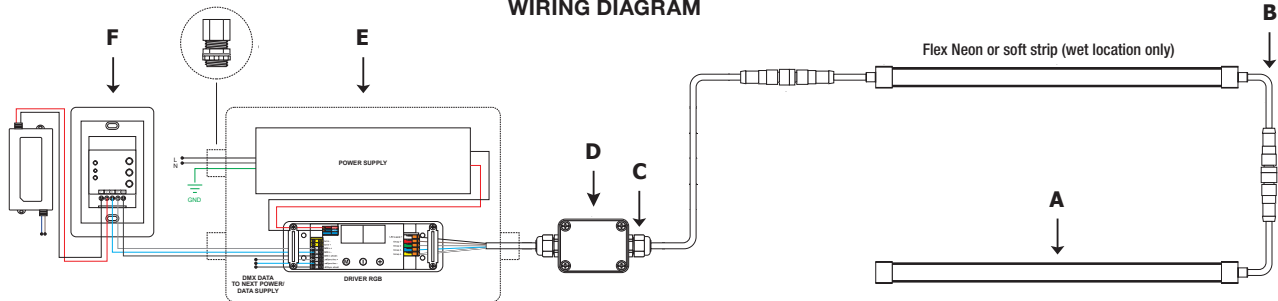

APPLICATIONS

Indoor

INSTALLATION

Fits in a single gang 2.5" deep junction box, not to be used with a multi gang box

POWER INPUT

120-277VAC

OUTPUT SIGNAL

USITT DMX 512 (1990)

Product	Type	Finish
CDMX1	RGBW	WH
CDMX1 DMX 1 Zone Touch Controller	RGBW Red, Green, Blue and White	WH White

REQUIRED COMPONENTS SOLD SEPARATELY

WIRING DIAGRAM

A. OUTDOOR 24VDC FIXTURE OR FLEX NEON

Wet location LED Flex Neon or soft strip. Please refer to fixture ordering code for incremental lengths, Flex Neon and soft strip are not field cuttable or submersible.