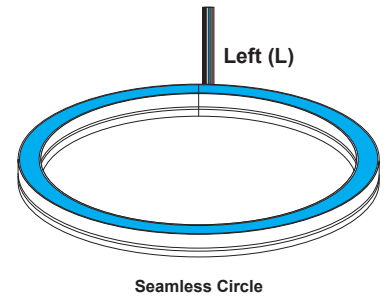

Designed for Indoor **(S)** and Outdoor **(W)** wet locations. Ideal applications in Coves, Toe-Kicks, Pathways, Steps, Music Venues, Media rooms and Accent Lighting.

System	Viewing Angle Model Shape	Wattage	Length in Inches	Color Temperature	5" Input Wire Feed	5" Output Wire	Environment
FN Flex Neon 24V	LRF5 Left or Right side bend Top View Flat 0.5" x 0.75"	5W 4.4 watts per foot 6W 6.3 watts per foot	120 6-240 (20ft max), 2.4" increments 6-180 (15ft max), 3" increments	RGB Red, Green and Blue (5 Watt Only) RGBW Red, Green, Blue and White (6 Watt Only)	E* Top Power Input Wire E* End Power Input Wire L Left Power Input Wire R* Right Power Input Wire B Bottom Power Input Wire	T* Top Wire Lead Out E End Wire Lead Out L Left Wire Lead Out R* Right Wire Lead Out B Bottom Wire Lead Out CA Cap at end, no feed through	S Seamless Indoor / Damp location bare wire leads W Outdoor wet location Barrel Connector cable leads

*Not available for Seamless indoor

PROJECT	FIXTURE TYPE	DATE
---------	--------------	------

FLEX NEON LRF5 BENDS LEFT/RIGHT 0.5" FLAT LENS

OUTDOOR / INDOOR RGB, RGB+WHITE 5W | 6W

Drawings: Dimensions for the Flex neon LRF5

Seamless (S) Connection Indoor / Damp Rated with No End Cap

Seamless Connection

Wet (W) Outdoor Location with End Cap

PROJECT	FIXTURE TYPE	DATE
---------	--------------	------

FLEX NEON LRF5 BENDS LEFT/RIGHT 0.5" FLAT LENS