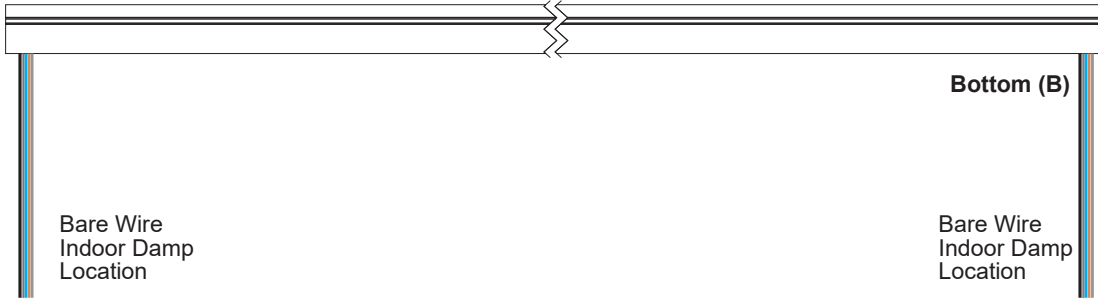

Seamless (S) Connection Indoor / Damp Rated with No End Cap

Seamless Connection

Wet (W) Outdoor Location with End Cap

PROJECT	FIXTURE TYPE	DATE
---------	--------------	------

FLEX NEON LRF5 BENDS LEFT/RIGHT 0.5" FLAT LENS