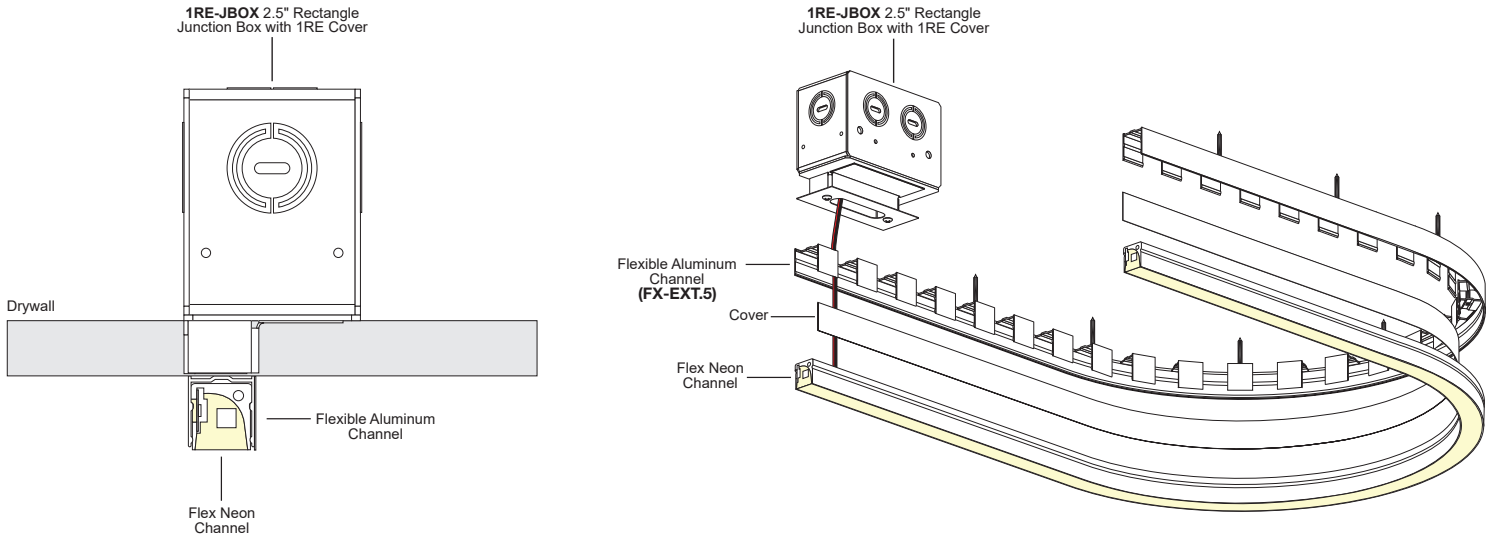

FLEX NEON LRF5 BENDS LEFT/RIGHT 0.5" FLAT LENS

OUTDOOR / INDOOR RGB, RGB+WHITE 5W | 6W

Drawings: Exploded View for Flexible Aluminum Channel with 1RE J-box