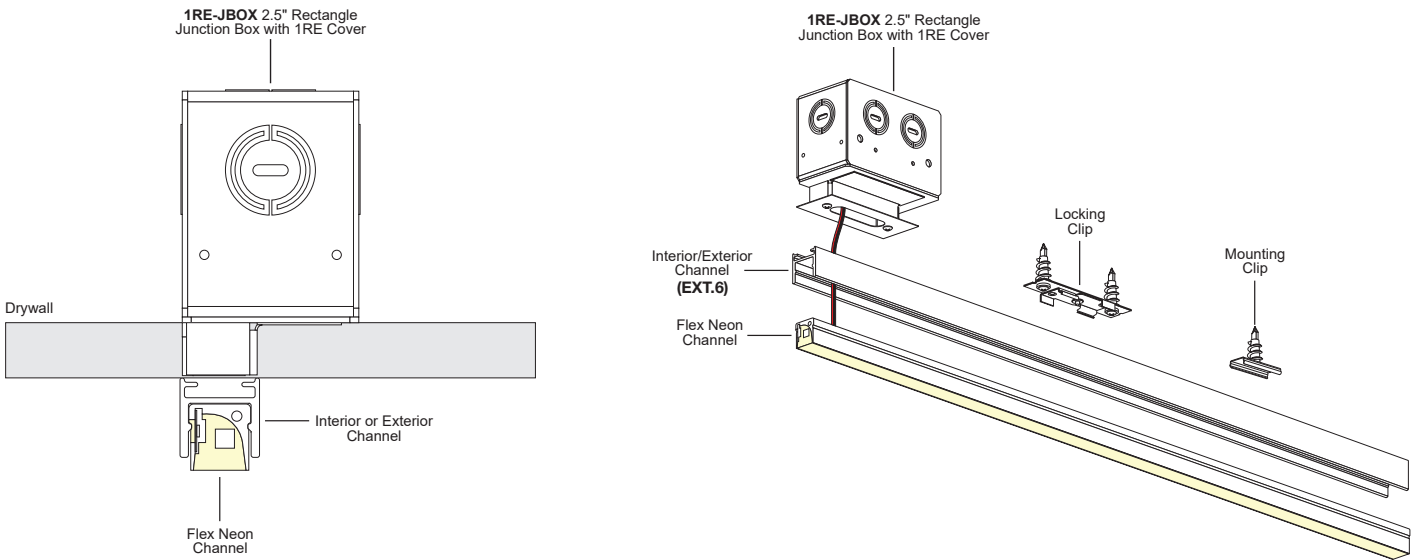

Drawings: Exploded View for Interior/Exterior Channel with 1RE J-box

PROJECT	FIXTURE TYPE	DATE