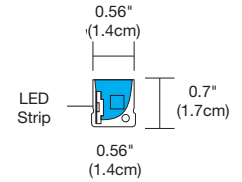

FLEX NEON LRF5 BENDS LEFT/RIGHT 0.5" FLAT LENS

OUTDOOR / INDOOR RGB, RGB+WHITE 5W | 6W

Drawings: Dimensions for the Flex neon LRF5

Seamless (S) Connection Indoor / Damp Rated with No End Cap