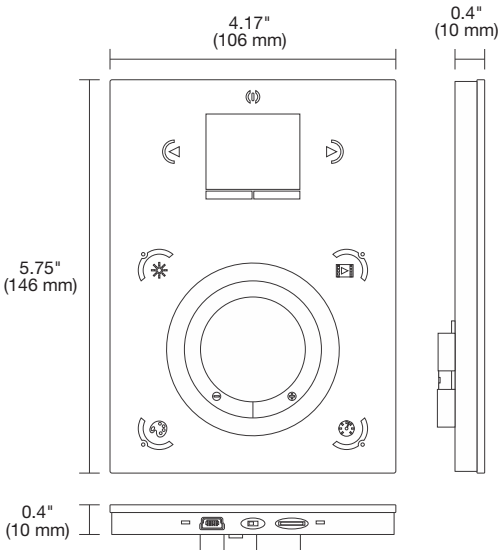

APPLICATIONS:

Indoor

Product	Finish
CTP	BK
CTP Color Touch Screen Controller with Power Adapter	BK Black WH White