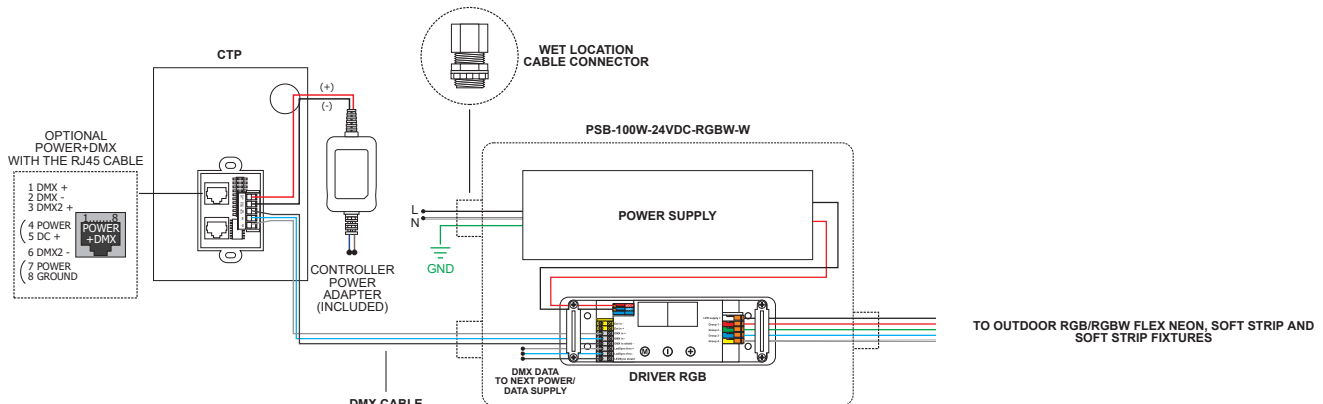

Windows ME, XP, Vista, 7 or 8
Mac OS X 10.7 (Lion), 10.8 (Mountain lion), 10.9 (Mavericks), 10.10 (Yosemite)

APPLICATIONS:

Indoor

Product	Finish
CTP	BK
CTP Color Touch Screen Controller with Power Adapter	BK Black WH White

WIRING DIAGRAM FOR OUTDOOR RGB/RGBW FLEX NEON, SOFT STRIP, AND SOFT STRIP FIXTURES

PROJECT	FIXTURE TYPE	DATE
---------	--------------	------