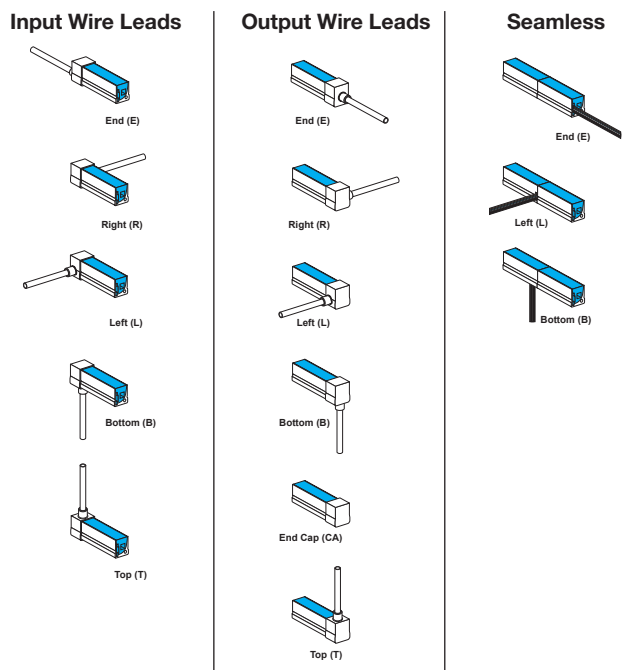

APPLICATIONS

Designed for Indoor **(S)** and Outdoor **(W)** wet locations. Ideal applications in Coves, Toe-Kicks, Pathways, Steps, Music Venues, Media rooms and Accent Lighting.