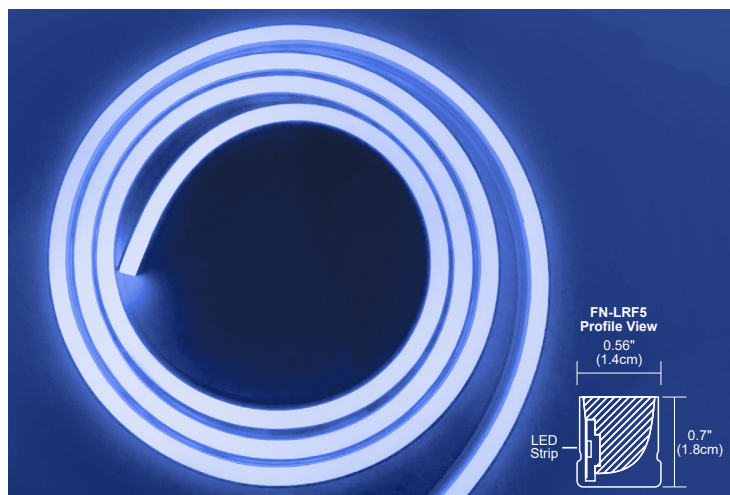

FLEX NEON LRF5 BENDS LEFT/RIGHT 0.5" FLAT LENS

OUTDOOR / INDOOR RGB, RGB+WHITE 5W | 6W

ASSEMBLED IN AMERICA

REV 08.03.21

DESCRIPTION

LRF5 Flexible Neon Bends Left or Right with a 0.5" wide Flat lens. Offering superior color quality and performance while creating uniform illumination without visible dots. Can be flush or surface mounted. RGB (Red, Green, and Blue), RGB+W (Red, Green, Blue, plus White) Fine-tune color and brightness independently using our touch controllers. The **(W)** is an IP65 rated wet location fixture featuring water tight barrel connections. The **(S)** Seamless (for continuous, seamless runs), is rated for Indoor Damp Locations ONLY and uses class 2 bare wire connectors. Fixture includes a 5-year pro-rated warranty. Patent pending.