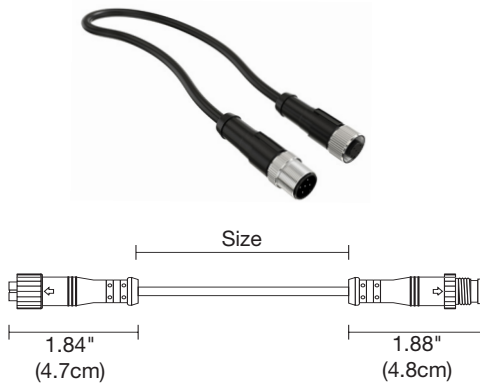

RGB OR RGBW WET LOCATION JUNCTION BOX WITH 6" POWER CABLE

This watertight, multi-fixture Junction Box is especially designed for lighting in wet and damp locations. It is versatile, rugged and simple to install. The Junction Box comes standard with a 6" Flexible Cable providing easy, safe, and reliable connections for 24V low voltage luminaires. This box is approved for indoor and outdoor usage and complies with all the requirements of UL1241 and the National Electric Code.

Product	Canopy	Product	Size	Type	Option
SS	2RE	JBOX	6IN	RGBW	W
SS LED Soft Strip Flex Neon	2RE 2" Rectangle	JBOX Junction Box	6IN 6" Four Wire Connection	RGB RGB RGBW RGBW	W Wet Location