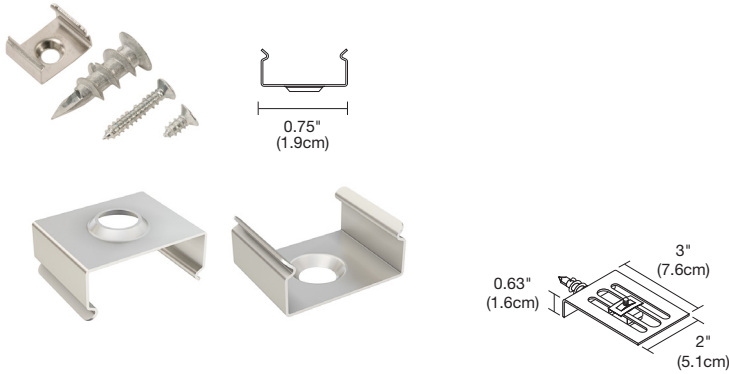

FLEX NEON LRF5 BENDS LEFT/RIGHT 0.5" FLAT LENS

OUTDOOR / INDOOR RGB, RGB+WHITE 5W | 6W

MOUNTING CLIPS

NX.5-MCL mounting clips are provided with every 12" of Flex Neon and may be ordered separately as replacement parts.

System	Product
NX.5	MCL
NX.5 Flex Neon .5" mounting clip	MCL Mounting Clip

FLEX NEON TIE STRAP

Use for mounting to poles for extra support, every 6"-12" (30 per package).

Product	Type
SS	ST
SS LED Flex Neon	ST Tie Strap

DIRECT BURIAL LOCATION CABLE ORDER PER FOOT

Our Direct Burial, 2 Conductor Plus ground, 12 Gauge Cable is a durable and adaptable cable suitable for transmitting power, control, and switching in outdoor wet and in ground environments. Keep within 60 ft between fixture and power supply. Cable sold by the foot, simply specify the length needed by the foot.

Product	Gauge	Cable
DB	12G	2C
DB Direct Burial	12G 12 Gauge	2C 2 Conductor

WET AND DAMP LOCATION CABLE ORDER PER FOOT

Our Wet Location, 5 Conductor, 14 Gauge Cable is a durable and adaptable cable suitable for transmitting power, control, and switching in indoor and outdoor wet and damp environments. Cable sold by the foot, simply specify the length needed by the foot. Keep within 50 ft between fixture and power supply. Cable sold by the foot, simply specify the length needed by the foot.