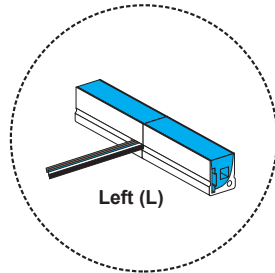

Designed for Indoor **(S)** and Outdoor **(W)** wet locations. Ideal applications in Coves, Toe-Kicks, Pathways, Steps, Music Venues, Media rooms and Accent Lighting.

System	Viewing Angle Model Shape	Wattage	Length in Inches	Color Temperature	5" Input Wire Feed	5" Output Wire	Environment
FN Flex Neon 24V	LRF5 Left or Right side bend Top View Flat 0.5" x 0.75"	5W 4.4 watts per foot 6W 6.3 watts per foot	120 6-240 (20ft max), 2.4" increments 6-180 (15ft max), 3" increments	RGB Red, Green and Blue (5 Watt Only) RGBW Red, Green, Blue and White (6 Watt Only)	E* Top Power Input Wire E* End Power Input Wire L Left Power Input Wire R* Right Power Input Wire B Bottom Power Input Wire	T* Top Wire Lead Out E End Wire Lead Out L Left Wire Lead Out R* Right Wire Lead Out B Bottom Wire Lead Out CA Cap at end, no feed through	S Seamless Indoor / Damp location bare wire leads W Outdoor wet location Barrel Connector cable leads

*Not available for Seamless indoor

PROJECT	FIXTURE TYPE	DATE
---------	--------------	------

FLEX NEON LRF5 BENDS LEFT/RIGHT 0.5" FLAT LENS

OUTDOOR / INDOOR RGB, RGB+WHITE 5W | 6W

Drawings: Dimensions for the Flex neon LRF5

Seamless (S) Connection Indoor / Damp Rated with No End Cap

Seamless Connection

Wet (W) Outdoor Location with End Cap

PROJECT	FIXTURE TYPE	DATE
---------	--------------	------

FLEX NEON LRF5 BENDS LEFT/RIGHT 0.5" FLAT LENS