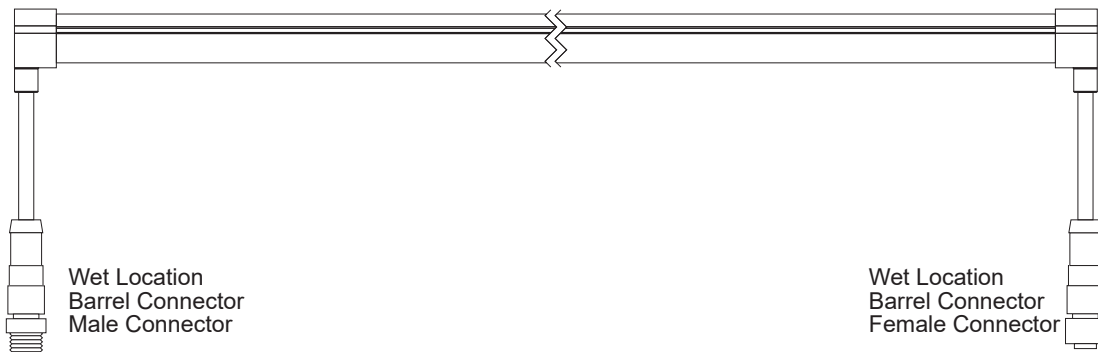

SPECIFICATIONS

Flat top view 0.5" wide 0.75" high

INPUT	5" wire leads, Remote 24VDC Power Supply (sold separately)
POWER CONSUMPTION	5 Watts per foot, 6 Watts per foot
COMPLIANCE	Class 2 Wet Listed with water-tight Barrel Connectors, IP65. ETL/UL, RoHS
POWER SUPPLY	Color Changing (DMX) 120/277VAC-24VDC, Sold Separately
ORDERING INCREMENTS	2.4" or 3"
MAX LENGTH	20ft at 5 watts, 15ft at 6 watts
MOUNTING	Clips included every 12"
MATERIAL	UV Resistant PVC
OPERATING TEMPERATURE	-4° F (-20° C) to 122° F (+50° C)
AVERAGE LED LIFE	50,000 hrs
WARRANTY	5 years

Seamless (S) Connection Indoor / Damp Rated with No End Cap

Seamless Connection

Wet (W) Outdoor Location with End Cap

PROJECT	FIXTURE TYPE	DATE
---------	--------------	------

FLEX NEON LRF5 BENDS LEFT/RIGHT 0.5" FLAT LENS