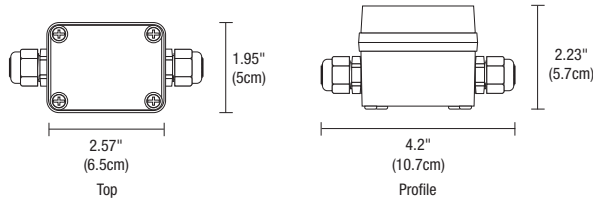

FLEX NEON LRF5 BENDS LEFT/RIGHT 0.5" FLAT LENS

OUTDOOR / INDOOR RGB, RGB+WHITE 5W | 6W

WET LOCATION JUNCTION BOX

Wet-rated low voltage Splice Box with connectors.

Product	Type	Option
2RE	JBOX	W
2RE 2" Rectangle	JBOX Junction Box	W Wet Location