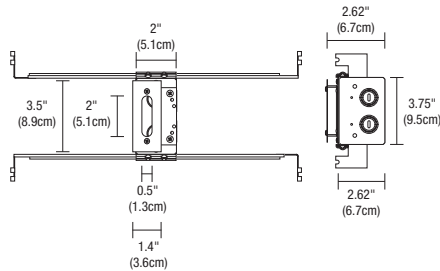

Canopy	Product
1RE	JBOX
1RE 1" Rectangle	JBOX Junction Box

PROJECT	FIXTURE TYPE	DATE