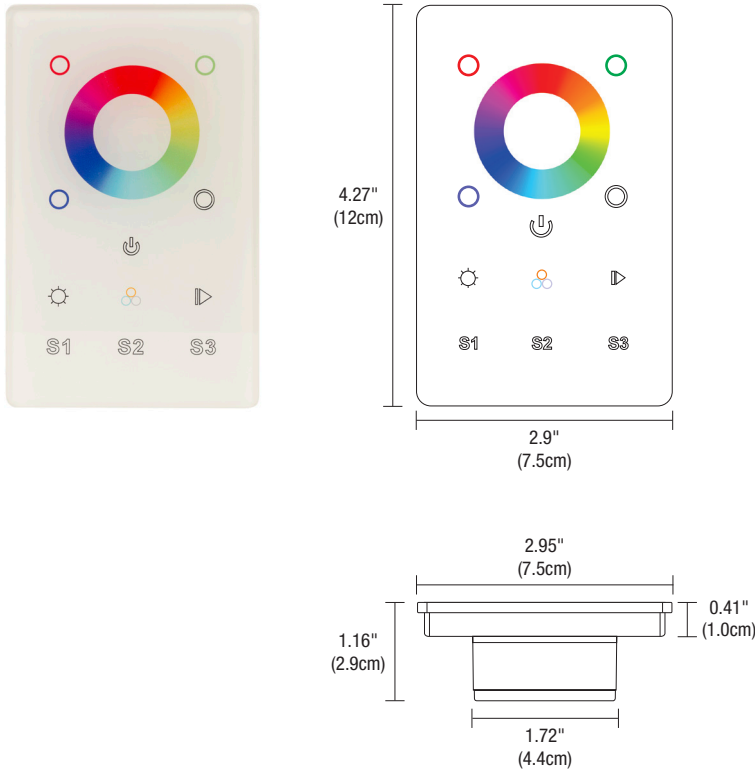

PROJECT	FIXTURE TYPE	DATE
---------	--------------	------

RECOMMENDED CONTROLLERS

DESCRIPTION

Full touch controller offers fast and accurate color tone adjustment and independent brightness control. The 1 zone controller can adjust RGB and RGBW LEDs smoothly and accurately. Independent smooth dimming of each channel enables the controller to achieve millions of colors. For indoor applications only, and includes a Power Adapter to operate the controller.