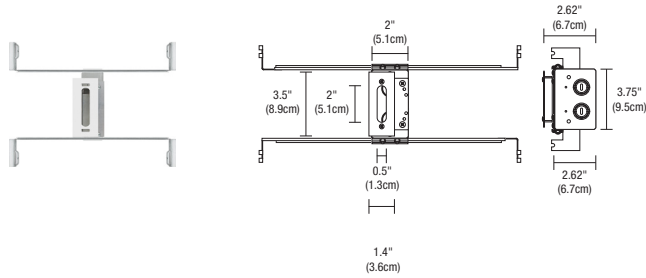

REV 08.05.20

LENGTH CHART Actual lengths for Nova Ceiling Downlight - Remote Power Supply

22K, 27K, 30K, 35K, 40K & 57K			
ORDERING CODE (NOMINAL SIZE)	ACTUAL LENGTH (INCHES)	ORDERING CODE (NOMINAL SIZE)	ACTUAL LENGTH (INCHES)
36	37.3	128	128.9
39	39.7	154	155.3
41	42.1	156	157.7
44	44.5	159	160.1
46	46.9	161	162.5
48	49.3	164	164.9
51	51.7	166	167.3
53	54.1	168	169.7
56	56.5	171	172.1
58	58.9	173	174.5
60	61.3	176	176.9
63	63.7	178	179.3
65	66.1	180***	181.7
68	68.5	183	184.1
70	70.9	185	186.5
72	73.3	188	188.9
75	75.7	190	191.3
77	78.1	192	193.7
80	80.5	195	196.1
82	82.9	197	198.5
84*	85.3	200	200.9
87	87.7	202	203.3
89	90.1	204	205.7
92	92.5	207	208.1
94	94.9	209	210.5
96	97.3	212	212.9
99	99.7	214	215.3
101	102.1	216	217.7
104	104.5	219	220.1
106	106.9	221	222.5
108	109.3	224	224.9
111	111.7	226	227.3
113	114.1	228	229.7
116	116.5	231	232.1
118	118.9	233	234.5
120**	121.3	236	236.9
123	124.1	238	239.3
125	126.5	240	241.7

*Maximum Chrome Length **Maximum Shipping Length ***Maximum RGB+W

NOVA CEILING SURFACE LINEAR
 DOWNLIGHT WITH REMOTE POWER, RGB & RGB+W

REV 08.05.20

Components: J-box, Split Canopies, and Mounting Clips are included and sold separately for replacement

1" RECTANGLE CANOPY AND J-BOX (INCLUDED, WITH 1R SELECTED IN FIXTURE ORDERING CODE)

The Slim-Profile Junction Box with hanger bars mounts to studs spaced between 14.5 and 25 inches apart behind drywall. Allows low voltage DC wires from remote power supply to connect to channel wires. The junction box opening is covered by the fixture for a clean, safe connection. Includes a goof plate, for poor plastering around j-box.