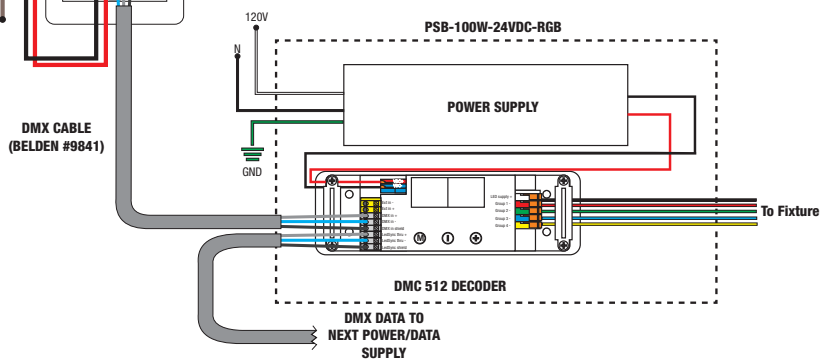

Product	Type	Finish
CDMX1	RGBW	WH
CDMX1 DMX 1 Zone Touch Controller	RGB Red, Green and Blue RGBW Red, Green, Blue and White	WH White