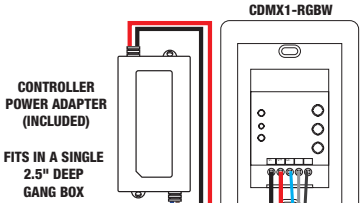

INDOOR CONSTANT VOLTAGE REMOTE POWER SUPPLIES

24VDC WITH DMX DRIVER, RGB & RGB+W

REV 08.05.20

DYNAMIC COLOR CHANGING (DMX) POWER SUPPLIES & RECOMMENDED CONTROLLERS				
ORDERING CODE	PSB-100W-24VDC-RGB	PSB-2X100W-24VDC-RGB	PSB-3X100W-24VDC-RGB	PSB-4X100W-24VDC-RGB
SPECIFICATIONS				
MAXIMUM LOAD	100W	2X100W	3X100W	4X100W
INPUT VOLTAGE	120-277VAC	120-277VAC	120-277VAC	120-277VAC
OUTPUT VOLTAGE	24VDC	24VDC	24VDC	24VDC
DIMENSIONS	12.14" X 6.48" X 2.18"	14" X 10" X 3"	17" X 13" X 3"	17" X 13" X 3"
CLASSIFICATION	CLASS 2	CLASS 2	CLASS 2	CLASS 2
IN-WALL MOUNTING	PSB-100W-24VDC-RGB-IW	N/A	N/A	N/A
DIMMING & CONTROLS				
TOUCH SCREEN CONTROLLER (CTP)	•	•	•	•
COLOR DIAL CONTROLLER (CDP)	•	•	•	•
DMX 1 ZONE RGBW TOUCH CONTROLLER (CDMX1-RGBW)	•	•	•	•

RECOMMENDED CONTROLLERS

8.5" X 14" IN-WALL MOUNTING KIT

Includes Power Supply, Box Cover, and Stud Hangers for installing Junction Box in wall. Select "IW" in the options section of compatible Power Supply ordering codes if an In-Wall Mounting Kit is needed.

ORDERING CODES: PSB-100W-24VDC-RGB-IW

Description:

Full touch controller offers fast and accurate color tone adjustment and independent brightness control. The 1 zone controller can adjust RGB and RGBW LEDs smoothly and accurately. Independent smooth dimming of each channel enables the controller to achieve millions of colors. For indoor applications only, and includes a Power Adapter to operate the controller.

Applications:

Indoor

Power Input:

120-277VAC

Installation:

Fits in a single gang 2.5 inch deep junction box, not to be used with a multi gang box

Output Signal:

USITT DMX 512 (1990)

Product	Type	Finish
CDMX1	RGBW	WH
CDMX1 DMX 1 Zone Touch Controller	RGB Red, Green and Blue RGBW Red, Green, Blue and White	WH White