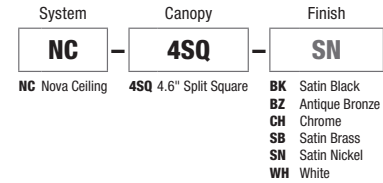

4" SQUARE SPLIT CANOPY (INCLUDED, WITH 4S SELECTED IN FIXTURE ORDERING CODE)

The 4 inch square canopy fits on a standard 4 inch electrical box with round plaster ring. It fits flush along channel while covering junction box. The Canopy may float anywhere along the channel and comes in five finishes.

CEILING MOUNTING T-BAR CLIP (INCLUDED)

Included with all Channels, 1 per 2'. Mounts flush anywhere along the T-Bar grid.