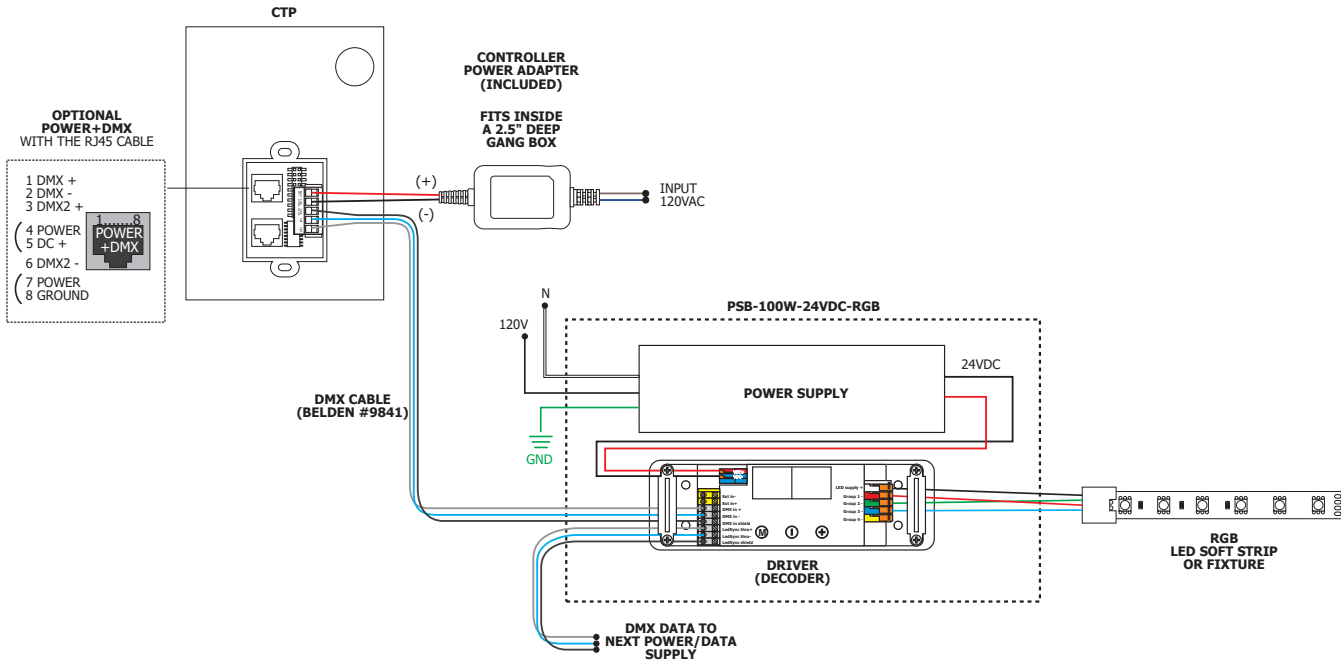

Windows ME, XP, Vista, 7 or 8
Mac OS X 10.7 (Lion), 10.8 (Mountain lion), 10.9 (Mavericks), 10.10 (Yosemite)

CTP

COLOR TOUCH SCREEN CONTROLLER WITH POWER ADAPTER

REV 08.05.20

RGB Wiring Diagram

RGBW Wiring Diagram