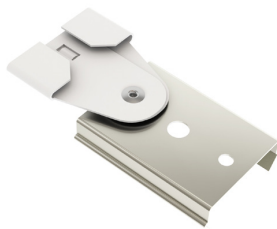

1" RECTANGLE CANOPY AND J-BOX (INCLUDED, WITH 1R SELECTED IN FIXTURE ORDERING CODE)

The Slim-Profile Junction Box with hanger bars mounts to studs spaced between 14.5 and 25 inches apart behind drywall. Allows low voltage DC wires from remote power supply to connect to channel wires. The junction box opening is covered by the fixture for a clean, safe connection. Includes a goof plate, for poor plastering around j-box.

4" SQUARE SPLIT CANOPY (INCLUDED, WITH 4S SELECTED IN FIXTURE ORDERING CODE)

The 4 inch square canopy fits on a standard 4 inch electrical box with round plaster ring. It fits flush along channel while covering junction box. The Canopy may float anywhere along the channel and comes in five finishes.

CEILING MOUNTING T-BAR CLIP (INCLUDED)

Included with all Channels, 1 per 2'. Mounts flush anywhere along the T-Bar grid.

CEILING MOUNTING LOCKING CLIP (INCLUDED)

Ceiling Mounting Locking clips are provided with every two feet of Nova Channel and may be ordered separately as replacement parts. The channel slides into the clip and locks in place staying securely fastened to the ceiling.