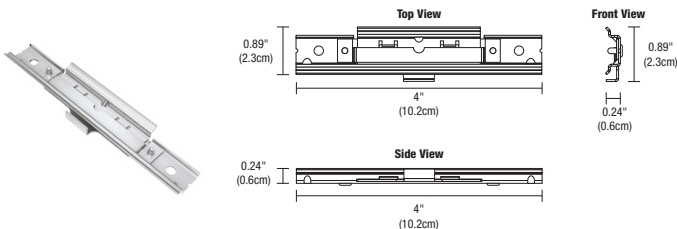

1" RECTANGLE CANOPY AND J-BOX (INCLUDED, WITH 1R SELECTED IN FIXTURE ORDERING CODE)

The Slim-Profile Junction Box with hanger bars mounts to studs spaced between 14.5 and 25 inches apart behind drywall. Allows low voltage DC wires from remote power supply to connect to channel wires. The junction box opening is covered by the fixture for a clean, safe connection. Includes a goof plate, for poor plastering around j-box.

4" SQUARE SPLIT CANOPY (INCLUDED, WITH 4S SELECTED IN FIXTURE ORDERING CODE)

The 4 inch square canopy fits on a standard 4 inch electrical box with round plaster ring. It fits flush along channel while covering junction box. The Canopy may float anywhere along the channel and comes in five finishes.

CEILING MOUNTING T-BAR CLIP (INCLUDED)

Included with all Channels, 1 per 2'. Mounts flush anywhere along the T-Bar grid.

CEILING MOUNTING LOCKING CLIP (INCLUDED)

Ceiling Mounting Locking clips are provided with every two feet of Nova Channel and may be ordered separately as replacement parts. The channel slides into the clip and locks in place staying securely fastened to the ceiling.