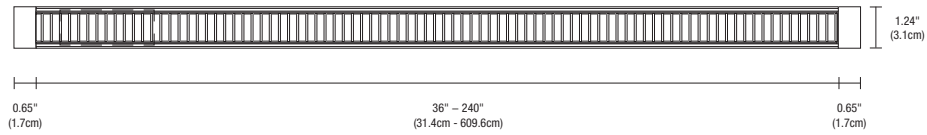

sixteen5hundred	Project 21-12877-3 Date 6/25/2021 RGB/W | Saturated Color Submitted By 16500, INC	Catalog Number NCD 5W 1R 36 RGB SN Notes	Type

NOVA CEILING SURFACE LINEAR
DOWNLIGHT WITH REMOTE POWER, RGB & RGB+W

REV 08.05.20

Drawings: Drawings are shown with 1 inch rectangle canopy and 4 inch square split canopy

1" Rectangular Canopy Shown with Louver - Bottom View