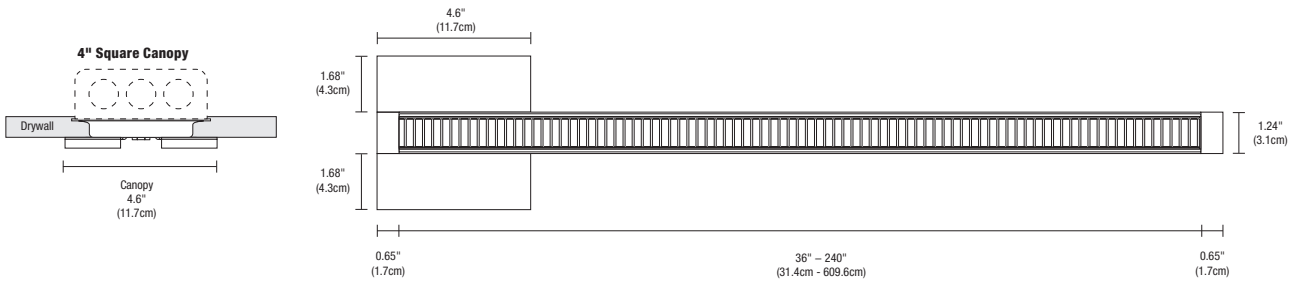

4" Square Split Canopy Shown with Louver - Bottom View