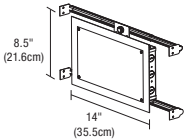

RECOMMENDED CONTROLLERS

8.5" X 14" IN-WALL MOUNTING KIT

Includes Power Supply, Box Cover, and Stud Hangers for installing Junction Box in wall. Select "IW" in the options section of compatible Power Supply ordering codes if an In-Wall Mounting Kit is needed.

ORDERING CODES: PSB-100W-24VDC-RGB-IW