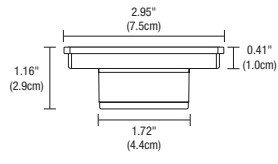

Description:

Full touch controller offers fast and accurate color tone adjustment and independent brightness control. The 1 zone controller can adjust RGB and RGBW LEDs smoothly and accurately. Independent smooth dimming of each channel enables the controller to achieve millions of colors. For indoor applications only, and includes a Power Adapter to operate the controller.

Applications:

Indoor

Power Input:

120-277VAC

Installation:

Fits in a single gang 2.5 inch deep junction box, not to be used with a multi gang box

Output Signal:

USITT DMX 512 (1990)