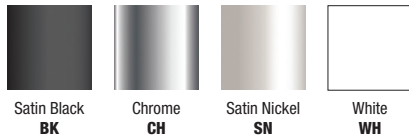

FINISHES

INSTALLATION

- 24VDC Class 2 Remote Power Supply feeding up to 100 watts at a maximum of 40' away
- Includes your choice of Canopy: 1" Rectangle Junction Box or 4.6" Square Canopy or T-Bar end feed
- Includes Mounting Clips (use one every 24")
- Power Supplies sold separately

LENS

Diffused White 100° or Clear Frosted 60° Lens offered with Black or White Louvers

LAMPING

- RGB: Dynamic Red, Green and Blue
- RGB+W: Dynamic Red, Green, Blue and White (2000K)
- 50,000 Hour Lamp Life

REMOTE POWER SUPPLIES*, DIMMERS & CONTROLS (SOLD SEPARATELY)

- Universal Dimming: Universal Dimming (TRIAC, ELV, 0-10V) with corresponding dimmer
- Dynamic Color Changing (DMX)
- Controls: CDMX-1, CTP

*In-Wall Mounting Kits available for select power supplies

APPLICATIONS

Designed for indoor use only. Ideal applications include Architectural Lighting in Offices, Retail, Commercial, Healthcare and Educational environments.

APPROVALS

Class 2 Wiring up to 100 watts, Damp Location Suitable, ETL listed. Title 24 with Universal Power Supply , Made in America