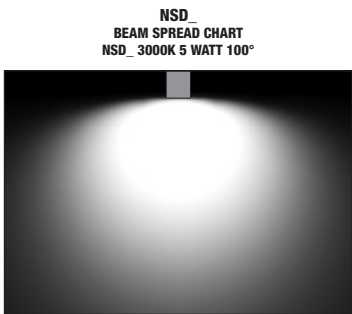

Channel Finishes

Satin Black
BK

Chrome
CH

Satin Nickel
SN

White
WH

NSD_
BEAM SPREAD CHART
NSD_ 3000K 5 WATT 100°

Channel Without Louver
(Shown Actual Size)

Channel With Louver
(Shown Actual Size)