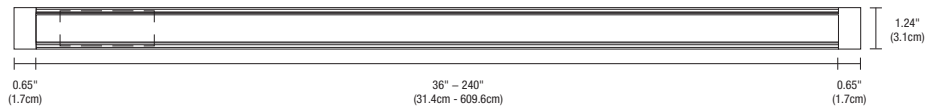

1" Rectangular Canopy Shown without Louver - Bottom View