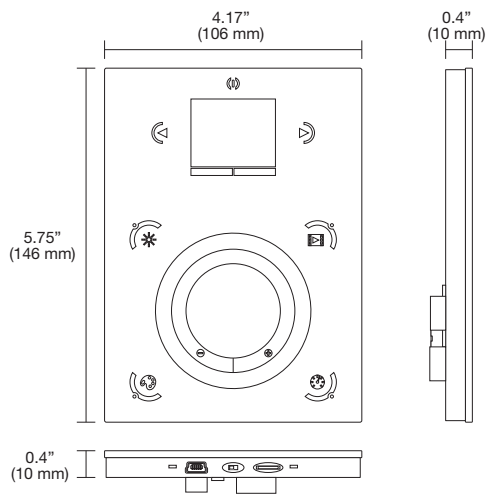

CTP
COLOR TOUCH SCREEN CONTROLLER WITH POWER ADAPTER

REV 08.05.20

DESCRIPTION

Full touch controller offers fast and accurate color tone adjustment and independent brightness control. The 10 zone controller can adjust RGB and RGBW LEDs smoothly and accurately. Independent smooth dimming of each channel enables the controller to achieve millions of colors. For indoor applications only, and includes a Power Adapter to operate the controller.

FEATURES AND BENEFITS

KEY FEATURES:

- Sleek glass design which sits 11mm from the wall
- Graphical color display to show selected environment
- Color/dimmer/speed palette
- Color temperature mixing
- Touch sensitive buttons. No mechanical parts
- Touch sensitive wheel allows for accurate color selection
- Multi-zone microSD memory
- Multi-room control with 500 scenes, 10 zones
- 1024 DMX channels. Control 340 RGB fixtures
- USB & Ethernet connectivity for programming and control
- RS232, Dry Contact Ports and an Infra Red input port
- Clock and calendar with Sunrise/Sunset triggering
- Network communication. Control lighting remotely
- Catalog of designs including black and white glass
- OEM customization of the color palette and logo
- Windows/Mac software to set dynamic colors/effects
- iPhone/iPad/Android remote and programming apps

APPLICATIONS

Indoor

POWER ADAPTER

9VDC 0.65A (included)

POWER INPUT

7VDC 0.6A

OUTPUT SIGNAL

DMX512 1,024 channels total

INPUT SIGNAL

Universal IR receiver (Sold Separately), RS232, Contact Closure, Live Computer Link, DMX512, WiFi

CONNECTIONS

USB, Ethernet, RS232, Clock, 8 dry contact ports, open drain output

MEMORY

microSD (32GB Max)

COMPUTER AND MOBILE DEVICE REQUIREMENTS

IPHONE/IPAD/ANDROID:

The controller may be used with any of the following apps: DMX Lightpad 3, Easy Remote and Arcolis may be downloaded from App Store or Google Play.

ESA PRO SOFTWARE (WINDOWS ONLY, TIMELINE AND MULTI-ZONE):

Windows ME, XP, Vista, 7 or 8 (32 bits and US 2.0, computer connection required for initial setup only.)

ESA2 SOFTWARE (WINDOWS/MAC, SINGLE ZONE):

Windows ME, XP, Vista, 7 or 8
Mac OS X 10.7 (Lion), 10.8 (Mountain lion), 10.9 (Mavericks), 10.10 (Yosemite)