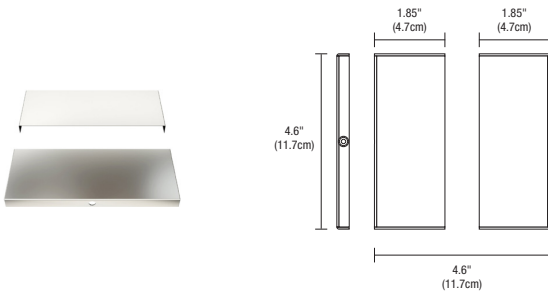

4" SQUARE SPLIT CANOPY (INCLUDED, WITH 4S SELECTED IN FIXTURE ORDERING CODE)

The 4 inch square canopy fits on a standard 4 inch electrical box with round plaster ring. It fits flush along channel while covering junction box. The Canopy may float anywhere along the channel and comes in five finishes.

CEILING MOUNTING T-BAR CLIP (INCLUDED)

Included with all Channels, 1 per 2'. Mounts flush anywhere along the T-Bar grid.