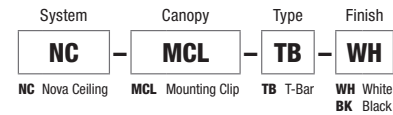

NOVA CEILING SURFACE LINEAR
DOWNLIGHT WITH REMOTE POWER, RGB & RGB+W

REV 08.05.20

Components: J-box, Split Canopies, and Mounting Clips are included and sold separately for replacement

1" RECTANGLE CANOPY AND J-BOX (INCLUDED, WITH 1R SELECTED IN FIXTURE ORDERING CODE)

The Slim-Profile Junction Box with hanger bars mounts to studs spaced between 14.5 and 25 inches apart behind drywall. Allows low voltage DC wires from remote power supply to connect to channel wires. The junction box opening is covered by the fixture for a clean, safe connection. Includes a goof plate, for poor plastering around j-box.

4" SQUARE SPLIT CANOPY (INCLUDED, WITH 4S SELECTED IN FIXTURE ORDERING CODE)

The 4 inch square canopy fits on a standard 4 inch electrical box with round plaster ring. It fits flush along channel while covering junction box. The Canopy may float anywhere along the channel and comes in five finishes.

CEILING MOUNTING T-BAR CLIP (INCLUDED)

Included with all Channels, 1 per 2'. Mounts flush anywhere along the T-Bar grid.

CEILING MOUNTING LOCKING CLIP (INCLUDED)

Ceiling Mounting Locking clips are provided with every two feet of Nova Channel and may be ordered separately as replacement parts. The channel slides into the clip and locks in place staying securely fastened to the ceiling.