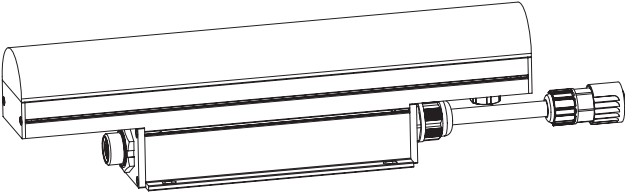

## PIXEL BAR™

Client:

Project:

Type:

Order Code:

Quantity:

**Pixel Bar** is an outdoor rated, pixel controllable, direct view LED fixture. It is available with a rounded or flat diffused lens, is IP66 rated, and has an internal 90-277VAC auto switching power supply. Available in RGBW, RGBA, dynamic white or single color white, it is ideal for any interior or exterior application requiring seamless strips of light and AC power.

### SPECIFICATIONS

Colors	Spectrum RGBW (W=3000K), RGBA, Dynamic White (2700K-6000K)
Beam Angle	168°
Photometrics	100 lumens per foot (estimated), testing in progress
Pixel Distance & Quantity	3" (75mm) - 4 pixels per 1', 16 pixels per 4'
Control	DMX/RDM (RDM addressing)
Max Fixtures in Series	100' interconnected
Mounting	Bolt or screw directly to surface, M4 mounting holes on each side of the fixture
Power Consumption	8W (1'), 32W (4')
Operating Voltage	100-277VAC, 50/60Hz
Lumen Maintenance	L70 @ 100,000 hours (25° C)
Finish	Silver / finished aluminum, optional marine coating available
Housing Material	Aluminum
Ambient Operating Temp.	-40° F to 122° F (-40° C to 50° C)
IP Rating	IP66, Wet location
Fixture Connectors	Linkable multi-pin AC + signal cable, bare wire feed cable (wire in an enclosure - by others)
Warranty	5 Years, limited
Weight	<b>1'</b> 2.65 lbs (1.2 kg) / <b>4'</b> 10.6 lbs (4.8 kg)
Dimensions	<b>L</b> 12"/48" x <b>W</b> 2.36" x <b>H</b> 3.3" ( <b>L</b> 305/1220 x <b>W</b> 60 x <b>H</b> 82.5 mm)
Certifications	 