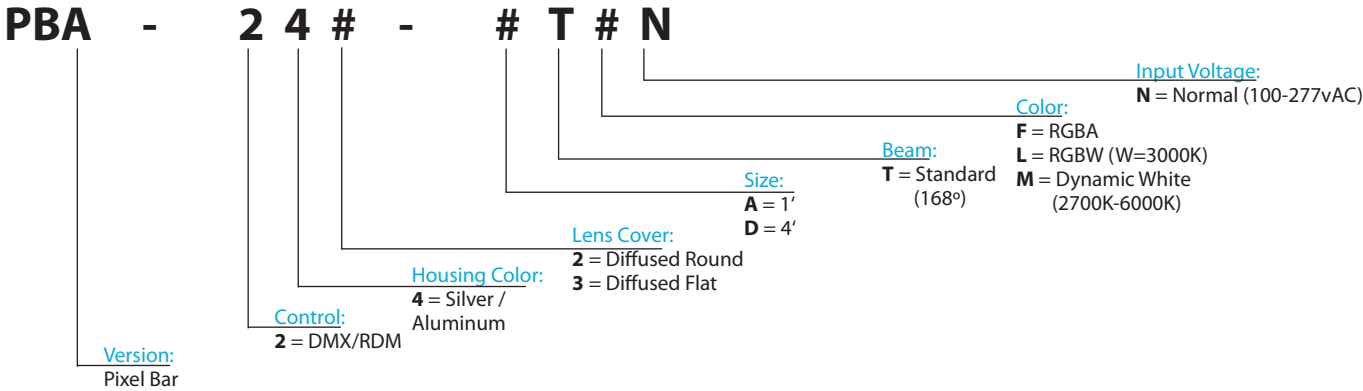

PIXEL BAR™

ORDER CODES

* Indicates Special Order

RELATED COMPONENTS

Connection Cables

Fixture Setup Accessories