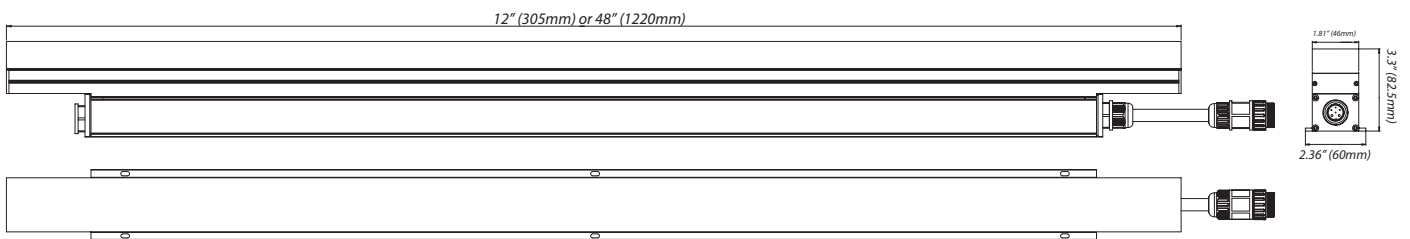

Diffused Flat