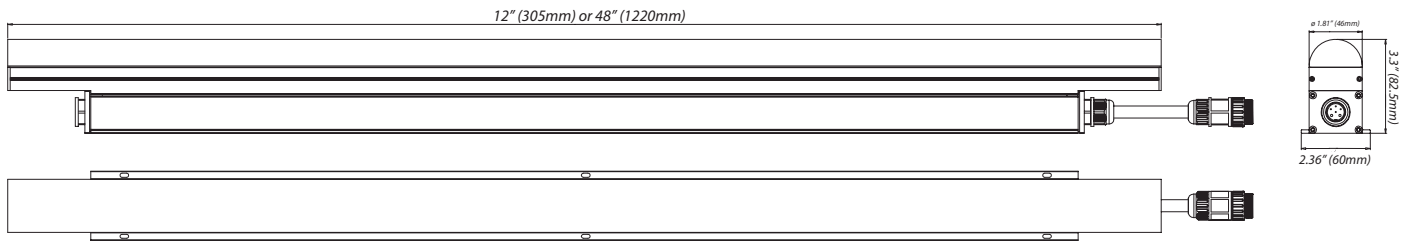

DIMENSIONS

Diffused Round