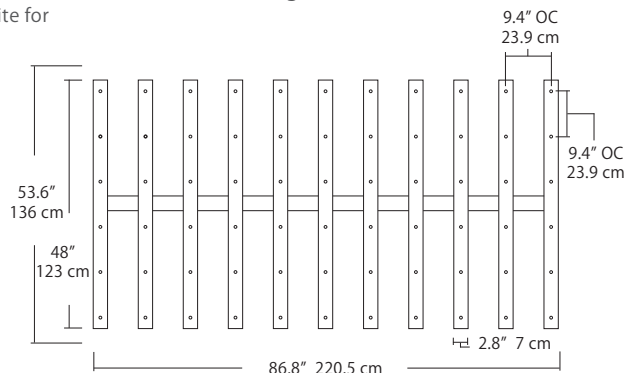

Solo 48" Grid Configuration