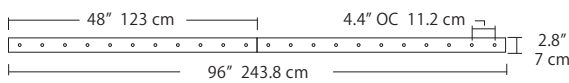

Solo

Solo 48" Linear Configuration - See [Solo Linear Configuration](#) section of our website for specific information (#)