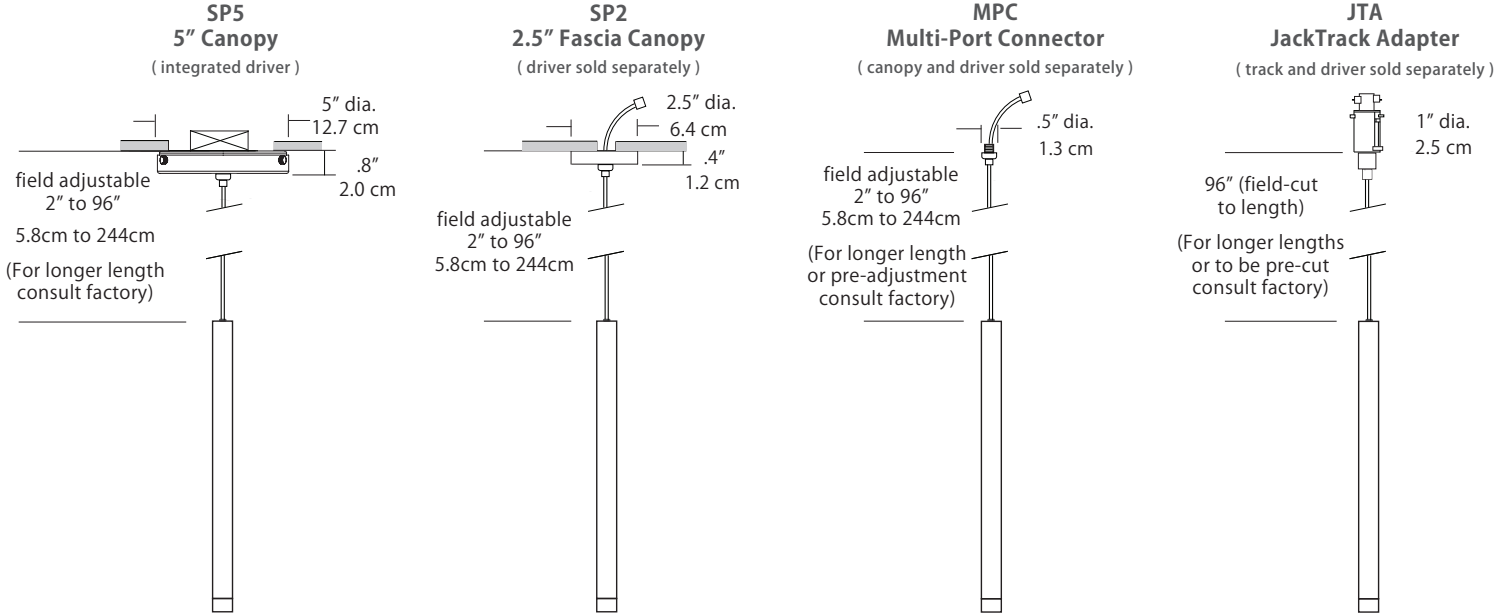

**Wattage**

<p><b>Wattage</b></p>  <p>5W</p>	<p><b>5W</b> = 5 Watts / 365 Lumens</p> <p>(Lumens measured at 3000K)</p>
---	---

**Mounting**

<p><b>Mounting</b></p>  <p>SP5 SP2 MPC JTA</p>	<p><b>SP5</b> = 5" canopy with integrated driver (included), attaches to rear of canopy and sits inside ceiling mounted junction box <i>Cable with modular connector attaches to canopy w/ integrated universal driver (120-277V / TRIAC, ELV, 0-10V dimming)</i></p> <p><b>SP2</b> = 2.5" thin profile canopy that attaches flush to a rigid ceiling (driver sold separately) <i>Cable with modular connector (and optional wire harness) attaches to a remote driver</i></p> <p><b>MPC</b> = Multi-port connector attaches to any of BlackJack's Multi-Port canopies (canopy and driver sold separately) <i>Cable with modular connector attaches to a driver inside a Multi-Port canopy (driver may be remote)</i></p> <p><b>JTA</b> = Adapter connects the pendant in any position along the JackTrack system (track and driver sold separately) <i>Cable is cut to length and inserted in a connector at the bottom of the JackTrack adapter</i></p>
---	---

**Max Cable Length**

<p><b>Length</b></p>  <p>BLANK ###</p>	<p><b>BLANK</b> = Leave blank for standard 96" cable length.</p> <p><b>###</b> = Specify maximum cable length needed for fixture (in inches).</p> <p>Factory pre-configuration of cable length is available. Consult factory for details.</p>
---	---