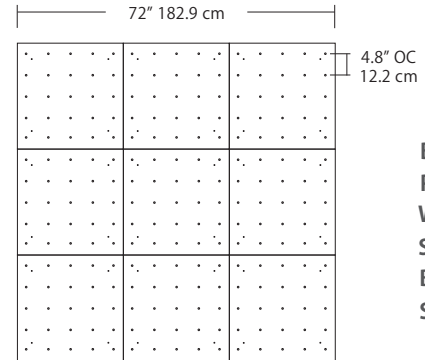

For more information see www.Blackjacklighting.com

(# symbol indicates additional specification required)

System	Pendant Mounting	Configuration Examples	Finish Options

Quatro

Square Configurations - See [Quatro Square Configurations](#) section of our website for specification information (#)

4S (4' 2x2 / 9 Port)
MQ-2409-##-4S-##

6S (6' 3x3 / 25 Port)
MQ-2425-##-6S-##

MQ

- **BL** Matte Black
- **PC** Pol. Chrome
- **WH** White
- **SG** Satin Gold
- **BZ** Bronze
- **SS** Satin Silver

Linear Configurations - See [Quatro Linear Configurations](#) section of our website for specification information (#)

4L (4'x2' / 9 Port)
MQ-2409-##-4L-##

6L (6'x2' / 25 Port)
MQ-2425-##-6L-##

Duo

Linear Configurations - See [Duo Linear Configurations](#) section of our website for specification information (#)

6L (6'4"x6" / 10 Port)
MD-3810-##-6L-##

MD

- **BL** Matte Black
- **PC** Pol. Chrome
- **WH** White
- **SG** Satin Gold
- **BZ** Bronze
- **SS** Satin Silver

9L (9'6"x6" / 18 Port)
MD-3818-##-9L-##

Solo

Solo 48" Linear Configuration - See [Solo Linear Configuration](#) section of our website for specific information (#)

Solo (L) Configuration

Solo 22" Grid Configuration - See [Solo Grid Configuration](#) section of our website for specific information (#)

MS

Solo 48" Grid Configuration

- **BL** Matte Black
- **PC** Pol. Chrome
- **WH** White
- **SG** Satin Gold
- **BZ** Bronze
- **SS** Satin Silver