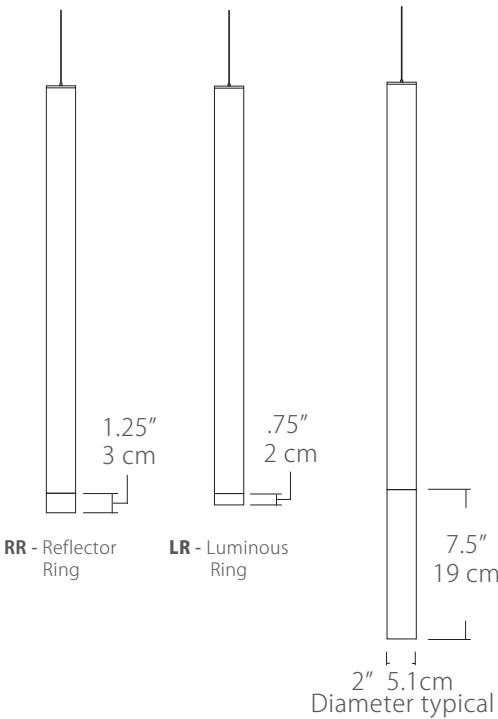

**Specifications**

- Color Rendering Index: 90CRI
- LED Color Temperature: 3000K (standard)
- Cable Length: 8' (see page 2 for detail), for longer lengths consult factory
- Lumens: 5W/ 365 Lumens
- Lamping: 5W
- For recommended dimmers see <https://www.blackjacklighting.com/dimming-information>

**Dimensions**

**Diffusers**

**ORDERING GUIDE**

Category	Series	Diffuser	Size	Finish	Color Temp.	Wattage	Mounting	Length
<b>SP</b> SP Small Pendant	<b>NV2</b> NV2 24" Novo	<b>RR</b> 3" Reflector Ring <b>LR</b> 1" Luminous Ring <b>FR</b> 7" Frosted <b>BU</b> 7" Bubble	<b>02</b> 02 2" Diameter	<b>Standard</b> BL Black PC Polished Chrome WH White <b>Special Order</b> BZ Bronze SG Satin Gold SS Satin Silver	<b>30K</b> 27K 2700K 30K 3000K 35K 3500K 40K 4000K	<b>5W</b> 5W 5Watts/ 365 Lm	<b>SP5</b> 5" Canopy <b>SP2</b> 2.5" Fascia Canopy <b>MPC</b> Multi-Port Connector <b>JTA</b> JackTrack Adapter	<b>BLANK</b> (Leave blank for standard 96" cable length) ### for cable length longer than 96" specify cable length in inches

**Max Cable Length**

<p><b>Length</b></p>  <p>BLANK ###</p>	<p><b>BLANK</b> = Leave blank for standard 96" cable length.</p> <p><b>###</b> = Specify maximum cable length needed for fixture (in inches).</p> <p>Factory pre-configuration of cable length is available. Consult factory for details.</p>
---	---