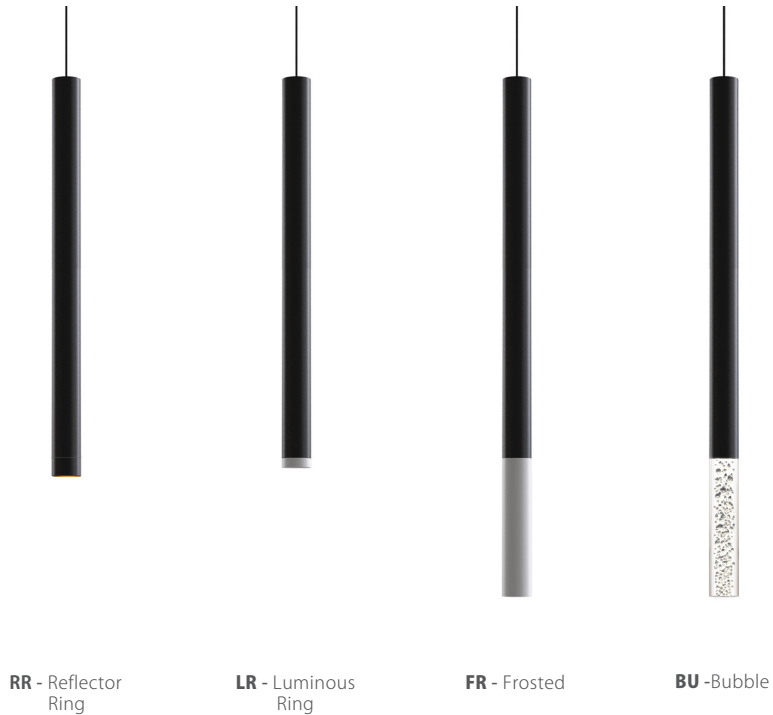

**Project:**

**Note:**

**Type:**

**Quantity:**

**Model#:** SP - NV2 -      - 02 -      -      - 5W -      -     

**Description**

An extension of the Novo family. This 24" pendant housing is compatible with any of the 4 stylistic and purposeful diffusers.

**Features**

- Available with screw-in reflector or optical acrylic light guide diffusers
- Suspends from an 8' adjustable cable
- Damp location rated

**Options**

- Color Temperature: 2700K, 3000K, 3500K, 4000K
- Standard Finishes: BL - Matte Black, PC - Polished Chrome or WH - White
- Special Order Powder Coat Finishes: BZ - Bronze, SG - Satin Gold or SS - Satin Silver
- Light Guide: RR - Reflector Ring, LR - Luminous Ring, FR - Frosted or BU - Bubble
- Mounting: See page 2 for mounting options

**Dimensions**

**Diffusers**

**ORDERING GUIDE**

Category	Series	Diffuser	Size	Finish	Color Temp.	Wattage	Mounting	Length
<b>SP</b> SP Small Pendant	<b>NV2</b> NV2 24" Novo	<b>RR</b> 3" Reflector Ring <b>LR</b> 1" Luminous Ring <b>FR</b> 7" Frosted <b>BU</b> 7" Bubble	<b>02</b> 02 2" Diameter	<b>Standard</b> BL Black PC Polished Chrome WH White <b>Special Order</b> BZ Bronze SG Satin Gold SS Satin Silver	<b>30K</b> 27K 2700K 30K 3000K 35K 3500K 40K 4000K	<b>5W</b> 5W 5Watts/ 365 Lm	<b>SP5</b> 5" Canopy <b>SP2</b> 2.5" Fascia Canopy <b>MPC</b> Multi-Port Connector <b>JTA</b> JackTrack Adapter	<b>BLANK</b> (Leave blank for standard 96" cable length) ### for cable length longer than 96" specify cable length in inches

**Example:** SP-NV2-RR-02-BL-30K-5W-SP2-

(30K Standard) (See page 2 for mounting information)

**Finish**

<p><b>Finish</b></p>  <p>PC BL WH BZ SG SS</p>	 <p><b>PC</b> - Polished Chrome</p>	 <p><b>BL</b> - Matte Black</p>	 <p><b>WH</b> - White</p>	 <p><b>BZ</b> - Bronze</p>	 <p><b>SG</b> - Satin Gold</p>	 <p><b>SS</b> - Satin Silver</p>
<p><b>Standard Finishes</b></p>			<p><b>Special Order Powder Coat Finishes</b></p>			