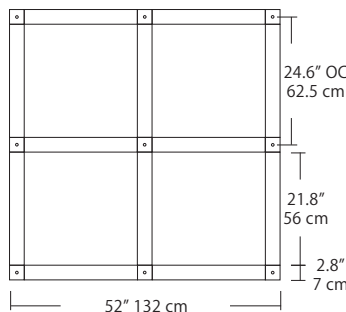

Solo 22" Grid Configuration - See [Solo Grid Configuration](#) section of our website for specific information (#)

MS