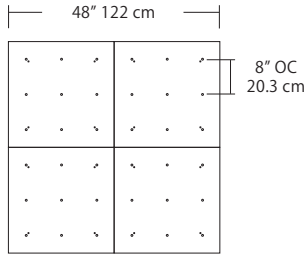

For more information see www.Blackjacklighting.com

(# symbol indicates additional specification required)

System	Pendant Mounting	Configuration Examples	Finish Options

Quatro

Square Configurations - See [Quatro Square Configurations](#) section of our website for specification information (#)

4S (4' 2x2 / 9 Port)
MQ-2409-##-4S-##

6S (6' 3x3 / 25 Port)
MQ-2425-##-6S-##