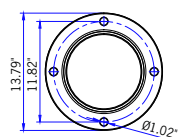

Mounting Detail

Additional Options (Consult Factory For Pricing)