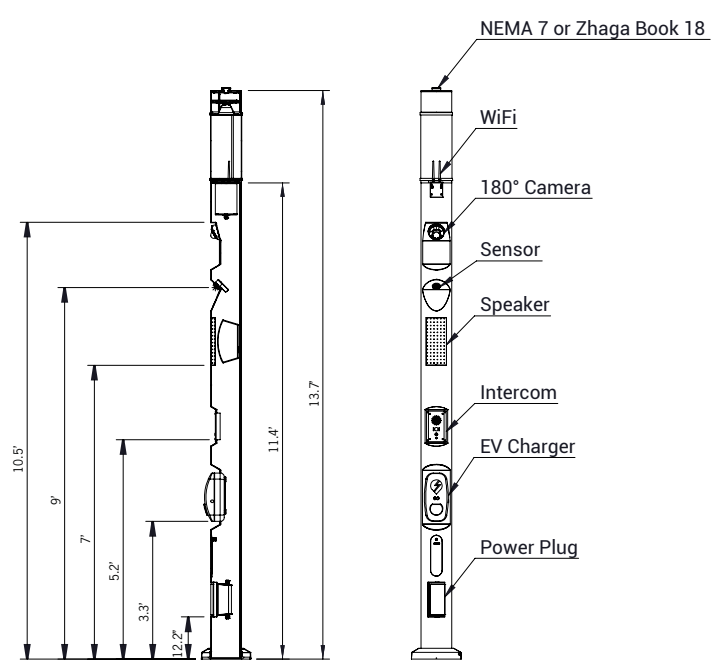

UAR-21162

Arizona 8 Light Column

PROJECT		DATE	
QUANTITY		TYPE	
		NOTE	

ORDERING EXAMPLE || UAR - 21162 - 37w LED - T2 - RGBW30 - 02 - 120/277v - FP

UAR-21162						
LAMP	BEAM	LED COLOR	RGBW COLOR POLE	FINISH COLOR	VOLTAGE	PATTERN
37w LED 3519 Lumens	T2 - Type II Distribution T3 - Type III Distribution T4 - Type IV Distribution	W27 - 2700K W30 - 3000K W35 - 3500K W40 - 4000K	RGBW30 - Warm White 3200K RGBW40 - Neutral White 4000K RGBW65 - Cool White 6850K	01 - BLACK RAL 9011 02 - DARK GREY RAL 7043 03 - WHITE RAL 9003 04 - METALLIC SILVER RAL 9006 05 - MATTE SILVER RAL 9006 06 - LIGMAN BRONZE 07 - CUSTOM RAL	120/277v Other - Specify	BP - Bubble Pattern FP - Floral Pattern

ADDITIONAL OPTIONS

- DIM - 0-10v Dimming
- NAT - Natatorium Rated
- GFCI - GFCI Box
- HSS - House Side Shield
- HCT - Custom Height (Specify)
- A90991-U - Zhaga Book 18 Mounted On Top of Fixture
- A90991-D - Zhaga Book 18 Mounted Below Fixture
- A90891 - NEMA 7
- A91591 - Round Power Plug
- A91291 - Speaker
- A91091 - WiFi
- A91691-L2 - Motion Sensor (Up to 10ft)
- A91691-L7 - Motion Sensor (Up to 40ft)
- A91191 - Camera
- EV - Electric Vehicle Charger
- A91991 - EO Hub
- A91391 - Intercom
- BPC - Button PhotoCell
- A60491 - Nicolaudie SLESA-U9
- A60691 - Nicolaudie SLESA-UE7
- STCK - Nicolaudie STICK-DE3
- A64491 - Pharos TPC DALI 1
- A64691 - Pharos TPC DMX 2
- A64591 - Pharos POE Connect
- A64791 - Pharos RDM DMX Splitters
- A64991 - Pharos CLOUD
- A63191 - Signal Line 3-way Connect
- A63291 - Main Line 3-way Connect

LIGHCONNECT IoT Ready Arizona

This luminaire is available with NEMA 7 or Zhaga Book 18 sockets for connection to intelligent lighting control systems.