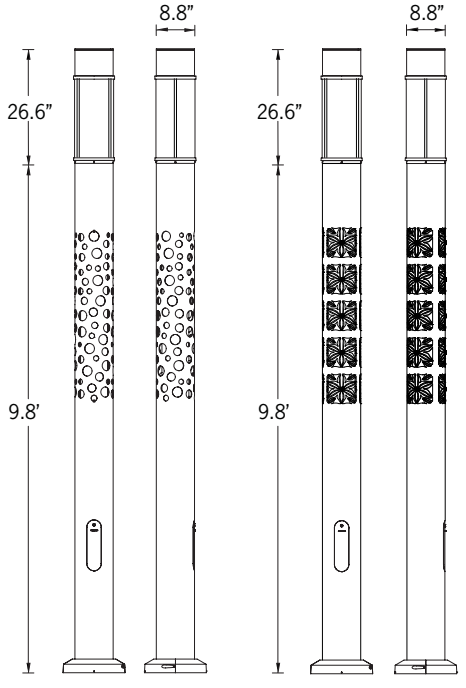

The Arizona 8 is unique in the fact that the pole features a laser cut pattern with internal lighting for static white or color changing RGBW. Patterns can be customized to suit design.

The Arizona 8 is an 8.8" diameter column and incorporates precision optics that provides a type V distribution and type II, III and IV distribution housed within an ultra high impact clear acrylic lens. This modern aesthetic design can be used to light areas, such as campuses, parks, recreational areas and public spaces.

This luminaire is provided with an integral driver housed within a waterproof electrical compartment secured inside the pole. The luminaire is pre-wired with power cord to the handhole to simplify installation. The Arizona is available with two different LED packages, namely COB which is available with a very wide type V distribution and the HP LED version for Type II, III and IV distributions.

Color temperatures include; 2700, 3000, 3500 and 4000 Kelvin for the Arizona top light. Reduced wattages can be provided to adhere to Title 24 requirements. For non standard fixture variations, as well as specific perforated reflector requirements and decorative house side shields, please contact the factory. This product is provided complete with anchor bolts and a laser cut steel bolt template.

Static colored pole illumination is available, please contact factory.

RGBW

Customer provided patterns can be utilized to suit specific visual requirements.

Additional Options (Consult Factory For Pricing)