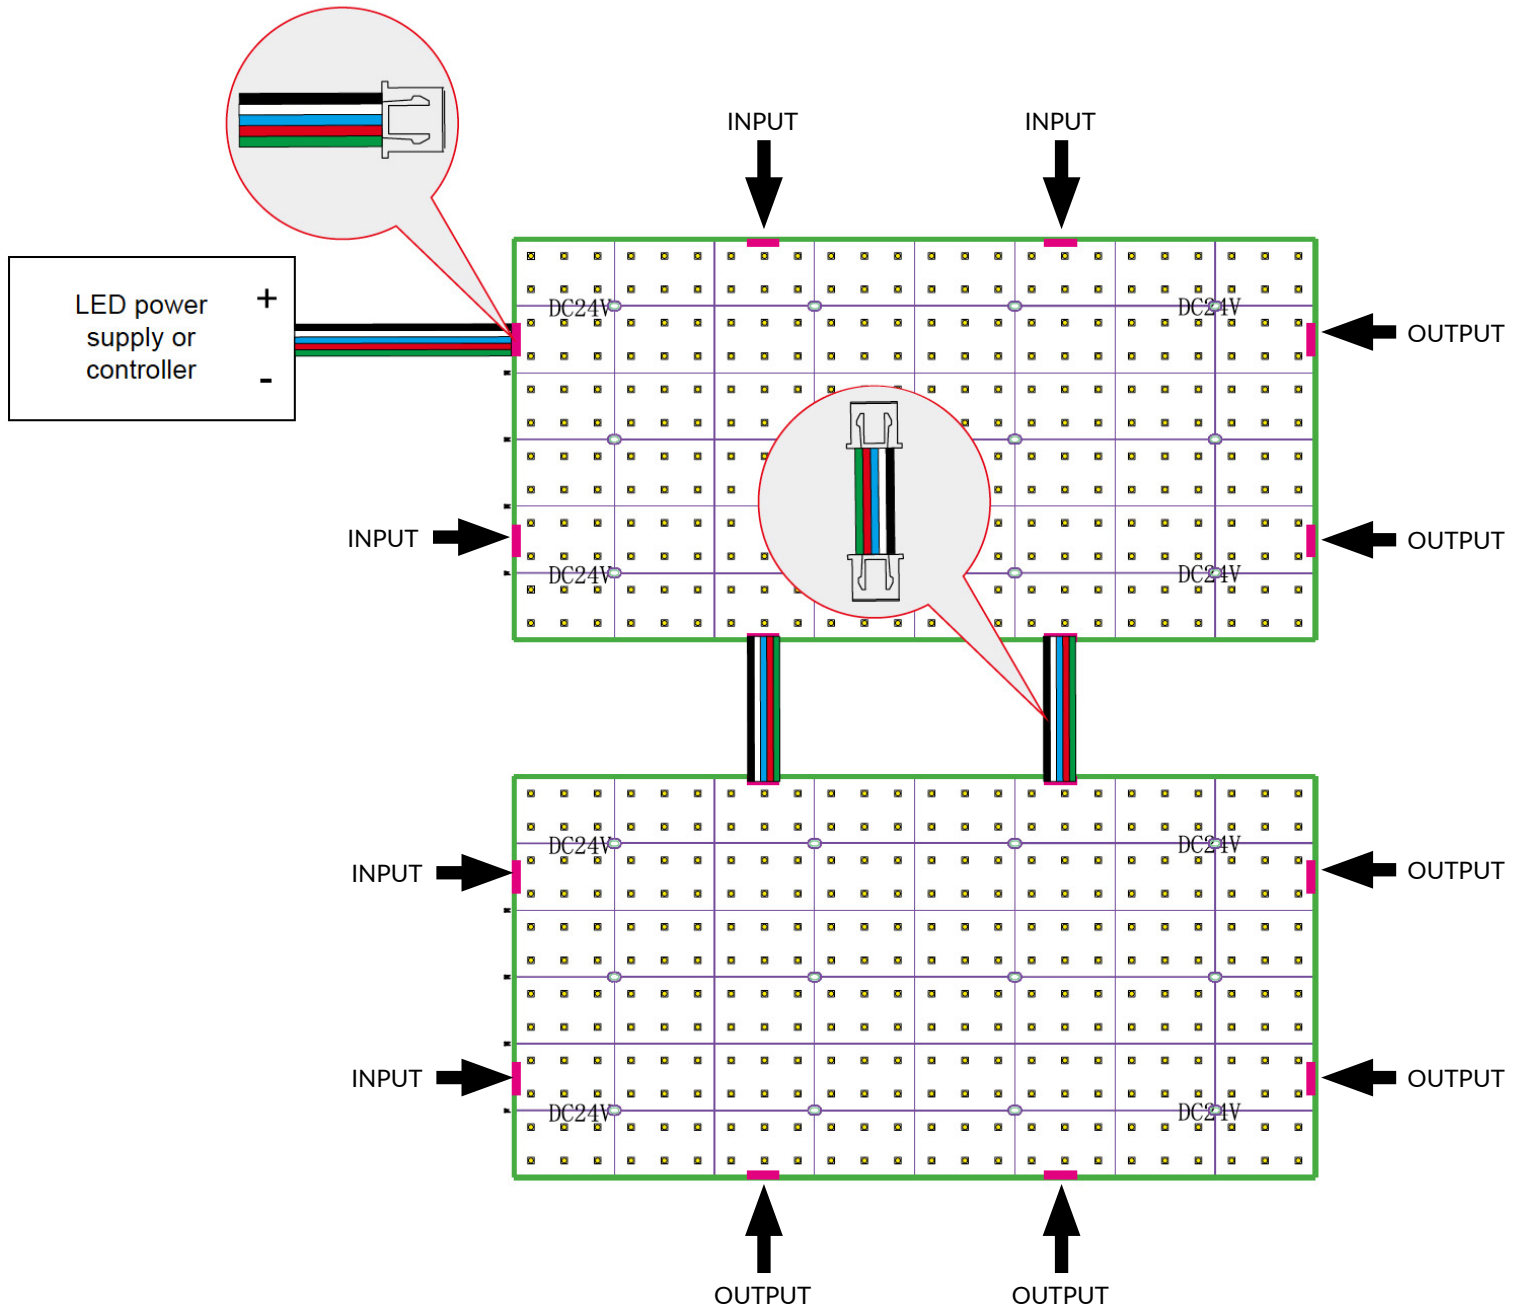

COLOR CHANGING FLEX SHEET

RGBW / Flexible LED Sheet / 24V

TECHNICAL INFORMATION

WATTAGE	46.0W per sheet
IP RATING	IP20 - dry location
TOTAL OUTPUT	RGB30K - 2200 lm Red - 296 lm Green - 845 lm Blue - 171 lm 3000K - 1034 lm
INPUT VOLTAGE	24VDC
CRI	90+
CUT LENGTH	Cuttable every 8 LEDs or 2" x 3" sections
MAXIMUM RUN	2 sheets in series connection
SHEET DIMENSIONS	24" W x 12" H (610mm x 305mm)
ADHESIVE BACKING	Yes - 3M™ mounting adhesive tape
LIFESPAN	50,000 hrs
WARRANTY	3 year limited
POWER SUPPLY	Compatible with all non-dimmable 24VDC power supplies - see power supply section of website

SERIES	IP RATING	COLOR	VOLTAGE
LLI-FS46.0W	20	R30	24V

COLOR CHANGING FLEX SHEET

RGBW / Flexible LED Sheet / 24V

INSTALLATION / MOUNTING OPTIONS

Screw holes (detail)

COLOR CHANGING FLEX SHEET

RGBW / Flexible LED Sheet / 24V

WIRING DIAGRAM

NOTE: Polarity is crucial for correct operation. Note the "input" and "output" labeling on each terminal before connecting.

COLOR CHANGING FLEX SHEET

RGBW / Flexible LED Sheet / 24V

PHOTOMETRY & TESTING

Unit: cd
 AVERAGE BEAM ANGLE(50%): 120.5°
 — C0/180,120.6°
 — C90/270,120.4°

Flux Out: 798.0lm

Height	Eavg, Emax	Beam Angle: 120.00°	Diameter
1cm	846664,4418079lx		3.46cm
2cm	211666,1104520lx		6.93cm
3cm	94074,490898lx		10.39cm
4cm	52917,276130lx		13.86cm
5cm	33867,176723lx		17.32cm
6cm	23518,122724lx		20.78cm
7cm	17279,90165lx		24.25cm
8cm	13229,69032lx		27.71cm
9cm	10453,54544lx		31.18cm
10cm	8467,44181lx		34.46cm