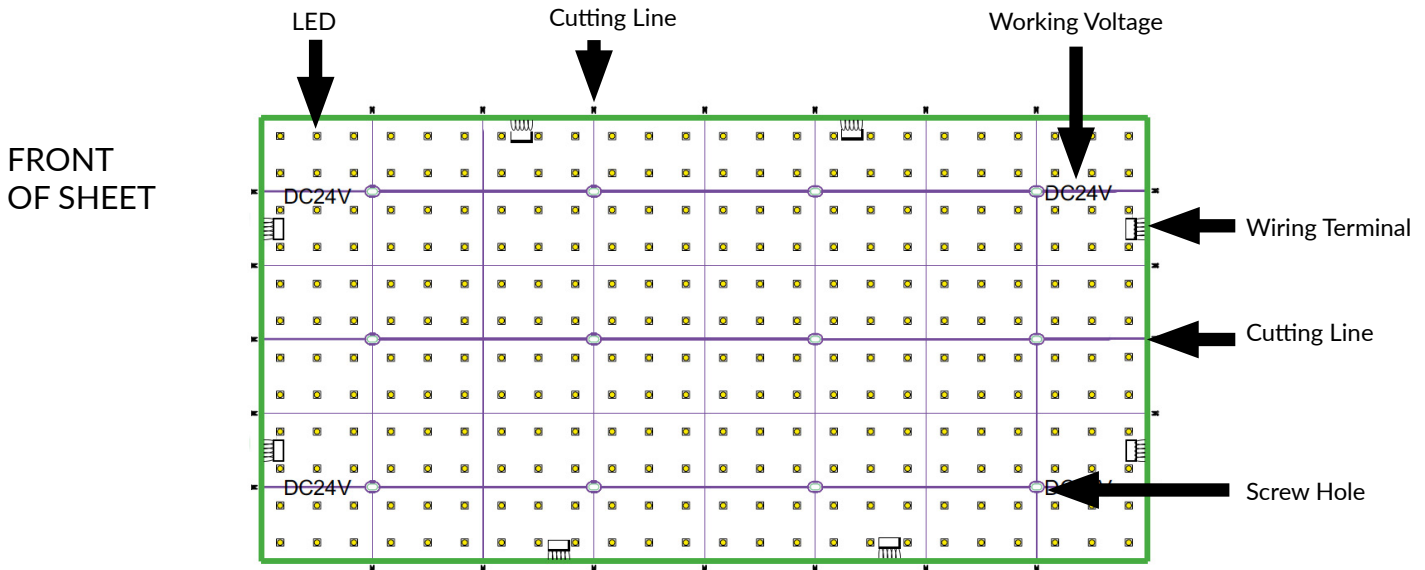

COLOR CHANGING FLEX SHEET

RGBW / Flexible LED Sheet / 24V

INSTALLATION / MOUNTING OPTIONS