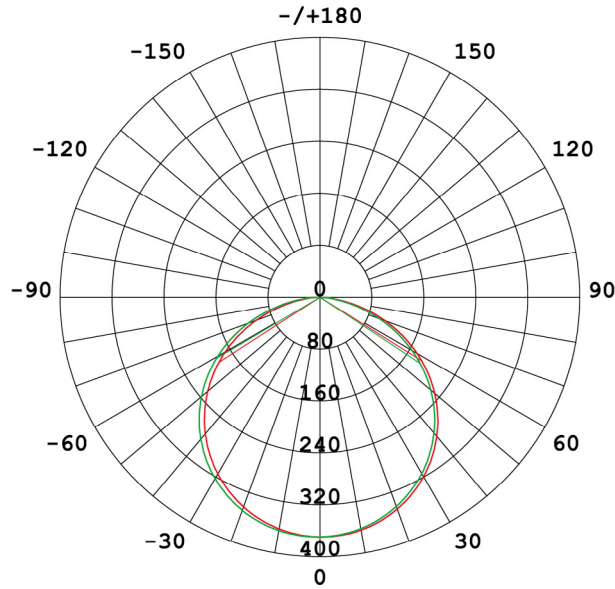

COLOR CHANGING FLEX SHEET

RGBW / Flexible LED Sheet / 24V

TECHNICAL INFORMATION

WATTAGE	46.0W per sheet
IP RATING	IP20 - dry location
TOTAL OUTPUT	RGB30K - 2200 lm Red - 296 lm Green - 845 lm Blue - 171 lm 3000K - 1034 lm
INPUT VOLTAGE	24VDC
CRI	90+
CUT LENGTH	Cuttable every 8 LEDs or 2" x 3" sections
MAXIMUM RUN	2 sheets in series connection
SHEET DIMENSIONS	24" W x 12" H (610mm x 305mm)
ADHESIVE BACKING	Yes - 3M™ mounting adhesive tape
LIFESPAN	50,000 hrs
WARRANTY	3 year limited
POWER SUPPLY	Compatible with all non-dimmable 24VDC power supplies - see power supply section of website

WIRING DIAGRAM

NOTE: Polarity is crucial for correct operation. Note the "input" and "output" labeling on each terminal before connecting.

COLOR CHANGING FLEX SHEET

RGBW / Flexible LED Sheet / 24V

PHOTOMETRY & TESTING

Unit: cd
 AVERAGE BEAM ANGLE(50%): 120.5°
 — C0/180,120.6°
 — C90/270,120.4°

Flux Out: 798.0lm

Height	Eavg, Emax	Beam Angle: 120.00°	Diameter
1cm	846664,4418079lx		3.46cm
2cm	211666,1104520lx		6.93cm
3cm	94074,490898lx		10.39cm
4cm	52917,276130lx		13.86cm
5cm	33867,176723lx		17.32cm
6cm	23518,122724lx		20.78cm
7cm	17279,90165lx		24.25cm
8cm	13229,69032lx		27.71cm
9cm	10453,54544lx		31.18cm
10cm	8467,44181lx		34.46cm