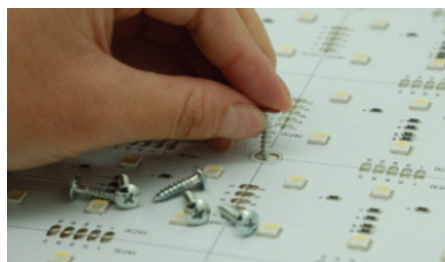

COLOR CHANGING FLEX SHEET

RGBW / Flexible LED Sheet / 24V

INSTALLATION / MOUNTING OPTIONS

Screw holes (detail)