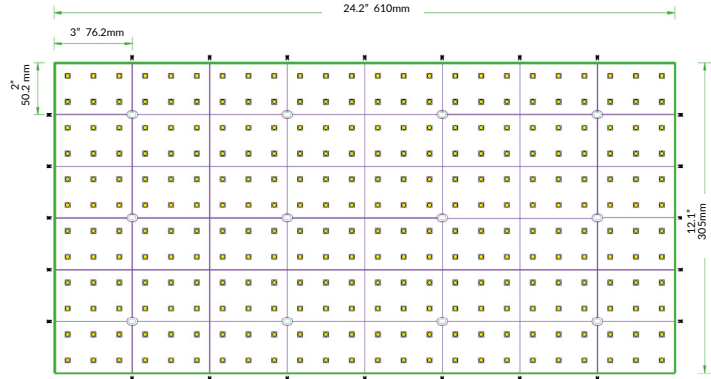

COLOR CHANGING FLEX SHEET

RGBW / Flexible LED Sheet / 24V

TECHNICAL INFORMATION

WATTAGE	46.0W per sheet
IP RATING	IP20 - dry location
TOTAL OUTPUT	RGB30K - 2200 lm Red - 296 lm Green - 845 lm Blue - 171 lm 3000K - 1034 lm
INPUT VOLTAGE	24VDC
CRI	90+
CUT LENGTH	Cuttable every 8 LEDs or 2" x 3" sections
MAXIMUM RUN	2 sheets in series connection
SHEET DIMENSIONS	24" W x 12" H (610mm x 305mm)
ADHESIVE BACKING	Yes - 3M™ mounting adhesive tape
LIFESPAN	50,000 hrs
WARRANTY	3 year limited
POWER SUPPLY	Compatible with all non-dimmable 24VDC power supplies - see power supply section of website

RECOMMENDED APPLICATIONS:

- Back-lit graphics
- Sign lighting
- Retail displays

CONNECTORS:

One (1) power connector (length 48") and two (2) connector cables are included with each sheet. Do not exceed 6A.

WIRING DIAGRAM

NOTE: Polarity is crucial for correct operation. Note the "input" and "output" labeling on each terminal before connecting.

COLOR CHANGING FLEX SHEET

RGBW / Flexible LED Sheet / 24V

PHOTOMETRY & TESTING

Unit: cd
 AVERAGE BEAM ANGLE(50%): 120.5°
 — C0/180,120.6°
 — C90/270,120.4°

Flux Out: 798.0lm

Height	Eavg, Emax	Beam Angle: 120.00°	Diameter
1cm	846664,4418079lx		3.46cm
2cm	211666,1104520lx		6.93cm
3cm	94074,490898lx		10.39cm
4cm	52917,276130lx		13.86cm
5cm	33867,176723lx		17.32cm
6cm	23518,122724lx		20.78cm
7cm	17279,90165lx		24.25cm
8cm	13229,69032lx		27.71cm
9cm	10453,54544lx		31.18cm
10cm	8467,44181lx		34.46cm