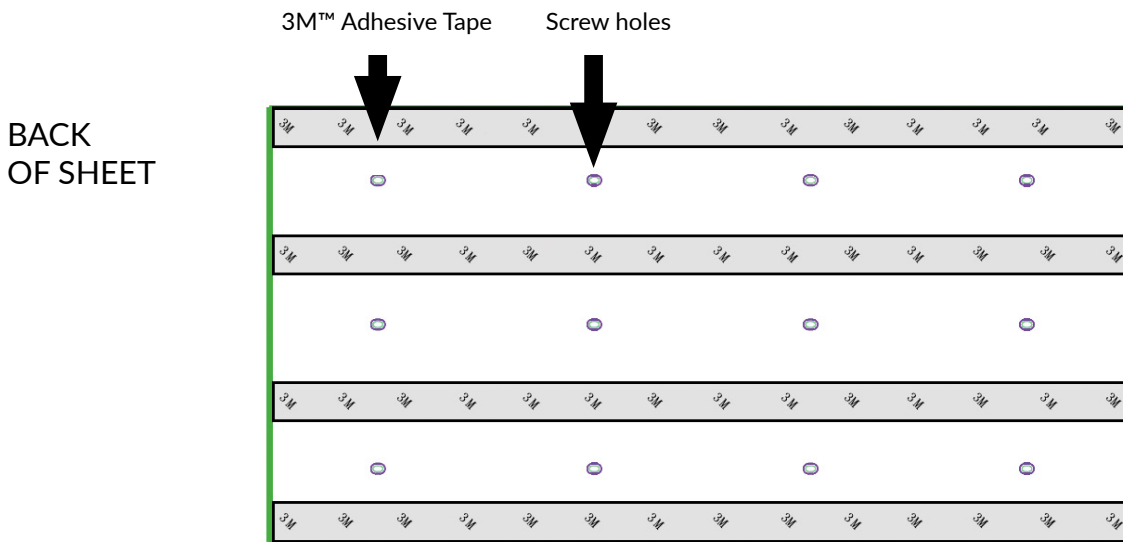

COLOR CHANGING FLEX SHEET

RGBW / Flexible LED Sheet / 24V

INSTALLATION / MOUNTING OPTIONS