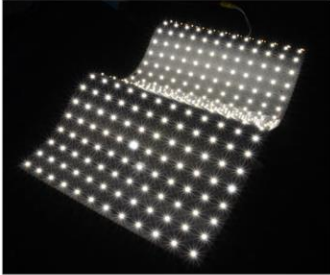

DYNAMIC WHITE
12" x 24" 288 LED LIGHT SHEET

Rep: _____
Project: _____
Type: _____
Product Code: _____

GENERAL

ENVIRONMENT	UL Damp & Dry; -40°F to 158°F
LED DRIVER & CONTROL	Class 2 Constant Current Driver DMX Controllable, 0-10V Mixable
LUMEN MAINTENANCE	TM-21-11: L70 > 200,000 hrs. @ 185°F
PHOTOMETRY	Viewing angle at 50% Iv: 120°
IES FILES	Available upon request
SUBSTRATE	PET Flexible Diffuse reflective surface