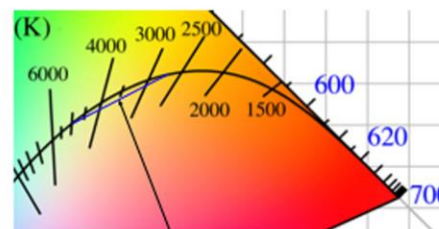

LumaFilm Dynamic White
Clean White Light Mixing

COLOR RENDERING
80 CRI minimum

STANDARD CCT
2700K TO 5000K

CUSTOM CCT*:
2200K TO 6500K

*Minimum Order Required