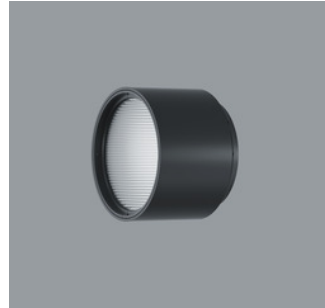

**A0032734** Black  
 LED module: 18.2W 2156lm 2700 - 7500K Tunable white  
 Casambi Bluetooth  
 Version 1  
 Size M  
 Lens Unit wide framing

**Product description**  
 Housing: Die-cast aluminum, powder-coated; can be swiveled through 270° on the bracket. Upper cover made of polymer.  
 Bracket: die-cast aluminum/polymer, coated; rotatable through 360° on the adapter.  
 Minirail adapter for ERCO Minirail 48V track: polymer, black.  
 ERCO control gear.  
 Add-on Control Unit: Casambi Bluetooth.  
 LED module: high-power LEDs. Color mixer. Collimating lens made of optical polymer.  
 Lens Unit: aluminum/polymer, coated black, pivotable through 360°. 2 projection lenses, continuously focusable.  
 Framing attachment: stainless steel, black. Aperture.  
 Control via Casambi app (Android/iOS) with Bluetooth Low Energy (BLE)-capable mobile devices or "Casambi Ready" products.  
 Weight 2.93lbs / 1.33kg

## Accessories

**AC002016**  
 Lens unit spot  
 Polymer, black lacquered, can be rotated through 360°. Replacement without tools.  
 Darklight lens made of optical polymer.  
 Optical cut-off 50° from horizontal.

**AC002019**  
 Lens unit oval wide flood  
 Polymer, black lacquered, can be rotated through 360°. Replacement without tools.  
 Anti-reflective Spherolit lens made of optical polymer.

**AC002014**  
 Lens unit flood  
 Polymer, black lacquered, can be rotated through 360°. Replacement without tools.  
 Darklight lens made of optical polymer.  
 Optical cut-off 40° from horizontal.

**AC002017**  
 Lens unit wallwash  
 Polymer, black lacquered, can be rotated through 360°. Replacement without tools.  
 Anti-reflective Spherolit lens made of optical polymer.

**AC002011**  
 Lens unit wide flood  
 Polymer, black lacquered, can be rotated through 360°. Replacement without tools.  
 Darklight lens made of optical polymer.  
 Optical cut-off 40° from horizontal.