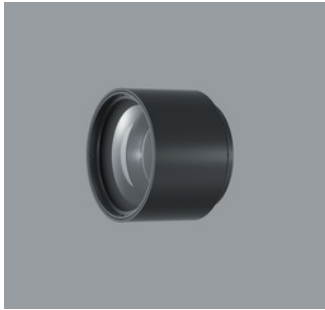

Accessories

AC002016
Lens unit spot
Polymer, black lacquered, can be rotated through 360°. Replacement without tools.
Darklight lens made of optical polymer.
Optical cut-off 50° from horizontal.