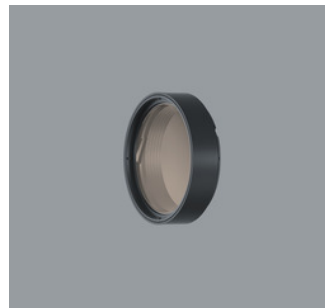

AC006033
Marbled Meat Filter
Filter holder: polymer, black, can be rotated through 360°. Replacement without tools.