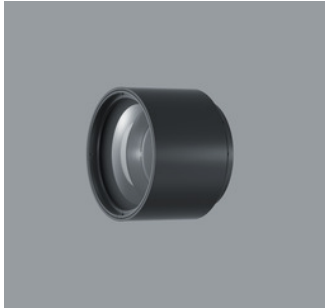

**A0032734** Black  
 LED module: 18.2W 2156lm 2700 - 7500K Tunable white  
 Casambi Bluetooth  
 Version 1  
 Size M  
 Lens Unit wide framing

**Product description**  
 Housing: Die-cast aluminum, powder-coated; can be swiveled through 270° on the bracket. Upper cover made of polymer.  
 Bracket: die-cast aluminum/polymer, coated; rotatable through 360° on the adapter.  
 Minirail adapter for ERCO Minirail 48V track: polymer, black.  
 ERCO control gear.  
 Add-on Control Unit: Casambi Bluetooth.  
 LED module: high-power LEDs. Color mixer. Collimating lens made of optical polymer.  
 Lens Unit: aluminum/polymer, coated black, pivotable through 360°. 2 projection lenses, continuously focusable.  
 Framing attachment: stainless steel, black. Aperture.  
 Control via Casambi app (Android/iOS) with Bluetooth Low Energy (BLE)-capable mobile devices or "Casambi Ready" products.  
 Weight 2.93lbs / 1.33kg

## Accessories

**AC002016**  
 Lens unit spot  
 Polymer, black lacquered, can be rotated through 360°. Replacement without tools.  
 Darklight lens made of optical polymer.  
 Optical cut-off 50° from horizontal.

**AC002019**  
 Lens unit oval wide flood  
 Polymer, black lacquered, can be rotated through 360°. Replacement without tools.  
 Anti-reflective Spherolit lens made of optical polymer.

**AC002014**  
 Lens unit flood  
 Polymer, black lacquered, can be rotated through 360°. Replacement without tools.  
 Darklight lens made of optical polymer.  
 Optical cut-off 40° from horizontal.