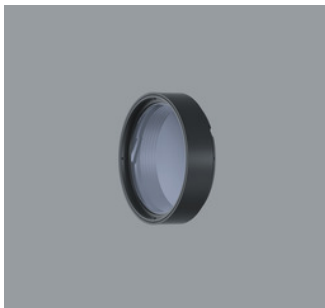

AC006030
Cold Filter Plus
Filter holder: polymer, black, can be rotated through 360°. Replacement without tools.