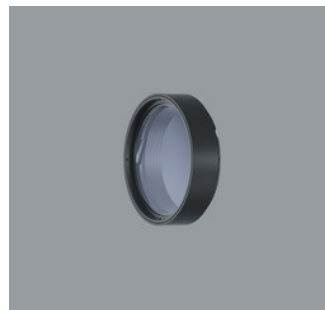

AC006011
Fish Filter
Filter holder: polymer, black, can be rotated through 360°. Replacement without tools.