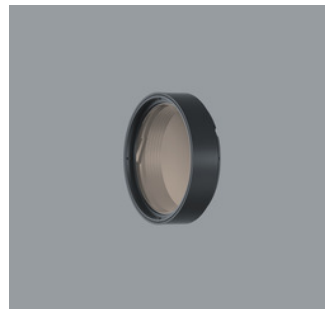

AC006029
Skintone Filter
Filter holder: polymer, black, can be rotated through 360°. Replacement without tools.