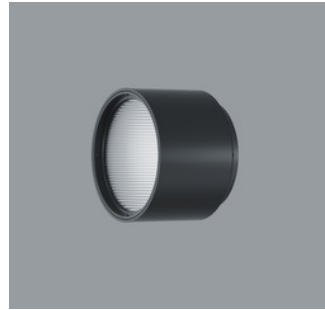

AC002019
Lens unit oval wide flood
Polymer, black lacquered, can be rotated through 360°. Replacement without tools.
Anti-reflective Spherolit lens made of optical polymer.