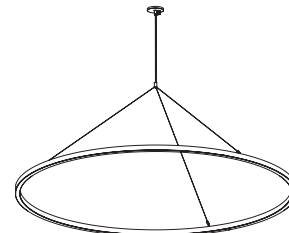

Uno circles, direct

LED direct circular pendant with frosted acrylic diffuser

CONSTRUCTION

- Extruded aluminum outer housing
- Direct white frosted acrylic diffuser.
- 8 ft. gray or white 18 AWG adjustable power cord and AC cables. Push button grippers supplied, standard. Specify **XP** for additional length (25 ft. max.).
- Drivers and DMX module installed in surface mount canopy. For remote driver installation, see below.
- cUL listed for dry locations only.
- Nominal diameters, right. For actual diameters (in.), see p. 2.

BTRAXW-Traxon Light Drive (enter quantity)		XP-Extra power cord (in inches, 25 ft. max.)	
XL-custom lumen reduction (specify lumens)			

MOUNT STYLES

S - Separate

SR - Separate Remote

NCR - Nexus Central Remote

CS - Central Standard

CR - Central Remote
delraylighting.com

Uno circles, direct

LED direct circular pendant frosted acrylic diffuser

WHITE LEDS

Nichia Corp. NFSL757 tight bin chips on aluminum boards. 90 CRI. Specify color: W30–3000° Kelvin, W35–3500° Kelvin, or W40–4000° Kelvin.