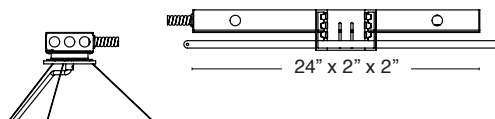

NOTE: Multiple drivers must be mounted no less than four inches apart side-by-side, and one inch apart end-to-end, to prevent overheating.

CR – Central mount remote driver installation.

EM – Emergency. T-bar install shown, below. Battery pack provides 10W for 90 minutes. Remote install only. Red driver light and test switch mounted in handy box installed at ceiling.