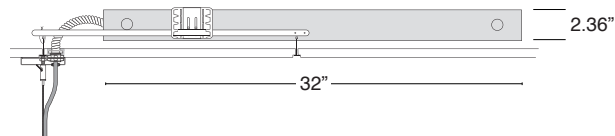

TRAXON/OSRAM LIGHT DRIVE**

BTRAXW–white faceplate

- Standalone, wall-mounted (12V power supply included) DMX controller for RGBW LED that provides direct access to fixtures.
- Tune color and brightness with the Light-Drive wheel.
- Fully dimmable white mode button.
- See <http://www.osram.com/ecue> for details.

AIRCRAFT CABLE

NOTE: Not recommended for outdoor use, where fixture will be exposed to water, or subject to wind oscillation. Avoid use near HVAC vents and in environments with corrosive chemical vapors, such as swimming pools.

ACRYLIC DIFFUSER CLEANING

WARNING: Do not clean with ammonia based cleaners (e.g. Windex®). Use only water or cleaners specifically formulated for cleaning plastics.