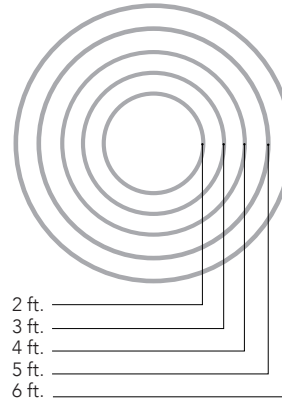

Uno circles, direct

LED direct circular pendant with frosted acrylic diffuser

CONSTRUCTION

- Extruded aluminum outer housing
- Direct white frosted acrylic diffuser.
- 8 ft. gray or white 18 AWG adjustable power cord and AC cables. Push button grippers supplied, standard. Specify **XP** for additional length (25 ft. max.).
- Drivers and DMX module installed in surface mount canopy. For remote driver installation, see below.
- cUL listed for dry locations only.
- Nominal diameters, right. For actual diameters (in.), see p. 2.