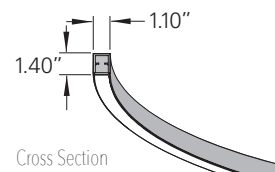

Uno circles, direct

LED direct circular pendant with frosted acrylic diffuser

CONSTRUCTION

- Extruded aluminum outer housing
- Direct white frosted acrylic diffuser.
- 8 ft. gray or white 18 AWG adjustable power cord and AC cables. Push button grippers supplied, standard. Specify **XP** for additional length (25 ft. max.).
- Drivers and DMX module installed in surface mount canopy. For remote driver installation, see below.
- cUL listed for dry locations only.
- Nominal diameters, right. For actual diameters (in.), see p. 2.

MODEL#	FINISH			LEDS	MOUNT STYLE	DIMMING	OPTION
UC2-2 ft.	S-Silver	BW-Barn Wood	DC-Dark Cherry	W30	S-Separate	D BDIM-W11	EM-Emergency
UC3-3 ft.	W-White	CB-Carbon Fiber	TL-Tan Leather	W35	SR-Separate Remote		
UC4-4 ft.	K-Black	ES-Espresso	KL-Khaki Leather	W40	CS-Central Standard		
UC5-5 ft.		HO-Honey Oak		Red	CR-Central Remote		
UC6-6 ft.		M-Maple		Blue	NCR-Nexus CR		
		SD-Silver Driftwood		SQ-RGB			
		SL-Saddle Leather					

BTRAXW-Traxon Light Drive (enter quantity)		XP-Extra power cord (in inches, 25 ft. max.)	
XL-custom lumen reduction (specify lumens)			

MOUNT STYLES