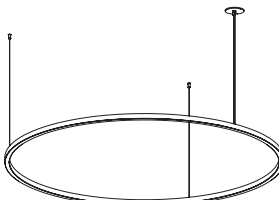

Uno circles, direct

LED direct circular pendant with frosted acrylic diffuser

CONSTRUCTION

- Extruded aluminum outer housing
- Direct white frosted acrylic diffuser.
- 8 ft. gray or white 18 AWG adjustable power cord and AC cables. Push button grippers supplied, standard. Specify **XP** for additional length (25 ft. max.).
- Drivers and DMX module installed in surface mount canopy. For remote driver installation, see below.
- cUL listed for dry locations only.
- Nominal diameters, right. For actual diameters (in.), see p. 2.

BTRAXW-Traxon Light Drive (enter quantity)		XP-Extra power cord (in inches, 25 ft. max.)	
XL-custom lumen reduction (specify lumens)			

MOUNT STYLES

S - Separate

SR - Separate Remote

NCR - Nexus Central Remote

CUSTOM LUMEN OUTPUT REDUCTION

Factory set custom reduced-lumen output driver configuration. Order **XL**. Specify lumens.

DIAMETER / WATTS / LUMENS / WEIGHT

DIAMETER: NOMINAL (ACTUAL)	WATTS	DELIVERED LUMENS	WEIGHT (lb.)
2 ft. (25.10 in.)	26	2,166	7
3 ft. (35.10 in.)	39	3,250	14
4 ft. (45.10 in.)	52	4,333	16
5 ft. (65.10 in.)	65	5,416	18
6 ft. (80.10 in.)	78	6,500	20