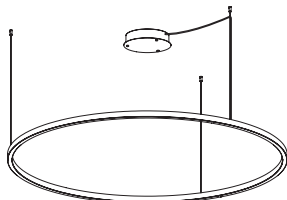

Uno circles, direct

LED direct circular pendant with frosted acrylic diffuser

CONSTRUCTION

- Extruded aluminum outer housing
- Direct white frosted acrylic diffuser.
- 8 ft. gray or white 18 AWG adjustable power cord and AC cables. Push button grippers supplied, standard. Specify **XP** for additional length (25 ft. max.).
- Drivers and DMX module installed in surface mount canopy. For remote driver installation, see below.
- cUL listed for dry locations only.
- Nominal diameters, right. For actual diameters (in.), see p. 2.

BTRAXW-Traxon Light Drive (enter quantity)		XP-Extra power cord (in inches, 25 ft. max.)	
XL-custom lumen reduction (specify lumens)			

MOUNT STYLES

S - Separate

SR - Separate Remote

NCR - Nexus Central Remote