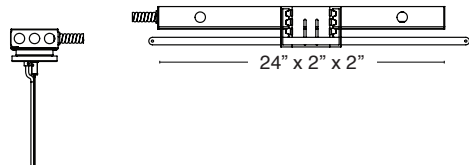

REMOTE DRIVERS

For suspended and hard lid ceilings with access panels. Canopy mounts to mud ring attached to J-box. Must be accessible after installation.

Standard pendant length: 8 ft. Specify **XP** for extra pendant. Maximum canopy to fixture distance: 25 ft. Maximum canopy to driver distance: 100 ft. (with 10 AWG wire).

SR – Separate mount driver installation.