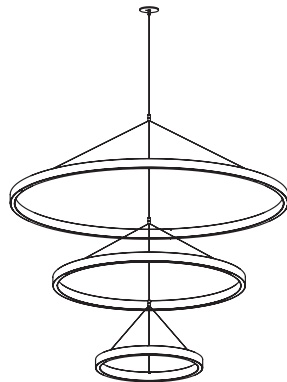

UNO chandeliers

LED direct circular pendants with opal acrylic lens

CONSTRUCTION

- o Extruded aluminum outer housing
- o Direct white frosted acrylic diffuser.
- o Choose up to three rings per chandelier. For more than three, please consult factory.
- o 8 ft. gray or white 18 AWG adjustable power cord and AC cables per ring. Push-button cable grippers supplied, standard.
- o Specify **XP** for additional length (25 ft. max.).
- o Drivers and DMX module installed in surface mount canopy. For remote driver installation, see below.
- o cUL listed for dry locations only.

BTRAXW -Traxon Light Drive (enter quantity)		XP -Extra power cord (in inches, 25 ft. max.)	
XL -custom lumen reduction (specify lumens)			

* 8 ft. utilizes Dos extrusion; shipped in two sections, with joiners, for assembly in the field..

UCG-Uno Gyroscope,
Central Remote mount
Choose up to three: 2/3/4/5/6/8 ft.

Note: Drawings indicate mount style only. Stacks and gyroscopes are configured in the field by adjusting aircraft and power cable lengths.

UCN-Uno Nexus,
Central Remote mount
Choose up to three: 2/3/4/5/6/8 ft.

Cross Section: 2-6 ft.

UCC-Uno Cascade,
Separate Remote mount
Choose up to three: 2/3/4/5/6/8 ft.

Cross Section: 8 ft.

UNO chandeliers