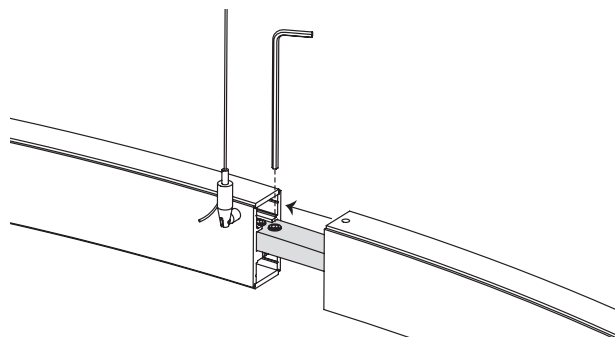

JOINER

8 ft. rings only. Joins two sections in the field.