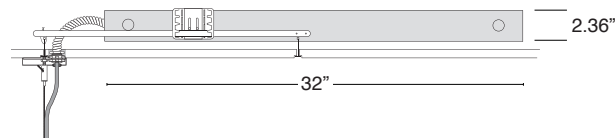

AIRCRAFT CABLE

NOTE: Not recommended for outdoor use, where fixture will be exposed to water, or subject to wind oscillation. Avoid use near HVAC vents and in environments with corrosive chemical vapors, such as swimming pools.

EM – Emergency. T-bar install shown, below. Battery pack provides 10W for 90 minutes. Remote install only. Red driver light and test switch mounted in handy box installed at ceiling.