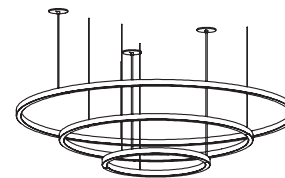

UNO chandeliers

LED direct circular pendants with opal acrylic lens

CONSTRUCTION

- o Extruded aluminum outer housing
- o Direct white frosted acrylic diffuser.
- o Choose up to three rings per chandelier. For more than three, please consult factory.
- o 8 ft. gray or white 18 AWG adjustable power cord and AC cables per ring. Push-button cable grippers supplied, standard.
- o Specify **XP** for additional length (25 ft. max.).
- o Drivers and DMX module installed in surface mount canopy. For remote driver installation, see below.
- o cUL listed for dry locations only.

BTRAXW -Traxon Light Drive (enter quantity)		XP -Extra power cord (in inches, 25 ft. max.)	
XL -custom lumen reduction (specify lumens)			

* 8 ft. utilizes Dos extrusion; shipped in two sections, with joiners, for assembly in the field..

UCG-Uno Gyroscope,
Central Remote mount
Choose up to three: 2/3/4/5/6/8 ft.

Note: Drawings indicate mount style only. Stacks and gyroscopes are configured in the field by adjusting aircraft and power cable lengths.

UCN-Uno Nexus,
Central Remote mount
Choose up to three: 2/3/4/5/6/8 ft.

Cross Section: 2-6 ft.

UCC-Uno Cascade,
Separate Remote mount
Choose up to three: 2/3/4/5/6/8 ft.

Cross Section: 8 ft.

UNO chandeliers