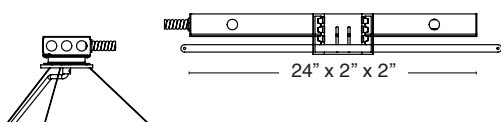

UDCG – central mount remote driver installation.