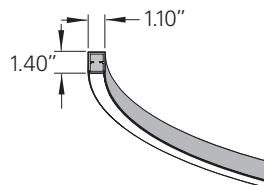

Note: Drawings indicate mount style only. Stacks and gyroscopes are configured in the field by adjusting aircraft and power cable lengths.

UCN-Uno Nexus,
Central Remote mount
Choose up to three: 2/3/4/5/6/8 ft.

Cross Section: 2-6 ft.