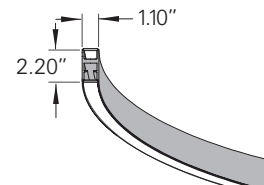

UCC-Uno Cascade,
Separate Remote mount
Choose up to three: 2/3/4/5/6/8 ft.