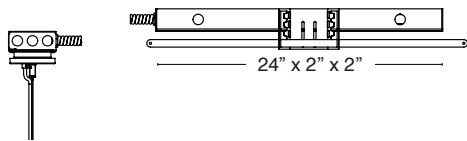

REMOTE DRIVERS

Drivers must be reomote.For suspended and hard lid ceilings with access panels. Canopy mounts to mud ring attached to J-box. Must be accessible after installation.

NOTE: Multiple drivers must be mounted no less than four inches apart side-by-side, and one inch apart end-to-end, to prevent overheating.

Standard pendant length: 8 ft. Specify **XP** for extra pendant. Maximum canopy to fixture distance: 25 ft. Maximum canopy to driver distance: 100 ft. (with 10 AWG wire).

UDCN, UDCC – separate mount driver installation.