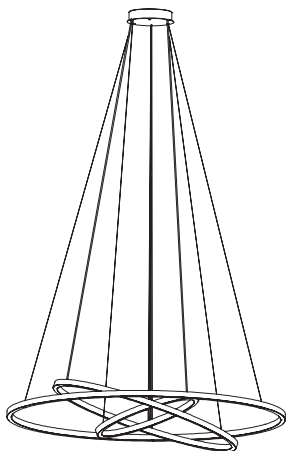

UNO chandeliers

LED direct circular pendants with opal acrylic lens

CONSTRUCTION

- o Extruded aluminum outer housing
- o Direct white frosted acrylic diffuser.
- o Choose up to three rings per chandelier. For more than three, please consult factory.
- o 8 ft. gray or white 18 AWG adjustable power cord and AC cables per ring. Push-button cable grippers supplied, standard.
- o Specify **XP** for additional length (25 ft. max.).
- o Drivers and DMX module installed in surface mount canopy. For remote driver installation, see below.
- o cUL listed for dry locations only.

BTRAXW -Traxon Light Drive (enter quantity)		XP -Extra power cord (in inches, 25 ft. max.)	
XL -custom lumen reduction (specify lumens)			

* 8 ft. utilizes Dos extrusion; shipped in two sections, with joiners, for assembly in the field..

UCG-Uno Gyroscope,
Central Remote mount
Choose up to three: 2/3/4/5/6/8 ft.

Note: Drawings indicate mount style only. Stacks and gyroscopes are configured in the field by adjusting aircraft and power cable lengths.