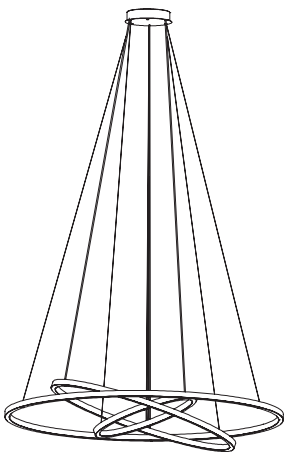

UNO chandeliers

LED direct circular pendants with opal acrylic lens

CONSTRUCTION

- Extruded aluminum outer housing
- Direct white frosted acrylic diffuser.
- Choose up to three rings per chandelier. For more than three, please consult factory.
- 8 ft. gray or white 18 AWG adjustable power cord and AC cables per ring. Push-button cable grippers supplied, standard.
- Specify **XP** for additional length (25 ft. max.).
- Drivers and DMX module installed in surface mount canopy. For remote driver installation, see below.
- cUL listed for dry locations only.

BTRAXW -Traxon Light Drive (enter quantity)		XP -Extra power cord (in inches, 25 ft. max.)	
XL -custom lumen reduction (specify lumens)			

* 8 ft. utilizes Dos extrusion; shipped in two sections, with joiners, for assembly in the field..

UCG-Uno Gyroscope,
Central Remote mount
Choose up to three: 2/3/4/5/6/8 ft.

UCN-Uno Nexus,
Central Remote mount
Choose up to three: 2/3/4/5/6/8 ft.

UCC-Uno Cascade,
Separate Remote mount
Choose up to three: 2/3/4/5/6/8 ft.