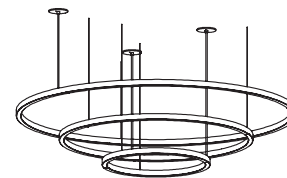

UNO chandeliers

LED direct circular pendants with opal acrylic lens

CONSTRUCTION

- Extruded aluminum outer housing
- Direct white frosted acrylic diffuser.
- Choose up to three rings per chandelier. For more than three, please consult factory.
- 8 ft. gray or white 18 AWG adjustable power cord and AC cables per ring. Push-button cable grippers supplied, standard.
- Specify **XP** for additional length (25 ft. max.).
- Drivers and DMX module installed in surface mount canopy. For remote driver installation, see below.
- cUL listed for dry locations only.

BTRAXW -Traxon Light Drive (enter quantity)		XP -Extra power cord (in inches, 25 ft. max.)	
XL -custom lumen reduction (specify lumens)			

* 8 ft. utilizes Dos extrusion; shipped in two sections, with joiners, for assembly in the field..

UCG-Uno Gyroscope,
Central Remote mount
Choose up to three: 2/3/4/5/6/8 ft.

UCN-Uno Nexus,
Central Remote mount
Choose up to three: 2/3/4/5/6/8 ft.

UCC-Uno Cascade,
Separate Remote mount
Choose up to three: 2/3/4/5/6/8 ft.

Note: Drawings indicate mount style only. Stacks and gyroscopes are configured in the field by adjusting aircraft and power cable lengths.

Cross Section: 2-6 ft.

Cross Section: 8 ft.

UNO chandeliers

LED direct circular pendants with opal acrylic lens