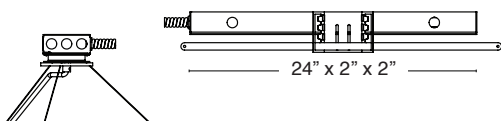

UDCG – central mount remote driver installation.