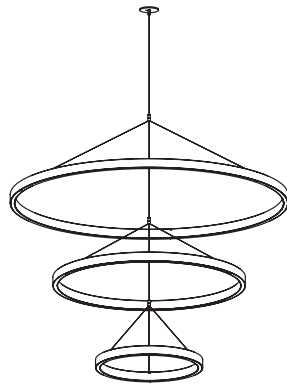

UNO chandeliers

LED direct circular pendants with opal acrylic lens

CONSTRUCTION

- Extruded aluminum outer housing
- Direct white frosted acrylic diffuser.
- Choose up to three rings per chandelier. For more than three, please consult factory.
- 8 ft. gray or white 18 AWG adjustable power cord and AC cables per ring. Push-button cable grippers supplied, standard.
- Specify **XP** for additional length (25 ft. max.).
- Drivers and DMX module installed in surface mount canopy. For remote driver installation, see below.
- cUL listed for dry locations only.

BTRAXW -Traxon Light Drive (enter quantity)		XP -Extra power cord (in inches, 25 ft. max.)	
XL -custom lumen reduction (specify lumens)			

* 8 ft. utilizes Dos extrusion; shipped in two sections, with joiners, for assembly in the field..

UCG-Uno Gyroscope,
Central Remote mount
Choose up to three: 2/3/4/5/6/8 ft.

UCN-Uno Nexus,
Central Remote mount
Choose up to three: 2/3/4/5/6/8 ft.

UCC-Uno Cascade,
Separate Remote mount
Choose up to three: 2/3/4/5/6/8 ft.