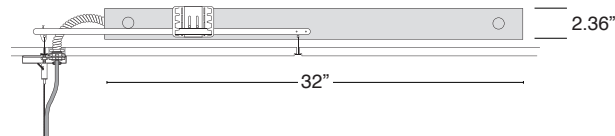

Cross Section: 2-6 ft.

AIRCRAFT CABLE

NOTE: Not recommended for outdoor use, where fixture will be exposed to water, or subject to wind oscillation. Avoid use near HVAC vents and in environments with corrosive chemical vapors, such as swimming pools.

EM – Emergency. T-bar install shown, below. Battery pack provides 10W for 90 minutes. Remote install only. Red driver light and test switch mounted in handy box installed at ceiling.