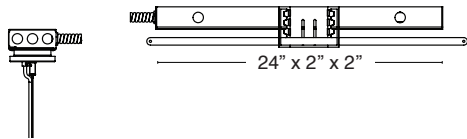

REMOTE DRIVERS

Drivers must be reomote. For suspended and hard lid ceilings with access panels. Canopy mounts to mud ring attached to J-box. Must be accessible after installation.

NOTE: Multiple drivers must be mounted no less than four inches apart side-by-side, and one inch apart end-to-end, to prevent overheating.

Standard pendant length: 8 ft. Specify **XP** for extra pendant. Maximum canopy to fixture distance: 25 ft. Maximum canopy to driver distance: 100 ft. (with 10 AWG wire).

UDCN, UDCC – separate mount driver installation.