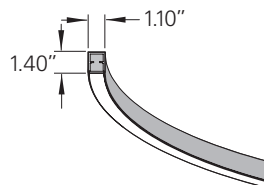

BTRAXW -Traxon Light Drive (enter quantity)		XP -Extra power cord (in inches, 25 ft. max.)	
XL -custom lumen reduction (specify lumens)			

* 8 ft. utilizes Dos extrusion; shipped in two sections, with joiners, for assembly in the field..

UCG-Uno Gyroscope,
Central Remote mount
Choose up to three: 2/3/4/5/6/8 ft.

UCN-Uno Nexus,
Central Remote mount
Choose up to three: 2/3/4/5/6/8 ft.

UCC-Uno Cascade,
Separate Remote mount
Choose up to three: 2/3/4/5/6/8 ft.

Note: Drawings indicate mount style only. Stacks and gyroscopes are configured in the field by adjusting aircraft and power cable lengths.

Cross Section: 2-6 ft.

Cross Section: 8 ft.

UNO chandeliers

LED direct circular pendants with opal acrylic lens