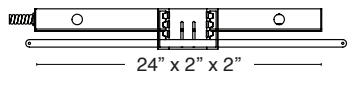

REMOTE DRIVERS

Drivers must be remote. For suspended and hard lid ceilings with access panels. Canopy mounts to mud ring attached to J-box. Must be accessible after installation.

NOTE: Multiple drivers must be mounted no less than four inches apart side-by-side, and one inch apart end-to-end, to prevent overheating.

Standard pendant length: 8 ft. Specify **XP** for extra pendant. Maximum canopy to fixture distance: 25 ft. Maximum canopy to driver distance: 100 ft. (with 10 AWG wire).

UDCN, UDCC – separate mount driver installation.