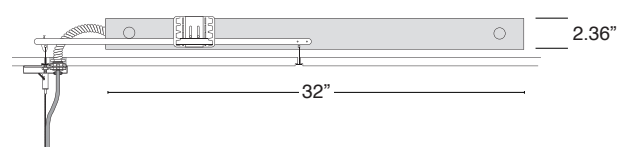

AIRCRAFT CABLE

NOTE: Not recommended for outdoor use, where fixture will be exposed to water, or subject to wind oscillation. Avoid use near HVAC vents and in environments with corrosive chemical vapors, such as swimming pools.

EM – Emergency. T-bar install shown, below. Battery pack provides 10W for 90 minutes. Remote install only. Red driver light and test switch mounted in handy box installed at ceiling.