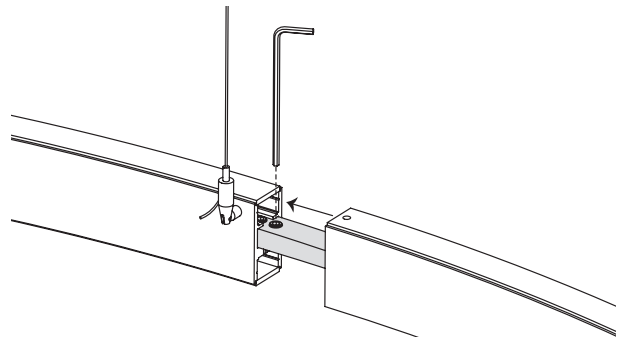

JOINER

8 ft. rings only. Joins two sections in the field.