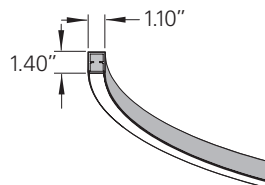

BTRAXW -Traxon Light Drive (enter quantity)		XP -Extra power cord (in inches, 25 ft. max.)	
XL -custom lumen reduction (specify lumens)			

* 8 ft. utilizes Dos extrusion; shipped in two sections, with joiners, for assembly in the field..

UCG-Uno Gyroscope,
Central Remote mount
Choose up to three: 2/3/4/5/6/8 ft.

UCN-Uno Nexus,
Central Remote mount
Choose up to three: 2/3/4/5/6/8 ft.

UCC-Uno Cascade,
Separate Remote mount
Choose up to three: 2/3/4/5/6/8 ft.

Note: Drawings indicate mount style only. Stacks and gyroscopes are configured in the field by adjusting aircraft and power cable lengths.

Cross Section: 2-6 ft.

Cross Section: 8 ft.

UNO chandeliers

LED direct circular pendants with opal acrylic lens