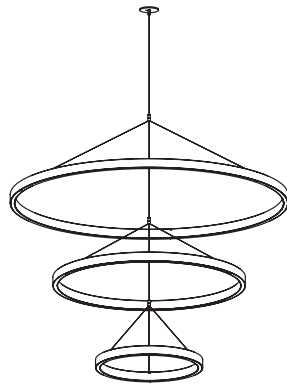

UNO chandeliers

LED direct circular pendants with opal acrylic lens

CONSTRUCTION

- o Extruded aluminum outer housing
- o Direct white frosted acrylic diffuser.
- o Choose up to three rings per chandelier. For more than three, please consult factory.
- o 8 ft. gray or white 18 AWG adjustable power cord and AC cables per ring. Push-button cable grippers supplied, standard.
- o Specify **XP** for additional length (25 ft. max.).
- o Drivers and DMX module installed in surface mount canopy. For remote driver installation, see below.
- o cUL listed for dry locations only.

BTRAXW -Traxon Light Drive (enter quantity)		XP -Extra power cord (in inches, 25 ft. max.)	
XL -custom lumen reduction (specify lumens)			

* 8 ft. utilizes Dos extrusion; shipped in two sections, with joiners, for assembly in the field..

UCG-Uno Gyroscope,
Central Remote mount
Choose up to three: 2/3/4/5/6/8 ft.

UCN-Uno Nexus,
Central Remote mount
Choose up to three: 2/3/4/5/6/8 ft.

UCC-Uno Cascade,
Separate Remote mount
Choose up to three: 2/3/4/5/6/8 ft.