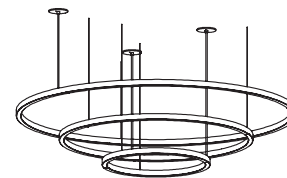

UNO chandeliers

LED direct circular pendants with opal acrylic lens

CONSTRUCTION

- o Extruded aluminum outer housing
- o Direct white frosted acrylic diffuser.
- o Choose up to three rings per chandelier. For more than three, please consult factory.
- o 8 ft. gray or white 18 AWG adjustable power cord and AC cables per ring. Push-button cable grippers supplied, standard.
- o Specify **XP** for additional length (25 ft. max.).
- o Drivers and DMX module installed in surface mount canopy. For remote driver installation, see below.
- o cUL listed for dry locations only.

BTRAXW -Traxon Light Drive (enter quantity)		XP -Extra power cord (in inches, 25 ft. max.)	
XL -custom lumen reduction (specify lumens)			

* 8 ft. utilizes Dos extrusion; shipped in two sections, with joiners, for assembly in the field..

UCG-Uno Gyroscope,
Central Remote mount
Choose up to three: 2/3/4/5/6/8 ft.

UCN-Uno Nexus,
Central Remote mount
Choose up to three: 2/3/4/5/6/8 ft.

UCC-Uno Cascade,
Separate Remote mount
Choose up to three: 2/3/4/5/6/8 ft.

Note: Drawings indicate mount style only. Stacks and gyroscopes are configured in the field by adjusting aircraft and power cable lengths.

Cross Section: 2-6 ft.

Cross Section: 8 ft.

UNO chandeliers

LED direct circular pendants with opal acrylic lens