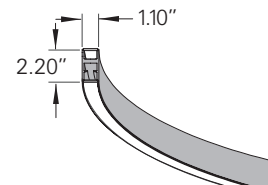

BTRAXW -Traxon Light Drive (enter quantity)		XP -Extra power cord (in inches, 25 ft. max.)	
XL -custom lumen reduction (specify lumens)			

* 8 ft. utilizes Dos extrusion; shipped in two sections, with joiners, for assembly in the field..

UCG-Uno Gyroscope,
Central Remote mount
Choose up to three: 2/3/4/5/6/8 ft.

UCN-Uno Nexus,
Central Remote mount
Choose up to three: 2/3/4/5/6/8 ft.

UCC-Uno Cascade,
Separate Remote mount
Choose up to three: 2/3/4/5/6/8 ft.

Note: Drawings indicate mount style only. Stacks and gyroscopes are configured in the field by adjusting aircraft and power cable lengths.

Cross Section: 2-6 ft.

Cross Section: 8 ft.

UNO chandeliers

LED direct circular pendants with opal acrylic lens