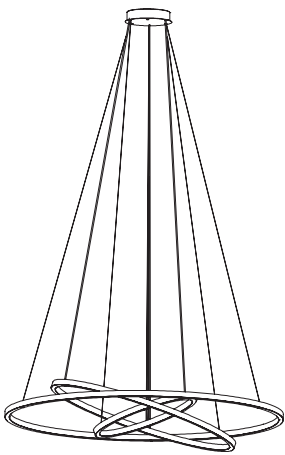

UNO chandeliers

LED direct circular pendants with opal acrylic lens

CONSTRUCTION

- o Extruded aluminum outer housing
- o Direct white frosted acrylic diffuser.
- o Choose up to three rings per chandelier. For more than three, please consult factory.
- o 8 ft. gray or white 18 AWG adjustable power cord and AC cables per ring. Push-button cable grippers supplied, standard.
- o Specify **XP** for additional length (25 ft. max.).
- o Drivers and DMX module installed in surface mount canopy. For remote driver installation, see below.
- o cUL listed for dry locations only.

BTRAXW -Traxon Light Drive (enter quantity)		XP -Extra power cord (in inches, 25 ft. max.)	
XL -custom lumen reduction (specify lumens)			

* 8 ft. utilizes Dos extrusion; shipped in two sections, with joiners, for assembly in the field..

UCG-Uno Gyroscope,
Central Remote mount
Choose up to three: 2/3/4/5/6/8 ft.

UCN-Uno Nexus,
Central Remote mount
Choose up to three: 2/3/4/5/6/8 ft.

UCC-Uno Cascade,
Separate Remote mount
Choose up to three: 2/3/4/5/6/8 ft.