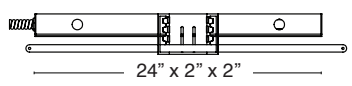

UDCG – central mount remote driver installation.