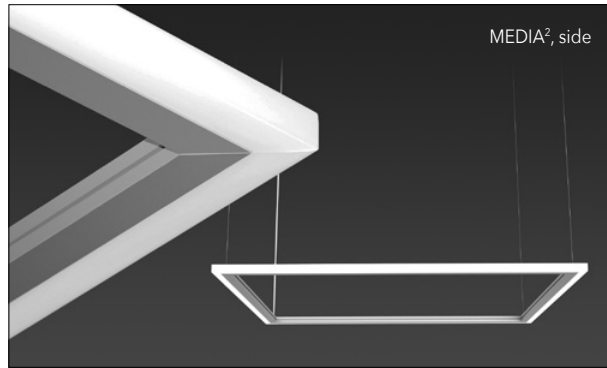

### CONSTRUCTION

- Media<sup>2</sup> is a stand alone 2', 3', or 4' square or rectangular pendant fixture. Each fixture requires its own power feed.
- Aluminum extrusion with a matte anodized finish. Corner joints are mitred.
- Diffuser is extruded, frosted white acrylic, mitred corners.
- Suspended with field-adjustable aircraft cable, with push-button glider.
- 8' gray or white 18 AWG power cord. Each fixture requires its own power feed. For extra cord, order **XP** (max. 25 ft.).
- Standard driver, constant current, 120/277V, 50/60 Hz. Class 2, in a remote housing.
- Back plate has a 7/8" opening for direct conduit feed and is not intended for J-box mount.
- cUL listed for dry locations.

M2LD-Media Squared, Down, Pendant Mount

M2LS-Media Squared, Side, Pendant Mount

M2LD-Media Squared, Down, SLRD Mount

M2LS-Media Squared, Side, SLRD Mount