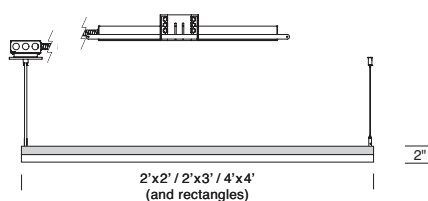

MODEL#	SIZE	LEDS	DRIVERS	EMERGENCY	OPTION
M2LD-down	2x2 3x3	W30 Red	D-Standard	EM-Emergency	SLRD
M2LS-side	2x3 3x4	W35 Blue	BDIM-W11		S100P
	2x4 4x4	W40 SQ-RGB	BDMXMOD		

BTRAXW-Traxon Light Drive (enter quantity):	XP-Extra power cord (in inches, 25 ft. max.):
---	---

M2LD-Media Squared, Down, Pendant Mount

M2LS-Media Squared, Side, Pendant Mount

M2LD-Media Squared, Down, SLRD Mount

M2LS-Media Squared, Side, SLRD Mount