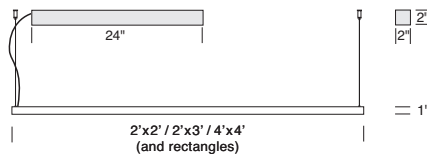

M2LS-Media Squared, Side, Pendant Mount