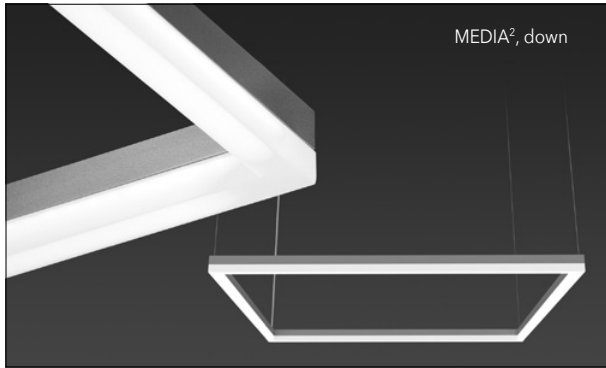

# MEDIA linear squares

direct linear LED pendants with white acrylic lens

### CONSTRUCTION

- Media<sup>2</sup> is a stand alone 2', 3', or 4' square or rectangular pendant fixture. Each fixture requires its own power feed.
- Aluminum extrusion with a matte anodized finish. Corner joints are mitred.
- Diffuser is extruded, frosted white acrylic, mitred corners.
- Suspended with field-adjustable aircraft cable, with push-button glider.
- 8' gray or white 18 AWG power cord. Each fixture requires its own power feed. For extra cord, order **XP** (max. 25 ft.).
- Standard driver, constant current, 120/277V, 50/60 Hz. Class 2, in a remote housing.
- Back plate has a 7/8" opening for direct conduit feed and is not intended for J-box mount.
- cUL listed for dry locations.

M2LD-Media Squared, Down, Pendant Mount

M2LS-Media Squared, Side, Pendant Mount

M2LD-Media Squared, Down, SLRD Mount

M2LS-Media Squared, Side, SLRD Mount