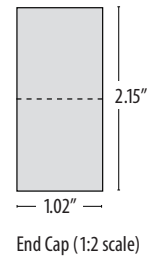

CONSTRUCTION

- Media² is a stand alone 2', 3', or 4' square or rectangular pendant fixture. Each fixture requires its own power feed.
- Aluminum extrusion with a matte anodized finish. Corner joints are mitred.
- Diffuser is extruded, frosted white acrylic, mitred corners.
- Suspended with field-adjustable aircraft cable, with push-button glider.
- 8' gray or white 18 AWG power cord. Each fixture requires its own power feed. For extra cord, order **XP** (max. 25 ft.).
- Standard driver, constant current, 120/277V, 50/60 Hz. Class 2, in a remote housing.
- Back plate has a 7/8" opening for direct conduit feed and is not intended for J-box mount.
- cUL listed for dry locations.

MODEL#	SIZE	LEDS	DRIVERS	EMERGENCY	OPTION
M2LD-down	2x2 3x3	W30 Red	D-Standard	EM-Emergency	SLRD
M2LS-side	2x3 3x4	W35 Blue	BDIM-W11		S100P
	2x4 4x4	W40 SQ-RGB	BDMXMOD