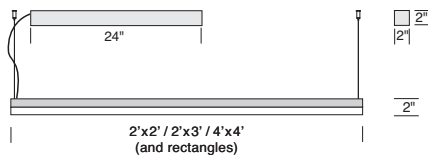

BTRAXW-Traxon Light Drive (enter quantity):	XP-Extra power cord (in inches, 25 ft. max.):

M2LD-Media Squared, Down, Pendant Mount