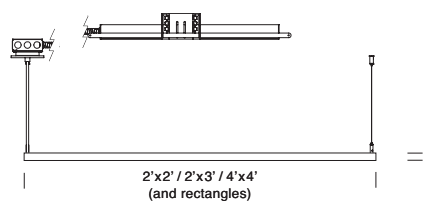

MODEL#	SIZE	LEDS	DRIVERS	EMERGENCY	OPTION
M2LD-down	2x2 3x3	W30 Red	D-Standard	EM-Emergency	SLRD
M2LS-side	2x3 3x4	W35 Blue	BDIM-W11		S100P
	2x4 4x4	W40 SQ-RGB	BDMXMOD		

BTRAXW-Traxon Light Drive (enter quantity):	XP-Extra power cord (in inches, 25 ft. max.):
---	---

M2LD-Media Squared, Down, Pendant Mount

M2LS-Media Squared, Side, Pendant Mount

M2LD-Media Squared, Down, SLRD Mount

M2LS-Media Squared, Side, SLRD Mount