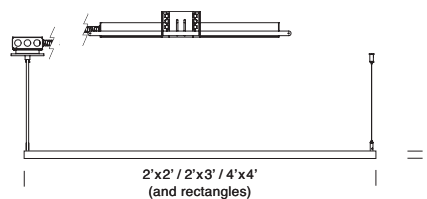

M2LS-Media Squared, Side, SLRD Mount