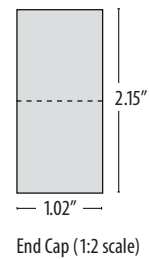

MEDIA linear squares

direct linear LED pendants with white acrylic lens

CONSTRUCTION

- Media² is a stand alone 2', 3', or 4' square or rectangular pendant fixture. Each fixture requires its own power feed.
- Aluminum extrusion with a matte anodized finish. Corner joints are mitted.
- Diffuser is extruded, frosted white acrylic, mitted corners.
- Suspended with field-adjustable aircraft cable, with push-button glider.
- 8' gray or white 18 AWG power cord. Each fixture requires its own power feed. For extra cord, order **XP** (max. 25 ft.).
- Standard driver, constant current, 120/277V, 50/60 Hz. Class 2, in a remote housing.
- Back plate has a 7/8" opening for direct conduit feed and is not intended for J-box mount.
- cUL listed for dry locations.

MODEL#	SIZE	LEDS	DRIVERS	EMERGENCY	OPTION
M2LD-down	2x2 3x3	W30 Red	D-Standard	EM-Emergency	SLRD
M2LS-side	2x3 3x4	W35 Blue	BDIM-W11		S100P
	2x4 4x4	W40 SQ-RGB	BDMXMOD		

BTRAXW-Traxon Light Drive (enter quantity):	XP-Extra power cord (in inches, 25 ft. max.):
---	---