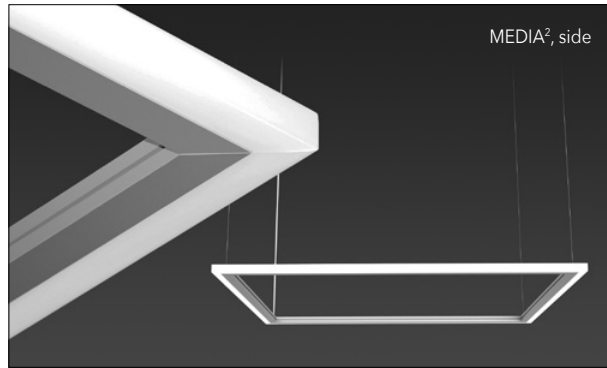

MEDIA linear squares

direct linear LED pendants with white acrylic lens

CONSTRUCTION

- Media² is a stand alone 2', 3', or 4' square or rectangular pendant fixture. Each fixture requires its own power feed.
- Aluminum extrusion with a matte anodized finish. Corner joints are mitted.
- Diffuser is extruded, frosted white acrylic, mitted corners.
- Suspended with field-adjustable aircraft cable, with push-button glider.
- 8' gray or white 18 AWG power cord. Each fixture requires its own power feed. For extra cord, order **XP** (max. 25 ft.).
- Standard driver, constant current, 120/277V, 50/60 Hz. Class 2, in a remote housing.
- Back plate has a 7/8" opening for direct conduit feed and is not intended for J-box mount.
- cUL listed for dry locations.

M2LD-Media Squared, Down, Pendant Mount

M2LS-Media Squared, Side, Pendant Mount

M2LD-Media Squared, Down, SLRD Mount

M2LS-Media Squared, Side, SLRD Mount

MEDIA linear squares

direct linear LED pendant with white acrylic lens