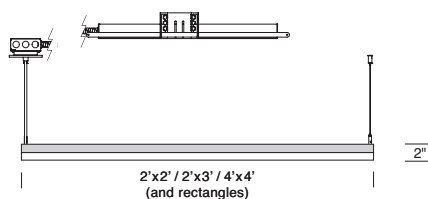

M2LD-Media Squared, Down, SLRD Mount