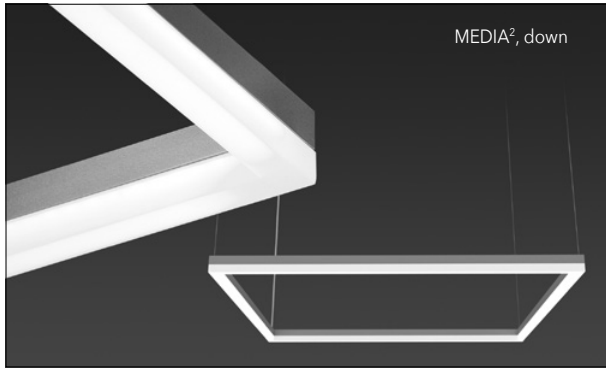

MEDIA linear squares

direct linear LED pendants with white acrylic lens

CONSTRUCTION

- Media² is a stand alone 2', 3', or 4' square or rectangular pendant fixture. Each fixture requires its own power feed.
- Aluminum extrusion with a matte anodized finish. Corner joints are mitted.
- Diffuser is extruded, frosted white acrylic, mitted corners.
- Suspended with field-adjustable aircraft cable, with push-button glider.
- 8' gray or white 18 AWG power cord. Each fixture requires its own power feed. For extra cord, order **XP** (max. 25 ft.).
- Standard driver, constant current, 120/277V, 50/60 Hz. Class 2, in a remote housing.
- Back plate has a 7/8" opening for direct conduit feed and is not intended for J-box mount.
- cUL listed for dry locations.

M2LD-Media Squared, Down, Pendant Mount

M2LS-Media Squared, Side, Pendant Mount

M2LD-Media Squared, Down, SLRD Mount

M2LS-Media Squared, Side, SLRD Mount

MEDIA linear squares

direct linear LED pendant with white acrylic lens