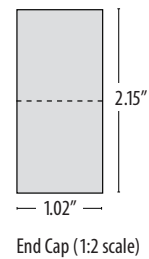

MEDIA linear squares

direct linear LED pendants with white acrylic lens

CONSTRUCTION

- Media² is a stand alone 2', 3', or 4' square or rectangular pendant fixture. Each fixture requires its own power feed.
- Aluminum extrusion with a matte anodized finish. Corner joints are mitted.
- Diffuser is extruded, frosted white acrylic, mitted corners.
- Suspended with field-adjustable aircraft cable, with push-button glider.
- 8' gray or white 18 AWG power cord. Each fixture requires its own power feed. For extra cord, order **XP** (max. 25 ft.).
- Standard driver, constant current, 120/277V, 50/60 Hz. Class 2, in a remote housing.
- Back plate has a 7/8" opening for direct conduit feed and is not intended for J-box mount.
- cUL listed for dry locations.

MODEL#	SIZE	LEDS	DRIVERS	EMERGENCY	OPTION
M2LD-down	2x2 3x3	W30 Red	D-Standard	EM-Emergency	SLRD
M2LS-side	2x3 3x4	W35 Blue	BDIM-W11		S100P
	2x4 4x4	W40 SQ-RGB	BDMXMOD		

BTRAXW -Traxon Light Drive (enter quantity):	XP -Extra power cord (in inches, 25 ft. max.):
---	---