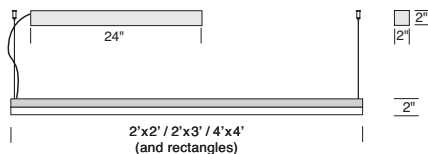

BTRAXW-Traxon Light Drive (enter quantity):	XP-Extra power cord (in inches, 25 ft. max.):

M2LD-Media Squared, Down, Pendant Mount