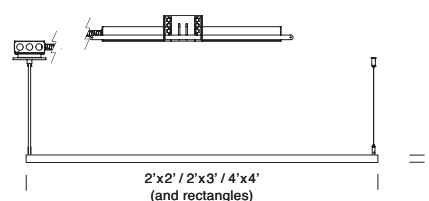

MODEL#	SIZE	LEDS	DRIVERS	EMERGENCY	OPTION
M2LD-down	2x2 3x3	W30 Red	D-Standard	EM-Emergency	SLRD
M2LS-side	2x3 3x4	W35 Blue	BDIM-W11		S100P
	2x4 4x4	W40 SQ-RGB	BDMXMOD		

BTRAXW -Traxon Light Drive (enter quantity):	XP -Extra power cord (in inches, 25 ft. max.):
---	---

M2LD-Media Squared, Down, Pendant Mount

M2LS-Media Squared, Side, Pendant Mount

M2LD-Media Squared, Down, SLRD Mount

M2LS-Media Squared, Side, SLRD Mount

MEDIA linear squares

direct linear LED pendant with white acrylic lens