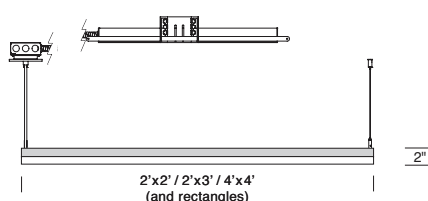

M2LD-Media Squared, Down, SLRD Mount