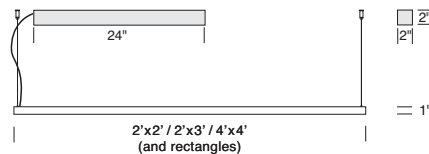

M2LS-Media Squared, Side, Pendant Mount