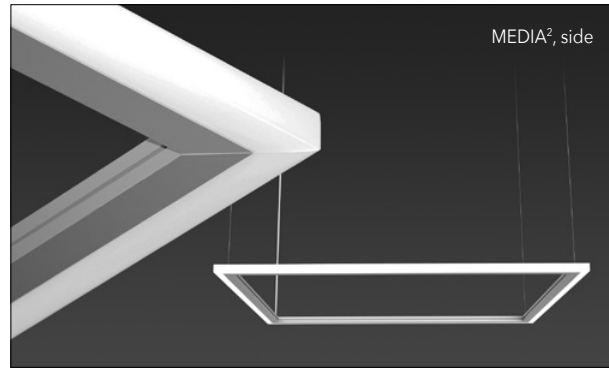

MEDIA linear squares

direct linear LED pendants with white acrylic lens

CONSTRUCTION

- Media² is a stand alone 2', 3', or 4' square or rectangular pendant fixture. Each fixture requires its own power feed.
- Aluminum extrusion with a matte anodized finish. Corner joints are mitted.
- Diffuser is extruded, frosted white acrylic, mitted corners.
- Suspended with field-adjustable aircraft cable, with push-button glider.
- 8' gray or white 18 AWG power cord. Each fixture requires its own power feed. For extra cord, order **XP** (max. 25 ft.).
- Standard driver, constant current, 120/277V, 50/60 Hz. Class 2, in a remote housing.
- Back plate has a 7/8" opening for direct conduit feed and is not intended for J-box mount.
- cUL listed for dry locations.

MODEL#	SIZE	LEDS	DRIVERS	EMERGENCY	OPTION
M2LD-down	2x2 3x3	W30 Red	D-Standard	EM-Emergency	SLRD
M2LS-side	2x3 3x4	W35 Blue	BDIM-W11		S100P
	2x4 4x4	W40 SQ-RGB	BDMXMOD		

BTRAXW -Traxon Light Drive (enter quantity):	XP -Extra power cord (in inches, 25 ft. max.):
---	---

M2LD-Media Squared, Down, Pendant Mount

M2LS-Media Squared, Side, Pendant Mount

M2LD-Media Squared, Down, SLRD Mount

M2LS-Media Squared, Side, SLRD Mount

MEDIA linear squares

direct linear LED pendant with white acrylic lens