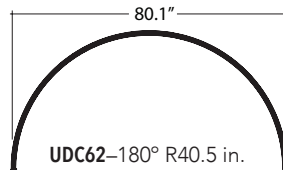

CONSTRUCTION

- Extruded aluminum outer housing
- Direct/indirect white frosted acrylic diffuser.
- 8 ft. gray or white 18 AWG adjustable power cord and AC cables. Push button grippers supplied, standard. Specify **XP** for additional length (25 ft. max.).
- Drivers and DMX module installed in surface mount canopy. For remote driver installation, see below.
- cUL listed for dry locations only.

CURVED MODEL#	CURVED MODEL#	FINISH	LEDS	MOUNT STYLE	DIMMING	OPTION
UDC31-90° R17 in. UDC61-90° R37 in. UDC43-120° R22 in. UDC32-180° R17 in. UDC62-180° R37 in.	UDLC2-2 ft. UDLC3-3 ft. UDLC4-4 ft. UDLC5-5 ft. UDLC6-6 ft.	S-Silver W-White K-Black BW-Barn Wood CB-Carbon Fiber ES-Espresso HO-Honey Oak M-Maple SD-Silver Driftwood SL-Saddle Leather DC-Dark Cherry KL-Tan Leather TL-Khaki Leather	W30 W35 W40 Red Blue SQ-RGB	R-Remote EM-Emergency	D-Standard BDIM-W11	SS

BTRAXW-Traxon Light Drive (enter quantity)	XP-Extra power cord (in inches, 25 ft. max.)
XL- custom lumen reduction (specify lumens)	UDCLEND- end cap (enter quantity):