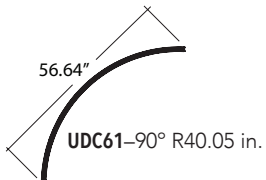

CONSTRUCTION

- Extruded aluminum outer housing
- Direct/indirect white frosted acrylic diffuser.
- 8 ft. gray or white 18 AWG adjustable power cord and AC cables. Push button grippers supplied, standard. Specify **XP** for additional length (25 ft. max.).
- Drivers and DMX module installed in surface mount canopy. For remote driver installation, see below.
- cUL listed for dry locations only.

CURVED MODEL#	CURVED MODEL#	FINISH	LEDS	MOUNT STYLE	DIMMING	OPTION
UDC31-90° R17 in. UDC61-90° R37 in. UDC43-120° R22 in. UDC32-180° R17 in. UDC62-180° R37 in.	UDLC2-2 ft. UDLC3-3 ft. UDLC4-4 ft. UDLC5-5 ft. UDLC6-6 ft.	S-Silver W-White K-Black BW-Barn Wood CB-Carbon Fiber ES-Espresso HO-Honey Oak M-Maple SD-Silver Driftwood SL-Saddle Leather DC-Dark Cherry KL-Tan Leather TL-Khaki Leather	W30 W35 W40 Red Blue SQ-RGB	R-Remote EM-Emergency	D-Standard BDIM-W11	SS

BTRAXW-Traxon Light Drive (enter quantity)	XP-Extra power cord (in inches, 25 ft. max.)
XL- custom lumen reduction (specify lumens)	UDCLEND- end cap (enter quantity):