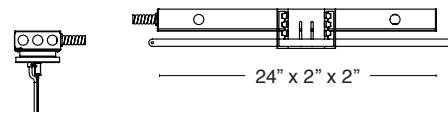

R – Remote driver installation

EM – Emergency

Emergency battery pack provides 7W for 90 minutes. (12W also available.) Remote install only. Red driver light and test switch mounted in handy box installed at ceiling. Increases remote driver size to 36" length.

TRAXON LIGHT DRIVE**

BTRAXW—white faceplate

- o Standalone, wall-mounted (12V power supply included) DMX controller for RGB LED that provides direct access to fixtures.
- o Tune color and brightness with the Light-Drive wheel.
- o Fully dimmable white mode button.
- o See www.traxon-usa.com for details.

AIRCRAFT CABLE

NOTE: Not recommended for outdoor use, where fixture will be exposed to water, or subject to wind oscillation. Avoid use near HVAC vents and in environments with corrosive chemical vapors, such as swimming pools.

ACRYLIC DIFFUSER CLEANING

WARNING: Do not clean with ammonia based cleaners (e.g. Windex®). Use only water or cleaners specifically formulated for cleaning plastics.