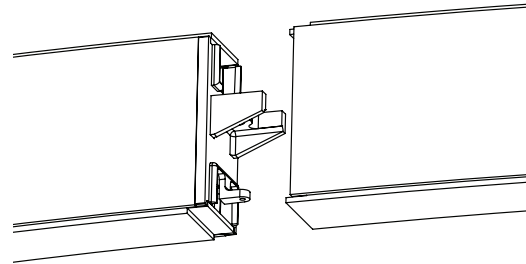

DOS curve

LED direct/indirect circular & linear modules with opal acrylic lenses

WHITE LEDS

Nichia Corp. NFSL757 tight bin chips on aluminum boards. 90 CRI. Specify color: W30–3000° Kelvin, W35–3500° Kelvin, or W40–4000° Kelvin.

DIMMING

- o **D**—standard supplied driver. 0–10V, programmable, 1% dimming, 120/277V, 50/60 Hz.
- o **BDIM-W11**—Lutron EcoSystem LED14 Series, 1% dimming, fade-to-off. Remote (**SR**, **CR**, **NCR**) install only.

CUSTOM LUMEN OUTPUT REDUCTION

Factory set custom reduced-lumen output driver configuration. Order **XL**. Specify lumens.

SEPARATE SWITCHING

Direct and indirect LEDs may be different colors. Order **SS**.

WATTS / mA / LUMENS

CURVED MODULES	mA	WATTS	DELIVERED LUMENS
UDC31–90° R17 in.	600	24	2,045
UDC61–90° R37 in.	1,200	49	4,100
UDC43–120° R22 in.	1,100	43	3,630
UDC32–180° R17 in.	1,200	44	4,100
UDC62–180° R37 in.	2,400	98	8,200
LINEAR MODULES	mA	WATTS	DELIVERED LUMENS
UDLC2–2 ft.	430	20	1,732
UDLC3–3 ft.	650	30	2,585
UDLC4–4 ft.	860	40	3,465
UDLC6–6 ft.	1,300	60	5,170
UDLC8–8 ft.	1,700	80	6,930

END CAP

To terminate end modules only. Order **UDCLEND**.

JOINER

Joins two modules in the field.

REMOTE DRIVERS

Driver must be accessible after installation. For suspended and hard lid ceilings with access panels. Canopy mounts to mud ring attached to J-box.

NOTE: Multiple drivers must be mounted no less than 4 inches apart side-by-side, and 1 inch apart end-to-end, to avoid overheating.

Standard pendant length: 8 ft. Specify **XP** for extra pendant. Maximum canopy to fixture distance: 25 ft. Maximum canopy to driver distance: 100 ft. (with 10 AWG wire).

R – Remote driver installation

EM – Emergency

Emergency battery pack provides 7W for 90 minutes. (12W also available.) Remote install only. Red driver light and test switch mounted in handy box installed at ceiling. Increases remote driver size to 36" length.

TRAXON LIGHT DRIVE**

BTRAXW—white faceplate

- o Standalone, wall-mounted (12V power supply included) DMX controller for RGB LED that provides direct access to fixtures.
- o Tune color and brightness with the Light-Drive wheel.
- o Fully dimmable white mode button.
- o See www.traxon-usa.com for details.

AIRCRAFT CABLE

NOTE: Not recommended for outdoor use, where fixture will be exposed to water, or subject to wind oscillation. Avoid use near HVAC vents and in environments with corrosive chemical vapors, such as swimming pools.

ACRYLIC DIFFUSER CLEANING

WARNING: Do not clean with ammonia based cleaners (e.g. Windex®). Use only water or cleaners specifically formulated for cleaning plastics.