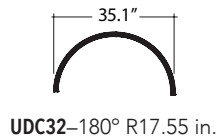

CONSTRUCTION

- Extruded aluminum outer housing
- Direct/indirect white frosted acrylic diffuser.
- 8 ft. gray or white 18 AWG adjustable power cord and AC cables. Push button grippers supplied, standard. Specify **XP** for additional length (25 ft. max.).
- Drivers and DMX module installed in surface mount canopy. For remote driver installation, see below.
- cUL listed for dry locations only.

CURVED MODEL#	CURVED MODEL#	FINISH	LEDS	MOUNT STYLE	DIMMING	OPTION
UDC31-90° R17 in. UDC61-90° R37 in. UDC43-120° R22 in. UDC32-180° R17 in. UDC62-180° R37 in.	UDLC2-2 ft. UDLC3-3 ft. UDLC4-4 ft. UDLC5-5 ft. UDLC6-6 ft.	S-Silver W-White K-Black BW-Barn Wood CB-Carbon Fiber ES-Espresso HO-Honey Oak M-Maple SD-Silver Driftwood SL-Saddle Leather DC-Dark Cherry KL-Tan Leather TL-Khaki Leather	W30 W35 W40 Red Blue SQ-RGB	R-Remote EM-Emergency	D-Standard BDIM-W11	SS

BTRAXW-Traxon Light Drive (enter quantity)	XP-Extra power cord (in inches, 25 ft. max.)
XL- custom lumen reduction (specify lumens)	UDCLEND- end cap (enter quantity):