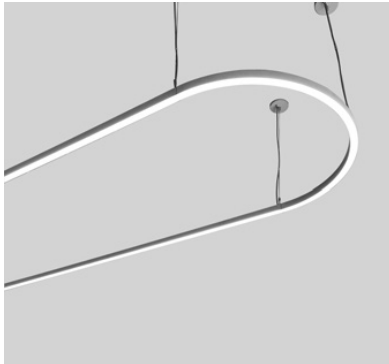

# DOS curve

LED direct/indirect circular & linear modules with opal acrylic lenses

### CONSTRUCTION

- Extruded aluminum outer housing
- Direct/indirect white frosted acrylic diffuser.
- 8 ft. gray or white 18 AWG adjustable power cord and AC cables. Push button grippers supplied, standard. Specify **XP** for additional length (25 ft. max.).
- Drivers and DMX module installed in surface mount canopy. For remote driver installation, see below.
- cUL listed for dry locations only.