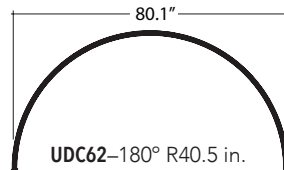

CONSTRUCTION

- Extruded aluminum outer housing
- Direct/indirect white frosted acrylic diffuser.
- 8 ft. gray or white 18 AWG adjustable power cord and AC cables. Push button grippers supplied, standard. Specify **XP** for additional length (25 ft. max.).
- Drivers and DMX module installed in surface mount canopy. For remote driver installation, see below.
- cUL listed for dry locations only.

CURVED MODEL#	CURVED MODEL#	FINISH	LEDS	MOUNT STYLE	DIMMING	OPTION
UDC31-90° R17 in. UDC61-90° R37 in. UDC43-120° R22 in. UDC32-180° R17 in. UDC62-180° R37 in.	UDLC2-2 ft. UDLC3-3 ft. UDLC4-4 ft. UDLC5-5 ft. UDLC6-6 ft.	S-Silver W-White K-Black BW-Barn Wood CB-Carbon Fiber ES-Espresso HO-Honey Oak M-Maple SD-Silver Driftwood SL-Saddle Leather DC-Dark Cherry KL-Tan Leather TL-Khaki Leather	W30 W35 W40 Red Blue SQ-RGB	R-Remote EM-Emergency	D-Standard BDIM-W11	SS

BTRAXW-Traxon Light Drive (enter quantity)	XP-Extra power cord (in inches, 25 ft. max.)
XL- custom lumen reduction (specify lumens)	UDCLEND- end cap (enter quantity):