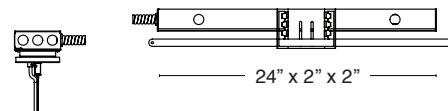

R – Remote driver installation

EM – Emergency

Emergency battery pack provides 7W for 90 minutes. (12W also available.) Remote install only. Red driver light and test switch mounted in handy box installed at ceiling. Increases remote driver size to 36" length.

TRAXON LIGHT DRIVE**

BTRAXW—white faceplate

- o Standalone, wall-mounted (12V power supply included) DMX controller for RGB LED that provides direct access to fixtures.
- o Tune color and brightness with the Light-Drive wheel.
- o Fully dimmable white mode button.
- o See www.traxon-usa.com for details.

AIRCRAFT CABLE

NOTE: Not recommended for outdoor use, where fixture will be exposed to water, or subject to wind oscillation. Avoid use near HVAC vents and in environments with corrosive chemical vapors, such as swimming pools.

ACRYLIC DIFFUSER CLEANING

WARNING: Do not clean with ammonia based cleaners (e.g. Windex®). Use only water or cleaners specifically formulated for cleaning plastics.