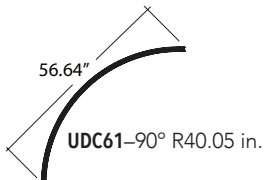

CONSTRUCTION

- Extruded aluminum outer housing
- Direct/indirect white frosted acrylic diffuser.
- 8 ft. gray or white 18 AWG adjustable power cord and AC cables. Push button grippers supplied, standard. Specify **XP** for additional length (25 ft. max.).
- Drivers and DMX module installed in surface mount canopy. For remote driver installation, see below.
- cUL listed for dry locations only.

CURVED MODEL#	CURVED MODEL#	FINISH	LEDS	MOUNT STYLE	DIMMING	OPTION
UDC31-90° R17 in. UDC61-90° R37 in. UDC43-120° R22 in. UDC32-180° R17 in. UDC62-180° R37 in.	UDLC2-2 ft. UDLC3-3 ft. UDLC4-4 ft. UDLC5-5 ft. UDLC6-6 ft.	S-Silver W-White K-Black BW-Barn Wood CB-Carbon Fiber ES-Espresso HO-Honey Oak M-Maple SD-Silver Driftwood SL-Saddle Leather DC-Dark Cherry KL-Tan Leather TL-Khaki Leather	W30 W35 W40 Red Blue SQ-RGB	R-Remote EM-Emergency	D-Standard BDIM-W11	SS

BTRAXW-Traxon Light Drive (enter quantity)	XP-Extra power cord (in inches, 25 ft. max.)
XL- custom lumen reduction (specify lumens)	UDCLEND- end cap (enter quantity):