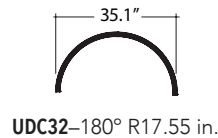

CONSTRUCTION

- Extruded aluminum outer housing
- Direct/indirect white frosted acrylic diffuser.
- 8 ft. gray or white 18 AWG adjustable power cord and AC cables. Push button grippers supplied, standard. Specify **XP** for additional length (25 ft. max.).
- Drivers and DMX module installed in surface mount canopy. For remote driver installation, see below.
- cUL listed for dry locations only.

CURVED MODEL#	CURVED MODEL#	FINISH	LEDS	MOUNT STYLE	DIMMING	OPTION
UDC31-90° R17 in. UDC61-90° R37 in. UDC43-120° R22 in. UDC32-180° R17 in. UDC62-180° R37 in.	UDLC2-2 ft. UDLC3-3 ft. UDLC4-4 ft. UDLC5-5 ft. UDLC6-6 ft.	S-Silver W-White K-Black BW-Barn Wood CB-Carbon Fiber ES-Espresso HO-Honey Oak M-Maple SD-Silver Driftwood SL-Saddle Leather DC-Dark Cherry KL-Tan Leather TL-Khaki Leather	W30 W35 W40 Red Blue SQ-RGB	R-Remote EM-Emergency	D-Standard BDIM-W11	SS

BTRAXW-Traxon Light Drive (enter quantity)	XP-Extra power cord (in inches, 25 ft. max.)
XL- custom lumen reduction (specify lumens)	UDCLEND- end cap (enter quantity):