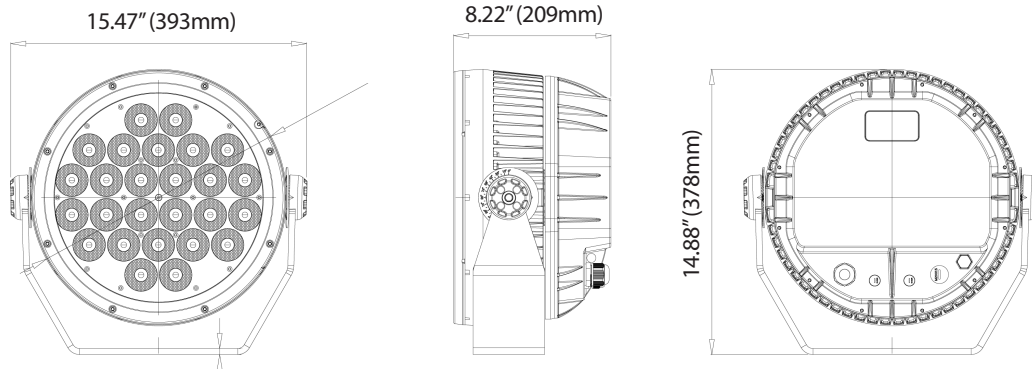

## SPECIFICATIONS

Colors	RGBW (W=4000K), RGBA, RGBAW (W=4000K), DW (2400K-5500K)
Beam Angles	8° standard, 20°, 40°, 60°, 10° x 60° spread lens options
Photometrics	Up to 10,868 lumens, 490,021 cd, see page 4 for details
Effective Projected Area	1.75 ft <sup>2</sup>
Control	DMX+RDM, Manual color setting in menu, photocell included, Aria wireless direct connect
Max Fixtures in Series	32 via DMX, power local to each fixture
Power Consumption	230W
Operating Voltage	100-277VAC, 50/60 Hz
Lumen Maintenance	L70 @ 150,000 hours (25° C)
Mounting	Surface mount bracket included, optional tenon mount and pipe clamp available
Finish	Gray standard (RAL 7047), black, white, and custom colors optional
Material	Die cast aluminum, glass top lens, optional marine coating available
Ambient Operating Temperature	-40° F to 125° F (-40° C to 51° C)
IP Rating	IP66, wet location
IK Rating	IK07, protection against 2 joule impact
Fixture Connectors	Attached 5' (1.5m) IP66 hybrid cable, AC power +DMX/RDM
Warranty	5 Years, limited
Weight	36 lbs. (16.3 kg)
Dimensions	<b>L:</b> 14.8" x <b>W:</b> 15.4" x <b>D:</b> 8.2" (378mm x 393mm x 209mm)
Certifications	  

## RELATED COMPONENTS

### Optional Mounting Accessories

**TM2**

Use with 2" pipe, schedule 40 tenon mount  
(2.51", 56mm inner dia.)

**TM4**

Use with 3.5" pipe, schedule 40 tenon mount  
(4.13", 105mm inner dia.)

**PC2**

Use with 2" pipe, schedule 40 pipe clamp  
mounts 1 or 2 fixtures

## DIMENSIONS