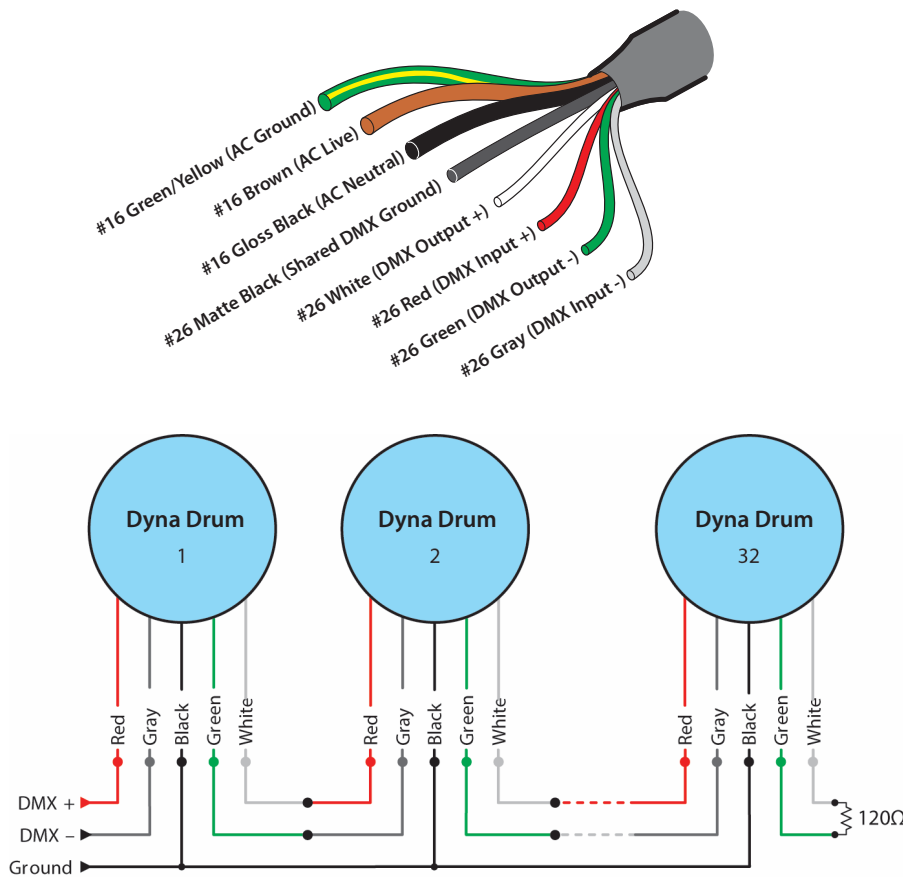

DYNA DRUM HO SCS™

WIRING

PHOTOMETRICS

Color / Beam	Lumens	Center Candela	Efficacy (l/pw)	CRI (Ra)	TM30
RGBW	9773	381,883	43	-	-
RGBA	5384	236,376	25	-	-
RGBAW	7554	346,386	34	-	-
DW	10868	490,021	45	-	-