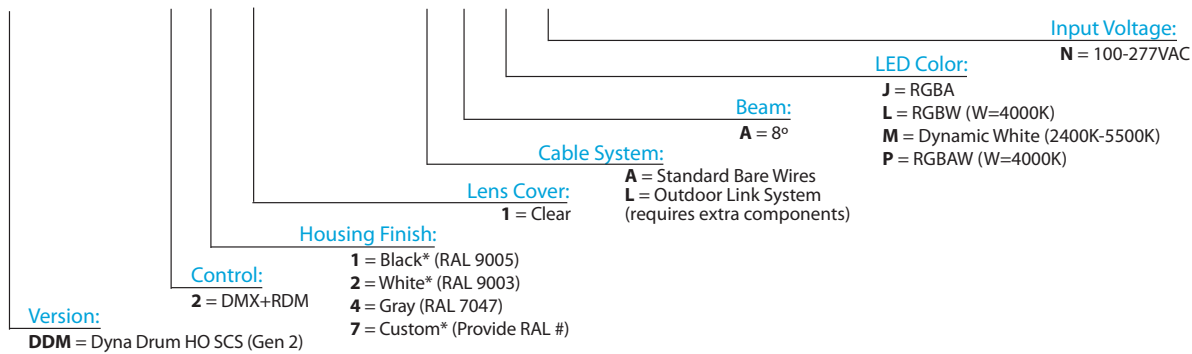

sixteen5hundred	Project 21-12877-4 Date 6/24/2021 Tunable White | Color Tuning Submitted By 16500, INC	Catalog Number DDM 221 AAMN Notes	Type

DYNA DRUM HO SCS ^{TM}

ORDER CODES

* indicates special order

DDM - 2 # 1 - # A # N

RELATED COMPONENTS

Optional Beam Accessories