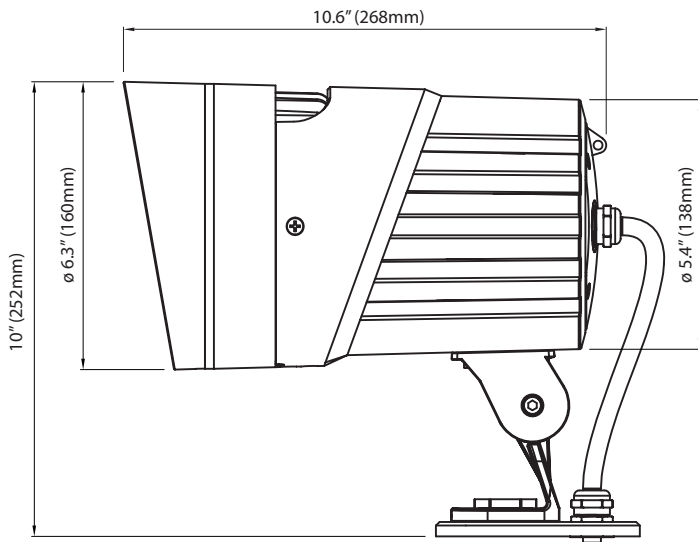

SPECIFICATIONS

Color Temperature	2700K, 3000K, 3500K, 4000K, DW (2400K-5500K), RGBW, RGBA
Beam Angle	6° (standard), 20°, 40°, 60°, 10° x 60° spread lens options
Total Lumens	1423 at 4000K, 6°
Center Beam Candela	54,665 at 4000K, 6°
Control	DMX / RDM, 0-10V via external UDM, RDM Addressing via XMT-350, Wireless via Aria system
Max Fixtures in Series	32, via DMX-512
Mounting	Base mounts to standard 4" round electrical box (by others)
Power Consumption	35W at steady state
Operating Voltage	100-277VAC, 50/60Hz
Lumen Maintenance	L70 @ 150,000 Hours (25° C)
Finish	Gray (Standard), White, Black or Custom (Optional)
Housing Material	Die Cast Aluminum, Optional Marine Environment Coating Available
Operating Temperature	-40° F to 122° F (-40° C to 50° C)
IP Rating	IP66, Wet Location
Fixture Connectors	Attached 5' (1.5m) IP 66 AC Power + Signal Cable
Warranty	5 Year Limited Warranty
Weight	9.2 lbs (4.17 kg)
Dimensions	ø 6.3" x H 10.6" (ø 160 x 268mm)
Certifications	 

Full Snoot

Gray: DAFSG
Black: DAFSB
White: DAFSW
Custom: DAFSC (provide RAL #)

XMT350

DMX+RDM Addressing and Testing Tool
9V Battery Included

DIMENSIONS

WIRING

For details on using the Aria Wireless DMX System, please consult the user guides