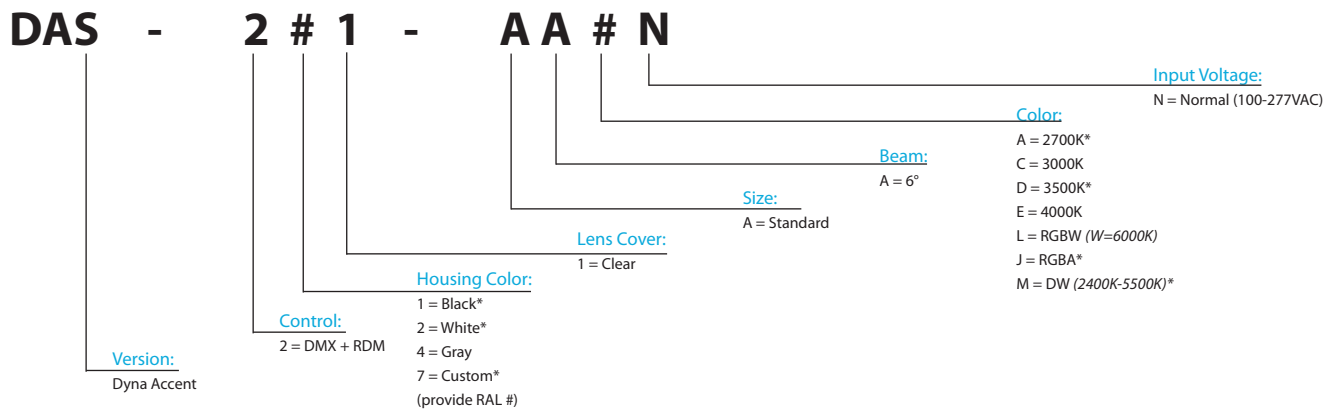

Client:

Project:

Type:

Order Code:

Quantity:

The **Dyna Accent** is a high output, outdoor rated, LED flood fixture. It features internal DMX & RDM drivers, Aria wireless built directly into the unit, a 100-277VAC auto switching power supply, and a swappable spread lens system. Available in multiple color temperatures of white and color changing version, it is ideal for outdoor facade wash and landscape work.

SPECIFICATIONS

Color Temperature	2700K, 3000K, 3500K, 4000K, DW (2400K-5500K), RGBW, RGBA
Beam Angle	6° (standard), 20°, 40°, 60°, 10° x 60° spread lens options
Total Lumens	1423 at 4000K, 6°
Center Beam Candela	54,665 at 4000K, 6°
Control	DMX / RDM, 0-10V via external UDM, RDM Addressing via XMT-350, Wireless via Aria system
Max Fixtures in Series	32, via DMX-512
Mounting	Base mounts to standard 4" round electrical box (by others)
Power Consumption	35W at steady state
Operating Voltage	100-277VAC, 50/60Hz
Lumen Maintenance	L70 @ 150,000 Hours (25° C)
Finish	Gray (Standard), White, Black or Custom (Optional)
Housing Material	Die Cast Aluminum, Optional Marine Environment Coating Available
Operating Temperature	-40° F to 122° F (-40° C to 50° C)
IP Rating	IP66, Wet Location
Fixture Connectors	Attached 5' (1.5m) IP 66 AC Power + Signal Cable
Warranty	5 Year Limited Warranty
Weight	9.2 lbs (4.17 kg)
Dimensions	ø 6.3" x H 10.6" (ø 160 x 268mm)
Certifications	 

ORDER CODES

* Indicates Special Order

RELATED COMPONENTS

Spread Lenses

20° Beam: DASSL20
40° Beam: DASSL40
60° Beam: DASSL60
10° x 60° Beam: DASSL1060

UDM

Converts 0-10V (sink or source) to DMX
100-277VAC Input

PHOTOMETRICS

For IES & Revit files, please visit acclaimlighting.com

Color Temp	Lumens	Center Candela	Efficacy (l/pw)	CRI (Ra)	CRI (r9)
4000K	1423	54,665	40.87	81.3	11.6