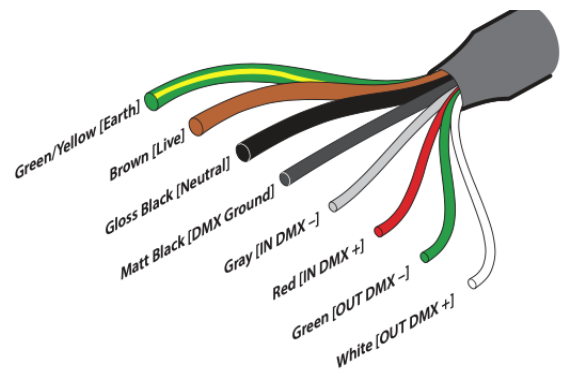

Client:

Project:

Type:

Order Code:

Quantity:

The **Dyna Accent** is a high output, outdoor rated, LED flood fixture. It features internal DMX & RDM drivers, Aria wireless built directly into the unit, a 100-277VAC auto switching power supply, and a swappable spread lens system. Available in multiple color temperatures of white and color changing version, it is ideal for outdoor facade wash and landscape work.

SPECIFICATIONS

Color Temperature	2700K, 3000K, 3500K, 4000K, DW (2400K-5500K), RGBW, RGBA
Beam Angle	6° (standard), 20°, 40°, 60°, 10° x 60° spread lens options
Total Lumens	1423 at 4000K, 6°
Center Beam Candela	54,665 at 4000K, 6°
Control	DMX / RDM, 0-10V via external UDM, RDM Addressing via XMT-350, Wireless via Aria system
Max Fixtures in Series	32, via DMX-512
Mounting	Base mounts to standard 4" round electrical box (by others)
Power Consumption	35W at steady state
Operating Voltage	100-277VAC, 50/60Hz
Lumen Maintenance	L70 @ 150,000 Hours (25° C)
Finish	Gray (Standard), White, Black or Custom (Optional)
Housing Material	Die Cast Aluminum, Optional Marine Environment Coating Available
Operating Temperature	-40° F to 122° F (-40° C to 50° C)
IP Rating	IP66, Wet Location
Fixture Connectors	Attached 5' (1.5m) IP 66 AC Power + Signal Cable
Warranty	5 Year Limited Warranty
Weight	9.2 lbs (4.17 kg)
Dimensions	ø 6.3" x H 10.6" (ø 160 x 268mm)
Certifications	 

ORDER CODES

* Indicates Special Order

RELATED COMPONENTS

Spread Lenses

20° Beam: DASSL20
40° Beam: DASSL40
60° Beam: DASSL60
10° x 60° Beam: DASSL1060

UDM

Converts 0-10V (sink or source) to DMX
100-277VAC Input

Full Snoot

Gray: DAFSG
Black: DAFSB
White: DAFSW
Custom: DAFSC (provide RAL #)

XMT350

DMX+RDM Addressing and Testing Tool
9V Battery Included

DIMENSIONS

WIRING

For details on using the Aria Wireless DMX System, please consult the user guides