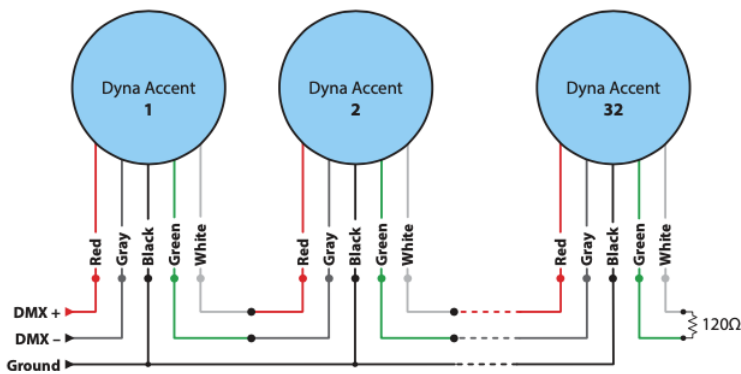

SPECIFICATIONS

Color Temperature	2700K, 3000K, 3500K, 4000K, DW (2400K-5500K), RGBW, RGBA
Beam Angle	6° (standard), 20°, 40°, 60°, 10° x 60° spread lens options
Total Lumens	1423 at 4000K, 6°
Center Beam Candela	54,665 at 4000K, 6°
Control	DMX / RDM, 0-10V via external UDM, RDM Addressing via XMT-350, Wireless via Aria system
Max Fixtures in Series	32, via DMX-512
Mounting	Base mounts to standard 4" round electrical box (by others)
Power Consumption	35W at steady state
Operating Voltage	100-277VAC, 50/60Hz
Lumen Maintenance	L70 @ 150,000 Hours (25° C)
Finish	Gray (Standard), White, Black or Custom (Optional)
Housing Material	Die Cast Aluminum, Optional Marine Environment Coating Available
Operating Temperature	-40° F to 122° F (-40° C to 50° C)
IP Rating	IP66, Wet Location
Fixture Connectors	Attached 5' (1.5m) IP 66 AC Power + Signal Cable
Warranty	5 Year Limited Warranty
Weight	9.2 lbs (4.17 kg)
Dimensions	ø 6.3" x H 10.6" (ø 160 x 268mm)
Certifications	 

ORDER CODES

* Indicates Special Order

RELATED COMPONENTS

Spread Lenses

20° Beam: DASSL20
40° Beam: DASSL40
60° Beam: DASSL60
10° x 60° Beam: DASSL1060

UDM

Converts 0-10V (sink or source) to DMX
100-277VAC Input

Full Snoot

Gray: DAFSG
Black: DAFSB
White: DAFSW
Custom: DAFSC (provide RAL #)

XMT350

DMX+RDM Addressing and Testing Tool
9V Battery Included

DIMENSIONS

WIRING

For details on using the Aria Wireless DMX System, please consult the user guides

PHOTOMETRICS

For IES & Revit files, please visit acclaimlighting.com

Color Temp	Lumens	Center Candela	Efficacy (l/pw)	CRI (Ra)	CRI (r9)
4000K	1423	54,665	40.87	81.3	11.6