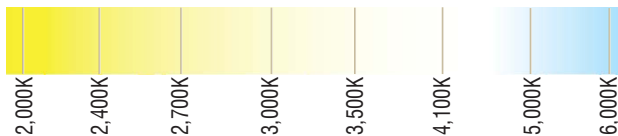

COLOR CHANGING + TUNING (OUTDOOR)

RGBCT-SERIES | COLOR CHANGING | RUBBER COATED
LINEAR LED LIGHTING

Fixture Type: _____

Project: _____

Location: _____

PRODUCT FEATURES

- Ability to mix Kelvin temperatures
- 90+ CRI
- Dimmable
- 50,000 hour life
- 5-year warranty
- UL-listed for indoor and outdoor use
- 3M™ industrial adhesive backing
- For use with electronic power supplies

SPECIFICATIONS

Model	RGBCT-WR-24V (Outdoor)
Input Voltage	24V DC / Constant Voltage
Beam Spread	120°
Max Run Length	Unlimited, power every 25ft
Production Intervals	3.938" (100mm)
End Cap Dimensions	0.625" (15.2mm) × 0.375" (9mm)
Tape Dimensions	0.563" (14.2mm) × 0.25" (6mm)
Average Watts	4 W/ft
Lumens	340 max. lm/ft
CRI	3000K = 90+
Diode	5050
Dimming Options	RF, WiFi, DMX
Temp Range	-40°F (-40°C) to 149°F (65°C)
Rating	IP67

RGB COLOR SPECTRUM

KELVIN COLOR TEMPERATURE SCALE

Conforms to ANSI/UL Standard 2108
Certified to CAN/CSA Standard C22.2 No. 250.0