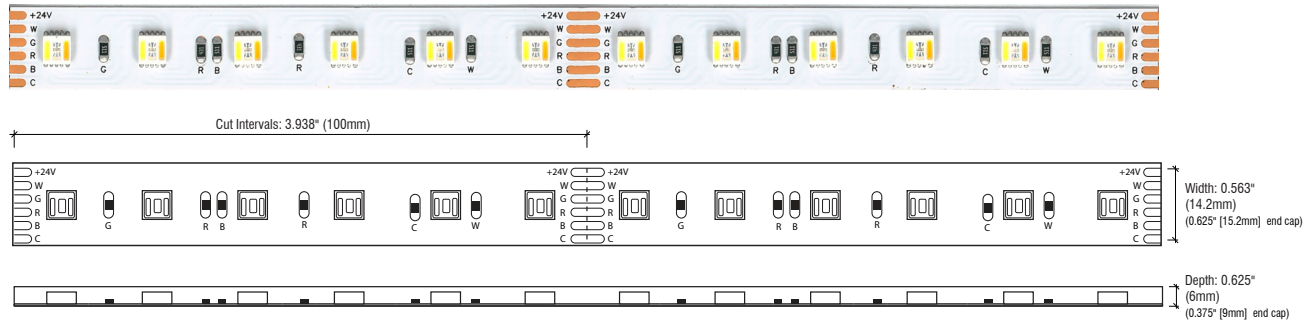

COLOR CHANGING + TUNING (OUTDOOR)

RGBCT-SERIES | COLOR CHANGING | RUBBER COATED
LINEAR LED LIGHTING

Fixture Type: _____

Project: _____

Location: _____

PRODUCT FEATURES

- Ability to mix Kelvin temperatures
- 90+ CRI
- Dimmable
- 50,000 hour life
- 5-year warranty
- UL-listed for indoor and outdoor use
- 3M™ industrial adhesive backing
- For use with electronic power supplies

SPECIFICATIONS

Model	RGBCT-WR-24V (Outdoor)
Input Voltage	24V DC / Constant Voltage
Beam Spread	120°
Max Run Length	Unlimited, power every 25ft
Production Intervals	3.938" (100mm)
End Cap Dimensions	0.625" (15.2mm) × 0.375" (9mm)
Tape Dimensions	0.563" (14.2mm) × 0.25" (6mm)
Average Watts	4 W/ft
Lumens	340 max. lm/ft
CRI	3000K = 90+
Diode	5050
Dimming Options	RF, WiFi, DMX
Temp Range	-40°F (-40°C) to 149°F (65°C)
Rating	IP67