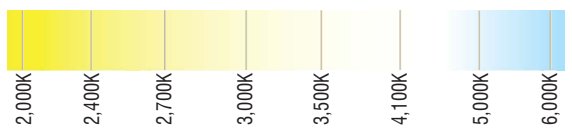

RGB COLOR SPECTRUM

KELVIN COLOR TEMPERATURE SCALE

Conforms to ANSI/UL Standard 2108
Certified to CAN/CSA Standard C22.2 No. 250.0