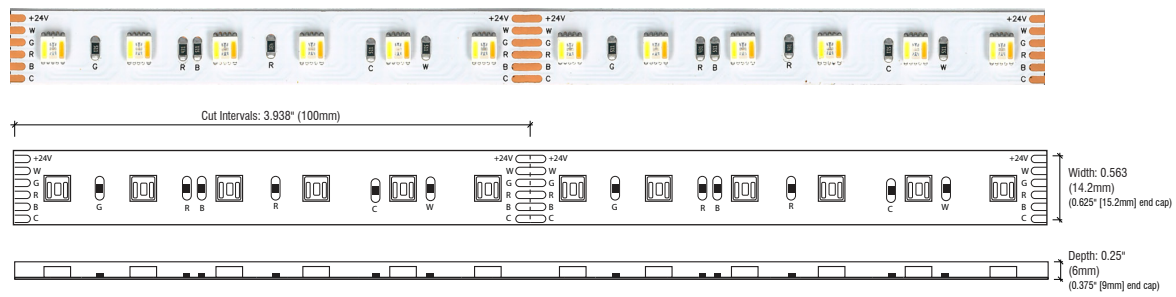

# COLOR CHANGING + TUNING (OUTDOOR)

RGBWA-SERIES | COLOR TUNING | RUBBER COATED  
LINEAR LED LIGHTING

## PRODUCT FEATURES

- Ability to mix Kelvin temperatures
- 90+ CRI
- Dimmable
- 50,000 hour life
- 5-year warranty
- UL-listed for indoor and outdoor use
- 3M™ industrial adhesive backing
- For use with electronic power supplies

## SPECIFICATIONS

Model	RGBWA-WR-24V (Outdoor)
Input Voltage	24V DC / Constant Voltage
Beam Spread	120°
Max Run Length	Unlimited, power every 25ft
Production Intervals	3.938" (100mm)
End Cap Dimensions	0.625" (15.2mm) × 0.375" (9mm)
Tape Dimensions	0.563" (14.2mm) × 0.25" (6mm)
Average Watts	4 W/ft
Lumens	340 max. lm/ft
CRI	3000K = 90+
Diode	Epistar 5050
Dimming Options	RF, WiFi, DMX
Temp Range	-40°F (-40°C) to 149°F (65°C)
Rating	IP67