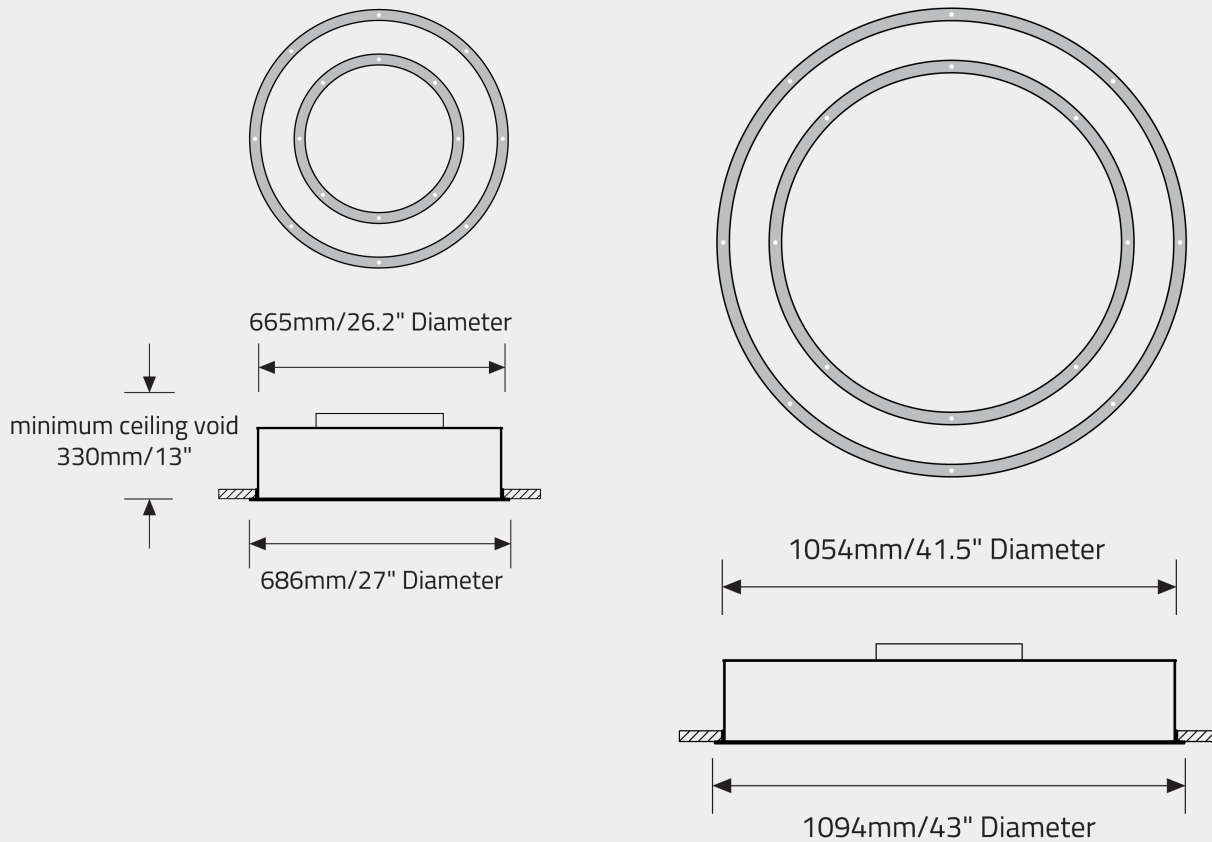

Centre disc: For non illuminating center version, drywall disc to be supplied and installed by others. Drywall disc to be painted to match ceiling.

Versions: Recessed luminaires available in three diameters: 685mm/27", 1092mm/43" and 1495mm/59".

Direct

BUBBLE UP

WEB PIN 433

HOW TO ORDER

A SPECIFY LUMINAIRE

Code	Light Distribution	Diameter	Power (LED)	Delivered lms	Delivered lms (White LEDs only)	LPW
94 1001	Ring of White LEDs	27"	103W	4076		40
94 1011	Ring of White LEDs	43"	168W	6764		40
94 1021	Ring of White LEDs	59"	232W	9788		42
94 1101	Ring of RGB LEDs	27"	45W			
94 1111	Ring of RGB LEDs	43"	80W			
94 1121	Ring of RGB LEDs	59"	110W			
94 1201	Ring of White LEDs/RGB Center	27"	103W+27W RGB		4076	
94 1211	Ring of White LEDs/RGB Center	43"	168W+55W RGB		6764	
94 1221	Ring of White LEDs/RGB Center	59"	232W+80W RGB		9788	
94 1301	Ring of RGB LEDs/White LED Center	27"	45W RGB+60W		2294	40
94 1311	Ring of RGB LEDs/White LED Center	43"	80W RGB+115W		4684	40
94 1321	Ring of RGB LEDs/White LED Center	59"	110W RGB+170W		7344	42

B SPECIFY CCT

30	3000K
35	3500K
40	4000K

C SPECIFY OPTIONS

3	347V
---	------

EXAMPLE CODE

941001/35

BUBBLE UP

WEB PIN 433

DIMENSIONAL DIAGRAMS

BUBBLE UP

WEB PIN 433

APPROVALS

IP20