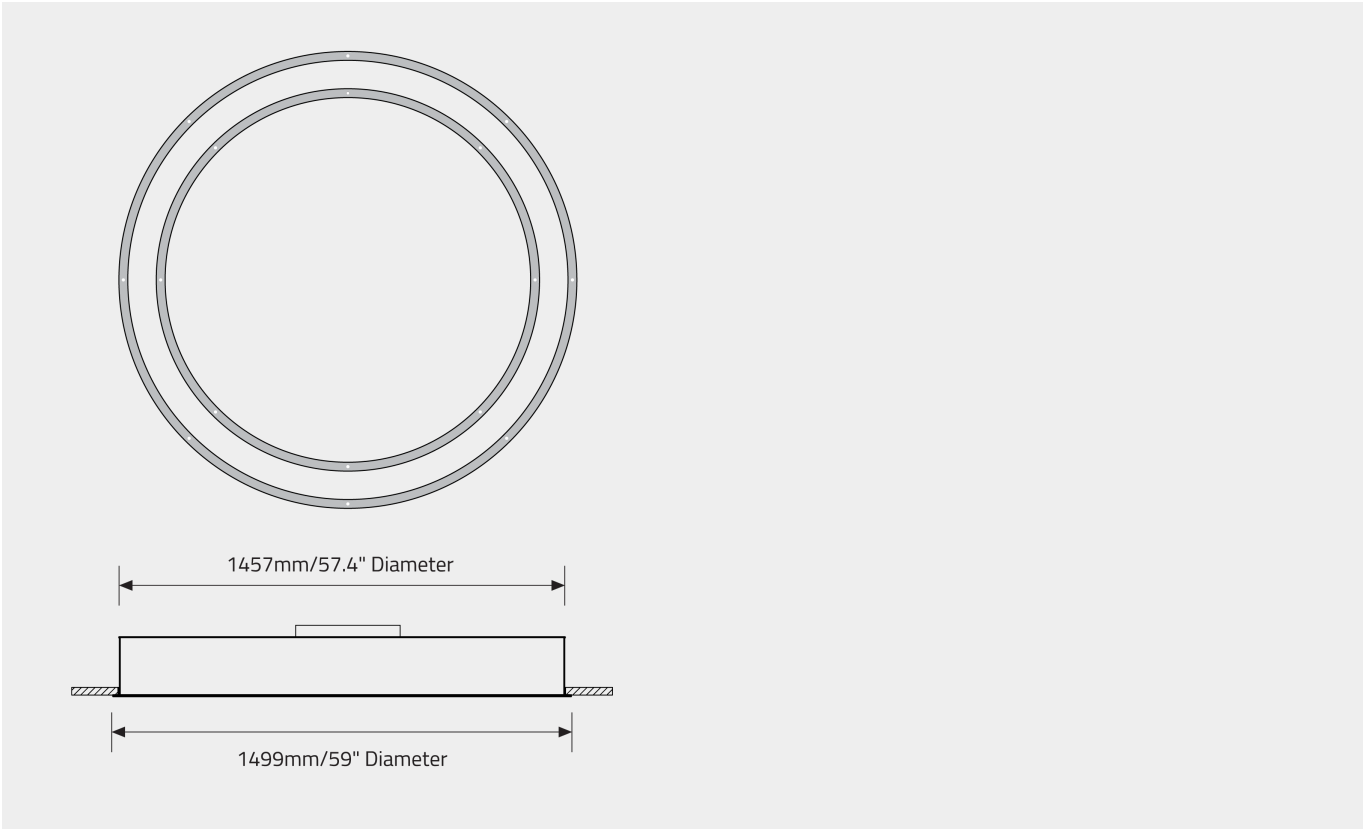

BUBBLE UP

WEB PIN 433

GENERAL SPECIFICATION

Recessed housing: Steel and aluminum suitable for new or existing non insulated construction, drywall or plasterboard ceilings. Luminaires are mounted by cable suspension within the ceiling cavity. Anchoring of cables to load bearing ceiling structure (by others).

Centre disc: For non illuminating center version, drywall disc to be supplied and installed by others. Drywall disc to be painted to match ceiling.

Versions: Recessed luminaires available in three diameters: 685mm/27", 1092mm/43" and 1495mm/59".

Direct

BUBBLE UP

WEB PIN 433

HOW TO ORDER

A SPECIFY LUMINAIRE

Code	Light Distribution	Diameter	Power (LED)	Delivered lms	Delivered lms (White LEDs only)	LPW
94 1001	Ring of White LEDs	27"	103W	4076		40
94 1011	Ring of White LEDs	43"	168W	6764		40
94 1021	Ring of White LEDs	59"	232W	9788		42
94 1101	Ring of RGB LEDs	27"	45W			
94 1111	Ring of RGB LEDs	43"	80W			
94 1121	Ring of RGB LEDs	59"	110W			
94 1201	Ring of White LEDs/RGB Center	27"	103W+27W RGB		4076	
94 1211	Ring of White LEDs/RGB Center	43"	168W+55W RGB		6764	
94 1221	Ring of White LEDs/RGB Center	59"	232W+80W RGB		9788	
94 1301	Ring of RGB LEDs/White LED Center	27"	45W RGB+60W		2294	40
94 1311	Ring of RGB LEDs/White LED Center	43"	80W RGB+115W		4684	40
94 1321	Ring of RGB LEDs/White LED Center	59"	110W RGB+170W		7344	42

DIMENSIONAL DIAGRAMS

BUBBLE UP

WEB PIN 433

APPROVALS

IP20