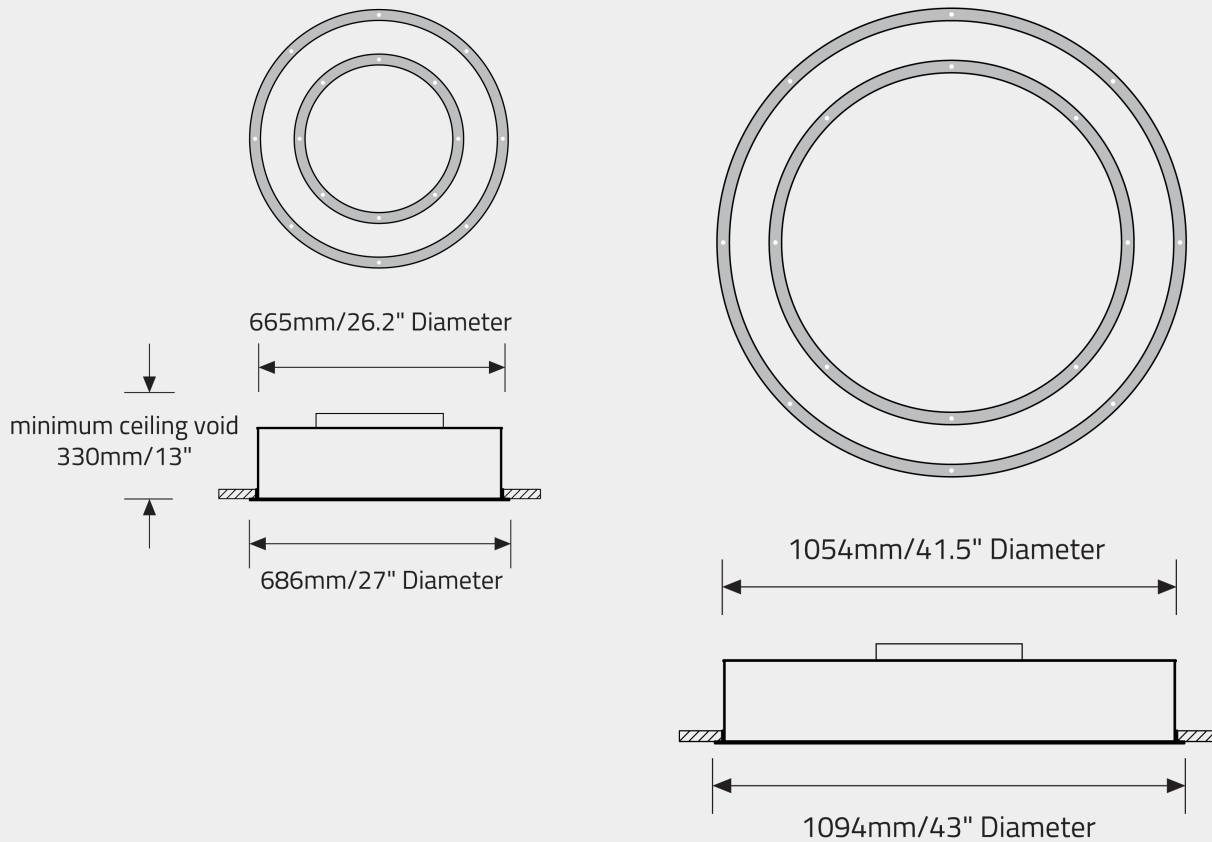

### A SPECIFY LUMINAIRE

Code	Light Distribution	Diameter	Power (LED)	Delivered lms	Delivered lms (White LEDs only)	LPW
94 1001	Ring of White LEDs	27"	103W	4076		40
94 1011	Ring of White LEDs	43"	168W	6764		40
94 1021	Ring of White LEDs	59"	232W	9788		42
94 1101	Ring of RGB LEDs	27"	45W			
94 1111	Ring of RGB LEDs	43"	80W			
94 1121	Ring of RGB LEDs	59"	110W			
94 1201	Ring of White LEDs/RGB Center	27"	103W+27W RGB		4076	
94 1211	Ring of White LEDs/RGB Center	43"	168W+55W RGB		6764	
94 1221	Ring of White LEDs/RGB Center	59"	232W+80W RGB		9788	
94 1301	Ring of RGB LEDs/White LED Center	27"	45W RGB+60W		2294	40
94 1311	Ring of RGB LEDs/White LED Center	43"	80W RGB+115W		4684	40
94 1321	Ring of RGB LEDs/White LED Center	59"	110W RGB+170W		7344	42

## DIMENSIONAL DIAGRAMS