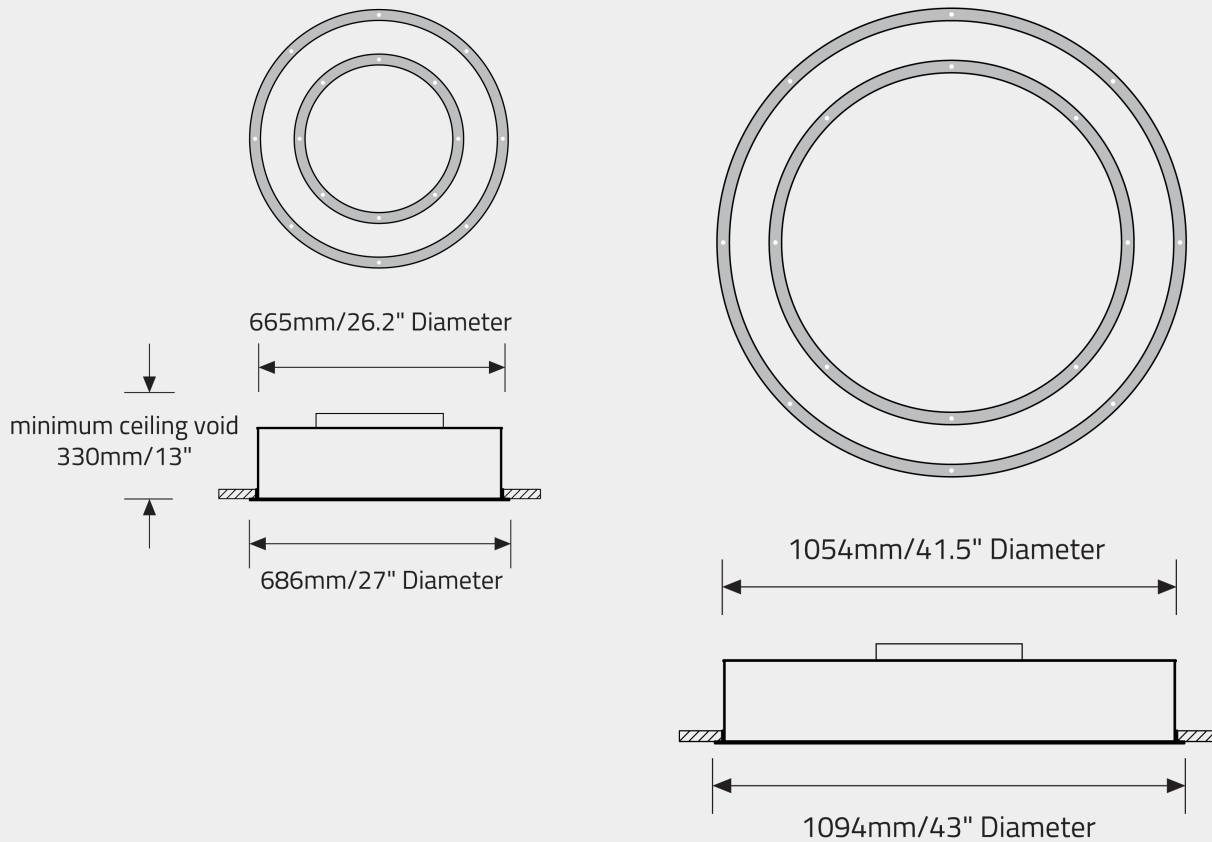

Centre disc: For non illuminating center version, drywall disc to be supplied and installed by others. Drywall disc to be painted to match ceiling.

Versions: Recessed luminaires available in three diameters: 685mm/27", 1092mm/43" and 1495mm/59".

Direct

BUBBLE UP

WEB PIN 433

HOW TO ORDER

A SPECIFY LUMINAIRE

Code	Light Distribution	Diameter	Power (LED)	Delivered lms	Delivered lms (White LEDs only)	LPW
94 1001	Ring of White LEDs	27"	103W	4076		40
94 1011	Ring of White LEDs	43"	168W	6764		40
94 1021	Ring of White LEDs	59"	232W	9788		42
94 1101	Ring of RGB LEDs	27"	45W			
94 1111	Ring of RGB LEDs	43"	80W			
94 1121	Ring of RGB LEDs	59"	110W			
94 1201	Ring of White LEDs/RGB Center	27"	103W+27W RGB		4076	
94 1211	Ring of White LEDs/RGB Center	43"	168W+55W RGB		6764	
94 1221	Ring of White LEDs/RGB Center	59"	232W+80W RGB		9788	
94 1301	Ring of RGB LEDs/White LED Center	27"	45W RGB+60W		2294	40
94 1311	Ring of RGB LEDs/White LED Center	43"	80W RGB+115W		4684	40
94 1321	Ring of RGB LEDs/White LED Center	59"	110W RGB+170W		7344	42

B SPECIFY CCT

30	3000K
35	3500K
40	4000K

C SPECIFY OPTIONS

3	347V
---	------

EXAMPLE CODE

941001/35

BUBBLE UP

WEB PIN 433

DIMENSIONAL DIAGRAMS

BUBBLE UP

WEB PIN 433

APPROVALS