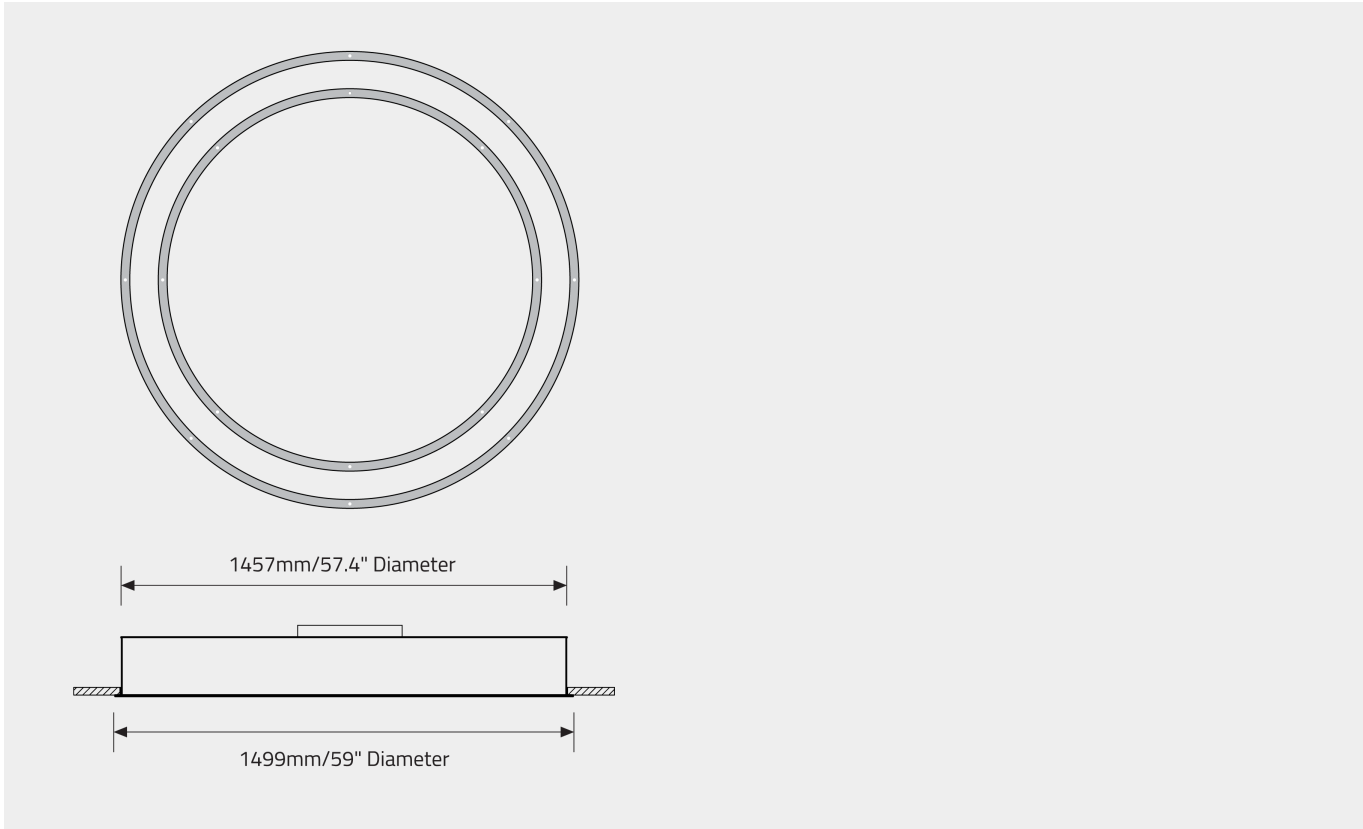

BUBBLE UP

WEB PIN 433

GENERAL SPECIFICATION

Recessed housing: Steel and aluminum suitable for new or existing non insulated construction, drywall or plasterboard ceilings. Luminaires are mounted by cable suspension within the ceiling cavity. Anchoring of cables to load bearing ceiling structure (by others).

Centre disc: For non illuminating center version, drywall disc to be supplied and installed by others. Drywall disc to be painted to match ceiling.

Versions: Recessed luminaires available in three diameters: 685mm/27", 1092mm/43" and 1495mm/59".

Direct

BUBBLE UP

WEB PIN 433

HOW TO ORDER

A SPECIFY LUMINAIRE

Code	Light Distribution	Diameter	Power (LED)	Delivered lms	Delivered lms (White LEDs only)	LPW
94 1001	Ring of White LEDs	27"	103W	4076		40
94 1011	Ring of White LEDs	43"	168W	6764		40
94 1021	Ring of White LEDs	59"	232W	9788		42
94 1101	Ring of RGB LEDs	27"	45W			
94 1111	Ring of RGB LEDs	43"	80W			
94 1121	Ring of RGB LEDs	59"	110W			
94 1201	Ring of White LEDs/RGB Center	27"	103W+27W RGB		4076	
94 1211	Ring of White LEDs/RGB Center	43"	168W+55W RGB		6764	
94 1221	Ring of White LEDs/RGB Center	59"	232W+80W RGB		9788	
94 1301	Ring of RGB LEDs/White LED Center	27"	45W RGB+60W		2294	40
94 1311	Ring of RGB LEDs/White LED Center	43"	80W RGB+115W		4684	40
94 1321	Ring of RGB LEDs/White LED Center	59"	110W RGB+170W		7344	42

DIMENSIONAL DIAGRAMS

BUBBLE UP

WEB PIN 433

APPROVALS