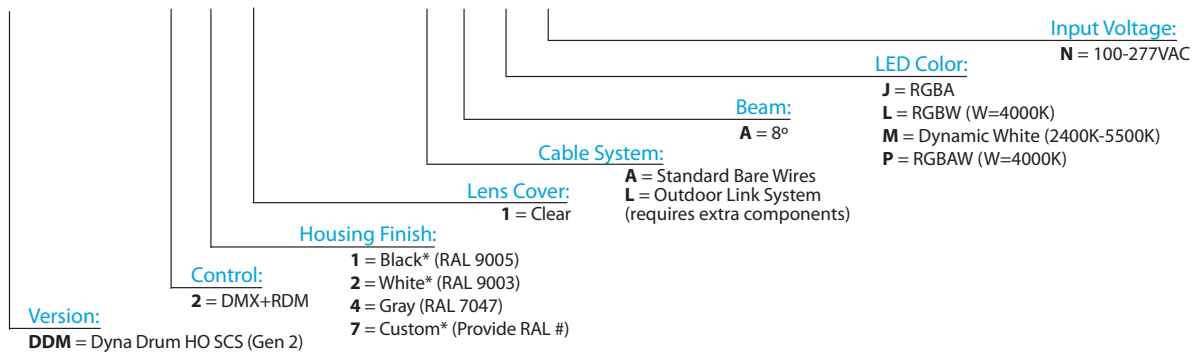

sixteen5hundred	Project 21-12877-3 Date 6/25/2021 RGB/W | Saturated Color Submitted By 16500, INC	Catalog Number DDM 221 AAJN Notes	Type

DYNA DRUM HO SCS ^{TM}

ORDER CODES

* indicates special order

DDM - 2 # 1 - # A # N

RELATED COMPONENTS

Optional Beam Accessories

DDHSL40
40° Spread lens for Dyna Drum HO

DDHSL60
60° Spread lens for Dyna Drum HO

DDHSL1060
10° x 60° Spread lens for Dyna Drum HO