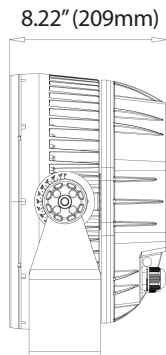

SPECIFICATIONS

Colors	RGBW (W=4000K), RGBA, RGBAW (W=4000K), DW (2400K-5500K)
Beam Angles	8° standard, 20°, 40°, 60°, 10° x 60° spread lens options
Photometrics	Up to 10,868 lumens, 490,021 cd, see page 4 for details
Effective Projected Area	1.75 ft ²
Control	DMX+RDM, Manual color setting in menu, photocell included, Aria wireless direct connect
Max Fixtures in Series	32 via DMX, power local to each fixture
Power Consumption	230W
Operating Voltage	100-277VAC, 50/60 Hz
Lumen Maintenance	L70 @ 150,000 hours (25° C)
Mounting	Surface mount bracket included, optional tenon mount and pipe clamp available
Finish	Gray standard (RAL 7047), black, white, and custom colors optional
Material	Die cast aluminum, glass top lens, optional marine coating available
Ambient Operating Temperature	-40° F to 125° F (-40° C to 51° C)
IP Rating	IP66, wet location
IK Rating	IK07, protection against 2 joule impact
Fixture Connectors	Attached 5' (1.5m) IP66 hybrid cable, AC power +DMX/RDM
Warranty	5 Years, limited
Weight	36 lbs. (16.3 kg)
Dimensions	L: 14.8" x W: 15.4" x D: 8.2" (378mm x 393mm x 209mm)
Certifications	  

TM4

Use with 3.5" pipe, schedule 40 tenon mount
(4.13", 105mm inner dia.)

PC2

Use with 2" pipe, schedule 40 pipe clamp
mounts 1 or 2 fixtures

PC4

Use with 4" pipe, schedule 40 pipe clamp
mounts 1 or 2 fixtures

DIMENSIONS

DYNA DRUM HO SCS™

WIRING

PHOTOMETRICS

Color / Beam	Lumens	Center Candela	Efficacy (l/pw)	CRI (Ra)	TM30
RGBW	9773	381,883	43	-	-
RGBA	5384	236,376	25	-	-
RGBAW	7554	346,386	34	-	-
DW	10868	490,021	45	-	-