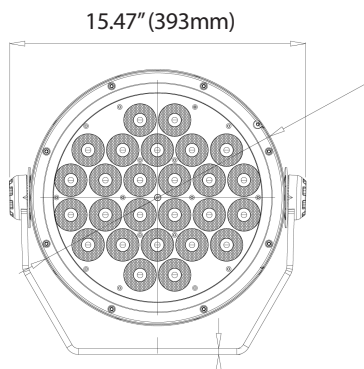

SPECIFICATIONS

Colors	RGBW (W=4000K), RGBA, RGBAW (W=4000K), DW (2400K-5500K)
Beam Angles	8° standard, 20°, 40°, 60°, 10° x 60° spread lens options
Photometrics	Up to 10,868 lumens, 490,021 cd, see page 4 for details
Effective Projected Area	1.75 ft ²
Control	DMX+RDM, Manual color setting in menu, photocell included, Aria wireless direct connect
Max Fixtures in Series	32 via DMX, power local to each fixture
Power Consumption	230W
Operating Voltage	100-277VAC, 50/60 Hz
Lumen Maintenance	L70 @ 150,000 hours (25° C)
Mounting	Surface mount bracket included, optional tenon mount and pipe clamp available
Finish	Gray standard (RAL 7047), black, white, and custom colors optional
Material	Die cast aluminum, glass top lens, optional marine coating available
Ambient Operating Temperature	-40° F to 125° F (-40° C to 51° C)
IP Rating	IP66, wet location
IK Rating	IK07, protection against 2 joule impact
Fixture Connectors	Attached 5' (1.5m) IP66 hybrid cable, AC power +DMX/RDM
Warranty	5 Years, limited
Weight	36 lbs. (16.3 kg)
Dimensions	L: 14.8" x W: 15.4" x D: 8.2" (378mm x 393mm x 209mm)
Certifications	  

DDH2HSG Half snoot for Dyna Drum HO, Gray
DDH2HSB Half snoot for Dyna Drum HO, Black
DDH2HSW Half snoot for Dyna Drum HO, White

DYNA DRUM HO SCS TM

RELATED COMPONENTS

Optional Mounting Accessories

TM2

Use with 2" pipe, schedule 40 tenon mount
(2.51", 56mm inner dia.)

TM4

Use with 3.5" pipe, schedule 40 tenon mount
(4.13", 105mm inner dia.)

PC2

Use with 2" pipe, schedule 40 pipe clamp
mounts 1 or 2 fixtures

PC4

Use with 4" pipe, schedule 40 pipe clamp
mounts 1 or 2 fixtures

DIMENSIONS

DYNA DRUM HO SCS™

WIRING

PHOTOMETRICS

Color / Beam	Lumens	Center Candela	Efficacy (l/pw)	CRI (Ra)	TM30
RGBW	9773	381,883	43	-	-
RGBA	5384	236,376	25	-	-
RGBAW	7554	346,386	34	-	-
DW	10868	490,021	45	-	-