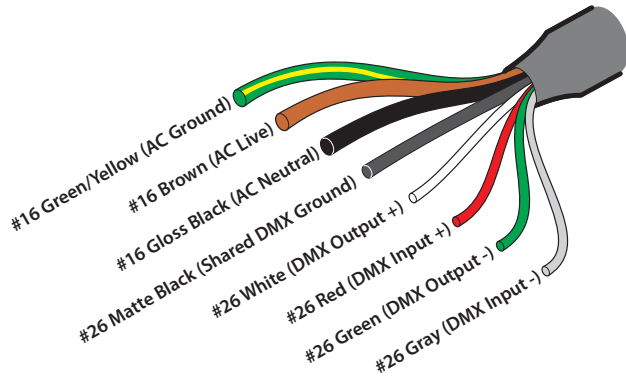

SPECIFICATIONS

Colors	RGBW (W=4000K), RGBA, RGBAW (W=4000K), DW (2400K-5500K)
Beam Angles	8° standard, 20°, 40°, 60°, 10° x 60° spread lens options
Photometrics	Up to 10,868 lumens, 490,021 cd, see page 4 for details
Effective Projected Area	1.75 ft ²
Control	DMX+RDM, Manual color setting in menu, photocell included, Aria wireless direct connect
Max Fixtures in Series	32 via DMX, power local to each fixture
Power Consumption	230W
Operating Voltage	100-277VAC, 50/60 Hz
Lumen Maintenance	L70 @ 150,000 hours (25° C)
Mounting	Surface mount bracket included, optional tenon mount and pipe clamp available
Finish	Gray standard (RAL 7047), black, white, and custom colors optional
Material	Die cast aluminum, glass top lens, optional marine coating available
Ambient Operating Temperature	-40° F to 125° F (-40° C to 51° C)
IP Rating	IP66, wet location
IK Rating	IK07, protection against 2 joule impact
Fixture Connectors	Attached 5' (1.5m) IP66 hybrid cable, AC power +DMX/RDM
Warranty	5 Years, limited
Weight	36 lbs. (16.3 kg)
Dimensions	L: 14.8" x W: 15.4" x D: 8.2" (378mm x 393mm x 209mm)
Certifications	  

DDH2HSG Half snoot for Dyna Drum HO, Gray
DDH2HSB Half snoot for Dyna Drum HO, Black
DDH2HSW Half snoot for Dyna Drum HO, White

DYNA DRUM HO SCS TM

RELATED COMPONENTS

Optional Mounting Accessories

TM2

Use with 2" pipe, schedule 40 tenon mount
(2.51", 56mm inner dia.)

TM4

Use with 3.5" pipe, schedule 40 tenon mount
(4.13", 105mm inner dia.)

PC2

Use with 2" pipe, schedule 40 pipe clamp
mounts 1 or 2 fixtures

PC4

Use with 4" pipe, schedule 40 pipe clamp
mounts 1 or 2 fixtures

DIMENSIONS

DYNA DRUM HO SCS™

WIRING

PHOTOMETRICS

Color / Beam	Lumens	Center Candela	Efficacy (l/pw)	CRI (Ra)	TM30
RGBW	9773	381,883	43	-	-
RGBA	5384	236,376	25	-	-
RGBAW	7554	346,386	34	-	-
DW	10868	490,021	45	-	-