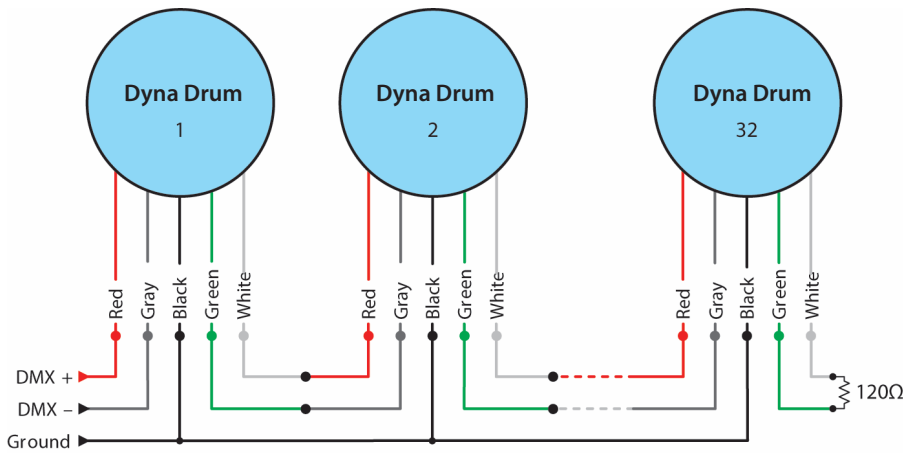

SPECIFICATIONS

Colors	RGBW (W=4000K), RGBA, RGBAW (W=4000K), DW (2400K-5500K)
Beam Angles	8° standard, 20°, 40°, 60°, 10° x 60° spread lens options
Photometrics	Up to 10,868 lumens, 490,021 cd, see page 4 for details
Effective Projected Area	1.75 ft ²
Control	DMX+RDM, Manual color setting in menu, photocell included, Aria wireless direct connect
Max Fixtures in Series	32 via DMX, power local to each fixture
Power Consumption	230W
Operating Voltage	100-277VAC, 50/60 Hz
Lumen Maintenance	L70 @ 150,000 hours (25° C)
Mounting	Surface mount bracket included, optional tenon mount and pipe clamp available
Finish	Gray standard (RAL 7047), black, white, and custom colors optional
Material	Die cast aluminum, glass top lens, optional marine coating available
Ambient Operating Temperature	-40° F to 125° F (-40° C to 51° C)
IP Rating	IP66, wet location
IK Rating	IK07, protection against 2 joule impact
Fixture Connectors	Attached 5' (1.5m) IP66 hybrid cable, AC power +DMX/RDM
Warranty	5 Years, limited
Weight	36 lbs. (16.3 kg)
Dimensions	L: 14.8" x W: 15.4" x D: 8.2" (378mm x 393mm x 209mm)
Certifications	  

DDHSL60
 60° Spread lens for Dyna Drum HO

DDHSL1060
 10° x 60° Spread lens for Dyna Drum HO

DDH2FSG Full snoot for Dyna Drum HO, Gray
DDH2FSB Full snoot for Dyna Drum HO, Black
DDH2FSW Full snoot for Dyna Drum HO, White

TM4

Use with 3.5" pipe, schedule 40 tenon mount
(4.13", 105mm inner dia.)

PC2

Use with 2" pipe, schedule 40 pipe clamp
mounts 1 or 2 fixtures

PC4

Use with 4" pipe, schedule 40 pipe clamp
mounts 1 or 2 fixtures

DIMENSIONS

DYNA DRUM HO SCS™

WIRING

PHOTOMETRICS

Color / Beam	Lumens	Center Candela	Efficacy (l/pw)	CRI (Ra)	TM30
RGBW	9773	381,883	43	-	-
RGBA	5384	236,376	25	-	-
RGBAW	7554	346,386	34	-	-
DW	10868	490,021	45	-	-