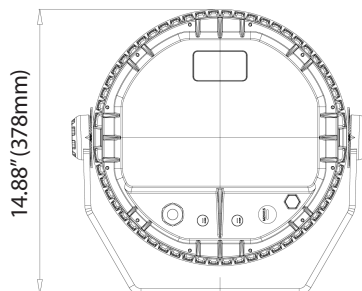

SPECIFICATIONS

Colors	RGBW (W=4000K), RGBA, RGBAW (W=4000K), DW (2400K-5500K)
Beam Angles	8° standard, 20°, 40°, 60°, 10° x 60° spread lens options
Photometrics	Up to 10,868 lumens, 490,021 cd, see page 4 for details
Effective Projected Area	1.75 ft ²
Control	DMX+RDM, Manual color setting in menu, photocell included, Aria wireless direct connect
Max Fixtures in Series	32 via DMX, power local to each fixture
Power Consumption	230W
Operating Voltage	100-277VAC, 50/60 Hz
Lumen Maintenance	L70 @ 150,000 hours (25° C)
Mounting	Surface mount bracket included, optional tenon mount and pipe clamp available
Finish	Gray standard (RAL 7047), black, white, and custom colors optional
Material	Die cast aluminum, glass top lens, optional marine coating available
Ambient Operating Temperature	-40° F to 125° F (-40° C to 51° C)
IP Rating	IP66, wet location
IK Rating	IK07, protection against 2 joule impact
Fixture Connectors	Attached 5' (1.5m) IP66 hybrid cable, AC power +DMX/RDM
Warranty	5 Years, limited
Weight	36 lbs. (16.3 kg)
Dimensions	L: 14.8" x W: 15.4" x D: 8.2" (378mm x 393mm x 209mm)
Certifications	  

TM4

Use with 3.5" pipe, schedule 40 tenon mount
(4.13", 105mm inner dia.)

PC2

Use with 2" pipe, schedule 40 pipe clamp
mounts 1 or 2 fixtures

PC4

Use with 4" pipe, schedule 40 pipe clamp
mounts 1 or 2 fixtures

DIMENSIONS

DYNA DRUM HO SCS™

WIRING

PHOTOMETRICS

Color / Beam	Lumens	Center Candela	Efficacy (l/pw)	CRI (Ra)	TM30
RGBW	9773	381,883	43	-	-
RGBA	5384	236,376	25	-	-
RGBAW	7554	346,386	34	-	-
DW	10868	490,021	45	-	-