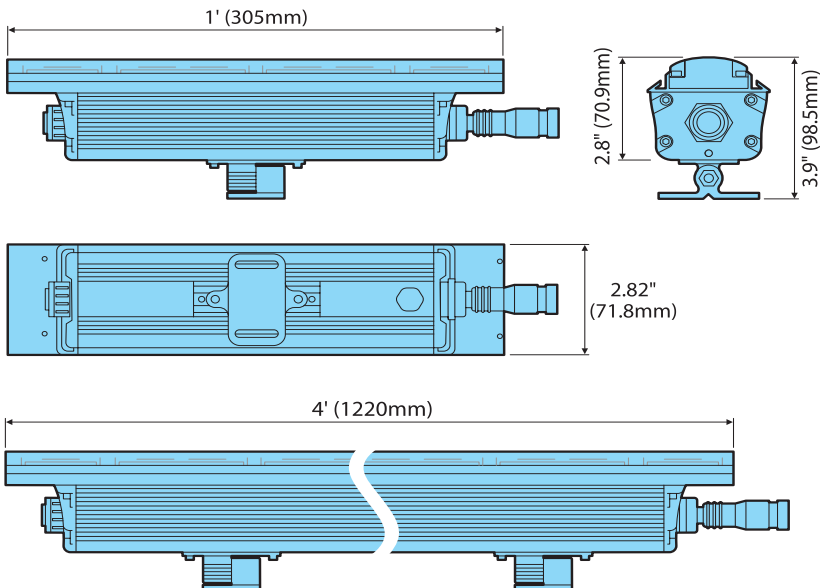

Specifications

Color	RGB, RGBW, RGBA, Dynamic White (2200K-5000K)
Beam Angle	10° x 10°, 10° x 60°, 30° x 60°, 60° x 60°, Asymmetric wall wash (20° angle)
Max Fixtures In Series	50' (15m) @ 120V, 100' (30m) @ 240V+
Total Lumens	693 per foot (RGBW 10° x 60° - Full On)
Center Beam Candela	1979 (RGBW 10° x 60° - Full On)
Control	DMX + RDM, 4' Fixtures can be controlled in either 1' or 4' increments
Mounting	30° Swivel Mount Included, 90° Swivel Mount Optional
Power Consumption	20W (1'), 80W (4')
Operating Voltage	100-277VAC
Lumen Maintenance	L70 @ 150,000 Hours (25° C)
Finish	Anodized Brushed Aluminum, Corrosion resistant
Housing Material	Aluminum; Polycarbonate Lens
Operating Temperature	-40°F to 122°F (-40°C to 50°C)
IP Rating	IP66, Wet Location
Fixture Connectors	Multipin IP68 Connectors, End to end jumpers attached to each fixture
Warranty	5 Years
Weight	3 lbs. / 1.4 kg (1'), 12 lbs / 5.4 kg (4')
Dimensions	L: 12" / 48" W: 2.9" H: 3.9" (L: 305mm / 1220mm W: 72.5mm H: 98.5mm)
Certifications	  

Dyna Graze HO Exterior DMX

Order Codes

* Indicates Special Order

Dimensions

Dyna Graze HO Exterior DMX

Related Components

Connection Cables

DGHFC10
10' Feed Cable For Dyna Graze Exterior HO DMX + End Cap
Powers up to 50' at 120VAC / 100' at 240V+

DGHLC1
1' Link Cable for Dyna Graze Exterior HO DMX

DGHLC5
5' Link Cable for Dyna Graze Exterior HO DMX

DGHLC10
10' Link Cable for Dyna Graze Exterior HO DMX + End Cap

DGHEC
End Cap for Dyna Graze Exterior HO DMX