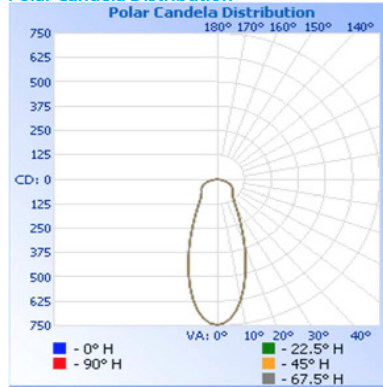

Specifications

Color	RGB, RGBW, RGBA, Dynamic White (2200K-5000K)
Beam Angle	10° x 10°, 10° x 60°, 30° x 60°, 60° x 60°, Asymmetric wall wash (20° angle)
Max Fixtures In Series	50' (15m) @ 120V, 100' (30m) @ 240V+
Total Lumens	693 per foot (RGBW 10° x 60° - Full On)
Center Beam Candela	1979 (RGBW 10° x 60° - Full On)
Control	DMX + RDM, 4' Fixtures can be controlled in either 1' or 4' increments
Mounting	30° Swivel Mount Included, 90° Swivel Mount Optional
Power Consumption	20W (1'), 80W (4')
Operating Voltage	100-277VAC
Lumen Maintenance	L70 @ 150,000 Hours (25° C)
Finish	Anodized Brushed Aluminum, Corrosion resistant
Housing Material	Aluminum; Polycarbonate Lens
Operating Temperature	-40°F to 122°F (-40°C to 50°C)
IP Rating	IP66, Wet Location
Fixture Connectors	Multipin IP68 Connectors, End to end jumpers attached to each fixture
Warranty	5 Years
Weight	3 lbs. / 1.4 kg (1'), 12 lbs / 5.4 kg (4')
Dimensions	L: 12" / 48" W: 2.9" H: 3.9" (L: 305mm / 1220mm W: 72.5mm H: 98.5mm)
Certifications	  

Wiring

240VAC supply: 100 feet of fixtures
120VAC supply: 50 feet of fixtures

Dyna Graze HO Exterior DMX

Photometrics

For additional color data and IES files, please visit acclaimlighting.com

RGBW 10° x 60° 1'

Zonal Lumen Summary

Zone	Lumens	%
0-60	615.8	88.8
60-90	77	11.1
90-180	0.4	0.1
Total	693.2	100

Polar Candela Distribution

Isofootcandle Plot

RGBW 60° 1'

Zonal Lumen Summary

Zone	Lumens	%
0-60	562.60	89.9
60-90	108.50	16.2
90-180	0.5	0.1
Total	671.5	100

Polar Candela Distribution

Isofootcandle Plot

RGB 10° x 60° 1'

Zonal Lumen Summary

Zone	Lumens	%
0-60	537.8	89.9
60-90	60.2	10.1
90-180	0.4	0.1
Total	598.4	100

Polar Candela Distribution

Isofootcandle Plot