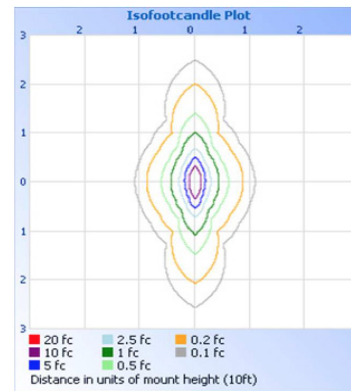

Specifications

Color	RGB, RGBW, RGBA, Dynamic White (2200K-5000K)
Beam Angle	10° x 10°, 10° x 60°, 30° x 60°, 60° x 60°, Asymmetric wall wash (20° angle)
Max Fixtures In Series	50' (15m) @ 120V, 100' (30m) @ 240V+
Total Lumens	693 per foot (RGBW 10° x 60° - Full On)
Center Beam Candela	1979 (RGBW 10° x 60° - Full On)
Control	DMX + RDM, 4' Fixtures can be controlled in either 1' or 4' increments
Mounting	30° Swivel Mount Included, 90° Swivel Mount Optional
Power Consumption	20W (1'), 80W (4')
Operating Voltage	100-277VAC
Lumen Maintenance	L70 @ 150,000 Hours (25° C)
Finish	Anodized Brushed Aluminum, Corrosion resistant
Housing Material	Aluminum; Polycarbonate Lens
Operating Temperature	-40°F to 122°F (-40°C to 50°C)
IP Rating	IP66, Wet Location
Fixture Connectors	Multipin IP68 Connectors, End to end jumpers attached to each fixture
Warranty	5 Years
Weight	3 lbs. / 1.4 kg (1'), 12 lbs / 5.4 kg (4')
Dimensions	L: 12" / 48" W: 2.9" H: 3.9" (L: 305mm / 1220mm W: 72.5mm H: 98.5mm)
Certifications	  

Wiring

240VAC supply: 100 feet of fixtures
120VAC supply: 50 feet of fixtures

Dyna Graze HO Exterior DMX

Photometrics

For additional color data and IES files, please visit acclaimlighting.com

RGBW 10° x 60° 1'

Zonal Lumen Summary

Zone	Lumens	%
0-60	615.8	88.8
60-90	77	11.1
90-180	0.4	0.1
Total	693.2	100

Polar Candela Distribution

Isofootcandle Plot

RGBW 60° 1'

Zonal Lumen Summary

Zone	Lumens	%
0-60	562.60	89.9
60-90	108.50	16.2
90-180	0.5	0.1
Total	671.5	100