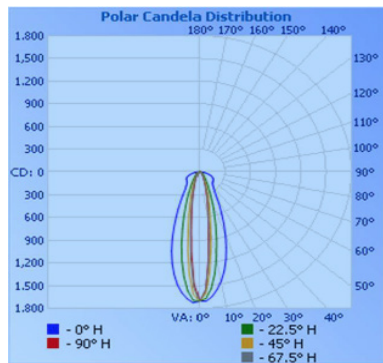

Specifications

Color	RGB, RGBW, RGBA, Dynamic White (2200K-5000K)
Beam Angle	10° x 10°, 10° x 60°, 30° x 60°, 60° x 60°, Asymmetric wall wash (20° angle)
Max Fixtures In Series	50' (15m) @ 120V, 100' (30m) @ 240V+
Total Lumens	693 per foot (RGBW 10° x 60° - Full On)
Center Beam Candela	1979 (RGBW 10° x 60° - Full On)
Control	DMX + RDM, 4' Fixtures can be controlled in either 1' or 4' increments
Mounting	30° Swivel Mount Included, 90° Swivel Mount Optional
Power Consumption	20W (1'), 80W (4')
Operating Voltage	100-277VAC
Lumen Maintenance	L70 @ 150,000 Hours (25° C)
Finish	Anodized Brushed Aluminum, Corrosion resistant
Housing Material	Aluminum; Polycarbonate Lens
Operating Temperature	-40°F to 122°F (-40°C to 50°C)
IP Rating	IP66, Wet Location
Fixture Connectors	Multipin IP68 Connectors, End to end jumpers attached to each fixture
Warranty	5 Years
Weight	3 lbs. / 1.4 kg (1'), 12 lbs / 5.4 kg (4')
Dimensions	L: 12" / 48" W: 2.9" H: 3.9" (L: 305mm / 1220mm W: 72.5mm H: 98.5mm)
Certifications	  

Zonal Lumen Summary

Zone	Lumens	%
0-60	615.8	88.8
60-90	77	11.1
90-180	0.4	0.1
Total	693.2	100

Polar Candela Distribution

Isofootcandle Plot

RGBW 60° 1'

Zonal Lumen Summary

Zone	Lumens	%
0-60	562.60	89.9
60-90	108.50	16.2
90-180	0.5	0.1
Total	671.5	100

Polar Candela Distribution

Isofootcandle Plot

RGB 10° x 60° 1'

Zonal Lumen Summary

Zone	Lumens	%
0-60	537.8	89.9
60-90	60.2	10.1
90-180	0.4	0.1
Total	598.4	100

Polar Candela Distribution

Isofootcandle Plot