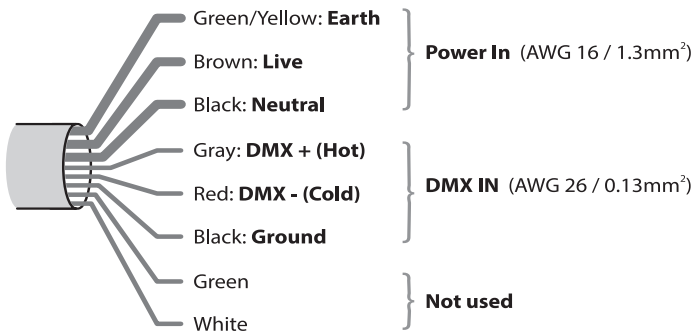

Specifications

Color	RGB, RGBW, RGBA, Dynamic White (2200K-5000K)
Beam Angle	10° x 10°, 10° x 60°, 30° x 60°, 60° x 60°, Asymmetric wall wash (20° angle)
Max Fixtures In Series	50' (15m) @ 120V, 100' (30m) @ 240V+
Total Lumens	693 per foot (RGBW 10° x 60° - Full On)
Center Beam Candela	1979 (RGBW 10° x 60° - Full On)
Control	DMX + RDM, 4' Fixtures can be controlled in either 1' or 4' increments
Mounting	30° Swivel Mount Included, 90° Swivel Mount Optional
Power Consumption	20W (1'), 80W (4')
Operating Voltage	100-277VAC
Lumen Maintenance	L70 @ 150,000 Hours (25° C)
Finish	Anodized Brushed Aluminum, Corrosion resistant
Housing Material	Aluminum; Polycarbonate Lens
Operating Temperature	-40°F to 122°F (-40°C to 50°C)
IP Rating	IP66, Wet Location
Fixture Connectors	Multipin IP68 Connectors, End to end jumpers attached to each fixture
Warranty	5 Years
Weight	3 lbs. / 1.4 kg (1'), 12 lbs / 5.4 kg (4')
Dimensions	L: 12" / 48" W: 2.9" H: 3.9" (L: 305mm / 1220mm W: 72.5mm H: 98.5mm)
Certifications	  

Dyna Graze HO Exterior DMX

Related Components (Con't)

Louvers

DGHLV12
12" Louver for Dyna Graze Exterior HO DMX

DGHLV48
48" Louver for Dyna Graze Exterior HO DMX

Fixture Setup Accessories

XMT350
DMX + RDM Addressing and Testing Tool

Wiring

240VAC supply: 100 feet of fixtures
120VAC supply: 50 feet of fixtures

Dyna Graze HO Exterior DMX

Photometrics

For additional color data and IES files, please visit acclaimlighting.com

RGBW 10° x 60° 1'