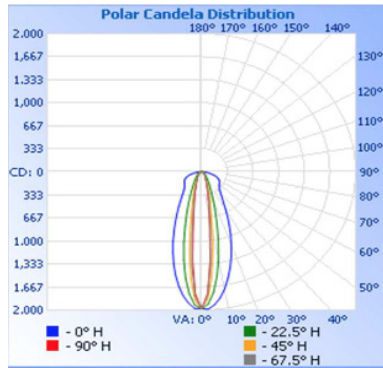

Specifications

Color	RGB, RGBW, RGBA, Dynamic White (2200K-5000K)
Beam Angle	10° x 10°, 10° x 60°, 30° x 60°, 60° x 60°, Asymmetric wall wash (20° angle)
Max Fixtures In Series	50' (15m) @ 120V, 100' (30m) @ 240V+
Total Lumens	693 per foot (RGBW 10° x 60° - Full On)
Center Beam Candela	1979 (RGBW 10° x 60° - Full On)
Control	DMX + RDM, 4' Fixtures can be controlled in either 1' or 4' increments
Mounting	30° Swivel Mount Included, 90° Swivel Mount Optional
Power Consumption	20W (1'), 80W (4')
Operating Voltage	100-277VAC
Lumen Maintenance	L70 @ 150,000 Hours (25° C)
Finish	Anodized Brushed Aluminum, Corrosion resistant
Housing Material	Aluminum; Polycarbonate Lens
Operating Temperature	-40°F to 122°F (-40°C to 50°C)
IP Rating	IP66, Wet Location
Fixture Connectors	Multipin IP68 Connectors, End to end jumpers attached to each fixture
Warranty	5 Years
Weight	3 lbs. / 1.4 kg (1'), 12 lbs / 5.4 kg (4')
Dimensions	L: 12" / 48" W: 2.9" H: 3.9" (L: 305mm / 1220mm W: 72.5mm H: 98.5mm)
Certifications	  

Wiring

240VAC supply: 100 feet of fixtures
120VAC supply: 50 feet of fixtures

Dyna Graze HO Exterior DMX

Photometrics

For additional color data and IES files, please visit acclaimlighting.com

RGBW 10° x 60° 1'

Zonal Lumen Summary

Zone	Lumens	%
0-60	615.8	88.8
60-90	77	11.1
90-180	0.4	0.1
Total	693.2	100

Polar Candela Distribution

Isofootcandle Plot

RGBW 60° 1'

Zonal Lumen Summary

Zone	Lumens	%
0-60	562.60	89.9
60-90	108.50	16.2
90-180	0.5	0.1
Total	671.5	100