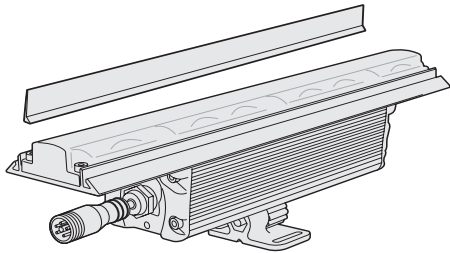

DYNA GRAZE HO EXTERIOR DMX™

The **Dyna Graze HO Exterior DMX** is a high power, outdoor linear LED fixture. Available in 1' and 4' sections, it offers multiple configurations, including RGB, RGBW, and Dynamic White. Featuring a robust IP66 housing, a multi-voltage switching power supply, and a glare shield, it is the perfect option for any structure that calls for outdoor linear grazing.

Specifications

Color	RGB, RGBW, RGBA, Dynamic White (2200K-5000K)
Beam Angle	10° x 10°, 10° x 60°, 30° x 60°, 60° x 60°, Asymmetric wall wash (20° angle)
Max Fixtures In Series	50' (15m) @ 120V, 100' (30m) @ 240V+
Total Lumens	693 per foot (RGBW 10° x 60° - Full On)
Center Beam Candela	1979 (RGBW 10° x 60° - Full On)
Control	DMX + RDM, 4' Fixtures can be controlled in either 1' or 4' increments
Mounting	30° Swivel Mount Included, 90° Swivel Mount Optional
Power Consumption	20W (1'), 80W (4')
Operating Voltage	100-277VAC
Lumen Maintenance	L70 @ 150,000 Hours (25° C)
Finish	Anodized Brushed Aluminum, Corrosion resistant
Housing Material	Aluminum; Polycarbonate Lens
Operating Temperature	-40°F to 122°F (-40°C to 50°C)
IP Rating	IP66, Wet Location
Fixture Connectors	Multipin IP68 Connectors, End to end jumpers attached to each fixture
Warranty	5 Years
Weight	3 lbs. / 1.4 kg (1'), 12 lbs / 5.4 kg (4')
Dimensions	L: 12" / 48" W: 2.9" H: 3.9" (L: 305mm / 1220mm W: 72.5mm H: 98.5mm)
Certifications	  

Dyna Graze HO Exterior DMX

Order Codes

* Indicates Special Order

Dimensions

Dyna Graze HO Exterior DMX

Related Components

Connection Cables

DGHFC10
10' Feed Cable For Dyna Graze Exterior HO DMX + End Cap
Powers up to 50' at 120VAC / 100' at 240V+