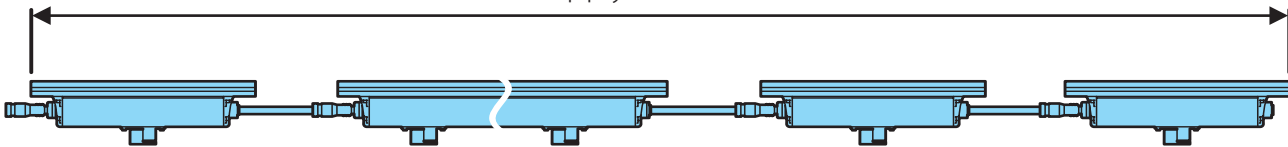

Specifications

Color	RGB, RGBW, RGBA, Dynamic White (2200K-5000K)
Beam Angle	10° x 10°, 10° x 60°, 30° x 60°, 60° x 60°, Asymmetric wall wash (20° angle)
Max Fixtures In Series	50' (15m) @ 120V, 100' (30m) @ 240V+
Total Lumens	693 per foot (RGBW 10° x 60° - Full On)
Center Beam Candela	1979 (RGBW 10° x 60° - Full On)
Control	DMX + RDM, 4' Fixtures can be controlled in either 1' or 4' increments
Mounting	30° Swivel Mount Included, 90° Swivel Mount Optional
Power Consumption	20W (1'), 80W (4')
Operating Voltage	100-277VAC
Lumen Maintenance	L70 @ 150,000 Hours (25° C)
Finish	Anodized Brushed Aluminum, Corrosion resistant
Housing Material	Aluminum; Polycarbonate Lens
Operating Temperature	-40°F to 122°F (-40°C to 50°C)
IP Rating	IP66, Wet Location
Fixture Connectors	Multipin IP68 Connectors, End to end jumpers attached to each fixture
Warranty	5 Years
Weight	3 lbs. / 1.4 kg (1'), 12 lbs / 5.4 kg (4')
Dimensions	L: 12" / 48" W: 2.9" H: 3.9" (L: 305mm / 1220mm W: 72.5mm H: 98.5mm)
Certifications	  

Dyna Graze HO Exterior DMX

Related Components (Con't)

Louvers

DGHLV12
12" Louver for Dyna Graze Exterior HO DMX

DGHLV48
48" Louver for Dyna Graze Exterior HO DMX

Fixture Setup Accessories

XMT350
DMX + RDM Addressing and Testing Tool

Wiring

240VAC supply: 100 feet of fixtures
120VAC supply: 50 feet of fixtures

Dyna Graze HO Exterior DMX

Photometrics

For additional color data and IES files, please visit acclaimlighting.com

RGBW 10° x 60° 1'