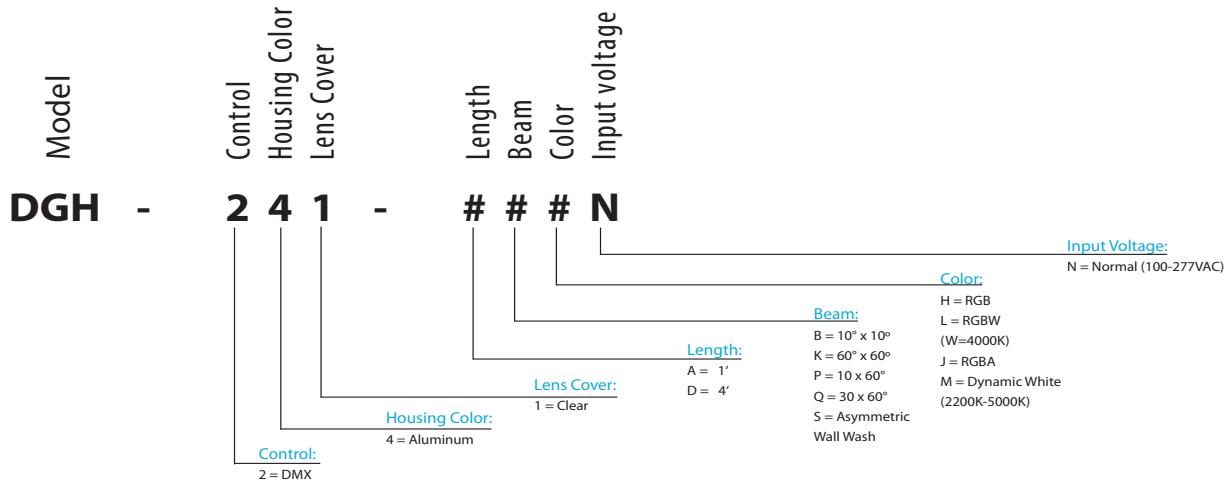

DYNA GRAZE HO EXTERIOR DMX™

The **Dyna Graze HO Exterior DMX** is a high power, outdoor linear LED fixture. Available in 1' and 4' sections, it offers multiple configurations, including RGB, RGBW, and Dynamic White. Featuring a robust IP66 housing, a multi-voltage switching power supply, and a glare shield, it is the perfect option for any structure that calls for outdoor linear grazing.

Specifications

Color	RGB, RGBW, RGBA, Dynamic White (2200K-5000K)
Beam Angle	10° x 10°, 10° x 60°, 30° x 60°, 60° x 60°, Asymmetric wall wash (20° angle)
Max Fixtures In Series	50' (15m) @ 120V, 100' (30m) @ 240V+
Total Lumens	693 per foot (RGBW 10° x 60° - Full On)
Center Beam Candela	1979 (RGBW 10° x 60° - Full On)
Control	DMX + RDM, 4' Fixtures can be controlled in either 1' or 4' increments
Mounting	30° Swivel Mount Included, 90° Swivel Mount Optional
Power Consumption	20W (1'), 80W (4')
Operating Voltage	100-277VAC
Lumen Maintenance	L70 @ 150,000 Hours (25° C)
Finish	Anodized Brushed Aluminum, Corrosion resistant
Housing Material	Aluminum; Polycarbonate Lens
Operating Temperature	-40°F to 122°F (-40°C to 50°C)
IP Rating	IP66, Wet Location
Fixture Connectors	Multipin IP68 Connectors, End to end jumpers attached to each fixture
Warranty	5 Years
Weight	3 lbs. / 1.4 kg (1'), 12 lbs / 5.4 kg (4')
Dimensions	L: 12" / 48" W: 2.9" H: 3.9" (L: 305mm / 1220mm W: 72.5mm H: 98.5mm)
Certifications	  

Dyna Graze HO Exterior DMX

Order Codes

* Indicates Special Order

Dimensions

Dyna Graze HO Exterior DMX

Related Components

Connection Cables

DGHFC10
10' Feed Cable For Dyna Graze Exterior HO DMX + End Cap
Powers up to 50' at 120VAC / 100' at 240V+