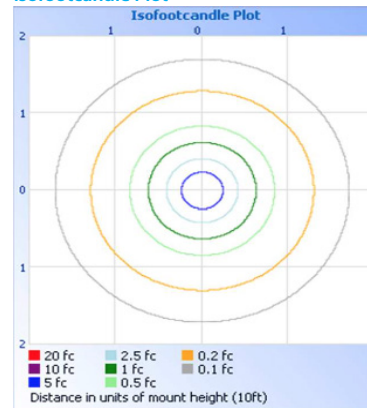

Specifications

Color	RGB, RGBW, RGBA, Dynamic White (2200K-5000K)
Beam Angle	10° x 10°, 10° x 60°, 30° x 60°, 60° x 60°, Asymmetric wall wash (20° angle)
Max Fixtures In Series	50' (15m) @ 120V, 100' (30m) @ 240V+
Total Lumens	693 per foot (RGBW 10° x 60° - Full On)
Center Beam Candela	1979 (RGBW 10° x 60° - Full On)
Control	DMX + RDM, 4' Fixtures can be controlled in either 1' or 4' increments
Mounting	30° Swivel Mount Included, 90° Swivel Mount Optional
Power Consumption	20W (1'), 80W (4')
Operating Voltage	100-277VAC
Lumen Maintenance	L70 @ 150,000 Hours (25° C)
Finish	Anodized Brushed Aluminum, Corrosion resistant
Housing Material	Aluminum; Polycarbonate Lens
Operating Temperature	-40°F to 122°F (-40°C to 50°C)
IP Rating	IP66, Wet Location
Fixture Connectors	Multipin IP68 Connectors, End to end jumpers attached to each fixture
Warranty	5 Years
Weight	3 lbs. / 1.4 kg (1'), 12 lbs / 5.4 kg (4')
Dimensions	L: 12" / 48" W: 2.9" H: 3.9" (L: 305mm / 1220mm W: 72.5mm H: 98.5mm)
Certifications	  

Wiring

240VAC supply: 100 feet of fixtures
120VAC supply: 50 feet of fixtures

Dyna Graze HO Exterior DMX

Photometrics

For additional color data and IES files, please visit acclaimlighting.com

RGBW 10° x 60° 1'

Zonal Lumen Summary

Zone	Lumens	%
0-60	615.8	88.8
60-90	77	11.1
90-180	0.4	0.1
Total	693.2	100

Polar Candela Distribution

Isofootcandle Plot

RGBW 60° 1'

Zonal Lumen Summary

Zone	Lumens	%
0-60	562.60	89.9
60-90	108.50	16.2
90-180	0.5	0.1
Total	671.5	100

Polar Candela Distribution

Isofootcandle Plot

RGB 10° x 60° 1'

Zonal Lumen Summary

Zone	Lumens	%
0-60	537.8	89.9
60-90	60.2	10.1
90-180	0.4	0.1
Total	598.4	100

Polar Candela Distribution

Isofootcandle Plot