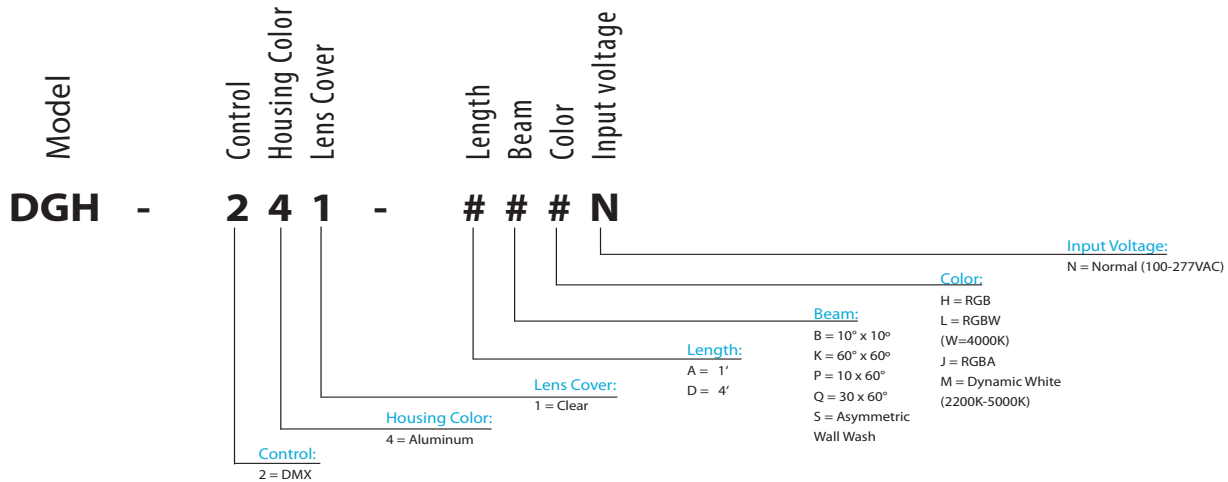

Specifications

Color	RGB, RGBW, RGBA, Dynamic White (2200K-5000K)
Beam Angle	10° x 10°, 10° x 60°, 30° x 60°, 60° x 60°, Asymmetric wall wash (20° angle)
Max Fixtures In Series	50' (15m) @ 120V, 100' (30m) @ 240V+
Total Lumens	693 per foot (RGBW 10° x 60° - Full On)
Center Beam Candela	1979 (RGBW 10° x 60° - Full On)
Control	DMX + RDM, 4' Fixtures can be controlled in either 1' or 4' increments
Mounting	30° Swivel Mount Included, 90° Swivel Mount Optional
Power Consumption	20W (1'), 80W (4')
Operating Voltage	100-277VAC
Lumen Maintenance	L70 @ 150,000 Hours (25° C)
Finish	Anodized Brushed Aluminum, Corrosion resistant
Housing Material	Aluminum; Polycarbonate Lens
Operating Temperature	-40°F to 122°F (-40°C to 50°C)
IP Rating	IP66, Wet Location
Fixture Connectors	Multipin IP68 Connectors, End to end jumpers attached to each fixture
Warranty	5 Years
Weight	3 lbs. / 1.4 kg (1'), 12 lbs / 5.4 kg (4')
Dimensions	L: 12" / 48" W: 2.9" H: 3.9" (L: 305mm / 1220mm W: 72.5mm H: 98.5mm)
Certifications	  

Dyna Graze HO Exterior DMX

Order Codes

* Indicates Special Order

Dimensions

Dyna Graze HO Exterior DMX

Related Components

Connection Cables

DGHFC10
10' Feed Cable For Dyna Graze Exterior HO DMX + End Cap
Powers up to 50' at 120VAC / 100' at 240V+