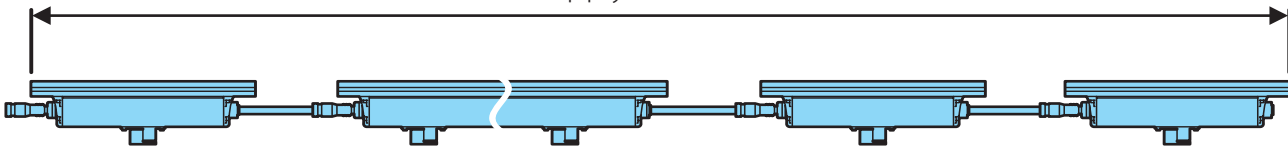

Specifications

Color	RGB, RGBW, RGBA, Dynamic White (2200K-5000K)
Beam Angle	10° x 10°, 10° x 60°, 30° x 60°, 60° x 60°, Asymmetric wall wash (20° angle)
Max Fixtures In Series	50' (15m) @ 120V, 100' (30m) @ 240V+
Total Lumens	693 per foot (RGBW 10° x 60° - Full On)
Center Beam Candela	1979 (RGBW 10° x 60° - Full On)
Control	DMX + RDM, 4' Fixtures can be controlled in either 1' or 4' increments
Mounting	30° Swivel Mount Included, 90° Swivel Mount Optional
Power Consumption	20W (1'), 80W (4')
Operating Voltage	100-277VAC
Lumen Maintenance	L70 @ 150,000 Hours (25° C)
Finish	Anodized Brushed Aluminum, Corrosion resistant
Housing Material	Aluminum; Polycarbonate Lens
Operating Temperature	-40°F to 122°F (-40°C to 50°C)
IP Rating	IP66, Wet Location
Fixture Connectors	Multipin IP68 Connectors, End to end jumpers attached to each fixture
Warranty	5 Years
Weight	3 lbs. / 1.4 kg (1'), 12 lbs / 5.4 kg (4')
Dimensions	L: 12" / 48" W: 2.9" H: 3.9" (L: 305mm / 1220mm W: 72.5mm H: 98.5mm)
Certifications	  

Dyna Graze HO Exterior DMX

Related Components (Con't)

Louvers

DGHLV12
 12" Louver for Dyna Graze Exterior HO DMX

DGHLV48
 48" Louver for Dyna Graze Exterior HO DMX

Fixture Setup Accessories

XMT350
 DMX + RDM Addressing and Testing Tool

Wiring

240VAC supply: 100 feet of fixtures
 120VAC supply: 50 feet of fixtures

Dyna Graze HO Exterior DMX

Photometrics

For additional color data and IES files, please visit acclaimlighting.com

RGBW 10° x 60° 1'