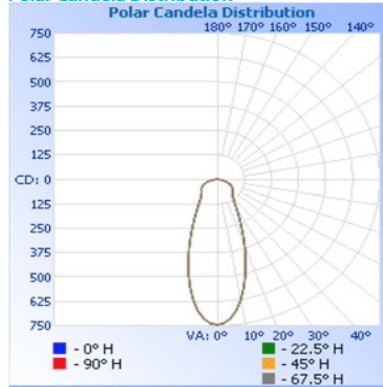

Specifications

Color	RGB, RGBW, RGBA, Dynamic White (2200K-5000K)
Beam Angle	10° x 10°, 10° x 60°, 30° x 60°, 60° x 60°, Asymmetric wall wash (20° angle)
Max Fixtures In Series	50' (15m) @ 120V, 100' (30m) @ 240V+
Total Lumens	693 per foot (RGBW 10° x 60° - Full On)
Center Beam Candela	1979 (RGBW 10° x 60° - Full On)
Control	DMX + RDM, 4' Fixtures can be controlled in either 1' or 4' increments
Mounting	30° Swivel Mount Included, 90° Swivel Mount Optional
Power Consumption	20W (1'), 80W (4')
Operating Voltage	100-277VAC
Lumen Maintenance	L70 @ 150,000 Hours (25° C)
Finish	Anodized Brushed Aluminum, Corrosion resistant
Housing Material	Aluminum; Polycarbonate Lens
Operating Temperature	-40°F to 122°F (-40°C to 50°C)
IP Rating	IP66, Wet Location
Fixture Connectors	Multipin IP68 Connectors, End to end jumpers attached to each fixture
Warranty	5 Years
Weight	3 lbs. / 1.4 kg (1'), 12 lbs / 5.4 kg (4')
Dimensions	L: 12" / 48" W: 2.9" H: 3.9" (L: 305mm / 1220mm W: 72.5mm H: 98.5mm)
Certifications	  

Wiring

240VAC supply: 100 feet of fixtures
 120VAC supply: 50 feet of fixtures

Dyna Graze HO Exterior DMX

Photometrics

For additional color data and IES files, please visit acclaimlighting.com

RGBW 10° x 60° 1'

Zonal Lumen Summary

Zone	Lumens	%
0-60	615.8	88.8
60-90	77	11.1
90-180	0.4	0.1
Total	693.2	100

Polar Candela Distribution

Isofootcandle Plot

RGBW 60° x 1'

Zonal Lumen Summary

Zone	Lumens	%
0-60	562.60	89.9
60-90	108.50	16.2
90-180	0.5	0.1
Total	671.5	100

Polar Candela Distribution

Isofootcandle Plot

RGB 10° x 60° 1'

Zonal Lumen Summary

Zone	Lumens	%
0-60	537.8	89.9
60-90	60.2	10.1
90-180	0.4	0.1
Total	598.4	100

Polar Candela Distribution

Isofootcandle Plot