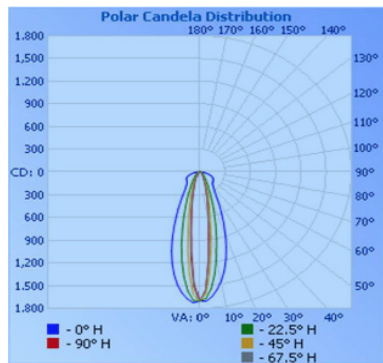

Specifications

Color	RGB, RGBW, RGBA, Dynamic White (2200K-5000K)
Beam Angle	10° x 10°, 10° x 60°, 30° x 60°, 60° x 60°, Asymmetric wall wash (20° angle)
Max Fixtures In Series	50' (15m) @ 120V, 100' (30m) @ 240V+
Total Lumens	693 per foot (RGBW 10° x 60° - Full On)
Center Beam Candela	1979 (RGBW 10° x 60° - Full On)
Control	DMX + RDM, 4' Fixtures can be controlled in either 1' or 4' increments
Mounting	30° Swivel Mount Included, 90° Swivel Mount Optional
Power Consumption	20W (1'), 80W (4')
Operating Voltage	100-277VAC
Lumen Maintenance	L70 @ 150,000 Hours (25° C)
Finish	Anodized Brushed Aluminum, Corrosion resistant
Housing Material	Aluminum; Polycarbonate Lens
Operating Temperature	-40°F to 122°F (-40°C to 50°C)
IP Rating	IP66, Wet Location
Fixture Connectors	Multipin IP68 Connectors, End to end jumpers attached to each fixture
Warranty	5 Years
Weight	3 lbs. / 1.4 kg (1'), 12 lbs / 5.4 kg (4')
Dimensions	L: 12" / 48" W: 2.9" H: 3.9" (L: 305mm / 1220mm W: 72.5mm H: 98.5mm)
Certifications	  

Zonal Lumen Summary

Zone	Lumens	%
0-60	615.8	88.8
60-90	77	11.1
90-180	0.4	0.1
Total	693.2	100

Polar Candela Distribution

Isofootcandle Plot

RGBW 60° x 1'

Zonal Lumen Summary

Zone	Lumens	%
0-60	562.60	89.9
60-90	108.50	16.2
90-180	0.5	0.1
Total	671.5	100

Polar Candela Distribution

Isofootcandle Plot

RGB 10° x 60° 1'

Zonal Lumen Summary

Zone	Lumens	%
0-60	537.8	89.9
60-90	60.2	10.1
90-180	0.4	0.1
Total	598.4	100

Polar Candela Distribution

Isofootcandle Plot