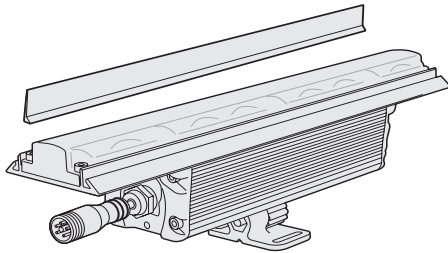

DYNA GRAZE HO EXTERIOR DMX™

The **Dyna Graze HO Exterior DMX** is a high power, outdoor linear LED fixture. Available in 1' and 4' sections, it offers multiple configurations, including RGB, RGBW, and Dynamic White. Featuring a robust IP66 housing, a multi-voltage switching power supply, and a glare shield, it is the perfect option for any structure that calls for outdoor linear grazing.

Specifications

Color	RGB, RGBW, RGBA, Dynamic White (2200K-5000K)
Beam Angle	10° x 10°, 10° x 60°, 30° x 60°, 60° x 60°, Asymmetric wall wash (20° angle)
Max Fixtures In Series	50' (15m) @ 120V, 100' (30m) @ 240V+
Total Lumens	693 per foot (RGBW 10° x 60° - Full On)
Center Beam Candela	1979 (RGBW 10° x 60° - Full On)
Control	DMX + RDM, 4' Fixtures can be controlled in either 1' or 4' increments
Mounting	30° Swivel Mount Included, 90° Swivel Mount Optional
Power Consumption	20W (1'), 80W (4')
Operating Voltage	100-277VAC
Lumen Maintenance	L70 @ 150,000 Hours (25° C)
Finish	Anodized Brushed Aluminum, Corrosion resistant
Housing Material	Aluminum; Polycarbonate Lens
Operating Temperature	-40°F to 122°F (-40°C to 50°C)
IP Rating	IP66, Wet Location
Fixture Connectors	Multipin IP68 Connectors, End to end jumpers attached to each fixture
Warranty	5 Years
Weight	3 lbs. / 1.4 kg (1'), 12 lbs / 5.4 kg (4')
Dimensions	L: 12" / 48" W: 2.9" H: 3.9" (L: 305mm / 1220mm W: 72.5mm H: 98.5mm)
Certifications	  

Dyna Graze HO Exterior DMX

Order Codes

* Indicates Special Order

Dimensions

Dyna Graze HO Exterior DMX

Related Components

Connection Cables

DGHFC10
10' Feed Cable For Dyna Graze Exterior HO DMX + End Cap
Powers up to 50' at 120VAC / 100' at 240V+