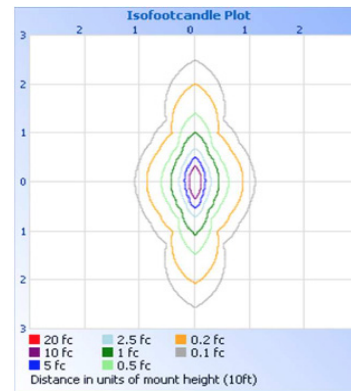

Specifications

Color	RGB, RGBW, RGBA, Dynamic White (2200K-5000K)
Beam Angle	10° x 10°, 10° x 60°, 30° x 60°, 60° x 60°, Asymmetric wall wash (20° angle)
Max Fixtures In Series	50' (15m) @ 120V, 100' (30m) @ 240V+
Total Lumens	693 per foot (RGBW 10° x 60° - Full On)
Center Beam Candela	1979 (RGBW 10° x 60° - Full On)
Control	DMX + RDM, 4' Fixtures can be controlled in either 1' or 4' increments
Mounting	30° Swivel Mount Included, 90° Swivel Mount Optional
Power Consumption	20W (1'), 80W (4')
Operating Voltage	100-277VAC
Lumen Maintenance	L70 @ 150,000 Hours (25° C)
Finish	Anodized Brushed Aluminum, Corrosion resistant
Housing Material	Aluminum; Polycarbonate Lens
Operating Temperature	-40°F to 122°F (-40°C to 50°C)
IP Rating	IP66, Wet Location
Fixture Connectors	Multipin IP68 Connectors, End to end jumpers attached to each fixture
Warranty	5 Years
Weight	3 lbs. / 1.4 kg (1'), 12 lbs / 5.4 kg (4')
Dimensions	L: 12" / 48" W: 2.9" H: 3.9" (L: 305mm / 1220mm W: 72.5mm H: 98.5mm)
Certifications	  

Wiring

240VAC supply: 100 feet of fixtures
 120VAC supply: 50 feet of fixtures

Dyna Graze HO Exterior DMX

Photometrics

For additional color data and IES files, please visit acclaimlighting.com

RGBW 10° x 60° 1'

Zonal Lumen Summary

Zone	Lumens	%
0-60	615.8	88.8
60-90	77	11.1
90-180	0.4	0.1
Total	693.2	100

Polar Candela Distribution

Isofootcandle Plot

RGBW 60° x 1'

Zonal Lumen Summary

Zone	Lumens	%
0-60	562.60	89.9
60-90	108.50	16.2
90-180	0.5	0.1
Total	671.5	100