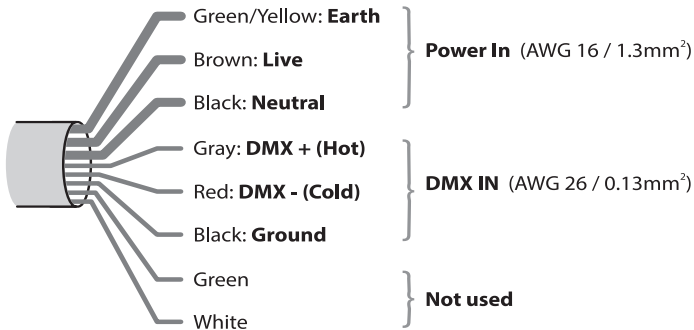

Specifications

Color	RGB, RGBW, RGBA, Dynamic White (2200K-5000K)
Beam Angle	10° x 10°, 10° x 60°, 30° x 60°, 60° x 60°, Asymmetric wall wash (20° angle)
Max Fixtures In Series	50' (15m) @ 120V, 100' (30m) @ 240V+
Total Lumens	693 per foot (RGBW 10° x 60° - Full On)
Center Beam Candela	1979 (RGBW 10° x 60° - Full On)
Control	DMX + RDM, 4' Fixtures can be controlled in either 1' or 4' increments
Mounting	30° Swivel Mount Included, 90° Swivel Mount Optional
Power Consumption	20W (1'), 80W (4')
Operating Voltage	100-277VAC
Lumen Maintenance	L70 @ 150,000 Hours (25° C)
Finish	Anodized Brushed Aluminum, Corrosion resistant
Housing Material	Aluminum; Polycarbonate Lens
Operating Temperature	-40°F to 122°F (-40°C to 50°C)
IP Rating	IP66, Wet Location
Fixture Connectors	Multipin IP68 Connectors, End to end jumpers attached to each fixture
Warranty	5 Years
Weight	3 lbs. / 1.4 kg (1'), 12 lbs / 5.4 kg (4')
Dimensions	L: 12" / 48" W: 2.9" H: 3.9" (L: 305mm / 1220mm W: 72.5mm H: 98.5mm)
Certifications	  

Dyna Graze HO Exterior DMX

Related Components (Con't)

Louvers

DGHLV12
 12" Louver for Dyna Graze Exterior HO DMX

DGHLV48
 48" Louver for Dyna Graze Exterior HO DMX

Fixture Setup Accessories

XMT350
 DMX + RDM Addressing and Testing Tool

Wiring

240VAC supply: 100 feet of fixtures
 120VAC supply: 50 feet of fixtures

Dyna Graze HO Exterior DMX

Photometrics

For additional color data and IES files, please visit acclaimlighting.com

RGBW 10° x 60° 1'