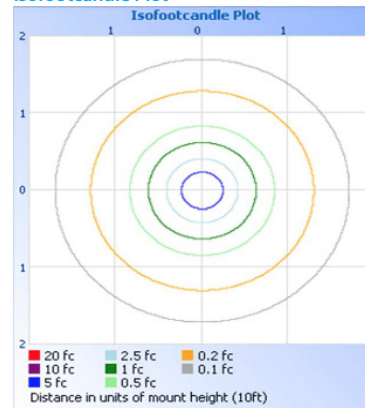

Specifications

Color	RGB, RGBW, RGBA, Dynamic White (2200K-5000K)
Beam Angle	10° x 10°, 10° x 60°, 30° x 60°, 60° x 60°, Asymmetric wall wash (20° angle)
Max Fixtures In Series	50' (15m) @ 120V, 100' (30m) @ 240V+
Total Lumens	693 per foot (RGBW 10° x 60° - Full On)
Center Beam Candela	1979 (RGBW 10° x 60° - Full On)
Control	DMX + RDM, 4' Fixtures can be controlled in either 1' or 4' increments
Mounting	30° Swivel Mount Included, 90° Swivel Mount Optional
Power Consumption	20W (1'), 80W (4')
Operating Voltage	100-277VAC
Lumen Maintenance	L70 @ 150,000 Hours (25° C)
Finish	Anodized Brushed Aluminum, Corrosion resistant
Housing Material	Aluminum; Polycarbonate Lens
Operating Temperature	-40°F to 122°F (-40°C to 50°C)
IP Rating	IP66, Wet Location
Fixture Connectors	Multipin IP68 Connectors, End to end jumpers attached to each fixture
Warranty	5 Years
Weight	3 lbs. / 1.4 kg (1'), 12 lbs / 5.4 kg (4')
Dimensions	L: 12" / 48" W: 2.9" H: 3.9" (L: 305mm / 1220mm W: 72.5mm H: 98.5mm)
Certifications	  

Wiring

240VAC supply: 100 feet of fixtures
 120VAC supply: 50 feet of fixtures

Dyna Graze HO Exterior DMX

Photometrics

For additional color data and IES files, please visit acclaimlighting.com

RGBW 10° x 60° 1'

Zonal Lumen Summary

Zone	Lumens	%
0-60	615.8	88.8
60-90	77	11.1
90-180	0.4	0.1
Total	693.2	100

Polar Candela Distribution

Isofootcandle Plot

RGBW 60° x 1'

Zonal Lumen Summary

Zone	Lumens	%
0-60	562.60	89.9
60-90	108.50	16.2
90-180	0.5	0.1
Total	671.5	100

Polar Candela Distribution

Isofootcandle Plot

RGB 10° x 60° 1'

Zonal Lumen Summary

Zone	Lumens	%
0-60	537.8	89.9
60-90	60.2	10.1
90-180	0.4	0.1
Total	598.4	100

Polar Candela Distribution

Isofootcandle Plot