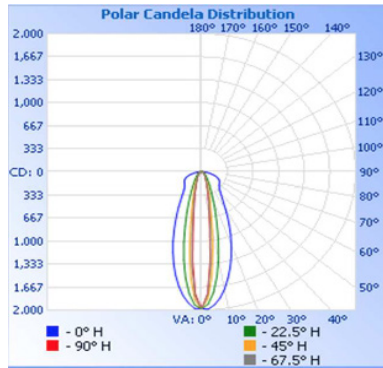

Specifications

Color	RGB, RGBW, RGBA, Dynamic White (2200K-5000K)
Beam Angle	10° x 10°, 10° x 60°, 30° x 60°, 60° x 60°, Asymmetric wall wash (20° angle)
Max Fixtures In Series	50' (15m) @ 120V, 100' (30m) @ 240V+
Total Lumens	693 per foot (RGBW 10° x 60° - Full On)
Center Beam Candela	1979 (RGBW 10° x 60° - Full On)
Control	DMX + RDM, 4' Fixtures can be controlled in either 1' or 4' increments
Mounting	30° Swivel Mount Included, 90° Swivel Mount Optional
Power Consumption	20W (1'), 80W (4')
Operating Voltage	100-277VAC
Lumen Maintenance	L70 @ 150,000 Hours (25° C)
Finish	Anodized Brushed Aluminum, Corrosion resistant
Housing Material	Aluminum; Polycarbonate Lens
Operating Temperature	-40°F to 122°F (-40°C to 50°C)
IP Rating	IP66, Wet Location
Fixture Connectors	Multipin IP68 Connectors, End to end jumpers attached to each fixture
Warranty	5 Years
Weight	3 lbs. / 1.4 kg (1'), 12 lbs / 5.4 kg (4')
Dimensions	L: 12" / 48" W: 2.9" H: 3.9" (L: 305mm / 1220mm W: 72.5mm H: 98.5mm)
Certifications	  

Wiring

240VAC supply: 100 feet of fixtures
 120VAC supply: 50 feet of fixtures

Dyna Graze HO Exterior DMX

Photometrics

For additional color data and IES files, please visit acclaimlighting.com

RGBW 10° x 60° 1'

Zonal Lumen Summary

Zone	Lumens	%
0-60	615.8	88.8
60-90	77	11.1
90-180	0.4	0.1
Total	693.2	100

Polar Candela Distribution

Isofootcandle Plot

RGBW 60° x 1'

Zonal Lumen Summary

Zone	Lumens	%
0-60	562.60	89.9
60-90	108.50	16.2
90-180	0.5	0.1
Total	671.5	100