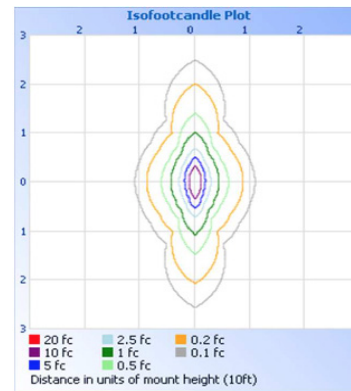

Specifications

Color	RGB, RGBW, RGBA, Dynamic White (2200K-5000K)
Beam Angle	10° x 10°, 10° x 60°, 30° x 60°, 60° x 60°, Asymmetric wall wash (20° angle)
Max Fixtures In Series	50' (15m) @ 120V, 100' (30m) @ 240V+
Total Lumens	693 per foot (RGBW 10° x 60° - Full On)
Center Beam Candela	1979 (RGBW 10° x 60° - Full On)
Control	DMX + RDM, 4' Fixtures can be controlled in either 1' or 4' increments
Mounting	30° Swivel Mount Included, 90° Swivel Mount Optional
Power Consumption	20W (1'), 80W (4')
Operating Voltage	100-277VAC
Lumen Maintenance	L70 @ 150,000 Hours (25° C)
Finish	Anodized Brushed Aluminum, Corrosion resistant
Housing Material	Aluminum; Polycarbonate Lens
Operating Temperature	-40°F to 122°F (-40°C to 50°C)
IP Rating	IP66, Wet Location
Fixture Connectors	Multipin IP68 Connectors, End to end jumpers attached to each fixture
Warranty	5 Years
Weight	3 lbs. / 1.4 kg (1'), 12 lbs / 5.4 kg (4')
Dimensions	L: 12" / 48" W: 2.9" H: 3.9" (L: 305mm / 1220mm W: 72.5mm H: 98.5mm)

Photometrics

For additional color data and IES files, please visit acclaimlighting.com

RGBW 10° x 60° 1'

Zonal Lumen Summary

Zone	Lumens	%
0-60	615.8	88.8
60-90	77	11.1
90-180	0.4	0.1
Total	693.2	100

Polar Candela Distribution

Isofootcandle Plot

RGBW 60° x 1'

Zonal Lumen Summary

Zone	Lumens	%
0-60	562.60	89.9
60-90	108.50	16.2
90-180	0.5	0.1
Total	671.5	100

Polar Candela Distribution

Isofootcandle Plot

RGB 10° x 60° 1'

Zonal Lumen Summary