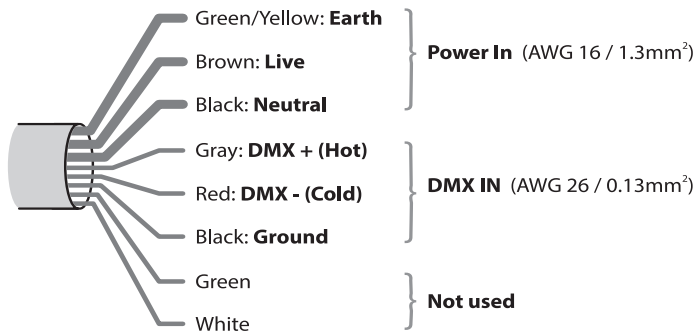

Specifications

Color	RGB, RGBW, RGBA, Dynamic White (2200K-5000K)
Beam Angle	10° x 10°, 10° x 60°, 30° x 60°, 60° x 60°, Asymmetric wall wash (20° angle)
Max Fixtures In Series	50' (15m) @ 120V, 100' (30m) @ 240V+
Total Lumens	693 per foot (RGBW 10° x 60° - Full On)
Center Beam Candela	1979 (RGBW 10° x 60° - Full On)
Control	DMX + RDM, 4' Fixtures can be controlled in either 1' or 4' increments
Mounting	30° Swivel Mount Included, 90° Swivel Mount Optional
Power Consumption	20W (1'), 80W (4')
Operating Voltage	100-277VAC
Lumen Maintenance	L70 @ 150,000 Hours (25° C)
Finish	Anodized Brushed Aluminum, Corrosion resistant
Housing Material	Aluminum; Polycarbonate Lens
Operating Temperature	-40°F to 122°F (-40°C to 50°C)
IP Rating	IP66, Wet Location
Fixture Connectors	Multipin IP68 Connectors, End to end jumpers attached to each fixture
Warranty	5 Years
Weight	3 lbs. / 1.4 kg (1'), 12 lbs / 5.4 kg (4')
Dimensions	L: 12" / 48" W: 2.9" H: 3.9" (L: 305mm / 1220mm W: 72.5mm H: 98.5mm)

DGHLV48
48" Louver for Dyna Graze Exterior HO DMX

Fixture Setup Accessories

XMT350
DMX + RDM Addressing and Testing Tool

Wiring

240VAC supply: 100 feet of fixtures
120VAC supply: 50 feet of fixtures

Dyna Graze HO Exterior DMX