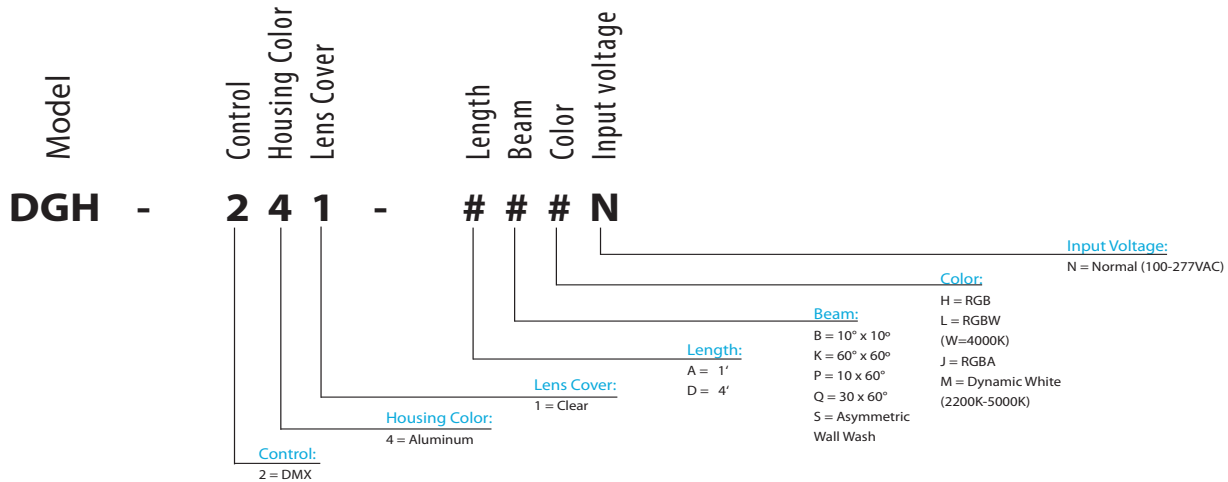

Dyna Graze HO Exterior DMX

Order Codes

* Indicates Special Order