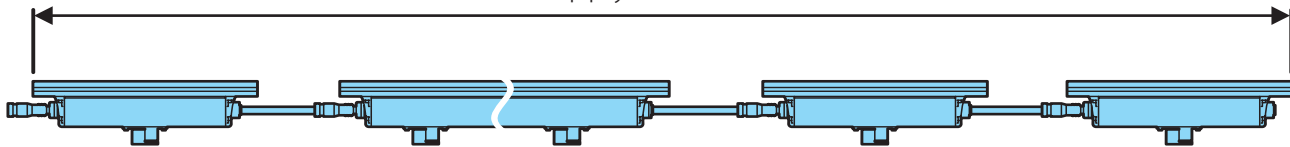

Specifications

Color	RGB, RGBW, RGBA, Dynamic White (2200K-5000K)
Beam Angle	10° x 10°, 10° x 60°, 30° x 60°, 60° x 60°, Asymmetric wall wash (20° angle)
Max Fixtures In Series	50' (15m) @ 120V, 100' (30m) @ 240V+
Total Lumens	693 per foot (RGBW 10° x 60° - Full On)
Center Beam Candela	1979 (RGBW 10° x 60° - Full On)
Control	DMX + RDM, 4' Fixtures can be controlled in either 1' or 4' increments
Mounting	30° Swivel Mount Included, 90° Swivel Mount Optional
Power Consumption	20W (1'), 80W (4')
Operating Voltage	100-277VAC
Lumen Maintenance	L70 @ 150,000 Hours (25° C)
Finish	Anodized Brushed Aluminum, Corrosion resistant
Housing Material	Aluminum; Polycarbonate Lens
Operating Temperature	-40°F to 122°F (-40°C to 50°C)
IP Rating	IP66, Wet Location
Fixture Connectors	Multipin IP68 Connectors, End to end jumpers attached to each fixture
Warranty	5 Years
Weight	3 lbs. / 1.4 kg (1'), 12 lbs / 5.4 kg (4')
Dimensions	L: 12" / 48" W: 2.9" H: 3.9" (L: 305mm / 1220mm W: 72.5mm H: 98.5mm)

DGHLV48
48" Louver for Dyna Graze Exterior HO DMX

Fixture Setup Accessories

XMT350
DMX + RDM Addressing and Testing Tool

Wiring

240VAC supply: 100 feet of fixtures
120VAC supply: 50 feet of fixtures

Dyna Graze HO Exterior DMX