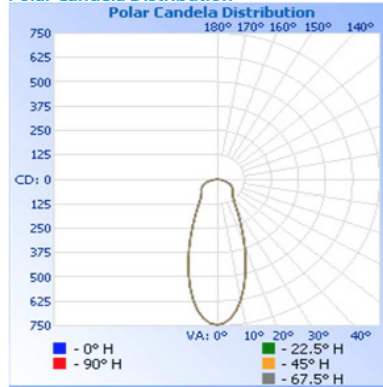

Specifications

Color	RGB, RGBW, RGBA, Dynamic White (2200K-5000K)
Beam Angle	10° x 10°, 10° x 60°, 30° x 60°, 60° x 60°, Asymmetric wall wash (20° angle)
Max Fixtures In Series	50' (15m) @ 120V, 100' (30m) @ 240V+
Total Lumens	693 per foot (RGBW 10° x 60° - Full On)
Center Beam Candela	1979 (RGBW 10° x 60° - Full On)
Control	DMX + RDM, 4' Fixtures can be controlled in either 1' or 4' increments
Mounting	30° Swivel Mount Included, 90° Swivel Mount Optional
Power Consumption	20W (1'), 80W (4')
Operating Voltage	100-277VAC
Lumen Maintenance	L70 @ 150,000 Hours (25° C)
Finish	Anodized Brushed Aluminum, Corrosion resistant
Housing Material	Aluminum; Polycarbonate Lens
Operating Temperature	-40°F to 122°F (-40°C to 50°C)
IP Rating	IP66, Wet Location
Fixture Connectors	Multipin IP68 Connectors, End to end jumpers attached to each fixture
Warranty	5 Years
Weight	3 lbs. / 1.4 kg (1'), 12 lbs / 5.4 kg (4')
Dimensions	L: 12" / 48" W: 2.9" H: 3.9" (L: 305mm / 1220mm W: 72.5mm H: 98.5mm)

Photometrics

For additional color data and IES files, please visit acclaimlighting.com

RGBW 10° x 60° 1'

Zonal Lumen Summary

Zone	Lumens	%
0-60	615.8	88.8
60-90	77	11.1
90-180	0.4	0.1
Total	693.2	100

Polar Candela Distribution

Isofootcandle Plot

RGBW 60° x 1'

Zonal Lumen Summary

Zone	Lumens	%
0-60	562.60	89.9
60-90	108.50	16.2
90-180	0.5	0.1
Total	671.5	100

Polar Candela Distribution

Isofootcandle Plot

RGB 10° x 60° 1'

Zonal Lumen Summary

Zone	Lumens	%
0-60	537.8	89.9
60-90	60.2	10.1
90-180	0.4	0.1
Total	598.4	100

Polar Candela Distribution

Isofootcandle Plot