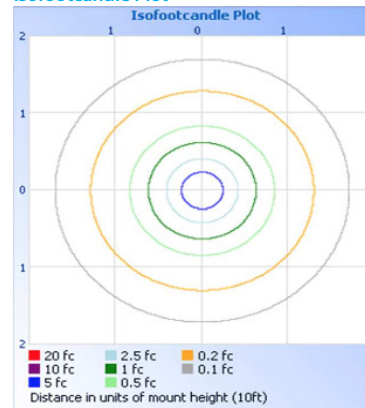

Specifications

Color	RGB, RGBW, RGBA, Dynamic White (2200K-5000K)
Beam Angle	10° x 10°, 10° x 60°, 30° x 60°, 60° x 60°, Asymmetric wall wash (20° angle)
Max Fixtures In Series	50' (15m) @ 120V, 100' (30m) @ 240V+
Total Lumens	693 per foot (RGBW 10° x 60° - Full On)
Center Beam Candela	1979 (RGBW 10° x 60° - Full On)
Control	DMX + RDM, 4' Fixtures can be controlled in either 1' or 4' increments
Mounting	30° Swivel Mount Included, 90° Swivel Mount Optional
Power Consumption	20W (1'), 80W (4')
Operating Voltage	100-277VAC
Lumen Maintenance	L70 @ 150,000 Hours (25° C)
Finish	Anodized Brushed Aluminum, Corrosion resistant
Housing Material	Aluminum; Polycarbonate Lens
Operating Temperature	-40°F to 122°F (-40°C to 50°C)
IP Rating	IP66, Wet Location
Fixture Connectors	Multipin IP68 Connectors, End to end jumpers attached to each fixture
Warranty	5 Years
Weight	3 lbs. / 1.4 kg (1'), 12 lbs / 5.4 kg (4')
Dimensions	L: 12" / 48" W: 2.9" H: 3.9" (L: 305mm / 1220mm W: 72.5mm H: 98.5mm)

Photometrics

For additional color data and IES files, please visit acclaimlighting.com

RGBW 10° x 60° 1'

Zonal Lumen Summary

Zone	Lumens	%
0-60	615.8	88.8
60-90	77	11.1
90-180	0.4	0.1
Total	693.2	100

Polar Candela Distribution

Isofootcandle Plot

RGBW 60° x 1'

Zonal Lumen Summary

Zone	Lumens	%
0-60	562.60	89.9
60-90	108.50	16.2
90-180	0.5	0.1
Total	671.5	100

Polar Candela Distribution

Isofootcandle Plot

RGB 10° x 60° 1'

Zonal Lumen Summary

Zone	Lumens	%
0-60	537.8	89.9
60-90	60.2	10.1
90-180	0.4	0.1
Total	598.4	100

Polar Candela Distribution

Isofootcandle Plot