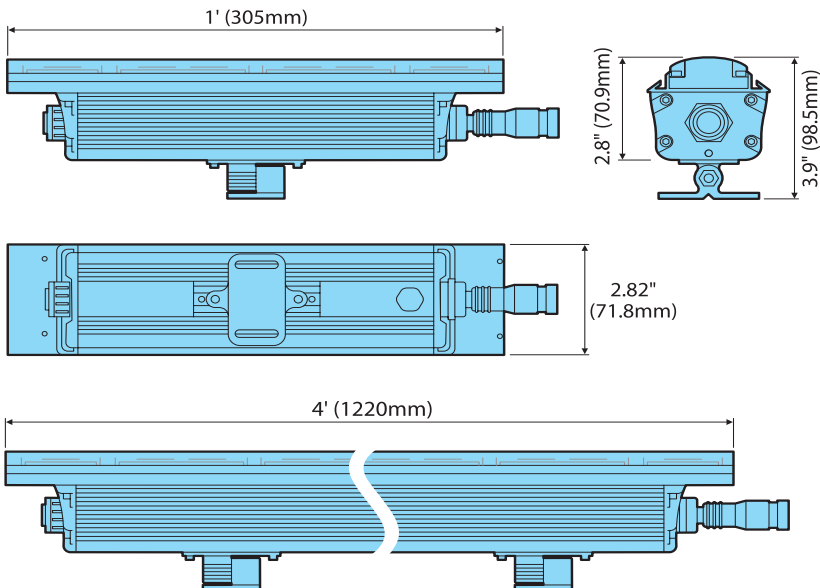

Specifications

Color	RGB, RGBW, RGBA, Dynamic White (2200K-5000K)
Beam Angle	10° x 10°, 10° x 60°, 30° x 60°, 60° x 60°, Asymmetric wall wash (20° angle)
Max Fixtures In Series	50' (15m) @ 120V, 100' (30m) @ 240V+
Total Lumens	693 per foot (RGBW 10° x 60° - Full On)
Center Beam Candela	1979 (RGBW 10° x 60° - Full On)
Control	DMX + RDM, 4' Fixtures can be controlled in either 1' or 4' increments
Mounting	30° Swivel Mount Included, 90° Swivel Mount Optional
Power Consumption	20W (1'), 80W (4')
Operating Voltage	100-277VAC
Lumen Maintenance	L70 @ 150,000 Hours (25° C)
Finish	Anodized Brushed Aluminum, Corrosion resistant
Housing Material	Aluminum; Polycarbonate Lens
Operating Temperature	-40°F to 122°F (-40°C to 50°C)
IP Rating	IP66, Wet Location
Fixture Connectors	Multipin IP68 Connectors, End to end jumpers attached to each fixture
Warranty	5 Years
Weight	3 lbs. / 1.4 kg (1'), 12 lbs / 5.4 kg (4')
Dimensions	L: 12" / 48" W: 2.9" H: 3.9" (L: 305mm / 1220mm W: 72.5mm H: 98.5mm)

Certifications

Dyna Graze HO Exterior DMX

Order Codes

* Indicates Special Order

Dimensions

Dyna Graze HO Exterior DMX

Related Components

Connection Cables

DGHFC10
10' Feed Cable For Dyna Graze Exterior HO DMX + End Cap
Powers up to 50' at 120VAC / 100' at 240V+

DGHLC1
1' Link Cable for Dyna Graze Exterior HO DMX

DGHLC5
5' Link Cable for Dyna Graze Exterior HO DMX