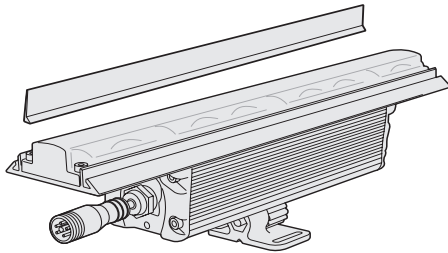

DYNA GRAZE HO EXTERIOR DMX™

The **Dyna Graze HO Exterior DMX** is a high power, outdoor linear LED fixture. Available in 1' and 4' sections, it offers multiple configurations, including RGB, RGBW, and Dynamic White. Featuring a robust IP66 housing, a multi-voltage switching power supply, and a glare shield, it is the perfect option for any structure that calls for outdoor linear grazing.

Specifications

Color	RGB, RGBW, RGBA, Dynamic White (2200K-5000K)
Beam Angle	10° x 10°, 10° x 60°, 30° x 60°, 60° x 60°, Asymmetric wall wash (20° angle)
Max Fixtures In Series	50' (15m) @ 120V, 100' (30m) @ 240V+
Total Lumens	693 per foot (RGBW 10° x 60° - Full On)
Center Beam Candela	1979 (RGBW 10° x 60° - Full On)
Control	DMX + RDM, 4' Fixtures can be controlled in either 1' or 4' increments
Mounting	30° Swivel Mount Included, 90° Swivel Mount Optional
Power Consumption	20W (1'), 80W (4')
Operating Voltage	100-277VAC
Lumen Maintenance	L70 @ 150,000 Hours (25° C)
Finish	Anodized Brushed Aluminum, Corrosion resistant
Housing Material	Aluminum; Polycarbonate Lens
Operating Temperature	-40°F to 122°F (-40°C to 50°C)
IP Rating	IP66, Wet Location
Fixture Connectors	Multipin IP68 Connectors, End to end jumpers attached to each fixture
Warranty	5 Years
Weight	3 lbs. / 1.4 kg (1'), 12 lbs / 5.4 kg (4')
Dimensions	L: 12" / 48" W: 2.9" H: 3.9" (L: 305mm / 1220mm W: 72.5mm H: 98.5mm)