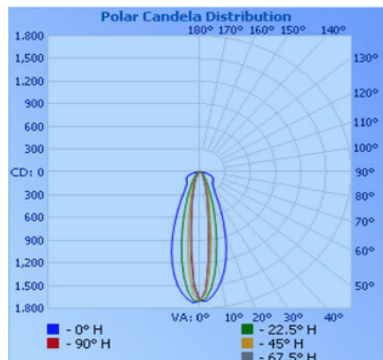

Specifications

Color	RGB, RGBW, RGBA, Dynamic White (2200K-5000K)
Beam Angle	10° x 10°, 10° x 60°, 30° x 60°, 60° x 60°, Asymmetric wall wash (20° angle)
Max Fixtures In Series	50' (15m) @ 120V, 100' (30m) @ 240V+
Total Lumens	693 per foot (RGBW 10° x 60° - Full On)
Center Beam Candela	1979 (RGBW 10° x 60° - Full On)
Control	DMX + RDM, 4' Fixtures can be controlled in either 1' or 4' increments
Mounting	30° Swivel Mount Included, 90° Swivel Mount Optional
Power Consumption	20W (1'), 80W (4')
Operating Voltage	100-277VAC
Lumen Maintenance	L70 @ 150,000 Hours (25° C)
Finish	Anodized Brushed Aluminum, Corrosion resistant
Housing Material	Aluminum; Polycarbonate Lens
Operating Temperature	-40°F to 122°F (-40°C to 50°C)
IP Rating	IP66, Wet Location
Fixture Connectors	Multipin IP68 Connectors, End to end jumpers attached to each fixture
Warranty	5 Years
Weight	3 lbs. / 1.4 kg (1'), 12 lbs / 5.4 kg (4')
Dimensions	L: 12" / 48" W: 2.9" H: 3.9" (L: 305mm / 1220mm W: 72.5mm H: 98.5mm)

Photometrics

For additional color data and IES files, please visit acclaimlighting.com

RGBW 10° x 60° 1'

Zonal Lumen Summary

Zone	Lumens	%
0-60	615.8	88.8
60-90	77	11.1
90-180	0.4	0.1
Total	693.2	100

Polar Candela Distribution

Isofootcandle Plot

RGBW 60° x 1'

Zonal Lumen Summary

Zone	Lumens	%
0-60	562.60	89.9
60-90	108.50	16.2
90-180	0.5	0.1
Total	671.5	100

Polar Candela Distribution

Isofootcandle Plot

RGB 10° x 60° 1'

Zonal Lumen Summary

Zone	Lumens	%
0-60	537.8	89.9
60-90	60.2	10.1
90-180	0.4	0.1
Total	598.4	100

Polar Candela Distribution

Isofootcandle Plot