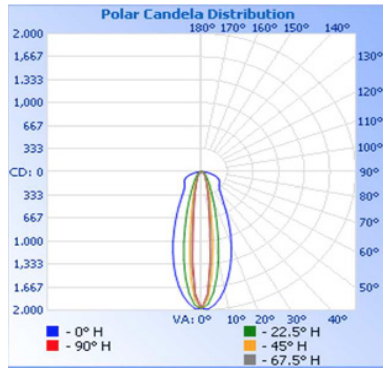

Specifications

Color	RGB, RGBW, RGBA, Dynamic White (2200K-5000K)
Beam Angle	10° x 10°, 10° x 60°, 30° x 60°, 60° x 60°, Asymmetric wall wash (20° angle)
Max Fixtures In Series	50' (15m) @ 120V, 100' (30m) @ 240V+
Total Lumens	693 per foot (RGBW 10° x 60° - Full On)
Center Beam Candela	1979 (RGBW 10° x 60° - Full On)
Control	DMX + RDM, 4' Fixtures can be controlled in either 1' or 4' increments
Mounting	30° Swivel Mount Included, 90° Swivel Mount Optional
Power Consumption	20W (1'), 80W (4')
Operating Voltage	100-277VAC
Lumen Maintenance	L70 @ 150,000 Hours (25° C)
Finish	Anodized Brushed Aluminum, Corrosion resistant
Housing Material	Aluminum; Polycarbonate Lens
Operating Temperature	-40°F to 122°F (-40°C to 50°C)
IP Rating	IP66, Wet Location
Fixture Connectors	Multipin IP68 Connectors, End to end jumpers attached to each fixture
Warranty	5 Years
Weight	3 lbs. / 1.4 kg (1'), 12 lbs / 5.4 kg (4')
Dimensions	L: 12" / 48" W: 2.9" H: 3.9" (L: 305mm / 1220mm W: 72.5mm H: 98.5mm)

Photometrics

For additional color data and IES files, please visit acclaimlighting.com

RGBW 10° x 60° 1'

Zonal Lumen Summary

Zone	Lumens	%
0-60	615.8	88.8
60-90	77	11.1
90-180	0.4	0.1
Total	693.2	100

Polar Candela Distribution

Isofootcandle Plot

RGBW 60° x 1'

Zonal Lumen Summary

Zone	Lumens	%
0-60	562.60	89.9
60-90	108.50	16.2
90-180	0.5	0.1
Total	671.5	100

Polar Candela Distribution

Isofootcandle Plot

RGB 10° x 60° 1'

Zonal Lumen Summary