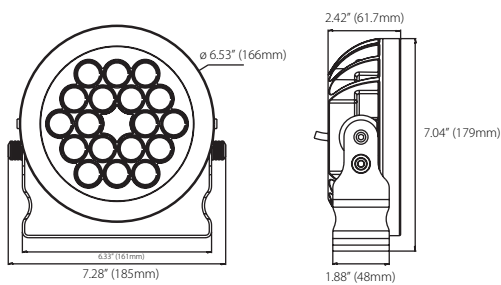

SPECIFICATIONS

Colors	2700K, 3000K, 3500K, 4000K, RGBW (W=3000K), RGBW (W=4000K), RGBA
Beam Angles	10° x 10°, 25° x 25°, 40° x 40°, 60° x 60°, 90° x 90°, 10° x 60°, 10° x 35°
Photometrics	4000K 10° - EO: 700 lm / SO: 1600 lm / HO: 3259 lm
Fixture Sizes	EO (8 LED), SO (18 LED), HO (36 LED)
Control	DMX via Aqua Driver 150, 0-10V via external UDM
Max Fixtures per Aqua Driver 150	EO & SO: 4 fixtures at 350mA / HO: 4 fixtures at 700mA
Power Consumption	EO: 8W / SO: 18W / HO: 36W
Operating Voltage	24VDC, constant current
Lumen Maintenance	L70 @ 150,000 hours (25° C)
Mounting	0.47" (11mm) mounting holes on mounting bracket
Finish	Silver / stainless steel, marine environment ready
Material	316 marine grade stainless steel housing, sealed glass top
Ambient Operating Temperature	-40° F to 122° F (-40° C to 50° C)
IP Rating	IP68, Wet or Dry location, submersible up to 20' (6M)
IK Rating	IK08, protection against 5 joule impact, walk over rated
Fixture Connectors	98.4' (30m) cable included, attached 8 pin terminal blocks
Warranty	5 Years, limited
Weight	EO: 4 lbs (1.8kg) / SO: 6.6 lbs (3kg) / HO: 8 lbs (3.6kg)
Dimensions	See page 4

In-grade housing for Aqua Drum SO
Includes sleeve, trim ring, and screws

AQP-IGH-HO

In-grade housing for Aqua Drum HO
Includes sleeve, trim ring, and screws

RELATED COMPONENTS

Remote Driver / Power Supply

ADR157

Aqua Driver 150

100-277V Input, 24VDC + PWM Output
Powers up to 4 Aqua Drum EO, SO or HO units

DIMENSIONS

Aqua Drum EO

Aqua Drum EO with in-grade sleeve

Aqua Drum SO

Aqua Drum SO with in-grade sleeve

Aqua Drum HO

Aqua Drum HO with in-grade sleeve

WIRING

Ensure proper current selection on the driver:
See chart to the right
Do not mix 350mA and 700mA units on the same driver

Maximum fixtures per Aqua Driver: