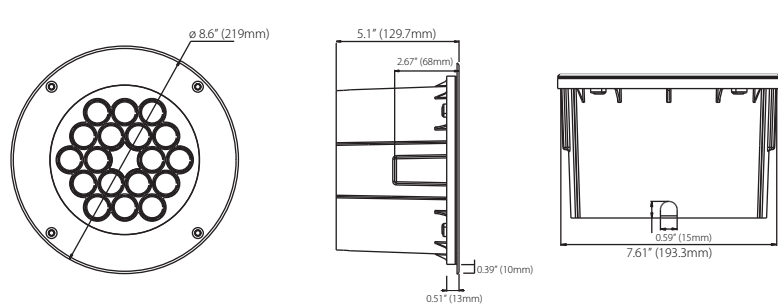

SPECIFICATIONS

Colors	2700K, 3000K, 3500K, 4000K, RGBW (W=3000K), RGBW (W=4000K), RGBA
Beam Angles	10° x 10°, 25° x 25°, 40° x 40°, 60° x 60°, 90° x 90°, 10° x 60°, 10° x 35°
Photometrics	4000K 10° - EO: 700 lm / SO: 1600 lm / HO: 3259 lm
Fixture Sizes	EO (8 LED), SO (18 LED), HO (36 LED)
Control	DMX via Aqua Driver 150, 0-10V via external UDM
Max Fixtures per Aqua Driver 150	EO & SO: 4 fixtures at 350mA / HO: 4 fixtures at 700mA
Power Consumption	EO: 8W / SO: 18W / HO: 36W
Operating Voltage	24VDC, constant current
Lumen Maintenance	L70 @ 150,000 hours (25° C)
Mounting	0.47" (11mm) mounting holes on mounting bracket
Finish	Silver / stainless steel, marine environment ready
Material	316 marine grade stainless steel housing, sealed glass top
Ambient Operating Temperature	-40° F to 122° F (-40° C to 50° C)
IP Rating	IP68, Wet or Dry location, submersible up to 20' (6M)
IK Rating	IK08, protection against 5 joule impact, walk over rated
Fixture Connectors	98.4' (30m) cable included, attached 8 pin terminal blocks
Warranty	5 Years, limited
Weight	EO: 4 lbs (1.8kg) / SO: 6.6 lbs (3kg) / HO: 8 lbs (3.6kg)
Dimensions	See page 4

ADR157

Aqua Driver 150

100-277V Input, 24VDC + PWM Output
Powers up to 4 Aqua Drum EO, SO or HO units

DIMENSIONS

Aqua Drum EO

Aqua Drum EO with in-grade sleeve

Aqua Drum SO

Aqua Drum SO with in-grade sleeve