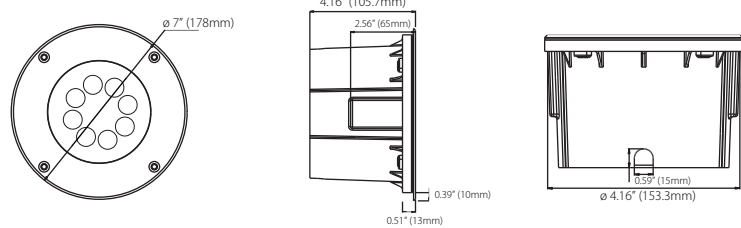

SPECIFICATIONS

Colors	2700K, 3000K, 3500K, 4000K, RGBW (W=3000K), RGBW (W=4000K), RGBA
Beam Angles	10° x 10°, 25° x 25°, 40° x 40°, 60° x 60°, 90° x 90°, 10° x 60°, 10° x 35°
Photometrics	4000K 10° - EO: 700 lm / SO: 1600 lm / HO: 3259 lm
Fixture Sizes	EO (8 LED), SO (18 LED), HO (36 LED)
Control	DMX via Aqua Driver 150, 0-10V via external UDM
Max Fixtures per Aqua Driver 150	EO & SO: 4 fixtures at 350mA / HO: 4 fixtures at 700mA
Power Consumption	EO: 8W / SO: 18W / HO: 36W
Operating Voltage	24VDC, constant current
Lumen Maintenance	L70 @ 150,000 hours (25° C)
Mounting	0.47" (11mm) mounting holes on mounting bracket
Finish	Silver / stainless steel, marine environment ready
Material	316 marine grade stainless steel housing, sealed glass top
Ambient Operating Temperature	-40° F to 122° F (-40° C to 50° C)
IP Rating	IP68, Wet or Dry location, submersible up to 20' (6M)
IK Rating	IK08, protection against 5 joule impact, walk over rated
Fixture Connectors	98.4' (30m) cable included, attached 8 pin terminal blocks
Warranty	5 Years, limited
Weight	EO: 4 lbs (1.8kg) / SO: 6.6 lbs (3kg) / HO: 8 lbs (3.6kg)
Dimensions	See page 4

In-grade housing for Aqua Drum SO
Includes sleeve, trim ring, and screws

AQP-IGH-HO

In-grade housing for Aqua Drum HO
Includes sleeve, trim ring, and screws

RELATED COMPONENTS

Remote Driver / Power Supply

ADR157

Aqua Driver 150

100-277V Input, 24VDC + PWM Output
Powers up to 4 Aqua Drum EO, SO or HO units

DIMENSIONS

Aqua Drum EO

Aqua Drum EO with in-grade sleeve

Aqua Drum SO

Aqua Drum SO with in-grade sleeve