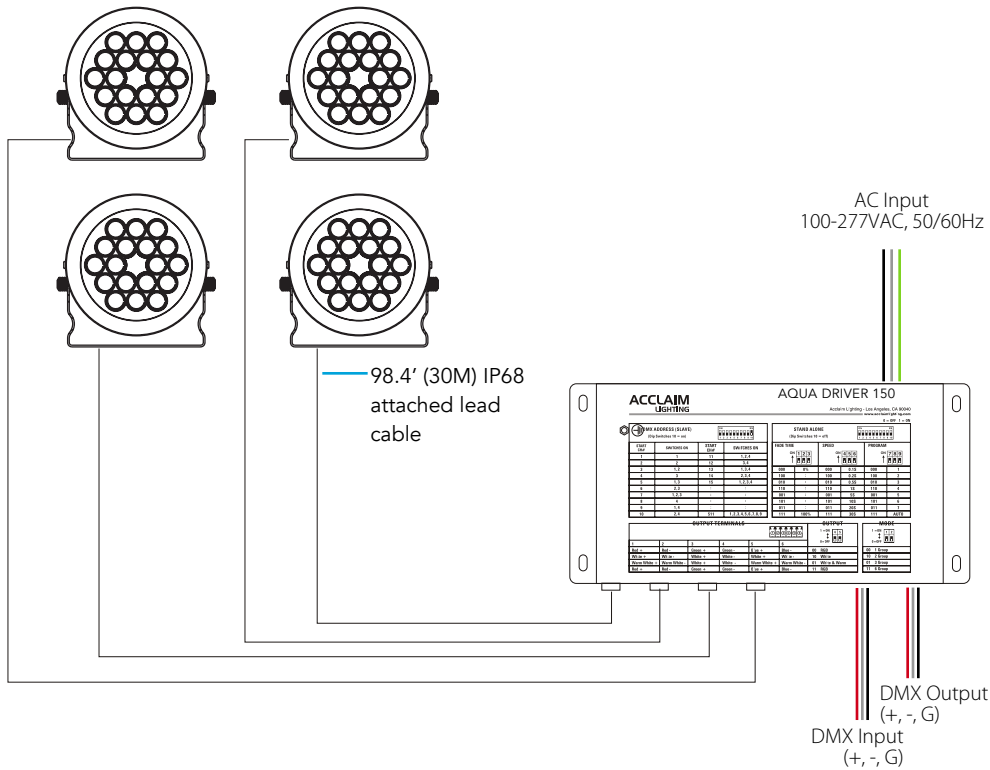

WIRING

Ensure proper current selection on the driver:
See chart to the right
Do not mix 350mA and 700mA units on the same driver

Maximum fixtures per Aqua Driver:

- Aqua Drum EO : 4 units, 350mA
- Aqua Drum SO : 4 units, 350mA
- Aqua Drum HO : 4 units, 700mA

PHOTOMETRICS

Size / Color Temp	Lumens	Center Candela	Efficacy (l/pw)	CRI (Ra)	CRI (r9)
EO, 2700K	668	8006	41	81.5	-
SO, 3500K	1568	20055	64	82.7	-
HO, 4000K	3259	41849	73	80.8	-
EO, RGBW	424	6502	27	-	-