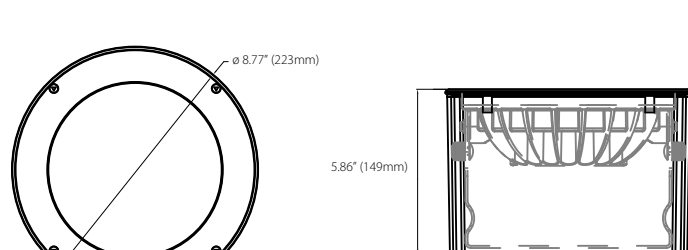

SPECIFICATIONS

Colors	2700K, 3000K, 3500K, 4000K, RGBW (W=3000K), RGBW (W=4000K), RGBA
Beam Angles	10° x 10°, 25° x 25°, 40° x 40°, 60° x 60°, 90° x 90°, 10° x 60°, 10° x 35°
Photometrics	4000K 10° - EO: 700 lm / SO: 1600 lm / HO: 3259 lm
Fixture Sizes	EO (8 LED), SO (18 LED), HO (36 LED)
Control	DMX via Aqua Driver 150, 0-10V via external UDM
Max Fixtures per Aqua Driver 150	EO & SO: 4 fixtures at 350mA / HO: 4 fixtures at 700mA
Power Consumption	EO: 8W / SO: 18W / HO: 36W
Operating Voltage	24VDC, constant current
Lumen Maintenance	L70 @ 150,000 hours (25° C)
Mounting	0.47" (11mm) mounting holes on mounting bracket
Finish	Silver / stainless steel, marine environment ready
Material	316 marine grade stainless steel housing, sealed glass top
Ambient Operating Temperature	-40° F to 122° F (-40° C to 50° C)
IP Rating	IP68, Wet or Dry location, submersible up to 20' (6M)
IK Rating	IK08, protection against 5 joule impact, walk over rated
Fixture Connectors	98.4' (30m) cable included, attached 8 pin terminal blocks
Warranty	5 Years, limited
Weight	EO: 4 lbs (1.8kg) / SO: 6.6 lbs (3kg) / HO: 8 lbs (3.6kg)
Dimensions	See page 4

In-grade housing for Aqua Drum SO
Includes sleeve, trim ring, and screws

AQP-IGH-HO

In-grade housing for Aqua Drum HO
Includes sleeve, trim ring, and screws

RELATED COMPONENTS

Remote Driver / Power Supply

ADR157

Aqua Driver 150

100-277V Input, 24VDC + PWM Output
Powers up to 4 Aqua Drum EO, SO or HO units

DIMENSIONS

Aqua Drum EO

Aqua Drum EO with in-grade sleeve

Aqua Drum SO

Aqua Drum SO with in-grade sleeve

Aqua Drum HO

Aqua Drum HO with in-grade sleeve

WIRING

Ensure proper current selection on the driver:
See chart to the right
Do not mix 350mA and 700mA units on the same driver

Maximum fixtures per Aqua Driver: