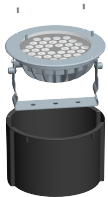

Client:

Project:

Type:

Order Code:

Quantity:

Aqua Drum is a series of high output, submersible, LED flood fixtures. It features an all stainless steel construction, included in-grade housing mounting option, and is submersible up to 20' (6M). Available in multiple color temperatures of white and color changing versions, it is ideal for outdoor facade wash, fountains, ponds, and landscape applications.

SPECIFICATIONS

Colors	2700K, 3000K, 3500K, 4000K, RGBW (W=3000K), RGBW (W=4000K), RGBA
Beam Angles	10° x 10°, 25° x 25°, 40° x 40°, 60° x 60°, 90° x 90°, 10° x 60°, 10° x 35°
Photometrics	4000K 10° - EO: 700 lm / SO: 1600 lm / HO: 3259 lm
Fixture Sizes	EO (8 LED), SO (18 LED), HO (36 LED)
Control	DMX via Aqua Driver 150, 0-10V via external UDM
Max Fixtures per Aqua Driver 150	EO & SO: 4 fixtures at 350mA / HO: 4 fixtures at 700mA
Power Consumption	EO: 8W / SO: 18W / HO: 36W
Operating Voltage	24VDC, constant current
Lumen Maintenance	L70 @ 150,000 hours (25° C)
Mounting	0.47" (11mm) mounting holes on mounting bracket
Finish	Silver / stainless steel, marine environment ready
Material	316 marine grade stainless steel housing, sealed glass top
Ambient Operating Temperature	-40° F to 122° F (-40° C to 50° C)
IP Rating	IP68, Wet or Dry location, submersible up to 20' (6M)
IK Rating	IK08, protection against 5 joule impact, walk over rated
Fixture Connectors	98.4' (30m) cable included, attached 8 pin terminal blocks
Warranty	5 Years, limited
Weight	EO: 4 lbs (1.8kg) / SO: 6.6 lbs (3kg) / HO: 8 lbs (3.6kg)
Dimensions	See page 4

Certifications

ORDER CODES

* indicates special order

RELATED COMPONENTS

Mounting Accessories

AQP-IGH-EO

In-grade housing for Aqua Drum EO
Includes sleeve, trim ring, and screws

AQP-IGH-SO

In-grade housing for Aqua Drum SO
Includes sleeve, trim ring, and screws

AQP-IGH-HO

In-grade housing for Aqua Drum HO
Includes sleeve, trim ring, and screws

RELATED COMPONENTS

Remote Driver / Power Supply