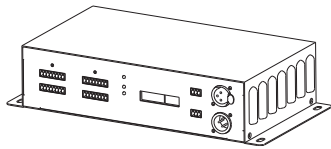

Client:

Project:

Type:

Order Code:

Quantity:

Aqua Drum is a series of high output, submersible, LED flood fixtures. It features an all stainless steel construction, included in-grade housing mounting option, and is submersible up to 20' (6M). Available in multiple color temperatures of white and color changing versions, it is ideal for outdoor facade wash, fountains, ponds, and landscape applications.

SPECIFICATIONS

Colors	2700K, 3000K, 3500K, 4000K, RGBW (W=3000K), RGBW (W=4000K), RGBA
Beam Angles	10° x 10°, 25° x 25°, 40° x 40°, 60° x 60°, 90° x 90°, 10° x 60°, 10° x 35°
Photometrics	4000K 10° - EO: 700 lm / SO: 1600 lm / HO: 3259 lm
Fixture Sizes	EO (8 LED), SO (18 LED), HO (36 LED)
Control	DMX via Aqua Driver 150, 0-10V via external UDM
Max Fixtures per Aqua Driver 150	EO & SO: 4 fixtures at 350mA / HO: 4 fixtures at 700mA
Power Consumption	EO: 8W / SO: 18W / HO: 36W
Operating Voltage	24VDC, constant current
Lumen Maintenance	L70 @ 150,000 hours (25° C)
Mounting	0.47" (11mm) mounting holes on mounting bracket
Finish	Silver / stainless steel, marine environment ready
Material	316 marine grade stainless steel housing, sealed glass top
Ambient Operating Temperature	-40° F to 122° F (-40° C to 50° C)
IP Rating	IP68, Wet or Dry location, submersible up to 20' (6M)
IK Rating	IK08, protection against 5 joule impact, walk over rated
Fixture Connectors	98.4' (30m) cable included, attached 8 pin terminal blocks
Warranty	5 Years, limited
Weight	EO: 4 lbs (1.8kg) / SO: 6.6 lbs (3kg) / HO: 8 lbs (3.6kg)
Dimensions	See page 4

Certifications

ORDER CODES

* indicates special order

RELATED COMPONENTS

Mounting Accessories

AQP-IGH-EO

In-grade housing for Aqua Drum EO
Includes sleeve, trim ring, and screws

AQP-IGH-SO

In-grade housing for Aqua Drum SO
Includes sleeve, trim ring, and screws

AQP-IGH-HO

In-grade housing for Aqua Drum HO
Includes sleeve, trim ring, and screws

RELATED COMPONENTS

Remote Driver / Power Supply