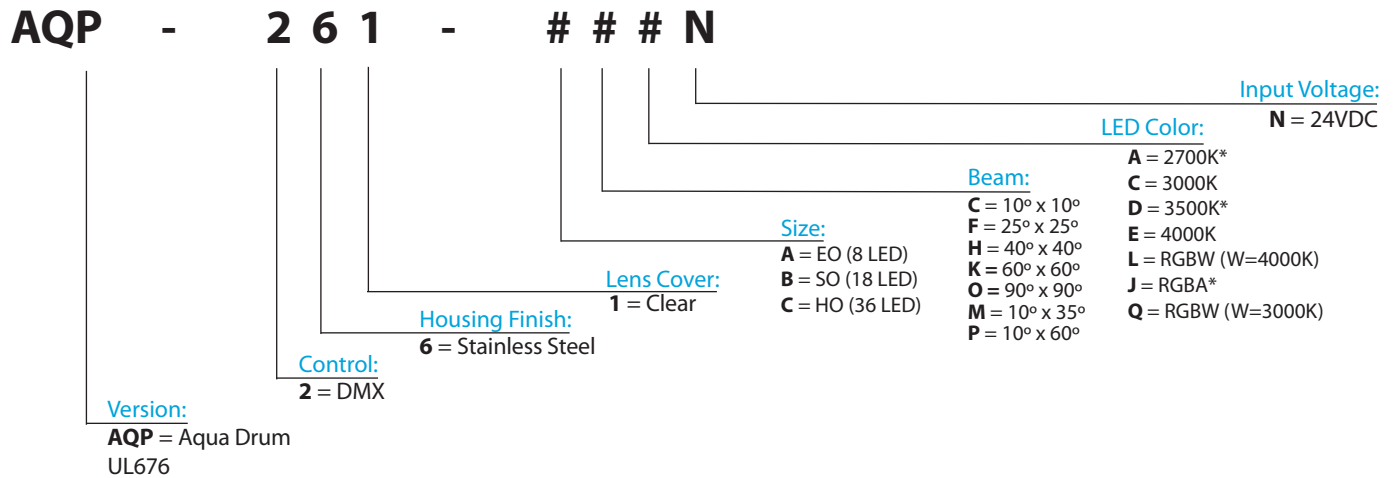

ORDER CODES

* indicates special order

RELATED COMPONENTS

Mounting Accessories

AQP-IGH-EO

In-grade housing for Aqua Drum EO
Includes sleeve, trim ring, and screws

AQP-IGH-SO

In-grade housing for Aqua Drum SO
Includes sleeve, trim ring, and screws

AQP-IGH-HO

In-grade housing for Aqua Drum HO
Includes sleeve, trim ring, and screws