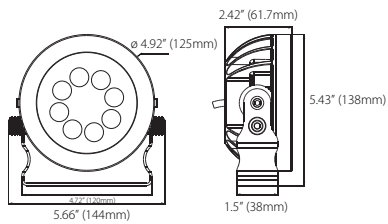

DIMENSIONS

Aqua Drum EO