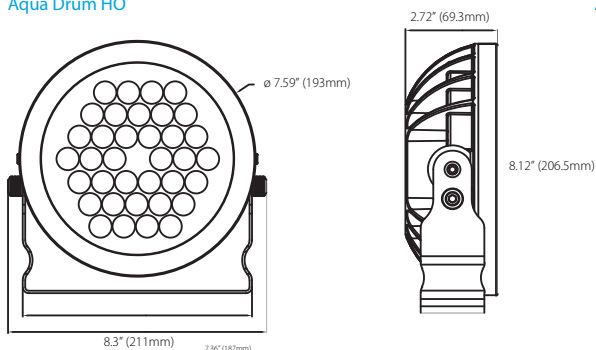

SPECIFICATIONS

Colors	2700K, 3000K, 3500K, 4000K, RGBW (W=3000K), RGBW (W=4000K), RGBA
Beam Angles	10° x 10°, 25° x 25°, 40° x 40°, 60° x 60°, 90° x 90°, 10° x 60°, 10° x 35°
Photometrics	4000K 10° - EO: 700 lm / SO: 1600 lm / HO: 3259 lm
Fixture Sizes	EO (8 LED), SO (18 LED), HO (36 LED)
Control	DMX via Aqua Driver 150, 0-10V via external UDM
Max Fixtures per Aqua Driver 150	EO & SO: 4 fixtures at 350mA / HO: 4 fixtures at 700mA
Power Consumption	EO: 8W / SO: 18W / HO: 36W
Operating Voltage	24VDC, constant current
Lumen Maintenance	L70 @ 150,000 hours (25° C)
Mounting	0.47" (11mm) mounting holes on mounting bracket
Finish	Silver / stainless steel, marine environment ready
Material	316 marine grade stainless steel housing, sealed glass top
Ambient Operating Temperature	-40° F to 122° F (-40° C to 50° C)
IP Rating	IP68, Wet or Dry location, submersible up to 20' (6M)
IK Rating	IK08, protection against 5 joule impact, walk over rated
Fixture Connectors	98.4' (30m) cable included, attached 8 pin terminal blocks
Warranty	5 Years, limited
Weight	EO: 4 lbs (1.8kg) / SO: 6.6 lbs (3kg) / HO: 8 lbs (3.6kg)
Dimensions	See page 4

In-grade housing for Aqua Drum SO
Includes sleeve, trim ring, and screws

AQP-IGH-HO

In-grade housing for Aqua Drum HO
Includes sleeve, trim ring, and screws

RELATED COMPONENTS

Remote Driver / Power Supply

ADR157

Aqua Driver 150

100-277V Input, 24VDC + PWM Output
Powers up to 4 Aqua Drum EO, SO or HO units

DIMENSIONS

Aqua Drum EO

Aqua Drum EO with in-grade sleeve

Aqua Drum SO

Aqua Drum SO with in-grade sleeve

Aqua Drum HO

Aqua Drum HO with in-grade sleeve

WIRING

Ensure proper current selection on the driver:
See chart to the right
Do not mix 350mA and 700mA units on the same driver

Maximum fixtures per Aqua Driver: