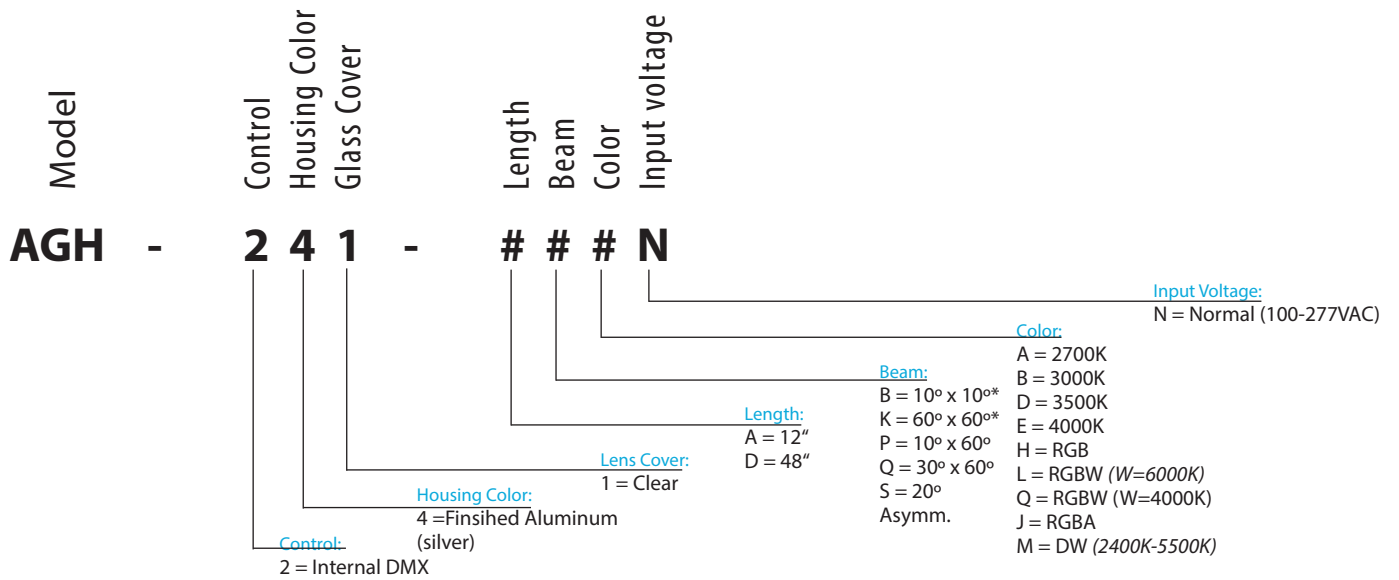

## SPECIFICATIONS

Color	2700K, 3000K, 3500K, 4000K, RGB, RGBW, RGBA, DW (2400K-5500K)
Beam Angle	10° x 60°, 30° x 60°, 10° x 10°, 60° x 60°, 20° Asymmetric Wall Wash
Max Fixtures In Series	50' @ 120V, 100' @ 230-277VAC
Total Lumens	419 per foot (4000K, 30° x 60° 1')
Control	DMX-512 (internal), 0-10V (via external UDM)
Mounting	30° Swivel Mount and Fixed Flat Mount Included
Power Consumption	9W per linear foot
Operating Voltage	100-277VAC
Lumen Maintenance	L70 @ 150,000 Hours (25° C)
Finish	Silver, Anodized Aluminum
Housing Material	Aluminum body; Glass Top Lens
Operating Temperature	-4°F to 123°F (-20°C to 50°C)
IP Rating	IP66, Wet or Dry Location
Fixture Connectors	Multipin IP66 Connectors, End to end jumpers attached to each fixture
Warranty	5 Years
Weight	<b>1'</b> - 1.25 lbs / 0.6 kg, <b>4'</b> - 5 lbs / 2.3 kg
Dimensions	See dimensions section on page 2 for options

## DIMENSIONS