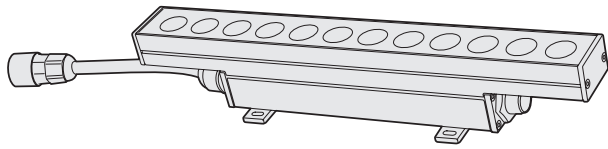

# AL GRAZE AC™

Client:

Project:

Type:

Order Code:

Quantity:

The **AL Graze AC** is a high power, low profile, outdoor linear LED fixture. Featuring a robust IP66 housing, on-board AC + DMX driver, and linkable cable system, it is the perfect option for any structure that calls for indoor or outdoor linear grazing.

## SPECIFICATIONS

Color	2700K, 3000K, 3500K, 4000K, RGB, RGBW, RGBA, DW (2400K-5500K)
Beam Angle	10° x 60°, 30° x 60°, 10° x 10°, 60° x 60°, 20° Asymmetric Wall Wash
Max Fixtures In Series	50' @ 120V, 100' @ 230-277VAC
Total Lumens	419 per foot (4000K, 30° x 60° 1')
Control	DMX-512 (internal), 0-10V (via external UDM)
Mounting	30° Swivel Mount and Fixed Flat Mount Included
Power Consumption	9W per linear foot
Operating Voltage	100-277VAC
Lumen Maintenance	L70 @ 150,000 Hours (25° C)
Finish	Silver, Anodized Aluminum
Housing Material	Aluminum body; Glass Top Lens
Operating Temperature	-4°F to 123°F (-20°C to 50°C)
IP Rating	IP66, Wet or Dry Location
Fixture Connectors	Multipin IP66 Connectors, End to end jumpers attached to each fixture
Warranty	5 Years
Weight	<b>1'</b> - 1.25 lbs / 0.6 kg, <b>4'</b> - 5 lbs / 2.3 kg
Dimensions	See dimensions section on page 2 for options