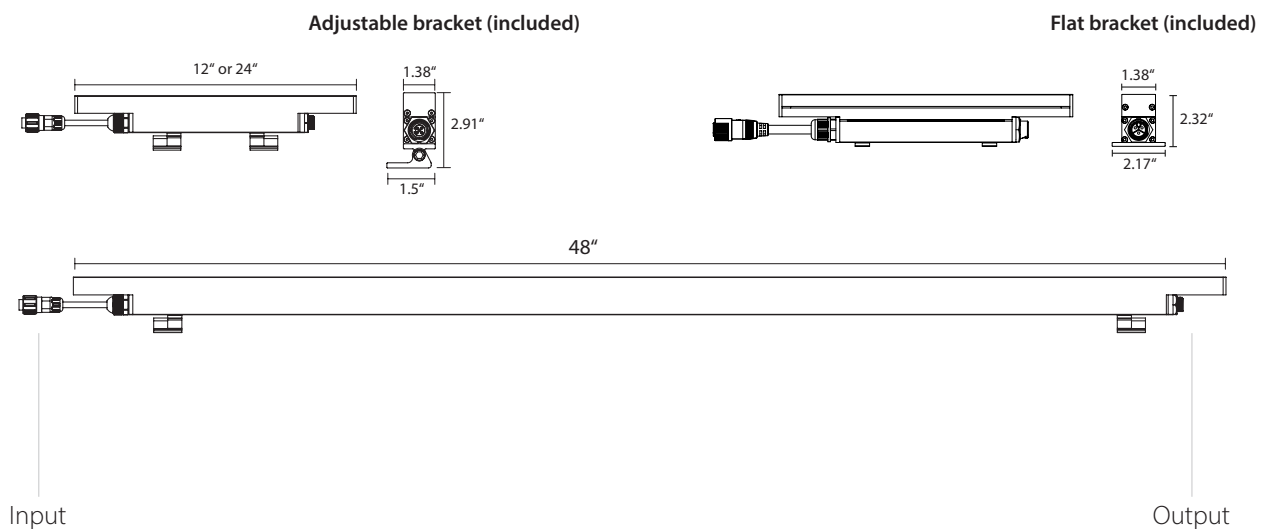

## SPECIFICATIONS

Color	2700K, 3000K, 3500K, 4000K, RGB, RGBW, RGBA, DW (2400K-5500K)
Beam Angle	10° x 60°, 30° x 60°, 10° x 10°, 60° x 60°, 20° Asymmetric Wall Wash
Max Fixtures In Series	50' @ 120V, 100' @ 230-277VAC
Total Lumens	419 per foot (4000K, 30° x 60° 1')
Control	DMX-512 (internal), 0-10V (via external UDM)
Mounting	30° Swivel Mount and Fixed Flat Mount Included
Power Consumption	9W per linear foot
Operating Voltage	100-277VAC
Lumen Maintenance	L70 @ 150,000 Hours (25° C)
Finish	Silver, Anodized Aluminum
Housing Material	Aluminum body; Glass Top Lens
Operating Temperature	-4°F to 123°F (-20°C to 50°C)
IP Rating	IP66, Wet or Dry Location
Fixture Connectors	Multipin IP66 Connectors, End to end jumpers attached to each fixture
Warranty	5 Years
Weight	<b>1'</b> - 1.25 lbs / 0.6 kg, <b>4'</b> - 5 lbs / 2.3 kg
Dimensions	See dimensions section on page 2 for options

## DIMENSIONS