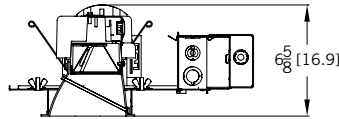

**4" EVO SQLW ARCHITAINMENT COLOR**  
**Square Lensed Wallwash**  
Solid-State Dynamic Lighting

DIMENSIONAL DATA

All dimensions are inches (centimeters) unless otherwise noted.

Aperture: 4-1/2 (11.4)  
Ceiling Opening: 5-1/8" (13)  
Overlap trim: 5-1/2" (14)