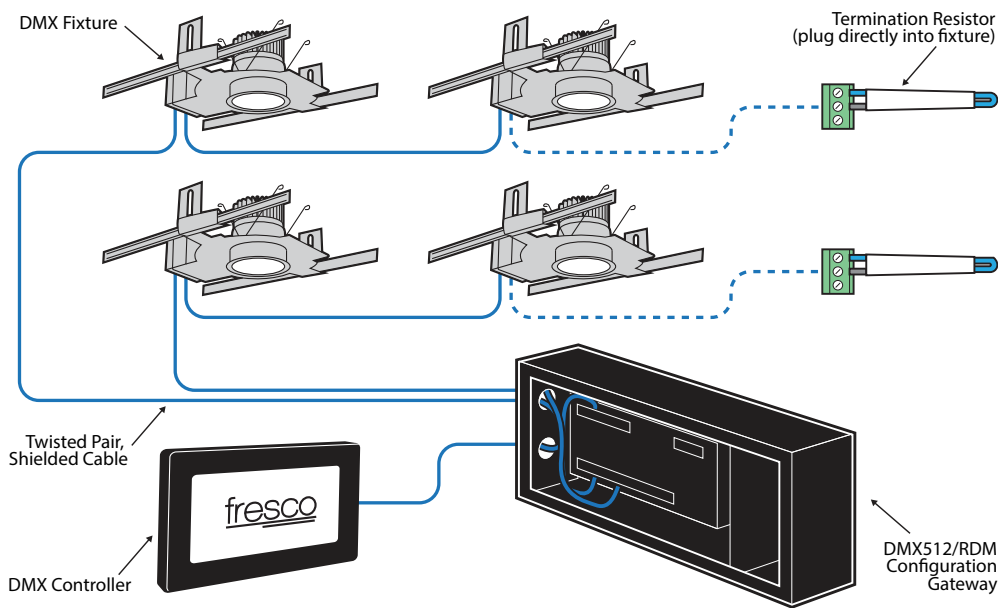

TYPICAL DMX NETWORK LAYOUT WITH CONFIGURATION GATEWAY

For additional information refer to Gotham [DMX512 / RDM Field Installation Manual](#).