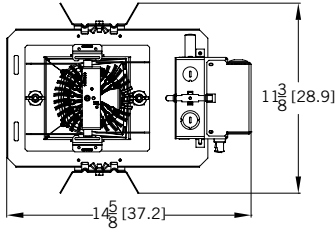

**4" EVO SQLW ARCHITAINMENT COLOR**  
**Square Lensed Wallwash**  
Solid-State Dynamic Lighting

DIMENSIONAL DATA

All dimensions are inches (centimeters) unless otherwise noted.

Aperture: 4-1/2 (11.4)  
Ceiling Opening: 5-1/8" (13)  
Overlap trim: 5-1/2" (14)