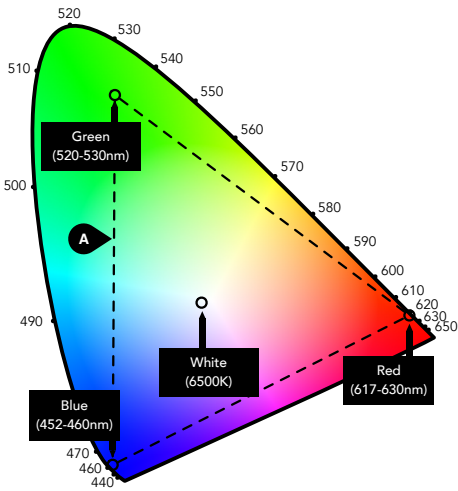

- **Gamut** Triangular
- **Path** Full RGB gamut
- **Handle** Four Handles: Red, Green, Blue, White
- **Data** DMX512/RDM

**A** RGBW Range within triangle formed by RGB

ORDERING INFORMATION

**EXAMPLE: EVO SQLW ARTC RGBW/12 4AR LSS 120 DMX**

PHOTOMETRY NOTES

- Tested in accordance with IESNA LM-79-08.
- Tested to current IES and NEMA standards under stabilized laboratory conditions.

**4" EVO SQLW ARCHITAINMENT COLOR**  
**Square Lensed Wallwash**  
Solid-State Dynamic Lighting

GAMUT/PATH

**RGBW GAMUT AND RANGE**

- The Gamut of a luminaire determines the potential color range, specifically the dominant wavelength of each primary color.
- The Path determines the range of colors the user can select for the luminaire.