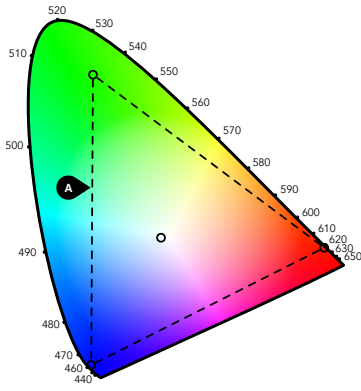

- **Gamut** Triangular
- **Path** Full RGB gamut
- **Handle** Four Handles: Red, Green, Blue, White
- **Data** DMX512/RDM

**A** RGBW Range within triangle formed by RGB

ORDERING INFORMATION

**EXAMPLE: EVO SQLW ARTC RGBW/12 4AR LSS 120 DMX**