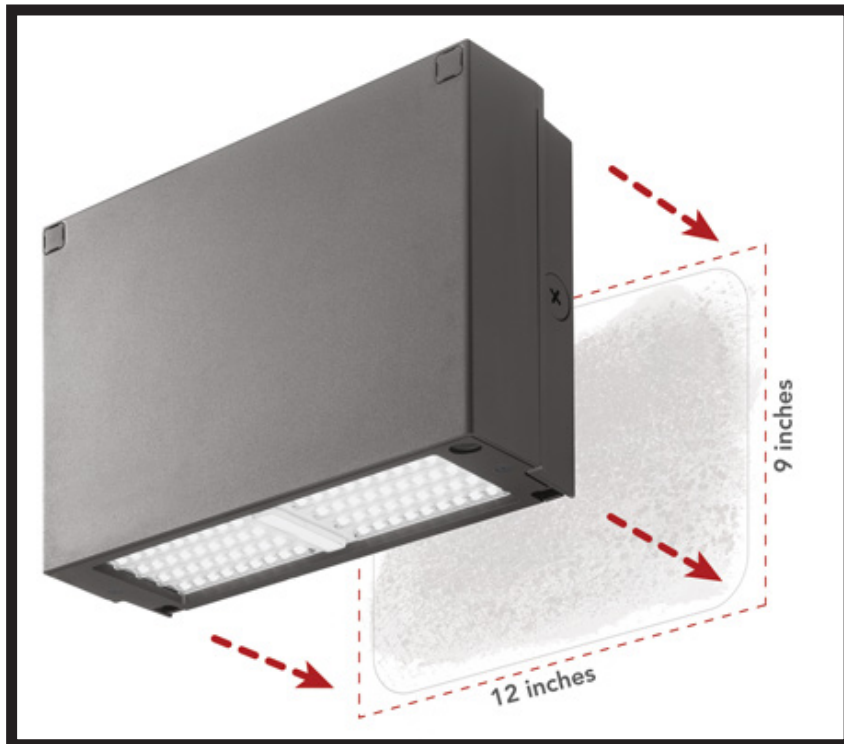

- Clean look with no fins for a true architectural style that looks great on any building
- Recessed diffused lens minimizes high-angle light that can cause disability glare
- Built-in wet location wiring compartment for applications with no existing junction-box

Specifiers can choose between three unique optic types (Directional, Pedestrian and Street / Area) to address targeted lighting needs allowing the Bellevue aesthetic to be carried further into a project.

New Products

Pavex by Kelvix

Introducing Pavex in-ground hard-scape luminaires from Kelvix. Pavex features:

- 3 forms including Linear, Round and Square
- Perfect for Pavers, Gravel, Soil, Decks, Etc. (Not for Use in Concrete)
- Stainless Steel Housings
- Slip-Resistant Glass
- Drive-Over Rating
- High Impact Rated IK10
- Custom Sizes Available

Item Number	92255-15
Dimensions	D: 3" H: 5"
Finish	Black
Material	Aluminum
Location Rating	Wet
In-Stock Timing	9/1/2020

Dark Sky Adapter by Generation Lighting

This new accessory is compatible with over 200 Generation Lighting SKUs. It fits over the socket cup to limit the range of light emitted for Dark Sky Compliance. The Dark Sky Adapter works best with products that feature a medium base, down pointing socket and open bottom; suggested minimum of 3" diameter and 4.75" height.