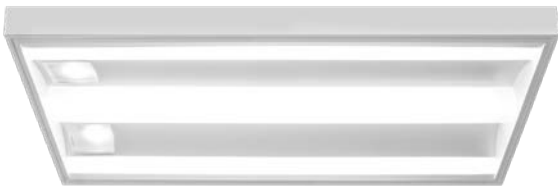

Amico has full stock and the ability to
QUICK SHIP the additional products below

Recessed LED Architectural Lighting

Solar Eclipse: 2x4 Multifunction Fixture
L-SEC24-UNV-A1E1-LEDXX-S-000-00

Solar Duo Med LED Fixture
L-SDM-UNV-C-A1E1-LEDXX-S-000-00

Solar Eclipse: 2x2 Multifunction Fixture
L-SEC22-UNV-A1E1-LEDXX-S-000-00

Solar Duo Exam
L-SDE-UNV-N-SAYM-LED40-90-G-00 (Qty 28)
L-SDE-UNV-N-SAYM-LED40-90-G-00 (Qty 22)
L-SDE-UNV-N-SAYM-LED40-90-F-IB (Qty 12)
L-SDE-UNV-N-SAYM-LED40-90-F-00 (Qty 8)

**All lead times are estimates and subject to change without notice*

QUICKSHIP PRODUCTS

Amico has full stock and the ability to
QUICK SHIP the additional products below

Wall Mounted LED Overbed Lighting

Skyline Overbed LED Light
L-SKY-4-UNV-LEDXX-1/1-1PC-000-00
*Custom design with side power cord.
No hard wiring required.*