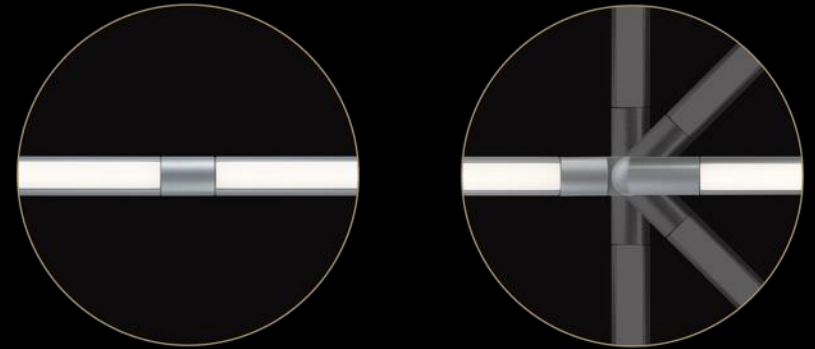

REV
REV is a modern, circular ceiling panel that combines style and functionality. It features a unique, multi-layered structure that creates a soft, diffused glow. REV is available in two sizes: 60cm and 90cm. It is made from high-quality, sustainable materials and is easy to install.

LINER
LINER is a modern, linear ceiling panel that combines style and functionality. It features a unique, multi-layered structure that creates a soft, diffused glow. LINER is available in two sizes: 120cm and 180cm. It is made from high-quality, sustainable materials and is easy to install.

3" diam

5" diam

7" diam

Tubie

Cluster modifications

Kwyet

- 3 standard shapes, 36" diameter
- custom sizes & shapes
- acoustic panels field-installed
- 3" diameter Tubie light engine
- 12" tall light engine; optional downlight

Dash

- LED, remote driver
- Extruded aluminum, 1.5" diam.
- Rotatable optic

Individual or continuous runs with optional flex connectors

Club
Bell

Club
Bell

Una and Duo

- Pendant, surface, wall and recessed
- Custom individual lengths
- Continuous runs
- Horizontal & vertical corners