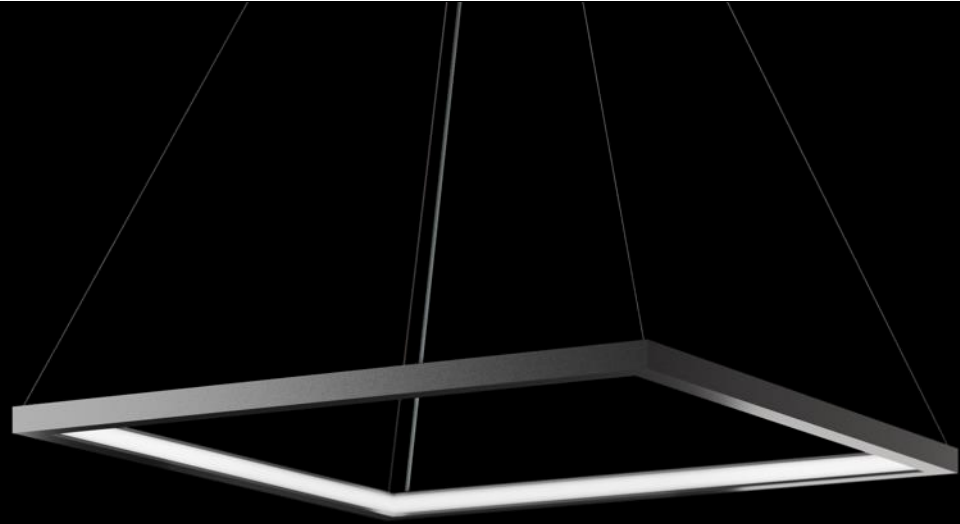

STEALTH
STEALTH is a modern, square ceiling panel that combines style and functionality. It features a unique, multi-layered structure that creates a soft, diffused glow. STEALTH is available in two sizes: 60cm and 90cm. It is made from high-quality, sustainable materials and is easy to install.

REV
REV is a modern, circular ceiling panel that combines style and functionality. It features a unique, multi-layered structure that creates a soft, diffused glow. REV is available in two sizes: 60cm and 90cm. It is made from high-quality, sustainable materials and is easy to install.

LINER
LINER is a modern, linear ceiling panel that combines style and functionality. It features a unique, multi-layered structure that creates a soft, diffused glow. LINER is available in two sizes: 120cm and 180cm. It is made from high-quality, sustainable materials and is easy to install.

Duo

NEW PRODUCTS

New Products

Available Mid 2020

Liner

- 1.75" square cross section
- individual or continuous runs
- standard RGBW and tunable white

Stealth

- 1.75" square cross section
- silicone lens faces down, inside or outside
- optional acoustic panel
- standard RGBW and tunable white
- standard squares up to 72"
- custom sizes, clusters & shapes