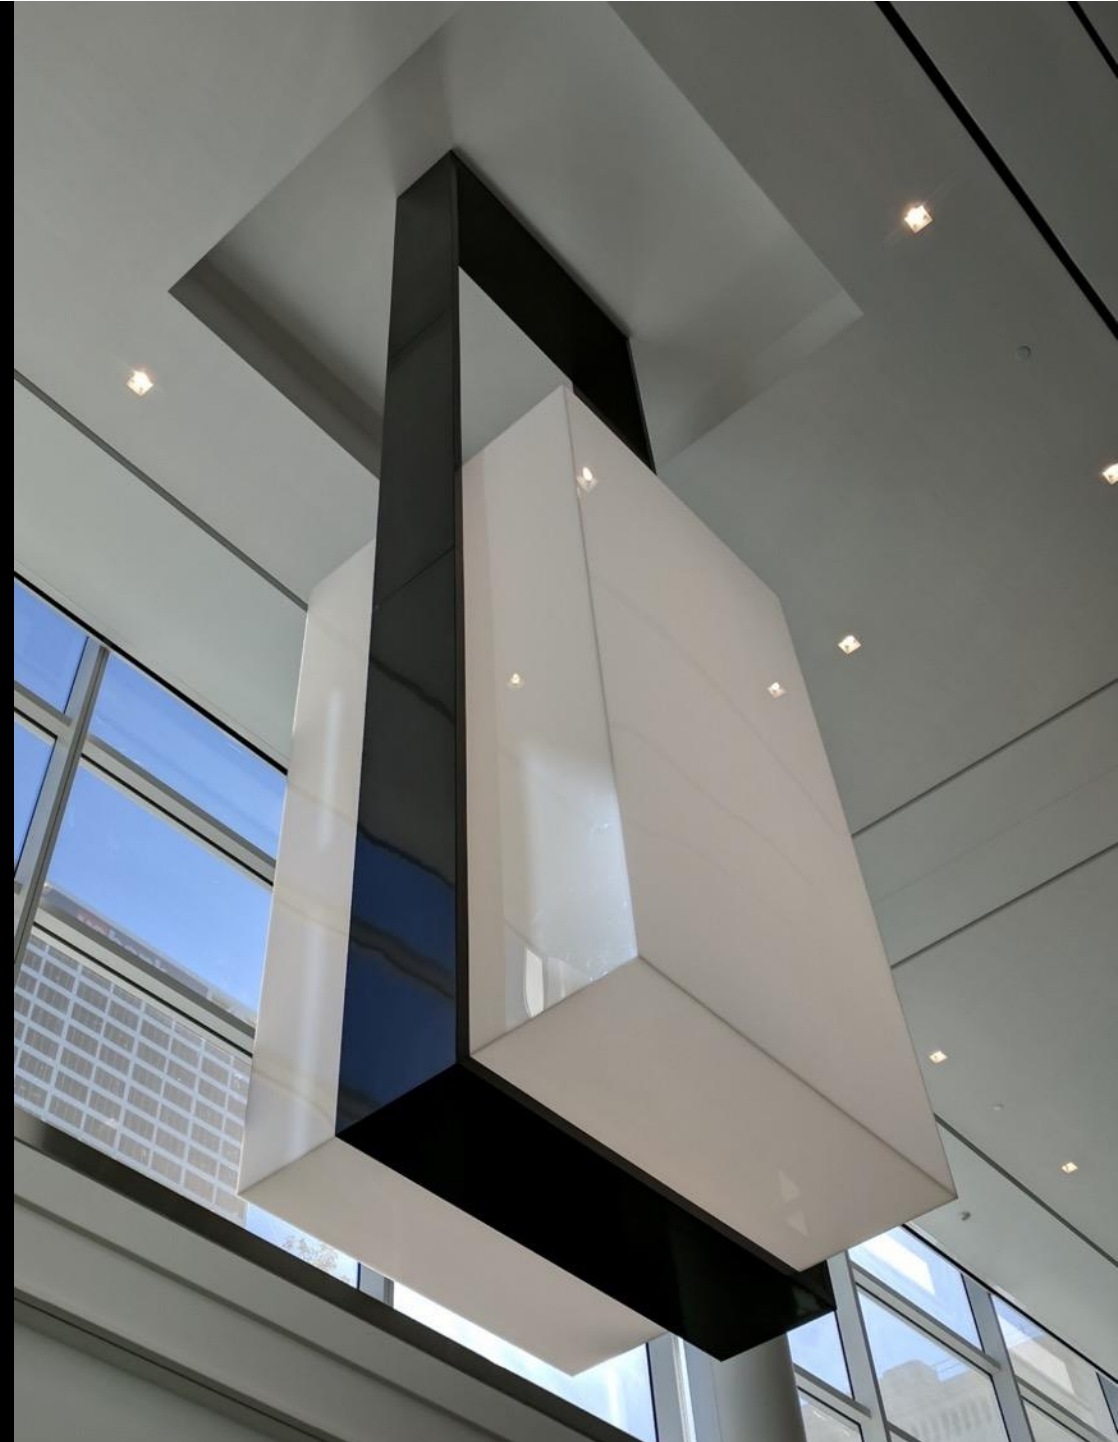

Custom & Modified Solutions

- Over 45 years of experience
- Wide choice of scale, finish, optics, mounting
- Start with an idea...