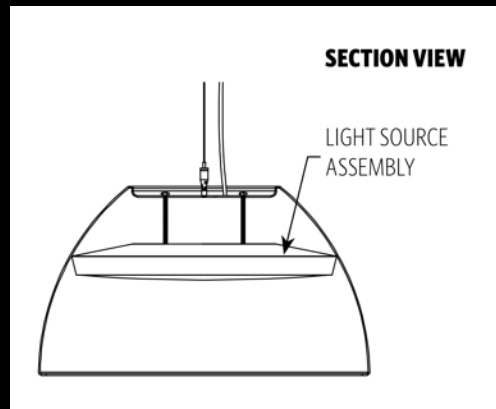

14" diameter

Centro

Centro Outdoor

- Wet location sconce
- 15W & 25W
- Up to 2750 lm

Royale

- Cast aluminum
- No pixilation; >300 LEDs on board
- Efficient (110 lm/W)
- Up to 35W

Nova

- 18" (99 lm/W)
- 24" (107 lm/W)
- 36" (109 lm/W)
- Centro optic (up to 100W)
- 1 or 2-tone paint options