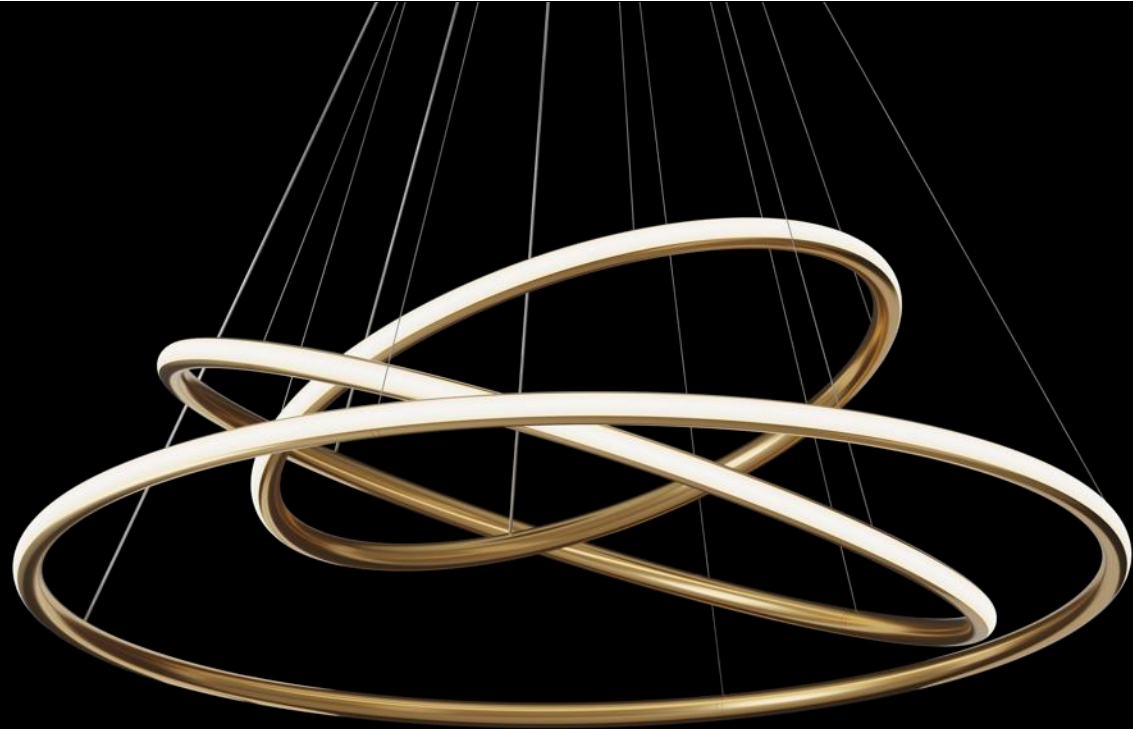

Aro Cluster

5', 4' and 3' diameter rings