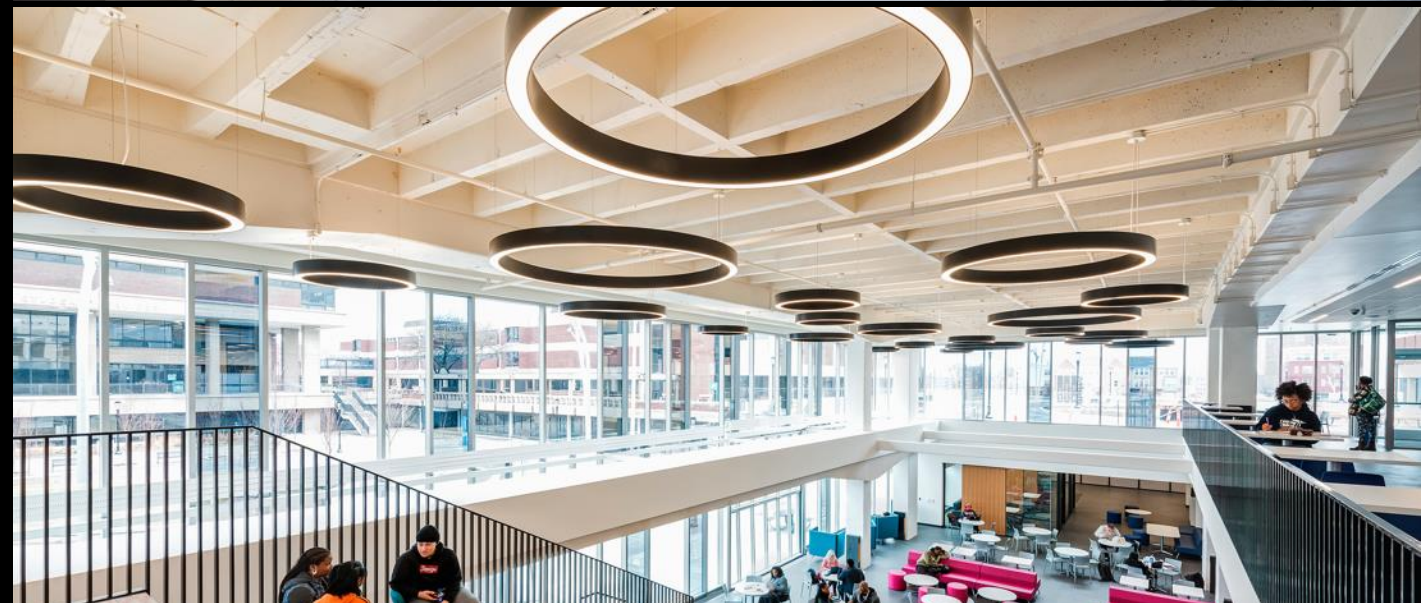

Metal Rings:

Solo & Twin

- *Solo*: Direct Distribution
- *Twin*: Indirect-direct distribution
- Standard diameters up to 10'
- Rolled extrusion