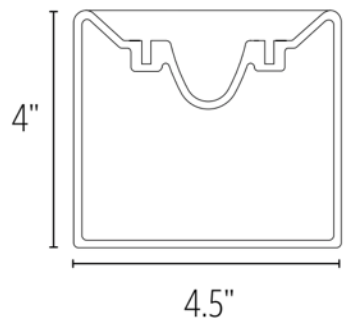

14"

24"

36"

48"

72"

14"

24"

Loop Ceiling

Shroud

Loop

Loop

Loop with shroud (LO2)

Loop

- Full color tuning (modification)
- White tuning (modification)

Glowring

- 2'-8' diameters
- >95 lm/W