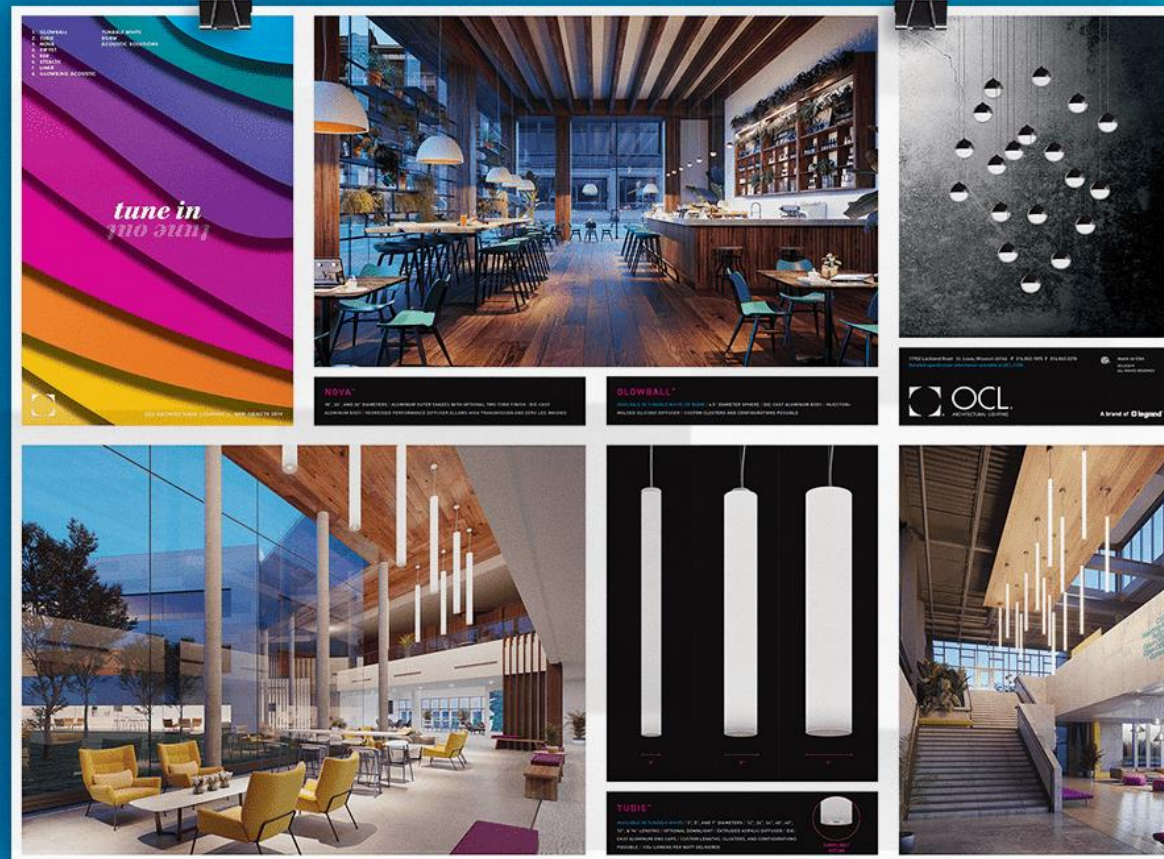

2019 Products Poster